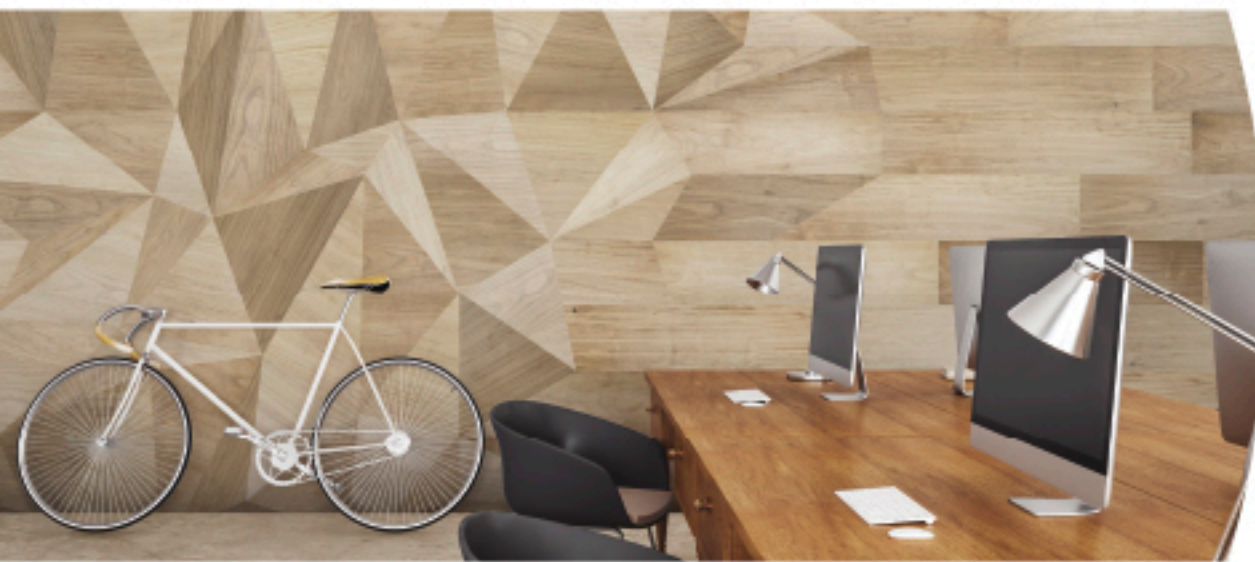

GRAVITY

DIGITAL WALLS

LBI • BOYD
Design Resource
2275 Auto Centre Dr.
Glendora, CA 91740
(909) 592-1100
lbiboyd.com

DESIGN RESOURCE
Midwest
721 2nd Ave. North
Minneapolis, MN 55405
(800) 358-6332
designresource-midwest.com

FASHION
DESIGN RESOURCE
4005 Carnegie Ave.
Cleveland, OH 44103
(800) 362-9930
fashionadco.com