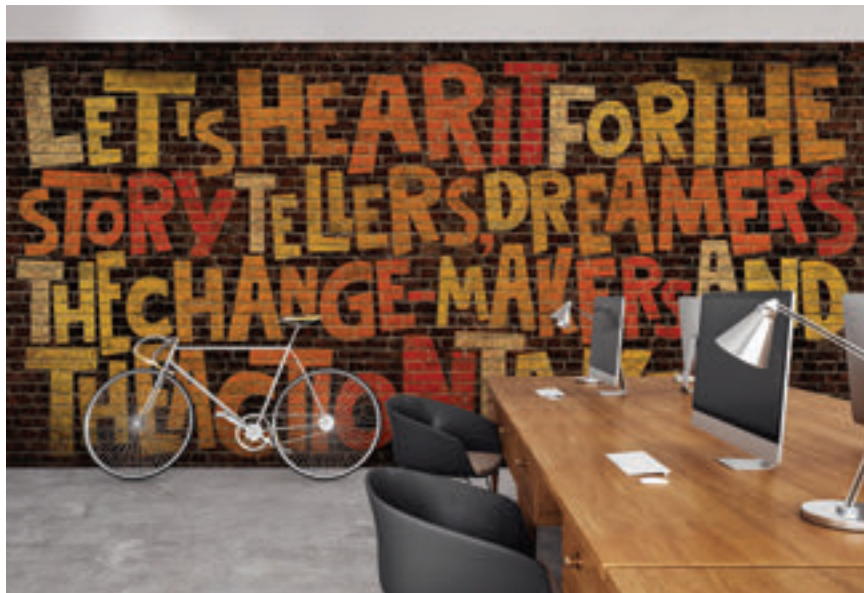

G3-25-04 • Statement • Brick