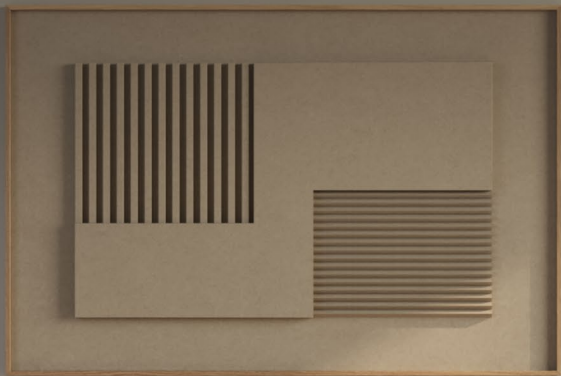

Durasein

Durasein

Durasein

A large teal-colored geometric shape, resembling a triangle or a trapezoid, is positioned on the left side of the page, pointing towards the bottom right.

Meet the
material
behind
the magic