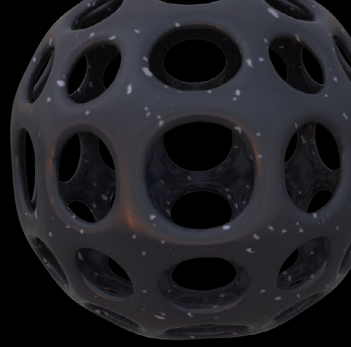

OUR WORLD OF PURE IMAGINATION

D.Lab

Welcome to the hub where we push the limits of creativity, coming up with impossible ideas and seeing just how possible they really are.

Our collaboration with Patternine is just one example of the many things D.Lab can do for you. We never say never. Instead, we put our heads together and figure out how. Go ahead and dare. Your most out-of-this-world ideas just may come to life right here.