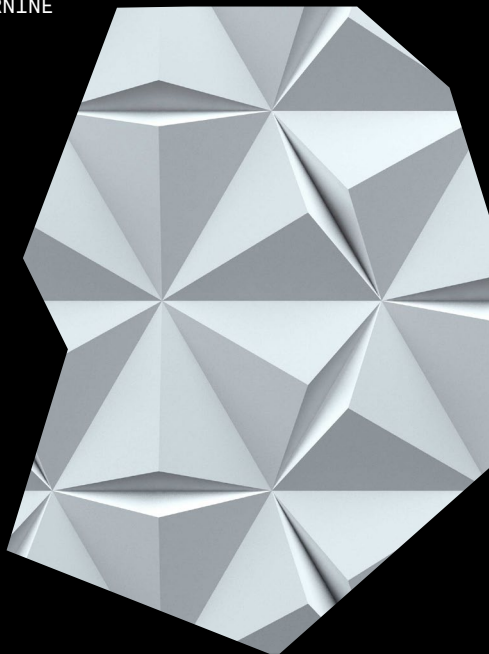

DM1004
Whiteout

Durasein

HYPNOTIC COLLECTION
D.LAB X PATTERNINE

Collections

KINETIC COLLECTION
D.LAB X PATTERNINE

FLUX COLLECTION
D.LAB X PATTERNINE

PATTERNS

Want more?