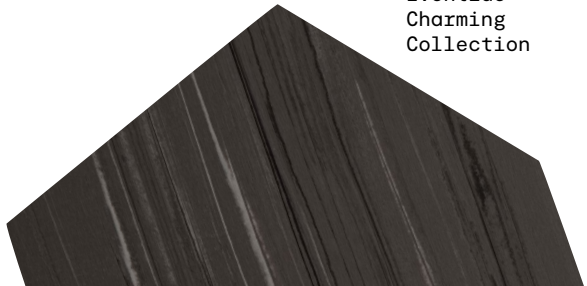

DM5015
Eventide
Charming
Collection