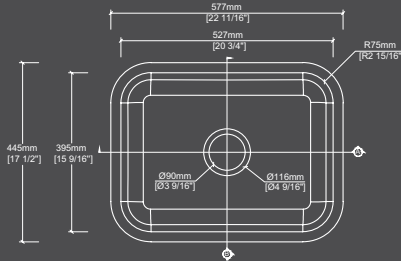

The Frida (overflow) DLA104A

TOLERANCE $\pm 3/16"$

Length
18 5/16"

Width
15 3/16"

Height
6 15/16"

Overflow : Integral
Drain hole size : 1 3/4"

The Frida DLA359

TOLERANCE $\pm 3/16"$

Length
18 1/4"

Width
14 15/16"

Height
5 31/32"

Overflow : None
Drain hole size : 1 23/32"

The Vincent DLD125

TOLERANCE $\pm 3/16"$

Length
22 11/16"

Width
17 1/2"

Height
7 7/8"

Overflow : None
Drain hole size : 3 9/16"

The Andy DLB379A

TOLERANCE $\pm 3/16"$

Length
19 1/2"

Width
14 3/8"

Height
6 3/4"

Overflow : Integral
Drain hole size : 1 3/4"

The Euro DLA354

TOLERANCE $\pm 3/16"$

Length
15 25/32"

Width
11 27/32"

Height
5 27/32"

Overflow : None
Drain hole size : 1 23/32"

The Euro (overflow) DLA360

TOLERANCE $\pm 3/16"$