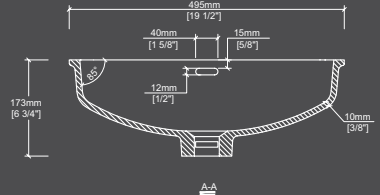

Height
7 7/8"

Overflow : None
Drain hole size : 3 9/16"

The Andy DLB379A

TOLERANCE $\pm 3/16"$

Length
19 1/2"

Width
14 3/8"

Height
6 3/4"

Overflow : Integral
Drain hole size : 1 3/4"

The Euro DLA354

TOLERANCE $\pm 3/16"$

Length
15 25/32"

Width
11 27/32"

Height
5 27/32"

Overflow : None
Drain hole size : 1 23/32"

The Euro (overflow) DLA360

TOLERANCE $\pm 3/16"$