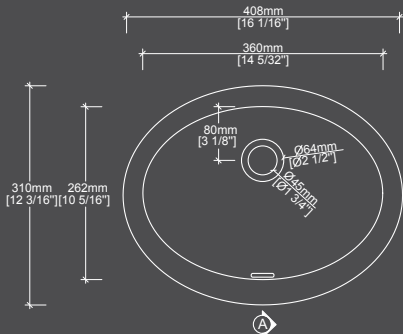

Length
18 1/4"

Width
14 15/16"

Height
5 31/32"

Overflow : None
Drain hole size : 1 23/32"

The Vincent DLD125

TOLERANCE $\pm 3/16"$

Length
22 11/16"

Width
17 1/2"

Height
7 7/8"

Overflow : None
Drain hole size : 3 9/16"

The Andy DLB379A

TOLERANCE $\pm 3/16"$

Length
19 1/2"

Width
14 3/8"

Height
6 3/4"

Overflow : Integral
Drain hole size : 1 3/4"

The Euro DLA354

TOLERANCE $\pm 3/16"$

Length
15 25/32"

Width
11 27/32"

Height
5 27/32"

Overflow : None
Drain hole size : 1 23/32"

The Euro (overflow) DLA360

TOLERANCE $\pm 3/16"$

Length
16 1/16"

Width
12 3/16"

Height
7 1/16"

Overflow : Integral
Drain hole size : 1 3/4"

The Henri DLD202

TOLERANCE $\pm 3/16"$

Length
30 7/8"

Width
18 7/8"