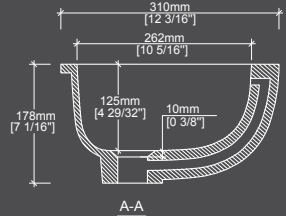

Length
18 1/4"

Width
14 15/16"

Height
5 31/32"

Overflow : None
Drain hole size : 1 23/32"

The Vincent DLD125

TOLERANCE $\pm 3/16"$

Length
22 11/16"

Width
17 1/2"

Height
7 7/8"

Overflow : None
Drain hole size : 3 9/16"

The Andy DLB379A

TOLERANCE $\pm 3/16"$

Length
19 1/2"

Width
14 3/8"

Height
6 3/4"

Overflow : Integral
Drain hole size : 1 3/4"

The Euro DLA354

TOLERANCE $\pm 3/16"$

Length
15 25/32"

Width
11 27/32"

Height
5 27/32"

Overflow : None
Drain hole size : 1 23/32"

The Euro (overflow) DLA360

TOLERANCE $\pm 3/16"$

Length
16 1/16"

Width
12 3/16"

Height
7 1/16"

Overflow : Integral
Drain hole size : 1 3/4"

The Henri DLD202

TOLERANCE $\pm 3/16"$

Length
30 7/8"

Width
18 7/8"