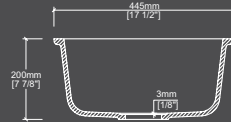

The Frida (overflow) DLA104A

TOLERANCE $\pm 3/16"$

Length
18 5/16"

Width
15 3/16"

Height
6 15/16"

Overflow : Integral
Drain hole size : 1 3/4"

The Frida DLA359

TOLERANCE $\pm 3/16"$

Length
18 1/4"

Width
14 15/16"

Height
5 31/32"

Overflow : None
Drain hole size : 1 23/32"

The Vincent DLD125

TOLERANCE $\pm 3/16"$

Length
22 11/16"

Width
17 1/2"

Height
7 7/8"

Overflow : None
Drain hole size : 3 9/16"

The Andy DLB379A

TOLERANCE $\pm 3/16"$

Length
19 1/2"

Width
14 3/8"

Height
6 3/4"

Overflow : Integral
Drain hole size : 1 3/4"