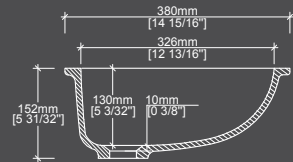

The Frida (overflow) DLA104A

TOLERANCE $\pm 3/16"$

Length
18 5/16"

Width
15 3/16"

Height
6 15/16"

Overflow : Integral
Drain hole size : 1 3/4"

The Frida DLA359

TOLERANCE $\pm 3/16"$

Length
18 1/4"

Width
14 15/16"

Height
5 31/32"

Overflow : None
Drain hole size : 1 23/32"

The Vincent DLD125

TOLERANCE $\pm 3/16"$

Length
22 11/16"

Width
17 1/2"

Height
7 7/8"

Overflow : None
Drain hole size : 3 9/16"

The Andy DLB379A

TOLERANCE $\pm 3/16"$

Length
19 1/2"

Width
14 3/8"

Height
6 3/4"

Overflow : Integral
Drain hole size : 1 3/4"