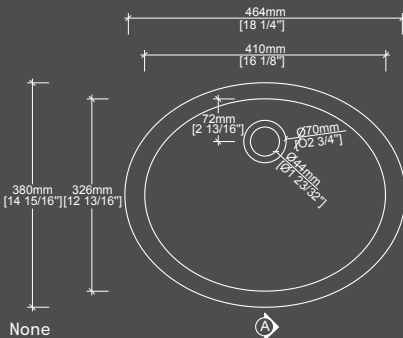

The Frida (overflow) DLA104A

TOLERANCE $\pm 3/16"$

Length
18 5/16"

Width
15 3/16"

Height
6 15/16"

Overflow : Integral
Drain hole size : 1 3/4"

The Frida DLA359

TOLERANCE $\pm 3/16"$

Length
18 1/4"

Width
14 15/16"

Height
5 31/32"

Overflow : None
Drain hole size : 1 23/32"

The Vincent DLD125

TOLERANCE $\pm 3/16"$

Length
22 11/16"

Width
17 1/2"

Height
7 7/8"

Overflow : None
Drain hole size : 3 9/16"

The Andy DLB379A

TOLERANCE $\pm 3/16"$

Length
19 1/2"

Width
14 3/8"

Height
6 3/4"

Overflow : Integral
Drain hole size : 1 3/4"