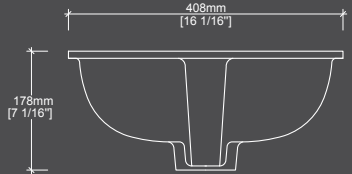

Height
7 7/8"

Overflow : None
Drain hole size : 3 9/16"

The Andy DLB379A

TOLERANCE $\pm 3/16"$

Length
19 1/2"

Width
14 3/8"

Height
6 3/4"

Overflow : Integral
Drain hole size : 1 3/4"

The Euro DLA354

TOLERANCE $\pm 3/16"$

Length
15 25/32"

Width
11 27/32"

Height
5 27/32"

Overflow : None
Drain hole size : 1 23/32"

The Euro (overflow) DLA360

TOLERANCE $\pm 3/16"$

Length
16 1/16"

Width
12 3/16"

Height
7 1/16"

Overflow : Integral
Drain hole size : 1 3/4"

The Henri DLD202

TOLERANCE $\pm 3/16"$

Length
30 7/8"

Width
18 7/8"