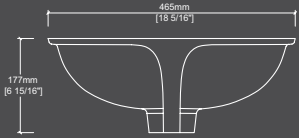

The Frida (overflow) DLA104A

TOLERANCE $\pm 3/16"$

Length
18 5/16"

Width
15 3/16"

Height
6 15/16"

Overflow : Integral
Drain hole size : 1 3/4"

The Frida DLA359

TOLERANCE $\pm 3/16"$