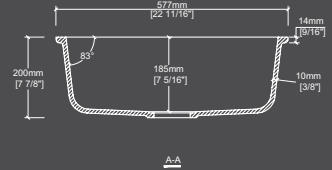

Length
18 1/4"

Width
14 15/16"

Height
5 31/32"

Overflow : None
Drain hole size : 1 23/32"

The Vincent DLD125

TOLERANCE $\pm 3/16"$

Length
22 11/16"

Width
17 1/2"

Height
7 7/8"

Overflow : None
Drain hole size : 3 9/16"

The Andy DLB379A

TOLERANCE $\pm 3/16"$

Length
19 1/2"

Width
14 3/8"

Height
6 3/4"

Overflow : Integral
Drain hole size : 1 3/4"