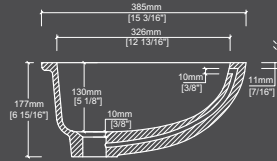

The Frida (overflow) DLA104A

TOLERANCE $\pm 3/16"$

Length
18 5/16"

Width
15 3/16"

Height
6 15/16"

Overflow : Integral
Drain hole size : 1 3/4"

The Frida DLA359

TOLERANCE $\pm 3/16"$