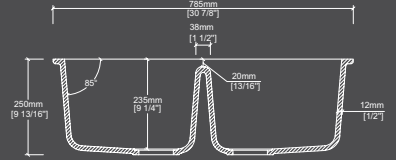

The Euro DLA354

TOLERANCE $\pm 3/16"$

Length
15 25/32"

Width
11 27/32"

Height
5 27/32"

Overflow : None
Drain hole size : 1 23/32"

The Euro (overflow) DLA360

TOLERANCE $\pm 3/16"$

Length
16 1/16"

Width
12 3/16"

Height
7 1/16"

Overflow : Integral
Drain hole size : 1 3/4"

The Henri DLD202

TOLERANCE $\pm 3/16"$

Length
30 7/8"

Width
18 7/8"

Height
9 13/16"

Overflow : None
Drain hole size : 3 9/16"

Your creative kit of parts

From the trim to the wall, our shower system has it all! We've tailor-made this all-in-one solution to include everything you'll need and nothing you don't. Each piece fits seamlessly together for almost any application and is offered in seven of our solid surface decors.