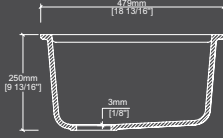

Height
7 7/8"

Overflow : None
Drain hole size : 3 9/16"

The Andy DLB379A

TOLERANCE $\pm 3/16"$

Length
19 1/2"

Width
14 3/8"

Height
6 3/4"

Overflow : Integral
Drain hole size : 1 3/4"

The Euro DLA354

TOLERANCE $\pm 3/16"$

Length
15 25/32"

Width
11 27/32"

Height
5 27/32"

Overflow : None
Drain hole size : 1 23/32"

The Euro (overflow) DLA360

TOLERANCE $\pm 3/16"$

Length
16 1/16"

Width
12 3/16"

Height
7 1/16"

Overflow : Integral
Drain hole size : 1 3/4"

The Henri DLD202

TOLERANCE $\pm 3/16"$

Length
30 7/8"

Width
18 7/8"

Height
9 13/16"

Overflow : None
Drain hole size : 3 9/16"

Your creative kit of parts

From the trim to the wall, our shower system has it all! We've tailor-made this all-in-one solution to include everything you'll need and nothing you don't. Each piece fits seamlessly together for almost any application and is offered in seven of our solid surface decors.