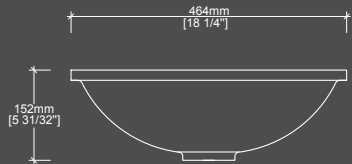

The Frida (overflow) DLA104A

TOLERANCE $\pm 3/16"$

Length
18 5/16"

Width
15 3/16"

Height
6 15/16"

Overflow : Integral
Drain hole size : 1 3/4"

The Frida DLA359

TOLERANCE $\pm 3/16"$

Length
18 1/4"

Width
14 15/16"

Height
5 31/32"

Overflow : None
Drain hole size : 1 23/32"

The Vincent DLD125

TOLERANCE $\pm 3/16"$

Length
22 11/16"

Width
17 1/2"

Height
7 7/8"

Overflow : None
Drain hole size : 3 9/16"

The Andy DLB379A

TOLERANCE $\pm 3/16"$

Length
19 1/2"

Width
14 3/8"

Height
6 3/4"

Overflow : Integral
Drain hole size : 1 3/4"