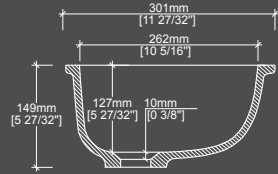

Length
18 1/4"

Width
14 15/16"

Height
5 31/32"

Overflow : None
Drain hole size : 1 23/32"

The Vincent DLD125

TOLERANCE $\pm 3/16"$

Length
22 11/16"

Width
17 1/2"

Height
7 7/8"

Overflow : None
Drain hole size : 3 9/16"

The Andy DLB379A

TOLERANCE $\pm 3/16"$

Length
19 1/2"

Width
14 3/8"

Height
6 3/4"

Overflow : Integral
Drain hole size : 1 3/4"

The Euro DLA354

TOLERANCE $\pm 3/16"$

Length
15 25/32"

Width
11 27/32"

Height
5 27/32"

Overflow : None
Drain hole size : 1 23/32"

The Euro (overflow) DLA360

TOLERANCE $\pm 3/16"$