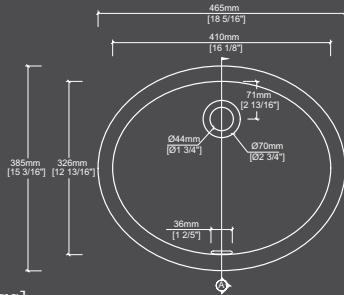

The Frida (overflow) DLA104A

TOLERANCE $\pm 3/16"$

Length
18 5/16"

Width
15 3/16"

Height
6 15/16"

Overflow : Integral
Drain hole size : 1 3/4"

The Frida DLA359

TOLERANCE $\pm 3/16"$

Length
18 1/4"

Width
14 15/16"

Height
5 31/32"

Overflow : None
Drain hole size : 1 23/32"

The Vincent DLD125

TOLERANCE $\pm 3/16"$

Length
22 11/16"

Width
17 1/2"