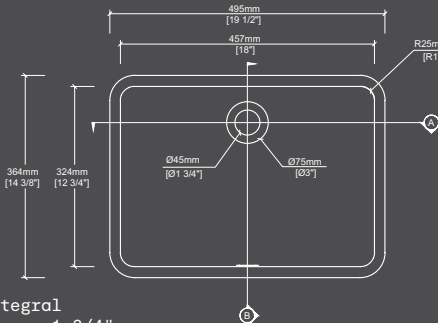

Length
18 1/4"

Width
14 15/16"

Height
5 31/32"

Overflow : None
Drain hole size : 1 23/32"

The Vincent DLD125

TOLERANCE $\pm 3/16"$

Length
22 11/16"

Width
17 1/2"

Height
7 7/8"

Overflow : None
Drain hole size : 3 9/16"

The Andy DLB379A

TOLERANCE $\pm 3/16"$

Length
19 1/2"

Width
14 3/8"

Height
6 3/4"

Overflow : Integral
Drain hole size : 1 3/4"

The Euro DLA354

TOLERANCE $\pm 3/16"$

Length
15 25/32"

Width
11 27/32"

Height
5 27/32"

Overflow : None
Drain hole size : 1 23/32"

The Euro (overflow) DLA360

TOLERANCE $\pm 3/16"$

Length
16 1/16"

Width
12 3/16"

Height
7 1/16"

Overflow : Integral
Drain hole size : 1 3/4"

The Henri DLD202

TOLERANCE $\pm 3/16"$

Length
30 7/8"

Width
18 7/8"