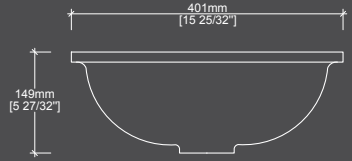

Length
18 1/4"

Width
14 15/16"

Height
5 31/32"

Overflow : None
Drain hole size : 1 23/32"

The Vincent DLD125

TOLERANCE $\pm 3/16"$

Length
22 11/16"

Width
17 1/2"

Height
7 7/8"

Overflow : None
Drain hole size : 3 9/16"

The Andy DLB379A

TOLERANCE $\pm 3/16"$

Length
19 1/2"

Width
14 3/8"

Height
6 3/4"

Overflow : Integral
Drain hole size : 1 3/4"

The Euro DLA354

TOLERANCE $\pm 3/16"$

Length
15 25/32"

Width
11 27/32"

Height
5 27/32"

Overflow : None
Drain hole size : 1 23/32"

The Euro (overflow) DLA360

TOLERANCE $\pm 3/16"$