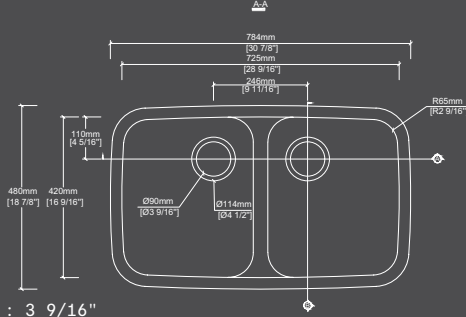

Height
7 7/8"

Overflow : None
Drain hole size : 3 9/16"

The Andy DLB379A

TOLERANCE $\pm 3/16"$

Length
19 1/2"

Width
14 3/8"

Height
6 3/4"

Overflow : Integral
Drain hole size : 1 3/4"

The Euro DLA354

TOLERANCE $\pm 3/16"$

Length
15 25/32"

Width
11 27/32"

Height
5 27/32"

Overflow : None
Drain hole size : 1 23/32"

The Euro (overflow) DLA360

TOLERANCE $\pm 3/16"$

Length
16 1/16"

Width
12 3/16"

Height
7 1/16"

Overflow : Integral
Drain hole size : 1 3/4"

The Henri DLD202

TOLERANCE $\pm 3/16"$

Length
30 7/8"

Width
18 7/8"

Height
9 13/16"

Overflow : None
Drain hole size : 3 9/16"

Your creative kit of parts

From the trim to the wall, our shower system has it all! We've tailor-made this all-in-one solution to include everything you'll need and nothing you don't. Each piece fits seamlessly together for almost any application and is offered in seven of our solid surface decors.