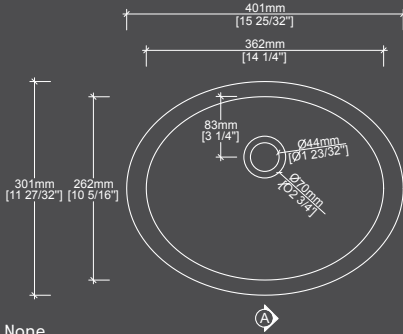

Length
18 1/4"

Width
14 15/16"

Height
5 31/32"

Overflow : None
Drain hole size : 1 23/32"

The Vincent DLD125

TOLERANCE $\pm 3/16"$

Length
22 11/16"

Width
17 1/2"

Height
7 7/8"

Overflow : None
Drain hole size : 3 9/16"

The Andy DLB379A

TOLERANCE $\pm 3/16"$

Length
19 1/2"

Width
14 3/8"

Height
6 3/4"

Overflow : Integral
Drain hole size : 1 3/4"

The Euro DLA354

TOLERANCE $\pm 3/16"$

Length
15 25/32"

Width
11 27/32"

Height
5 27/32"

Overflow : None
Drain hole size : 1 23/32"

The Euro (overflow) DLA360

TOLERANCE $\pm 3/16"$

Length
16 1/16"

Width
12 3/16"

Height
7 1/16"

Overflow : Integral
Drain hole size : 1 3/4"

The Henri DLD202

TOLERANCE $\pm 3/16"$

Length
30 7/8"

Width
18 7/8"