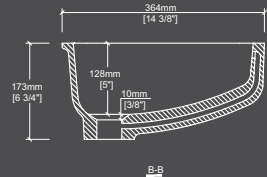

Length
18 1/4"

Width
14 15/16"

Height
5 31/32"

Overflow : None
Drain hole size : 1 23/32"

The Vincent DLD125

TOLERANCE $\pm 3/16"$

Length
22 11/16"

Width
17 1/2"

Height
7 7/8"

Overflow : None
Drain hole size : 3 9/16"

The Andy DLB379A

TOLERANCE $\pm 3/16"$

Length
19 1/2"

Width
14 3/8"

Height
6 3/4"

Overflow : Integral
Drain hole size : 1 3/4"

The Euro DLA354

TOLERANCE $\pm 3/16"$

Length
15 25/32"

Width
11 27/32"

Height
5 27/32"

Overflow : None
Drain hole size : 1 23/32"

The Euro (overflow) DLA360

TOLERANCE $\pm 3/16"$