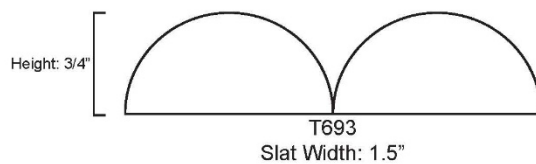

SurfacingSolution™

2480 Chaska Blvd. Chaska, MN 55318
800-964-6727 • 800-964-0630 fax
www.SurfacingSolution.com

Solid Wood Tambour

Not Seeing what you're looking for? Custom profiles are available upon request. Call for additional details.

Species available: Poplar, Red Oak, Maple, Knotty Alder, Red Grandis, Birch, Cherry, White Oak, Walnut