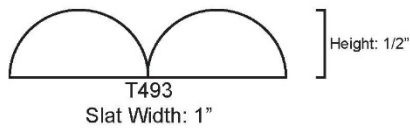

SurfacingSolution™

2480 Chaska Blvd. Chaska, MN 55318
800-964-6727 • 800-964-0630 fax
www.SurfacingSolution.com

Solid Wood Tambour

Not Seeing what you're looking for? Custom profiles are available upon request. Call for additional details.

Species available: Poplar, Red Oak, Maple, Knotty Alder, Red Grandis, Birch, Cherry, White Oak, Walnut