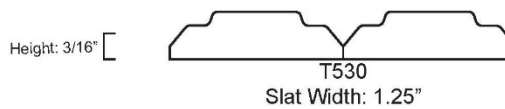

SurfacingSolution™

2480 Chaska Blvd. Chaska, MN 55318
800-964-6727 • 800-964-0630 fax
www.SurfacingSolution.com

Solid Wood Tambour

Not Seeing what you're looking for? Custom profiles are available upon request. Call for additional details.

Species available: Poplar, Red Oak, Maple, Knotty Alder, Red Grandis, Birch, Cherry, White Oak, Walnut