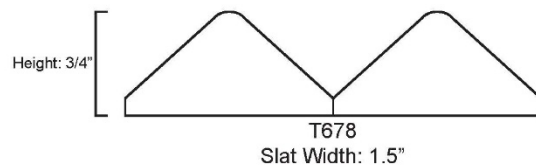

SurfacingSolution™

2480 Chaska Blvd. Chaska, MN 55318
800-964-6727 • 800-964-0630 fax
www.SurfacingSolution.com

Solid Wood Tambour

Not Seeing what you're looking for? Custom profiles are available upon request. Call for additional details.

Species available: Poplar, Red Oak, Maple, Knotty Alder, Red Grandis, Birch, Cherry, White Oak, Walnut