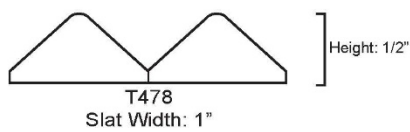

SurfacingSolution™

2480 Chaska Blvd. Chaska, MN 55318
800-964-6727 • 800-964-0630 fax
www.SurfacingSolution.com

Solid Wood Tambour

Not Seeing what you're looking for? Custom profiles are available upon request. Call for additional details.

Species available: Poplar, Red Oak, Maple, Knotty Alder, Red Grandis, Birch, Cherry, White Oak, Walnut