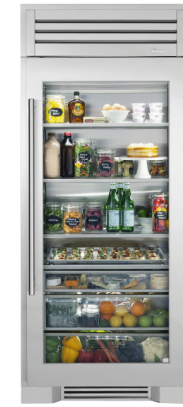

DISCOVER THE FULL PRODUCT LINE FROM TRUE RESIDENTIAL®

30" REFRIGERATOR COLUMN

STAINLESS GLASS DOOR

stainless solid door available

30" DUAL ZONE WINE COLUMN

STAINLESS GLASS DOOR

30" BEVERAGE CENTER

STAINLESS GLASS DOOR

Coming Summer 2019

30" FREEZER COLUMN

STAINLESS SOLID DOOR

36" REFRIGERATOR COLUMN

STAINLESS GLASS DOOR

stainless solid door available

36" FREEZER COLUMN

STAINLESS SOLID DOOR

THE TRUE 42

STAINLESS SOLID DOOR

THE TRUE 48

STAINLESS GLASS DOOR

stainless solid door available

UNDERCOUNTER REFRIGERATOR

15" STAINLESS GLASS DOOR

UNDERCOUNTER REFRIGERATOR

24" STAINLESS SOLID DOOR

UNDERCOUNTER REFRIGERATOR DRAWER

24" STAINLESS SOLID

UNDERCOUNTER FREEZER

24" STAINLESS SOLID DOOR/DRAWER

BEVERAGE CENTER

24" STAINLESS GLASS DOOR

DUAL ZONE WINE CABINET