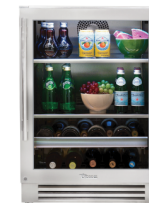

24" STAINLESS SOLID DOOR

UNDERCOUNTER REFRIGERATOR DRAWER

24" STAINLESS SOLID

UNDERCOUNTER FREEZER

24" STAINLESS SOLID DOOR/DRAWER

BEVERAGE CENTER

24" STAINLESS GLASS DOOR

DUAL ZONE WINE CABINET

24" STAINLESS GLASS DOOR

CLEAR ICE MACHINE

15" STAINLESS SOLID DOOR

BEVERAGE DISPENSER DUAL TAP

24" STAINLESS SOLID DOOR

Undercounter Refrigerators are available in 15" and 24" with various door styles, including Stainless Solid, Stainless Glass, Overlay Glass, and Overlay Panel Ready. To view our comprehensive portfolio of Full Size and Undercounter Refrigerators, visit true-residential.com.