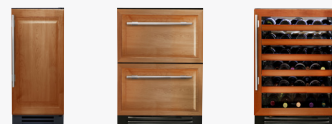

24" STAINLESS GLASS DOOR

CLEAR ICE MACHINE

15" STAINLESS SOLID DOOR

BEVERAGE DISPENSER DUAL TAP

24" STAINLESS SOLID DOOR

Undercounter Refrigerators are available in 15" and 24" with various door styles, including Stainless Solid, Stainless Glass, Overlay Glass, and Overlay Panel Ready. To view our comprehensive portfolio of Full Size and Undercounter Refrigerators, visit true-residential.com.