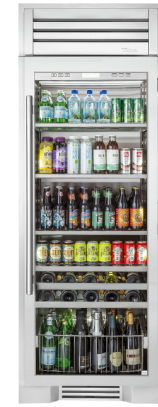

DISCOVER THE FULL PRODUCT LINE FROM TRUE RESIDENTIAL®

30" REFRIGERATOR COLUMN

STAINLESS GLASS DOOR

stainless solid door available

30" DUAL ZONE WINE COLUMN

STAINLESS GLASS DOOR

30" BEVERAGE CENTER

STAINLESS GLASS DOOR

Coming Summer 2019

30" FREEZER COLUMN

STAINLESS SOLID DOOR

36" REFRIGERATOR COLUMN

STAINLESS GLASS DOOR

stainless solid door available

36" FREEZER COLUMN

STAINLESS SOLID DOOR

THE TRUE 42

STAINLESS SOLID DOOR

THE TRUE 48

STAINLESS GLASS DOOR

stainless solid door available

UNDERCOUNTER REFRIGERATOR

15" STAINLESS GLASS DOOR

UNDERCOUNTER REFRIGERATOR

24" STAINLESS SOLID DOOR

UNDERCOUNTER REFRIGERATOR DRAWER

24" STAINLESS SOLID

UNDERCOUNTER FREEZER

24" STAINLESS SOLID DOOR/DRAWER

BEVERAGE CENTER

24" STAINLESS GLASS DOOR

DUAL ZONE WINE CABINET