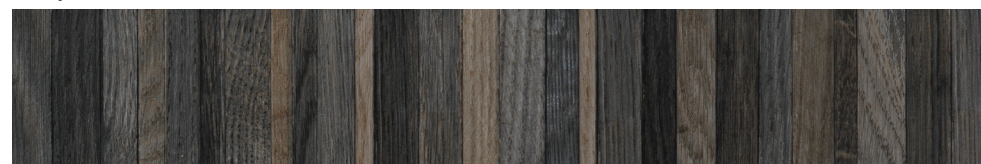

## LEGNO

A handsome wood-look porcelain, Legno indulges in the aesthetic of wood-grain with unique colorways and rich composition that make it a truly outstanding porcelain option. Stocked in four natural colors: Honey Oak, Nut Brown, Ash, and White Wash. 6" x 38" x 3/8".

### AVAILABLE SIZES:

Matte Porcelain Field Tile  
6 3/16" x 38" x 3/8"

\$7.50 sf.

Ash Matte

White Wash Matte

Nut Brown Matte

Honey Oak Matte

Ash Matte

## ATELIER

Simple, earthy, and clean, Atelier is a stone look porcelain inspired by sandy soils and enhanced with subtly shimmering mineral speckles. Atelier is a matte 12" x 24" field tile, available in six realistic natural colorways.