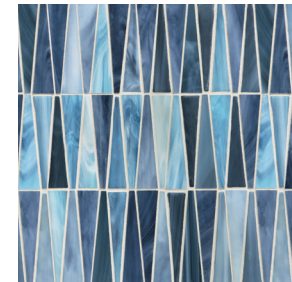

Bugle Blue Blend