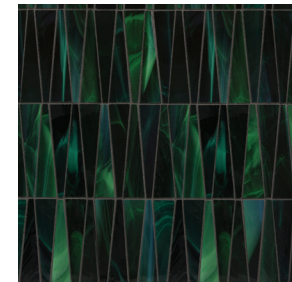

### AVAILABLE SIZES:

Glass Interlocking Sheet  
 $13 \frac{9}{16}'' \times 12 \frac{7}{8}'' \times \frac{1}{8}''$  (1.21 sf/unit)

\$40 sf.

Watercolor White Blend

Bugle Blue Blend

Gillespie Green - Coming Soon

## TUXEDO PARK

Tuxedo Park Jazz Glass mosaics create a beautiful mélange of contrasting stained glass tones in a mini elongated hexagon. The mosaics are crafted by hand and placed onto interlocking sheets for easy installation and a seamless effect. Stocked in two tasteful Jazz Glass colorways, Tuxedo Park pairs elegantly with Tambourine Traps in matching colorways, and is also available in stone!

## ATELIER

Simple, earthy, and clean, Atelier is a stone look porcelain inspired by sandy soils and enhanced with subtly shimmering mineral speckles. Atelier is a matte 12" x 24" field tile, available in six realistic natural colorways.

### *Fusion Wow Dark - Leather*

Fiery colors swirl through a field of sparkling feldspars and crystalline quartz. Stocked in polished and leather finishes. From Brazil. 3cm thick.