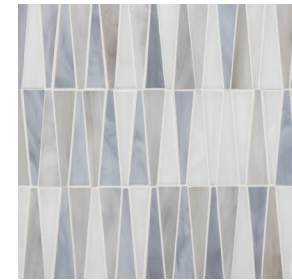

TAMBOURINE TRAPS

Tambourine Traps shakes up the Jazz Glass collection with an ensemble of colors and textures presented in a rhythmic and angular pattern. Experience the signature gloss quality of our traditional Jazz Glass, or mix it up with the dynamic mixed finish matte tumbled and gloss version. Pairs perfectly with our Mini Tuxedo mosaics, crafted from the same glass in matching colorways.

AVAILABLE SIZES:

Glass Interlocking Sheet
 $13 \frac{9}{16}'' \times 12 \frac{7}{8}'' \times \frac{1}{8}''$ (1.21 sf/unit)

$40 sf.

Watercolor White Blend