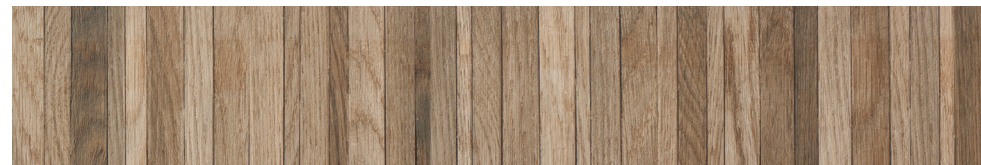

## LEGNO

A handsome wood-look porcelain, Legno indulges in the aesthetic of wood-grain with unique colorways and rich composition that make it a truly outstanding porcelain option. Stocked in four natural colors: Honey Oak, Nut Brown, Ash, and White Wash. 6" x 38" x 3/8".

### AVAILABLE SIZES:

Matte Porcelain Field Tile  
6 3/16" x 38" x 3/8"

\$7.50 sf.

Ash Matte

White Wash Matte

Nut Brown Matte

Honey Oak Matte

Ash Matte

## ATELIER

Simple, earthy, and clean, Atelier is a stone look porcelain inspired by sandy soils and enhanced with subtly shimmering mineral speckles. Atelier is a matte 12" x 24" field tile, available in six realistic natural colorways.