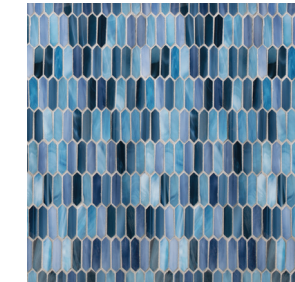

## TUXEDO PARK

Tuxedo Park Jazz Glass mosaics create a beautiful mélange of contrasting stained glass tones in a mini elongated hexagon. The mosaics are crafted by hand and placed onto interlocking sheets for easy installation and a seamless effect. Stocked in two tasteful Jazz Glass colorways, Tuxedo Park pairs elegantly with Tambourine Traps in matching colorways, and is also available in stone!

### AVAILABLE SIZES:

Glass Interlocking Sheet  
 $10 \frac{13}{16}'' \times 12 \frac{1}{4}'' \times \frac{1}{8}''$  (0.92 sf/unit)

\$40 sf.

Watercolor White Blend

Bugle Blue Blend

Gillespie Green - Coming Soon

### *Fusion Wow Dark - Leather*

Fiery colors swirl through a field of sparkling feldspars and crystalline quartz. Stocked in polished and leather finishes. From Brazil. 3cm thick.

### *White Sand - Polished*

White Sand is a beautiful beige Turkish marble with delicate tonal veining and a smooth background. Stocked in a polished finish, White Sand is a solid neutral with interesting, light movement.