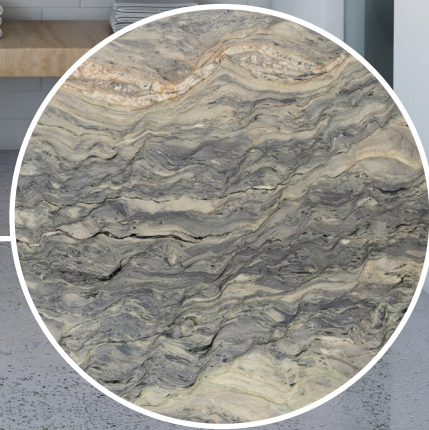

## ATELIER

Simple, earthy, and clean, Atelier is a stone look porcelain inspired by sandy soils and enhanced with subtly shimmering mineral speckles. Atelier is a matte 12" x 24" field tile, available in six realistic natural colorways.

### *White Sand - Polished*

White Sand is a beautiful beige Turkish marble with delicate tonal veining and a smooth background. Stocked in a polished finish, White Sand is a solid neutral with interesting, light movement.

#### AVAILABLE SIZES:

Polished 3/4" Slab  
98" x 71"

\$35 sf.

Polished Stone Field Tile  
24" x 24" x 1/2"

\$22 sf.

Visit our Slab Gallery at 520 Secaucus Road, Secaucus, NJ 07094  
Schedule an appointment: [artistictile.com/slabgallery](http://artistictile.com/slabgallery)

# SLAB *paired with* CERAMIC TILE

GET THIS LOOK

New **SUBWAY A TRAIN**  
Ceramic Field Tile

**FUSION WOW**  
Artistic Tile Slabs