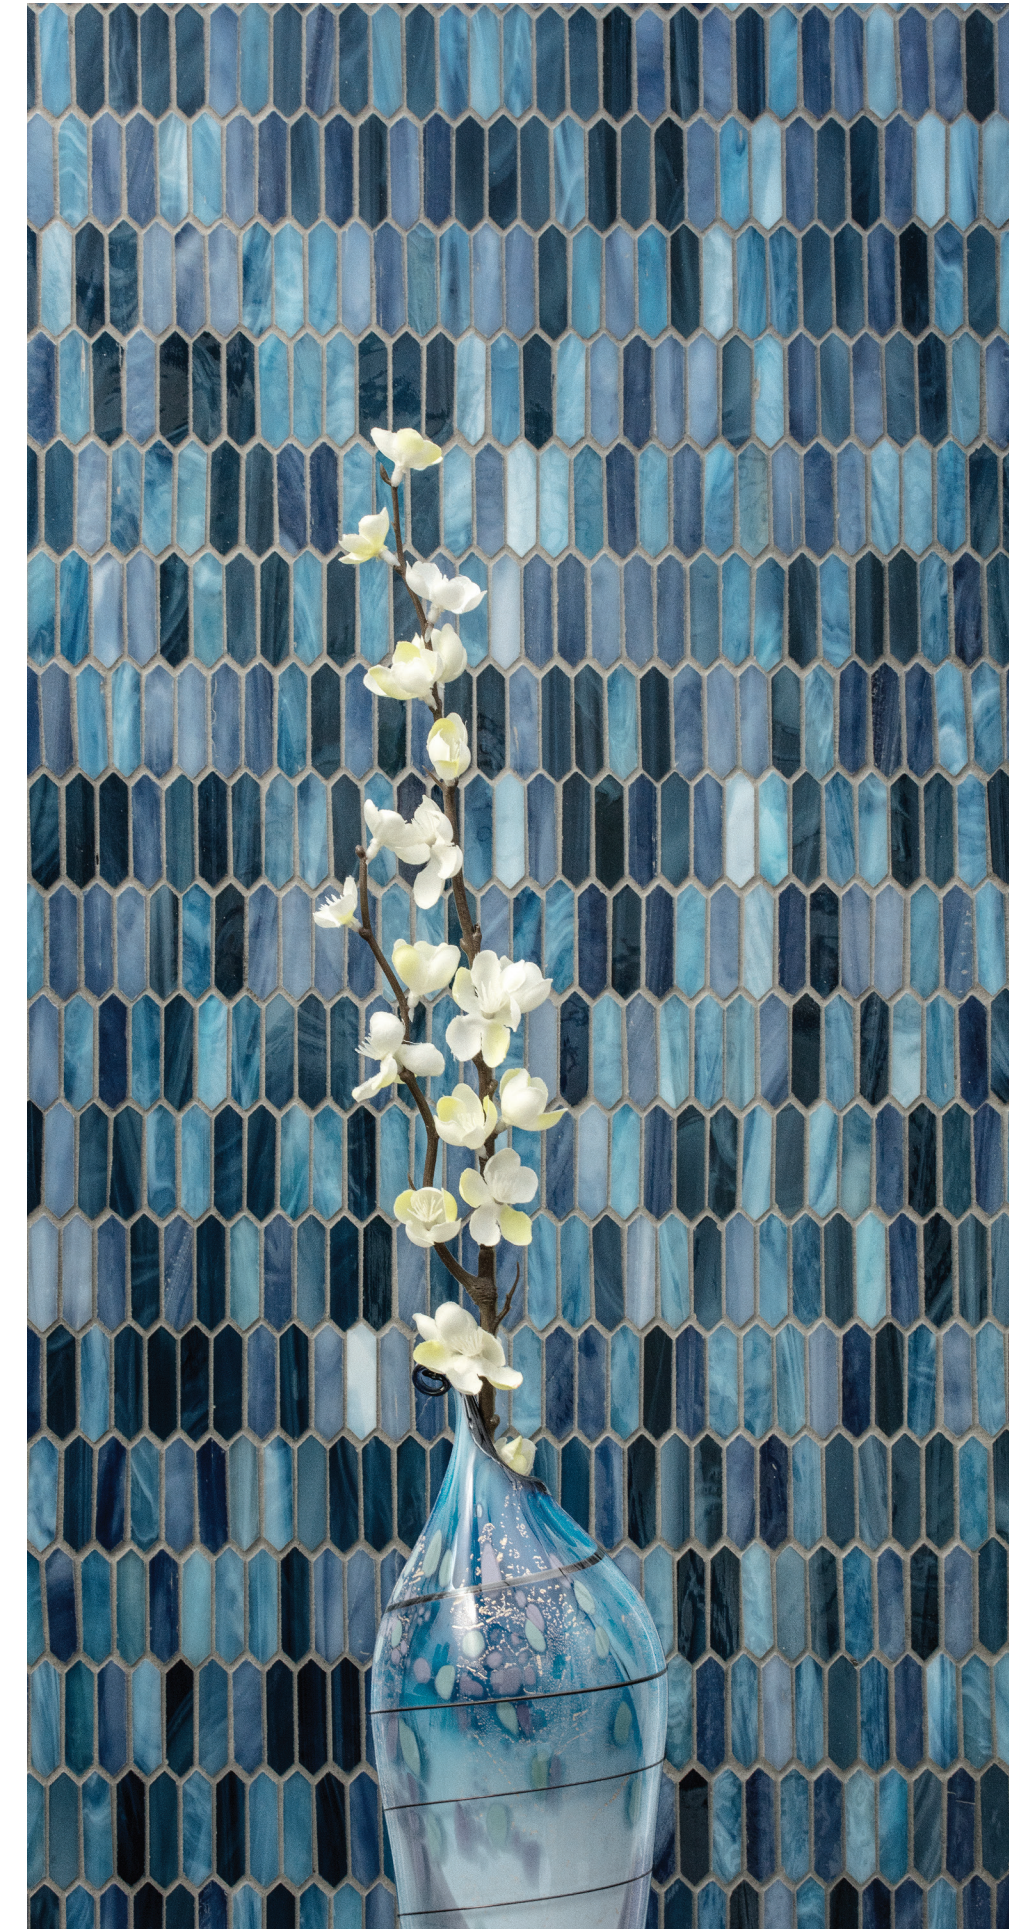

Bugle Blue Blend