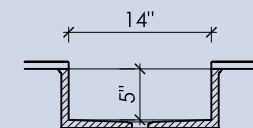

*Sampling of colors. Others available upon request. Printed colors are only representations. Please call for a physical sample.

ROUND II

15" x 5-1/2"

**OVAL II**

18" x 12" x 5"

**BLOCK I-A**

15" x 9" x 5"

**BLOCK I-B**

14" x 14" x 4-1/2"

**BLOCK III**

16" x 14" x 5"

**BLOCK VIII**

24" x 14" x 5"

**BLOCK XIV**

55" x 14" x 5"

**WAVE I**

18" x 12" x 6"

**BLOCK FH I**

33" x 16" x 9"

**NOTES**

- All sinks are undermount only and can be integral sinks when paired with a Durat countertop
- Block I-A, I-B, III, VIII have inside and outside radii of 1/2", Block XIV has an 1/2" inside and 3/4" outside radius
- All sinks come standard without overflow holes, but a 5/8" overflow is available upon request
- All sink dimensions are inside dimensions, detailed spec sheets are available upon request
- Sufficient support and/or blocking should be added to support the weight of the sinks