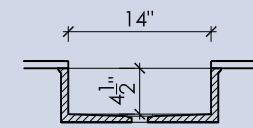

*Sampling of colors. Others available upon request. Printed colors are only representations. Please call for a physical sample.

ROUND II

15" x 5-1/2"

**OVAL II**

18" x 12" x 5"

**BLOCK I-A**

15" x 9" x 5"

**BLOCK I-B**

14" x 14" x 4-1/2"

**BLOCK III**

16" x 14" x 5"

**BLOCK VIII**

24" x 14" x 5"

**BLOCK XIV**

55" x 14" x 5"

**WAVE I**

18" x 12" x 6"

**BLOCK FH I**

33" x 16" x 9"

**NOTES**

- All sinks are undermount only and can be integral sinks when paired with a Durat countertop
- Block I-A, I-B, III, VIII have inside and outside radii of 1/2", Block XIV has an 1/2" inside and 3/4" outside radius
- All sinks come standard without overflow holes, but a 5/8" overflow is available upon request
- All sink dimensions are inside dimensions, detailed spec sheets are available upon request
- Sufficient support and/or blocking should be added to support the weight of the sinks