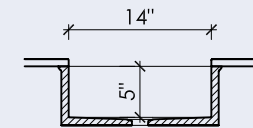

*Sampling of colors. Others available upon request. Printed colors are only representations. Please call for a physical sample.

ROUND II

15" x 5-1/2"

**OVAL II**

18" x 12" x 5"

**BLOCK I-A**

15" x 9" x 5"

**BLOCK I-B**

14" x 14" x 4-1/2"

**BLOCK III**

16" x 14" x 5"

**BLOCK VIII**

24" x 14" x 5"

**BLOCK XIV**

55" x 14" x 5"

**WAVE I**

18" x 12" x 6"

**BLOCK FH I**

33" x 16" x 9"

**NOTES**

- All sinks are undermount only and can be integral sinks when paired with a Durat countertop
- Block I-A, I-B, III, VIII have inside and outside radii of 1/2", Block XIV has an 1/2" inside and 3/4" outside radius
- All sinks come standard without overflow holes, but a 5/8" overflow is available upon request
- All sink dimensions are inside dimensions, detailed spec sheets are available upon request
- Sufficient support and/or blocking should be added to support the weight of the sinks