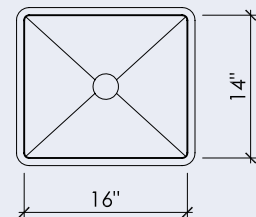

*Sampling of colors. Others available upon request. Printed colors are only representations. Please call for a physical sample.

ROUND II

15" x 5-1/2"

**OVAL II**

18" x 12" x 5"

**BLOCK I-A**

15" x 9" x 5"

**BLOCK I-B**

14" x 14" x 4-1/2"

**BLOCK III**

16" x 14" x 5"

**BLOCK VIII**

24" x 14" x 5"

**BLOCK XIV**

55" x 14" x 5"

**WAVE I**

18" x 12" x 6"

**BLOCK FH I**

33" x 16" x 9"

**NOTES**

- All sinks are undermount only and can be integral sinks when paired with a Durat countertop
- Block I-A, I-B, III, VIII have inside and outside radii of 1/2", Block XIV has an 1/2" inside and 3/4" outside radius
- All sinks come standard without overflow holes, but a 5/8" overflow is available upon request
- All sink dimensions are inside dimensions, detailed spec sheets are available upon request
- Sufficient support and/or blocking should be added to support the weight of the sinks