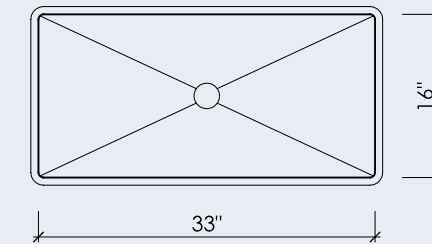

14" x 14" x 4-1/2"

**BLOCK III**

16" x 14" x 5"

**BLOCK VIII**

24" x 14" x 5"

**BLOCK XIV**

55" x 14" x 5"

**WAVE I**

18" x 12" x 6"

**BLOCK FH I**

33" x 16" x 9"

**NOTES**

- All sinks are undermount only and can be integral sinks when paired with a Durat countertop
- Block I-A, I-B, III, VIII have inside and outside radii of 1/2", Block XIV has an 1/2" inside and 3/4" outside radius
- All sinks come standard without overflow holes, but a 5/8" overflow is available upon request
- All sink dimensions are inside dimensions, detailed spec sheets are available upon request
- Sufficient support and/or blocking should be added to support the weight of the sinks