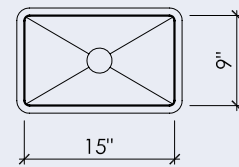

*Sampling of colors. Others available upon request. Printed colors are only representations. Please call for a physical sample.

ROUND II

15" x 5-1/2"

**OVAL II**

18" x 12" x 5"

**BLOCK I-A**

15" x 9" x 5"

**BLOCK I-B**

14" x 14" x 4-1/2"

**BLOCK III**

16" x 14" x 5"

**BLOCK VIII**

24" x 14" x 5"

**BLOCK XIV**

55" x 14" x 5"

**WAVE I**

18" x 12" x 6"

**BLOCK FH I**

33" x 16" x 9"

**NOTES**

- All sinks are undermount only and can be integral sinks when paired with a Durat countertop
- Block I-A, I-B, III, VIII have inside and outside radii of 1/2", Block XIV has an 1/2" inside and 3/4" outside radius
- All sinks come standard without overflow holes, but a 5/8" overflow is available upon request
- All sink dimensions are inside dimensions, detailed spec sheets are available upon request
- Sufficient support and/or blocking should be added to support the weight of the sinks