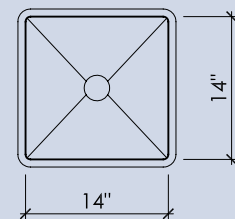

*Sampling of colors. Others available upon request. Printed colors are only representations. Please call for a physical sample.

ROUND II

15" x 5-1/2"

**OVAL II**

18" x 12" x 5"

**BLOCK I-A**

15" x 9" x 5"

**BLOCK I-B**

14" x 14" x 4-1/2"

**BLOCK III**

16" x 14" x 5"

**BLOCK VIII**

24" x 14" x 5"

**BLOCK XIV**

55" x 14" x 5"

**WAVE I**

18" x 12" x 6"

**BLOCK FH I**

33" x 16" x 9"

**NOTES**

- All sinks are undermount only and can be integral sinks when paired with a Durat countertop
- Block I-A, I-B, III, VIII have inside and outside radii of 1/2", Block XIV has an 1/2" inside and 3/4" outside radius
- All sinks come standard without overflow holes, but a 5/8" overflow is available upon request
- All sink dimensions are inside dimensions, detailed spec sheets are available upon request
- Sufficient support and/or blocking should be added to support the weight of the sinks