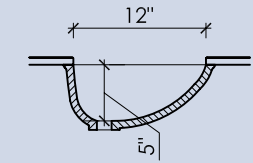

*Sampling of colors. Others available upon request. Printed colors are only representations. Please call for a physical sample.

ROUND II

15" x 5-1/2"

**OVAL II**

18" x 12" x 5"

**BLOCK I-A**

15" x 9" x 5"

**BLOCK I-B**

14" x 14" x 4-1/2"

**BLOCK III**

16" x 14" x 5"

**BLOCK VIII**

24" x 14" x 5"

**BLOCK XIV**

55" x 14" x 5"

**WAVE I**

18" x 12" x 6"

**BLOCK FH I**

33" x 16" x 9"

**NOTES**

- All sinks are undermount only and can be integral sinks when paired with a Durat countertop
- Block I-A, I-B, III, VIII have inside and outside radii of 1/2", Block XIV has an 1/2" inside and 3/4" outside radius
- All sinks come standard without overflow holes, but a 5/8" overflow is available upon request
- All sink dimensions are inside dimensions, detailed spec sheets are available upon request
- Sufficient support and/or blocking should be added to support the weight of the sinks