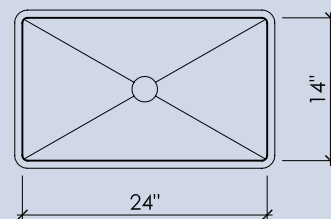

*Sampling of colors. Others available upon request. Printed colors are only representations. Please call for a physical sample.

ROUND II

15" x 5-1/2"

**OVAL II**

18" x 12" x 5"

**BLOCK I-A**

15" x 9" x 5"

**BLOCK I-B**

14" x 14" x 4-1/2"

**BLOCK III**

16" x 14" x 5"

**BLOCK VIII**

24" x 14" x 5"

**BLOCK XIV**

55" x 14" x 5"

**WAVE I**

18" x 12" x 6"

**BLOCK FH I**

33" x 16" x 9"

**NOTES**

- All sinks are undermount only and can be integral sinks when paired with a Durat countertop
- Block I-A, I-B, III, VIII have inside and outside radii of 1/2", Block XIV has an 1/2" inside and 3/4" outside radius
- All sinks come standard without overflow holes, but a 5/8" overflow is available upon request
- All sink dimensions are inside dimensions, detailed spec sheets are available upon request
- Sufficient support and/or blocking should be added to support the weight of the sinks