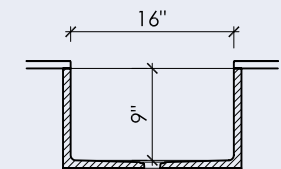

14" x 14" x 4-1/2"

**BLOCK III**

16" x 14" x 5"

**BLOCK VIII**

24" x 14" x 5"

**BLOCK XIV**

55" x 14" x 5"

**WAVE I**

18" x 12" x 6"

**BLOCK FH I**

33" x 16" x 9"

**NOTES**

- All sinks are undermount only and can be integral sinks when paired with a Durat countertop
- Block I-A, I-B, III, VIII have inside and outside radii of 1/2", Block XIV has an 1/2" inside and 3/4" outside radius
- All sinks come standard without overflow holes, but a 5/8" overflow is available upon request
- All sink dimensions are inside dimensions, detailed spec sheets are available upon request
- Sufficient support and/or blocking should be added to support the weight of the sinks