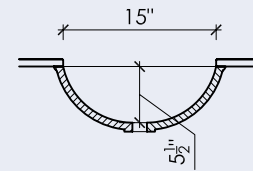

*Sampling of colors. Others available upon request. Printed colors are only representations. Please call for a physical sample.

ROUND II

15" x 5-1/2"

**OVAL II**

18" x 12" x 5"

**BLOCK I-A**

15" x 9" x 5"

**BLOCK I-B**

14" x 14" x 4-1/2"

**BLOCK III**

16" x 14" x 5"

**BLOCK VIII**

24" x 14" x 5"

**BLOCK XIV**

55" x 14" x 5"

**WAVE I**

18" x 12" x 6"

**BLOCK FH I**

33" x 16" x 9"

**NOTES**

- All sinks are undermount only and can be integral sinks when paired with a Durat countertop
- Block I-A, I-B, III, VIII have inside and outside radii of 1/2", Block XIV has an 1/2" inside and 3/4" outside radius
- All sinks come standard without overflow holes, but a 5/8" overflow is available upon request
- All sink dimensions are inside dimensions, detailed spec sheets are available upon request
- Sufficient support and/or blocking should be added to support the weight of the sinks