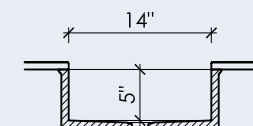

14" x 14" x 4-1/2"

**BLOCK III**

16" x 14" x 5"

**BLOCK VIII**

24" x 14" x 5"

**BLOCK XIV**

55" x 14" x 5"

**WAVE I**

18" x 12" x 6"

**BLOCK FH I**

33" x 16" x 9"

**NOTES**

- All sinks are undermount only and can be integral sinks when paired with a Durat countertop
- Block I-A, I-B, III, VIII have inside and outside radii of 1/2", Block XIV has an 1/2" inside and 3/4" outside radius
- All sinks come standard without overflow holes, but a 5/8" overflow is available upon request
- All sink dimensions are inside dimensions, detailed spec sheets are available upon request
- Sufficient support and/or blocking should be added to support the weight of the sinks