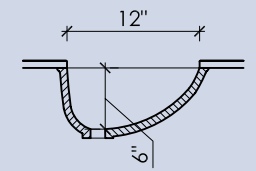

14" x 14" x 4-1/2"

**BLOCK III**

16" x 14" x 5"

**BLOCK VIII**

24" x 14" x 5"

**BLOCK XIV**

55" x 14" x 5"

**WAVE I**

18" x 12" x 6"

**BLOCK FH I**

33" x 16" x 9"

**NOTES**

- All sinks are undermount only and can be integral sinks when paired with a Durat countertop
- Block I-A, I-B, III, VIII have inside and outside radii of 1/2", Block XIV has an 1/2" inside and 3/4" outside radius
- All sinks come standard without overflow holes, but a 5/8" overflow is available upon request
- All sink dimensions are inside dimensions, detailed spec sheets are available upon request
- Sufficient support and/or blocking should be added to support the weight of the sinks