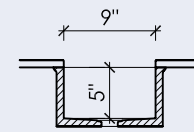

*Sampling of colors. Others available upon request. Printed colors are only representations. Please call for a physical sample.

ROUND II

15" x 5-1/2"

**OVAL II**

18" x 12" x 5"

**BLOCK I-A**

15" x 9" x 5"

**BLOCK I-B**

14" x 14" x 4-1/2"

**BLOCK III**

16" x 14" x 5"

**BLOCK VIII**

24" x 14" x 5"

**BLOCK XIV**

55" x 14" x 5"

**WAVE I**

18" x 12" x 6"

**BLOCK FH I**

33" x 16" x 9"

**NOTES**

- All sinks are undermount only and can be integral sinks when paired with a Durat countertop
- Block I-A, I-B, III, VIII have inside and outside radii of 1/2", Block XIV has an 1/2" inside and 3/4" outside radius
- All sinks come standard without overflow holes, but a 5/8" overflow is available upon request
- All sink dimensions are inside dimensions, detailed spec sheets are available upon request
- Sufficient support and/or blocking should be added to support the weight of the sinks