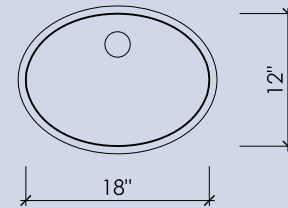

*Sampling of colors. Others available upon request. Printed colors are only representations. Please call for a physical sample.

ROUND II

15" x 5-1/2"

**OVAL II**

18" x 12" x 5"

**BLOCK I-A**

15" x 9" x 5"

**BLOCK I-B**

14" x 14" x 4-1/2"

**BLOCK III**

16" x 14" x 5"

**BLOCK VIII**

24" x 14" x 5"

**BLOCK XIV**

55" x 14" x 5"

**WAVE I**

18" x 12" x 6"

**BLOCK FH I**

33" x 16" x 9"

**NOTES**

- All sinks are undermount only and can be integral sinks when paired with a Durat countertop
- Block I-A, I-B, III, VIII have inside and outside radii of 1/2", Block XIV has an 1/2" inside and 3/4" outside radius
- All sinks come standard without overflow holes, but a 5/8" overflow is available upon request
- All sink dimensions are inside dimensions, detailed spec sheets are available upon request
- Sufficient support and/or blocking should be added to support the weight of the sinks