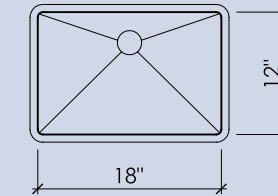

*Sampling of colors. Others available upon request. Printed colors are only representations. Please call for a physical sample.

ROUND II

15" x 5-1/2"

**OVAL II**

18" x 12" x 5"

**BLOCK I-A**

15" x 9" x 5"

**BLOCK I-B**

14" x 14" x 4-1/2"

**BLOCK III**

16" x 14" x 5"

**BLOCK VIII**

24" x 14" x 5"

**BLOCK XIV**

55" x 14" x 5"

**WAVE I**

18" x 12" x 6"

**BLOCK FH I**

33" x 16" x 9"

**NOTES**

- All sinks are undermount only and can be integral sinks when paired with a Durat countertop
- Block I-A, I-B, III, VIII have inside and outside radii of 1/2", Block XIV has an 1/2" inside and 3/4" outside radius
- All sinks come standard without overflow holes, but a 5/8" overflow is available upon request
- All sink dimensions are inside dimensions, detailed spec sheets are available upon request
- Sufficient support and/or blocking should be added to support the weight of the sinks