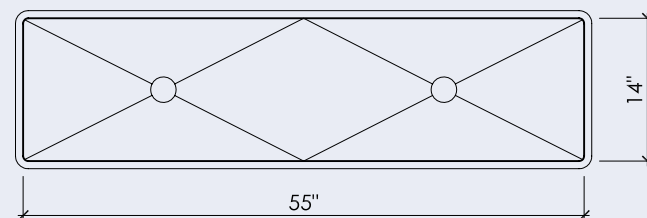

*Sampling of colors. Others available upon request. Printed colors are only representations. Please call for a physical sample.

ROUND II

15" x 5-1/2"

**OVAL II**

18" x 12" x 5"

**BLOCK I-A**

15" x 9" x 5"

**BLOCK I-B**

14" x 14" x 4-1/2"

**BLOCK III**

16" x 14" x 5"

**BLOCK VIII**

24" x 14" x 5"

**BLOCK XIV**

55" x 14" x 5"

**WAVE I**

18" x 12" x 6"

**BLOCK FH I**

33" x 16" x 9"

**NOTES**

- All sinks are undermount only and can be integral sinks when paired with a Durat countertop
- Block I-A, I-B, III, VIII have inside and outside radii of 1/2", Block XIV has an 1/2" inside and 3/4" outside radius
- All sinks come standard without overflow holes, but a 5/8" overflow is available upon request
- All sink dimensions are inside dimensions, detailed spec sheets are available upon request
- Sufficient support and/or blocking should be added to support the weight of the sinks