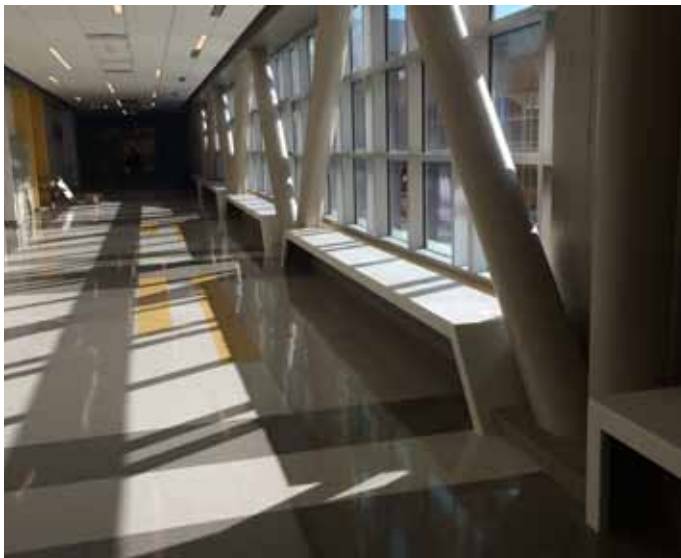

Available through

CaraGreen

Healthy Building Materials

www.caragreen.com • 919.929.3009

info@caragreen.com

GENERAL INFORMATION

- Sleek, modern solid surface material
- Used to create seamless surfaces such as countertops, desks, tables, integrated sinks, and stools
- Durable, easy to maintain
- 100% recyclable
- Custom color matching program available