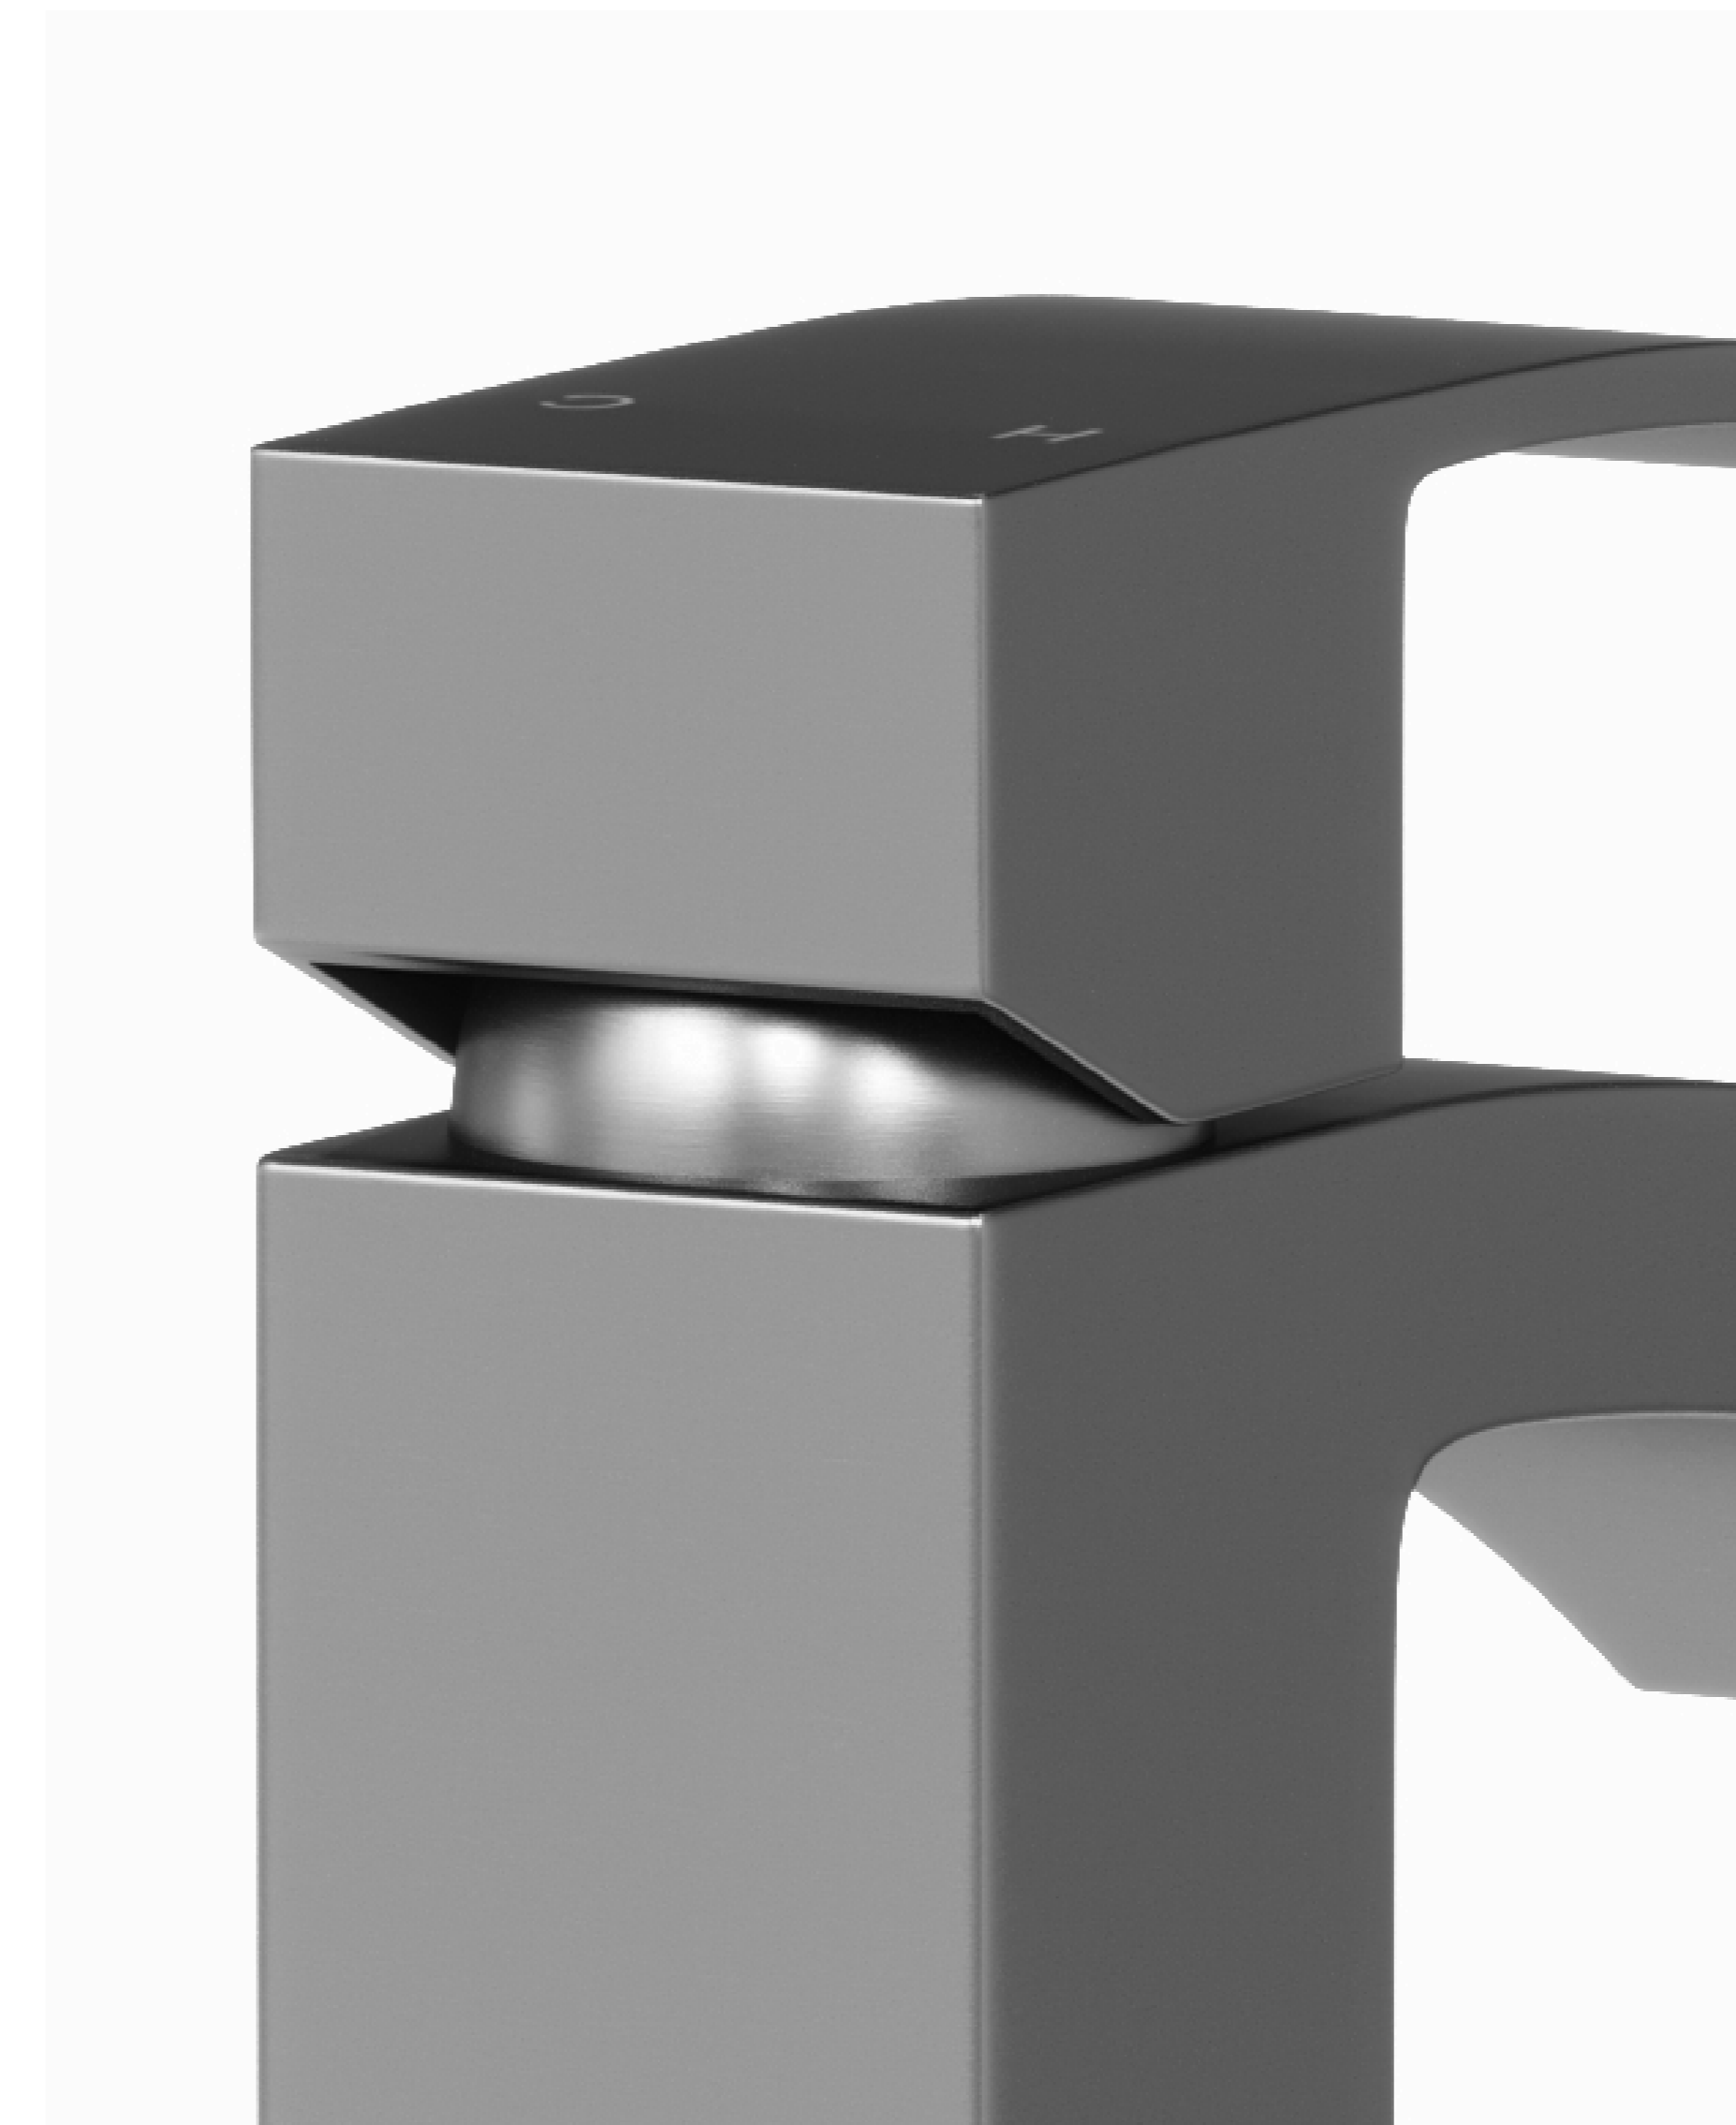

GRAPHITE BLACK

GB

HYPNOTIC GRAPHITE BLACK

Going beyond the basics, VIGO's brand new graphite black finish introduces sleekness and sophistication into the kitchen and bath like never before. High-end and exuding sophistication, graphite black is sure to make a lasting impression on every fixture.

KITCHEN COLLECTION

Broaden your horizons.
Exemplify elegance throughout.

CLASSICALLY CONTEMPORARY

VIGO's bold graphite black finishes on pull down and pull out kitchen faucets and accessories will instantly elevate any kitchen's design aesthetic to bring forth an artistic, modern flair.

BATHROOM COLLECTION

Kick your design up a notch with
stunning shapes and impressive styles.
Enjoy all that your bathroom has to offer.

ETERNAL ELEGANCE

The bridge between brushed nickel and matte black, VIGO's graphite black finish infuses the best of both elements into one new hue. This finish is both distinct yet neutral, making it ideal for bathrooms of every décor.

GRAPHITE'S GRACE

VIGO's graphite black finishes on single hole and vessel mount bathroom faucets will make any room feel fresh and young again.

NYC SHOWROOM

138 West 25th Street 3rd Floor, New York, NY 10001
(by appointment only)