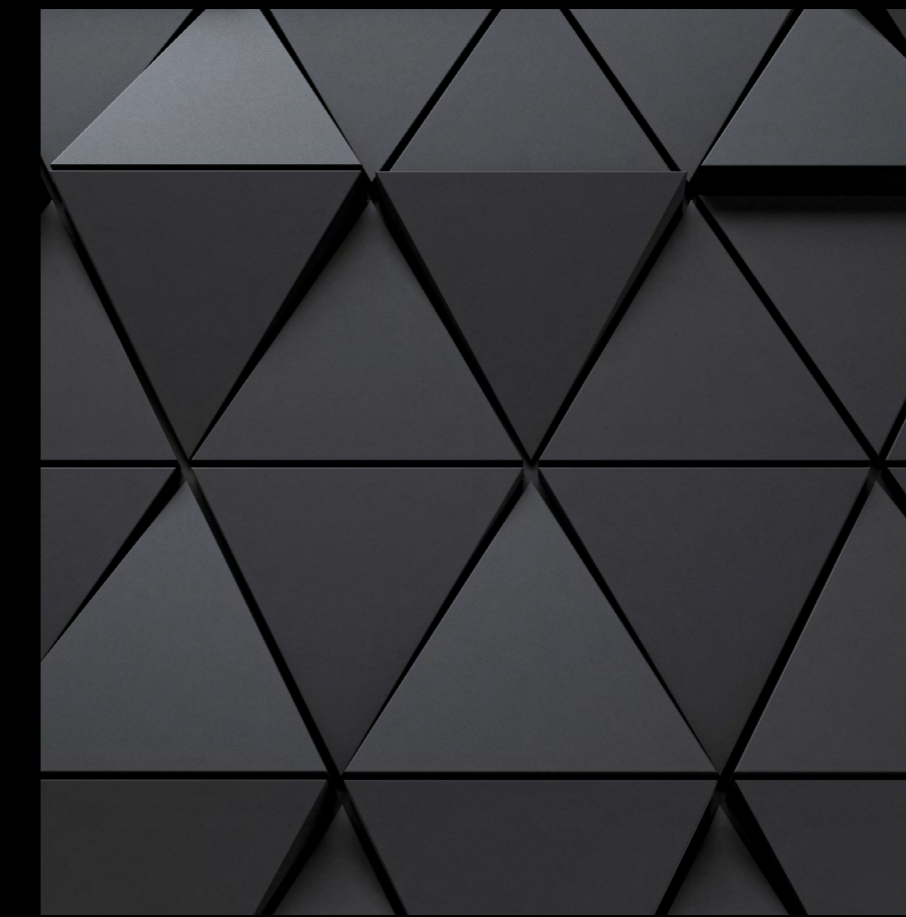

GRAPHITE BLACK

GB

HYPNOTIC GRAPHITE BLACK

Going beyond the basics, VIGO's brand new graphite black finish introduces sleekness and sophistication into the kitchen and bath like never before. High-end and exuding sophistication, graphite black is sure to make a lasting impression on every fixture.

BATHROOM COLLECTION

Kick your design up a notch with
stunning shapes and impressive styles.
Enjoy all that your bathroom has to offer.

ETERNAL ELEGANCE

The bridge between brushed nickel and matte black, VIGO's graphite black finish infuses the best of both elements into one new hue. This finish is both distinct yet neutral, making it ideal for bathrooms of every décor.