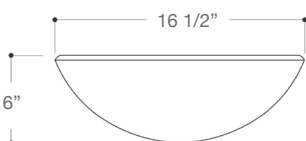

VIGO ICICLES GLASS VESSEL BATHROOM SINK

Item No.	VG07006
Height	6"
Thickness	1/2"
Diameter	16 1/2"
Unit Price	99.90 USD