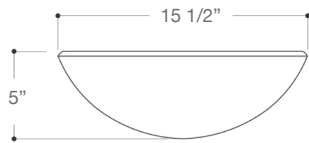

TOP LEFT

VIGO ELIZABETH PHOENIX STONE
VESSEL BATHROOM SINK
VG07039

BOTTOM

VIGO MARIE PHOENIX STONE
VESSEL BATHROOM SINK
VG07040

**VIGO ELIZABETH PHOENIX STONE
VESSEL BATHROOM SINK**

Item No.	VG07039
Height	5"
Diameter	15 1/2"
Thickness	5/8"
Unit Price	119.90 USD