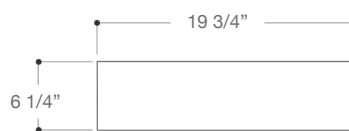

VIGO PETUNIA MATTE STONE VESSEL BATHROOM SINK

Item No. VG04002
Exterior Height 5 3/8"
Exterior Width 15 3/4"
Exterior Length 22 3/4"
Unit Price 169.90 USD