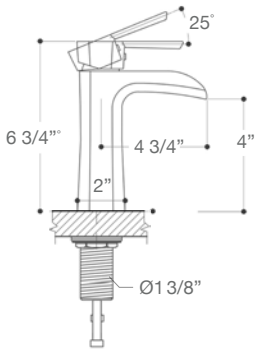

VIGO SATRO SINGLE HOLE BATHROOM FAUCET

Item No.	VG01015
Spout Reach	4 7/8"
Spout Height	3 3/4"
Faucet Height	7"
Unit Price	129.90 - 139.90 USD