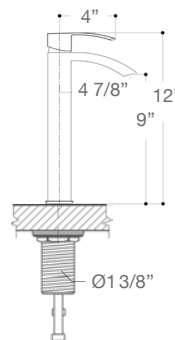

**VIGO LINUS VESSEL
BATHROOM FAUCET**

Item No.	VG03013
Spout Reach	5 1/8"
Spout Height	8 3/8"
Faucet Height	12 3/8"
Unit Price	129.90 - 159.90 USD

**VIGO DIOR VESSEL
BATHROOM FAUCET**

Item No.	VG03003
Spout Reach	4"
Spout Height	8"
Faucet Height	12 3/4"
Unit Price	109.90 - 149.90 USD

**VIGO DURIS VESSEL
BATHROOM FAUCET**

Item No.	VG03007
Spout Reach	4 7/8"
Spout Height	9"
Faucet Height	12"
Unit Price	149.90 - 169.90 USD

**VIGO SHADOW VESSEL
BATHROOM FAUCET**

Item No.	VG03008
Spout Reach	5"
Spout Height	9 1/4"
Faucet Height	12 3/4"
Unit Price	129.90 - 139.90 USD