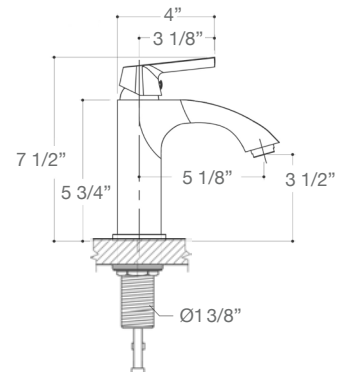

VIGO BOVA SINGLE HOLE BATHROOM FAUCET

Item No.	VG01023
Spout Reach	4 1/2"
Spout Height	2 1/2"
Faucet Height	6 1/4"
Unit Price	99.90 - 109.90 USD

VIGO ALICIA SINGLE HOLE BATHROOM FAUCET

Item No.	VG01008
Spout Reach	4"
Spout Height	3 5/8"
Faucet Height	8 3/4"
Unit Price	99.90 - 109.90 USD

VIGO PENELA SINGLE HOLE BATHROOM FAUCET

Item No.	VG01028
Spout Reach	5 1/8"
Spout Height	3 1/2"
Faucet Height	7 1/2"
Unit Price	99.90 - 149.90 USD

VESSEL FAUCETS

VIGO AMADA VESSEL
BATHROOM FAUCET
VG03026