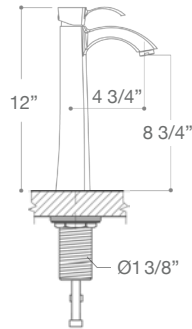

VIGO WATERFALL BATHROOM VESSEL FAUCET

Item No.	VG03002
Disk Height	7 1/4"
Disk Reach	6 1/8"
Faucet Height	11 1/2"
Overall Diameter	7 1/8"
Unit Price	139.90 - 149.90 USD

VIGO WATERFALL BATHROOM VESSEL FAUCET WITH MATTE STONE DISK

Item No.	VG03002-060
Disk Height	7 1/4"
Disk Reach	6 1/8"
Faucet Height	11 1/2"
Overall Diameter	7 1/8"
Unit Price	159.90 - 169.90 USD

UNIQUE DESIGN

VIGO's uniquely designed vessel bathroom faucets come in a variety of shapes and styles. With cascading waterfall-like flows, our faucets feature tall spouts that pair perfectly with our bathroom vessel sinks. Easy to use, VIGO's bathroom faucets are expertly engineered with you in mind.