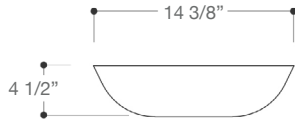

VIGO WISTERIA MATTE STONE VESSEL BATHROOM SINK

Item No. VG04011
Exterior Height 3 7/8"
Exterior Width 13 1/2"
Exterior Length 23 1/8"
Unit Price 179.90 USD