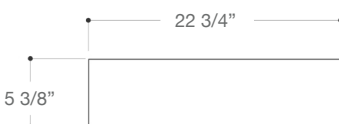

VIGO VINCA MATTE STONE VESSEL BATHROOM SINK

Item No. VG04007
Exterior Height 4 5/8"
Exterior Width 13 3/4"
Exterior Length 18"
Unit Price 169.90 USD

VIGO CAMELLIA MATTE STONE VESSEL BATHROOM SINK

Item No. VG04008
Exterior Height 4 1/2"
Exterior Width 14 3/4"
Exterior Length 14 3/8"
Unit Price 179.90 USD

VIGO HYACINTH MATTE STONE VESSEL BATHROOM SINK

Item No. VG04009
Exterior Height 4"
Exterior Width 13 3/4"
Exterior Length 13 3/4"
Unit Price 169.90 USD

VIGO MAGNOLIA MATTE STONE VESSEL BATHROOM SINK

Item No. VG04010
Exterior Height 4 3/4"
Exterior Width 13 7/8"
Exterior Length 21 1/4"
Unit Price 179.90 USD

VIGO WISTERIA MATTE STONE VESSEL BATHROOM SINK

Item No. VG04011
Exterior Height 3 7/8"
Exterior Width 13 1/2"
Exterior Length 23 1/8"
Unit Price 179.90 USD

VIGO PEONY MATTE STONE VESSEL BATHROOM SINK

Item No. VG04012
Exterior Height 5"
Exterior Width 20"
Exterior Length 15 1/4"
Unit Price 189.90 USD

VIGO AMARYLLIS MATTE STONE VESSEL BATHROOM SINK

Item No. VG04005
Exterior Height 6 1/4"
Exterior Width 14 3/8"
Exterior Length 19 3/4"
Unit Price 169.90 USD

VIGO JASMINE MATTE STONE VESSEL BATHROOM SINK

Item No. VG04013
Exterior Height 4 7/8"
Exterior Width 14 5/8"
Exterior Length 18 1/8"
Unit Price 179.90 USD

VIGO PETUNIA MATTE STONE VESSEL BATHROOM SINK

Item No. VG04002
Exterior Height 5 3/8"
Exterior Width 15 3/4"
Exterior Length 22 3/4"
Unit Price 169.90 USD

VIGO DIANTHUS MATTE STONE VESSEL BATHROOM SINK

Item No. VG04001
Exterior Height 5"
Exterior Width 14 1/2"
Exterior Length 14 1/2"
Unit Price 149.90 USD

VIGO HIBISCUS MATTE STONE VESSEL BATHROOM SINK

Item No. VG04002
Exterior Height 5 3/8"
Exterior Width 12 1/2"
Exterior Length 22 3/4"
Unit Price 179.90 USD

VIGO MARIGOLD MATTE STONE VESSEL BATHROOM SINK