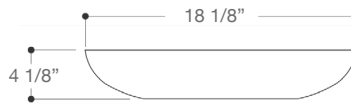

VIGO RECTANGULAR TITANIUM GLASS VESSEL BATHROOM SINK

Item No. VG07085
Height 4 1/8"
Width 18 1/8"
Length 13"
Thickness 1/2"
Unit Price 139.90 USD