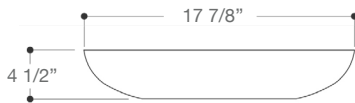

GOLDEN GREEK GLASS VESSEL BATHROOM SINK

Item No. VG07045
Height 4 1/2"
Width 22 1/4"
Length 14 1/2"
Thickness 1/2"
Unit Price \$119.90 USD

VIGO RECTANGULAR RUSSET GLASS VESSEL BATHROOM SINK

Item No. VG07089
Height 4 1/2"
Width 17 7/8"
Length 13"
Thickness 1/2"
Unit Price 109.90 USD