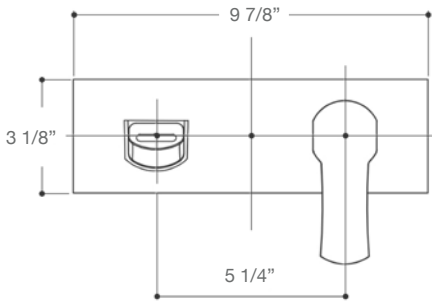

Item No.	VG03002-060
Disk Height	7 1/4"
Disk Reach	6 1/8"
Faucet Height	11 1/2"
Overall Diameter	7 1/8"
Unit Price	159.90 - 169.90 USD

UNIQUE DESIGN

VIGO's uniquely designed vessel bathroom faucets come in a variety of shapes and styles. With cascading waterfall-like flows, our faucets feature tall spouts that pair perfectly with our bathroom vessel sinks. Easy to use, VIGO's bathroom faucets are expertly engineered with you in mind.

FINDING YOUR FLOW

WALL- MOUNT FAUCETS

VIGO ATTICUS WALL-MOUNT
BATHROOM FAUCET
VG05005

Certified by IAPMO R&T

VIGO CORNELIUS WALL-MOUNT BATHROOM FAUCET

Item No. VG05004
 Spout Reach 7"
 Faceplate Width 9 7/8"
 Faceplate Height 3 1/8"
 Unit Price 129.90 - 154.90 USD