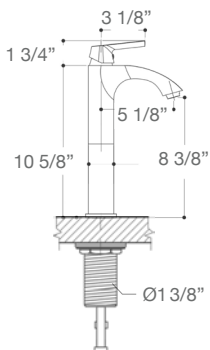

**VIGO LINUS VESSEL
BATHROOM FAUCET**

Item No.	VG03013
Spout Reach	5 1/8"
Spout Height	8 3/8"
Faucet Height	12 3/8"
Unit Price	129.90 - 159.90 USD

**VIGO DIOR VESSEL
BATHROOM FAUCET**

Item No.	VG03003
Spout Reach	4"
Spout Height	8"
Faucet Height	12 3/4"
Unit Price	109.90 - 149.90 USD

**VIGO DURIS VESSEL
BATHROOM FAUCET**

Item No.	VG03007
Spout Reach	4 7/8"
Spout Height	9"
Faucet Height	12"
Unit Price	149.90 - 169.90 USD

**VIGO SHADOW VESSEL
BATHROOM FAUCET**

Item No.	VG03008
Spout Reach	5"
Spout Height	9 1/4"
Faucet Height	12 3/4"
Unit Price	129.90 - 139.90 USD