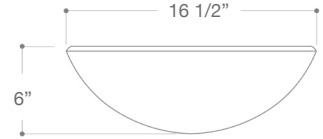

GLASS VESSEL SINKS

VIGO CRYSTALLINE GLASS
VESSEL BATHROOM SINK
VG07074

VIGO SHEER BLACK GLASS VESSEL BATHROOM SINK

Item No. VG07042
Height 6"
Thickness 1/2"
Diameter 16 1/2"
Unit Price 99.90 USD

VIGO TITANIUM GLASS VESSEL BATHROOM SINK

Item No. VG07050
Height 6"
Thickness 1/2"
Diameter 16 1/2"
Unit Price 99.90 USD

VIGO GRAY ONYX GLASS VESSEL BATHROOM SINK

Item No. VG07051
Height 6"
Thickness 1/2"
Diameter 16 1/2"
Unit Price 99.90 USD

VIGO RECTANGULAR GRAY ONYX GLASS VESSEL BATHROOM SINK