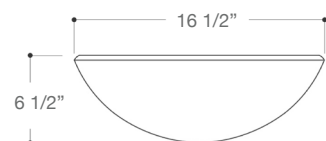

VIGO CRYSTALLINE GLASS VESSEL BATHROOM SINK

Item No.	VG07074
Height	6 1/2"
Thickness	1/2"
Diameter	16 1/2"
Unit Price	89.90 USD