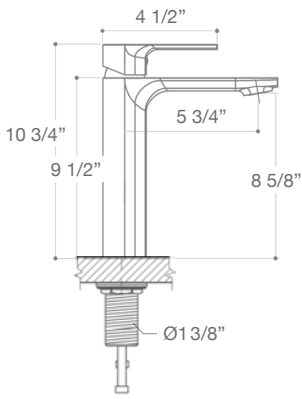

**VIGO NORFOLK VESSEL
BATHROOM FAUCET**

Item No.	VG03027
Spout Reach	5 3/4"
Spout Height	8 5/8"
Faucet Height	10 3/4"
Unit Price	159.90 - 169.90 USD

**VIGO NIKO VESSEL
BATHROOM FAUCET**

Item No.	VG03024
Spout Reach	5 1/4"
Spout Height	8"
Faucet Height	10 1/2"
Unit Price	169.90 - 199.90 USD

**VIGO SEVILLE VESSEL
BATHROOM FAUCET**

Item No.	VG03009
Spout Reach	4 3/4"
Spout Height	9"
Faucet Height	13"
Unit Price	109.90 - 129.90 USD

**VIGO AMADA VESSEL
BATHROOM FAUCET**

Item No.	VG03026
Spout Reach	5 3/8"
Spout Height	8 1/8"
Faucet Height	10 3/8"
Unit Price	139.90 - 159.90 USD

**VIGO LINUS VESSEL
BATHROOM FAUCET**

Item No.	VG03013
Spout Reach	5 1/8"
Spout Height	8 3/8"
Faucet Height	12 3/8"
Unit Price	129.90 - 159.90 USD

**VIGO DIOR VESSEL
BATHROOM FAUCET**

Item No.	VG03003
Spout Reach	4"
Spout Height	8"
Faucet Height	12 3/4"
Unit Price	109.90 - 149.90 USD