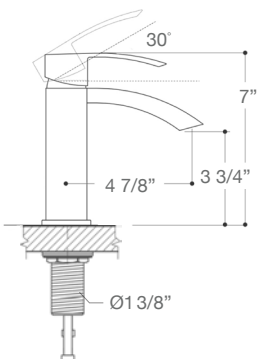

VIGO BOVA SINGLE HOLE BATHROOM FAUCET

Item No.	VG01023
Spout Reach	4 1/2"
Spout Height	2 1/2"
Faucet Height	6 1/4"
Unit Price	99.90 - 109.90 USD

VIGO ALICIA SINGLE HOLE BATHROOM FAUCET

Item No.	VG01008
Spout Reach	4"
Spout Height	3 5/8"
Faucet Height	8 3/4"
Unit Price	99.90 - 109.90 USD

VIGO PENELA SINGLE HOLE BATHROOM FAUCET

Item No.	VG01028
Spout Reach	5 1/8"
Spout Height	3 1/2"
Faucet Height	7 1/2"
Unit Price	99.90 - 149.90 USD

VESSEL FAUCETS

VIGO AMADA VESSEL
BATHROOM FAUCET
VG03026