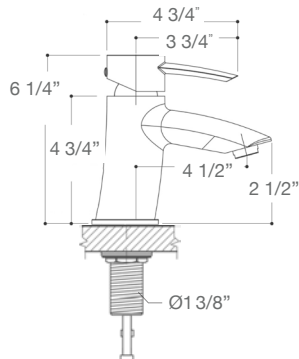

VIGO BOVA SINGLE HOLE BATHROOM FAUCET

Item No.	VG01023
Spout Reach	4 1/2"
Spout Height	2 1/2"
Faucet Height	6 1/4"
Unit Price	99.90 - 109.90 USD

VIGO ALICIA SINGLE HOLE BATHROOM FAUCET

Item No.	VG01008
Spout Reach	4"
Spout Height	3 5/8"
Faucet Height	8 3/4"
Unit Price	99.90 - 109.90 USD

VIGO PENELA SINGLE HOLE BATHROOM FAUCET

Item No.	VG01028
Spout Reach	5 1/8"
Spout Height	3 1/2"
Faucet Height	7 1/2"
Unit Price	99.90 - 149.90 USD

VESSEL FAUCETS

VIGO AMADA VESSEL
BATHROOM FAUCET
VG03026