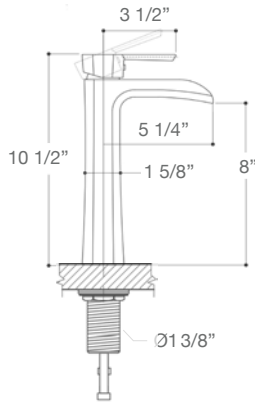

**VIGO NORFOLK VESSEL
BATHROOM FAUCET**

Item No.	VG03027
Spout Reach	5 3/4"
Spout Height	8 5/8"
Faucet Height	10 3/4"
Unit Price	159.90 - 169.90 USD

**VIGO NIKO VESSEL
BATHROOM FAUCET**

Item No.	VG03024
Spout Reach	5 1/4"
Spout Height	8"
Faucet Height	10 1/2"
Unit Price	169.90 - 199.90 USD

**VIGO SEVILLE VESSEL
BATHROOM FAUCET**

Item No.	VG03009
Spout Reach	4 3/4"
Spout Height	9"
Faucet Height	13"
Unit Price	109.90 - 129.90 USD

**VIGO AMADA VESSEL
BATHROOM FAUCET**

Item No.	VG03026
Spout Reach	5 3/8"
Spout Height	8 1/8"
Faucet Height	10 3/8"
Unit Price	139.90 - 159.90 USD

**VIGO LINUS VESSEL
BATHROOM FAUCET**

Item No.	VG03013
Spout Reach	5 1/8"
Spout Height	8 3/8"
Faucet Height	12 3/8"
Unit Price	129.90 - 159.90 USD

**VIGO DIOR VESSEL
BATHROOM FAUCET**

Item No.	VG03003
Spout Reach	4"
Spout Height	8"
Faucet Height	12 3/4"
Unit Price	109.90 - 149.90 USD