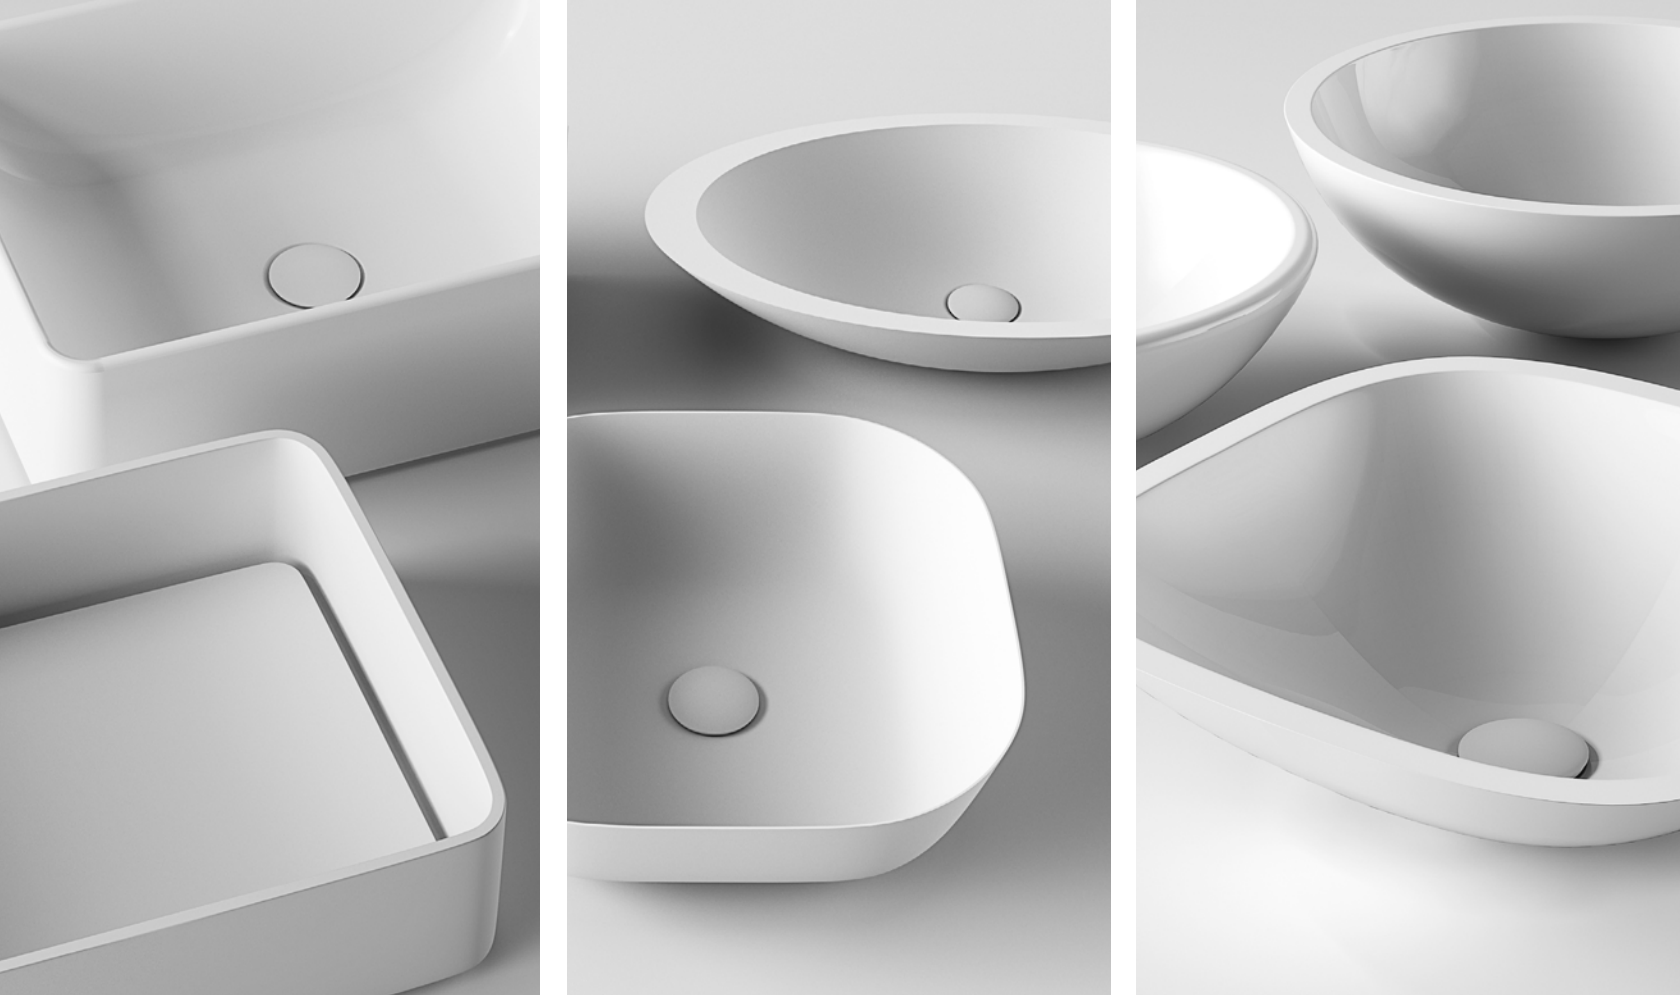

VINGO

ED

VI!

VIGO NORFOLK VESSEL
BATHROOM FAUCET
VG03027

**BATHROOM
COLLECTION**

MAKE YOUR BATHROOM A PERSONAL OASIS

Creating your own peaceful oasis has never been easier. VIGO's exclusive bathroom collection offers every element you need to see the bathroom of your dreams become a reality. Deep, hand-painted vessel bowl sinks pair with wall-mounted or countertop installation faucets to produce a unique, one-of-a-kind bathroom. Our products undergo meticulous inspection to exceed industry standards. This ensures that your space will not only look beautiful, but everything inside it will function optimally as well.

TEMPERATURE CONTROL

The hot/cold lines are metal braided PEX – a high pressure resistant, freeze resistant and thermostable pipe.

BUILT-IN DRIP STOP

Built-in Drip Stop in the back of the spout prevents drips when handle is in the “off” position.