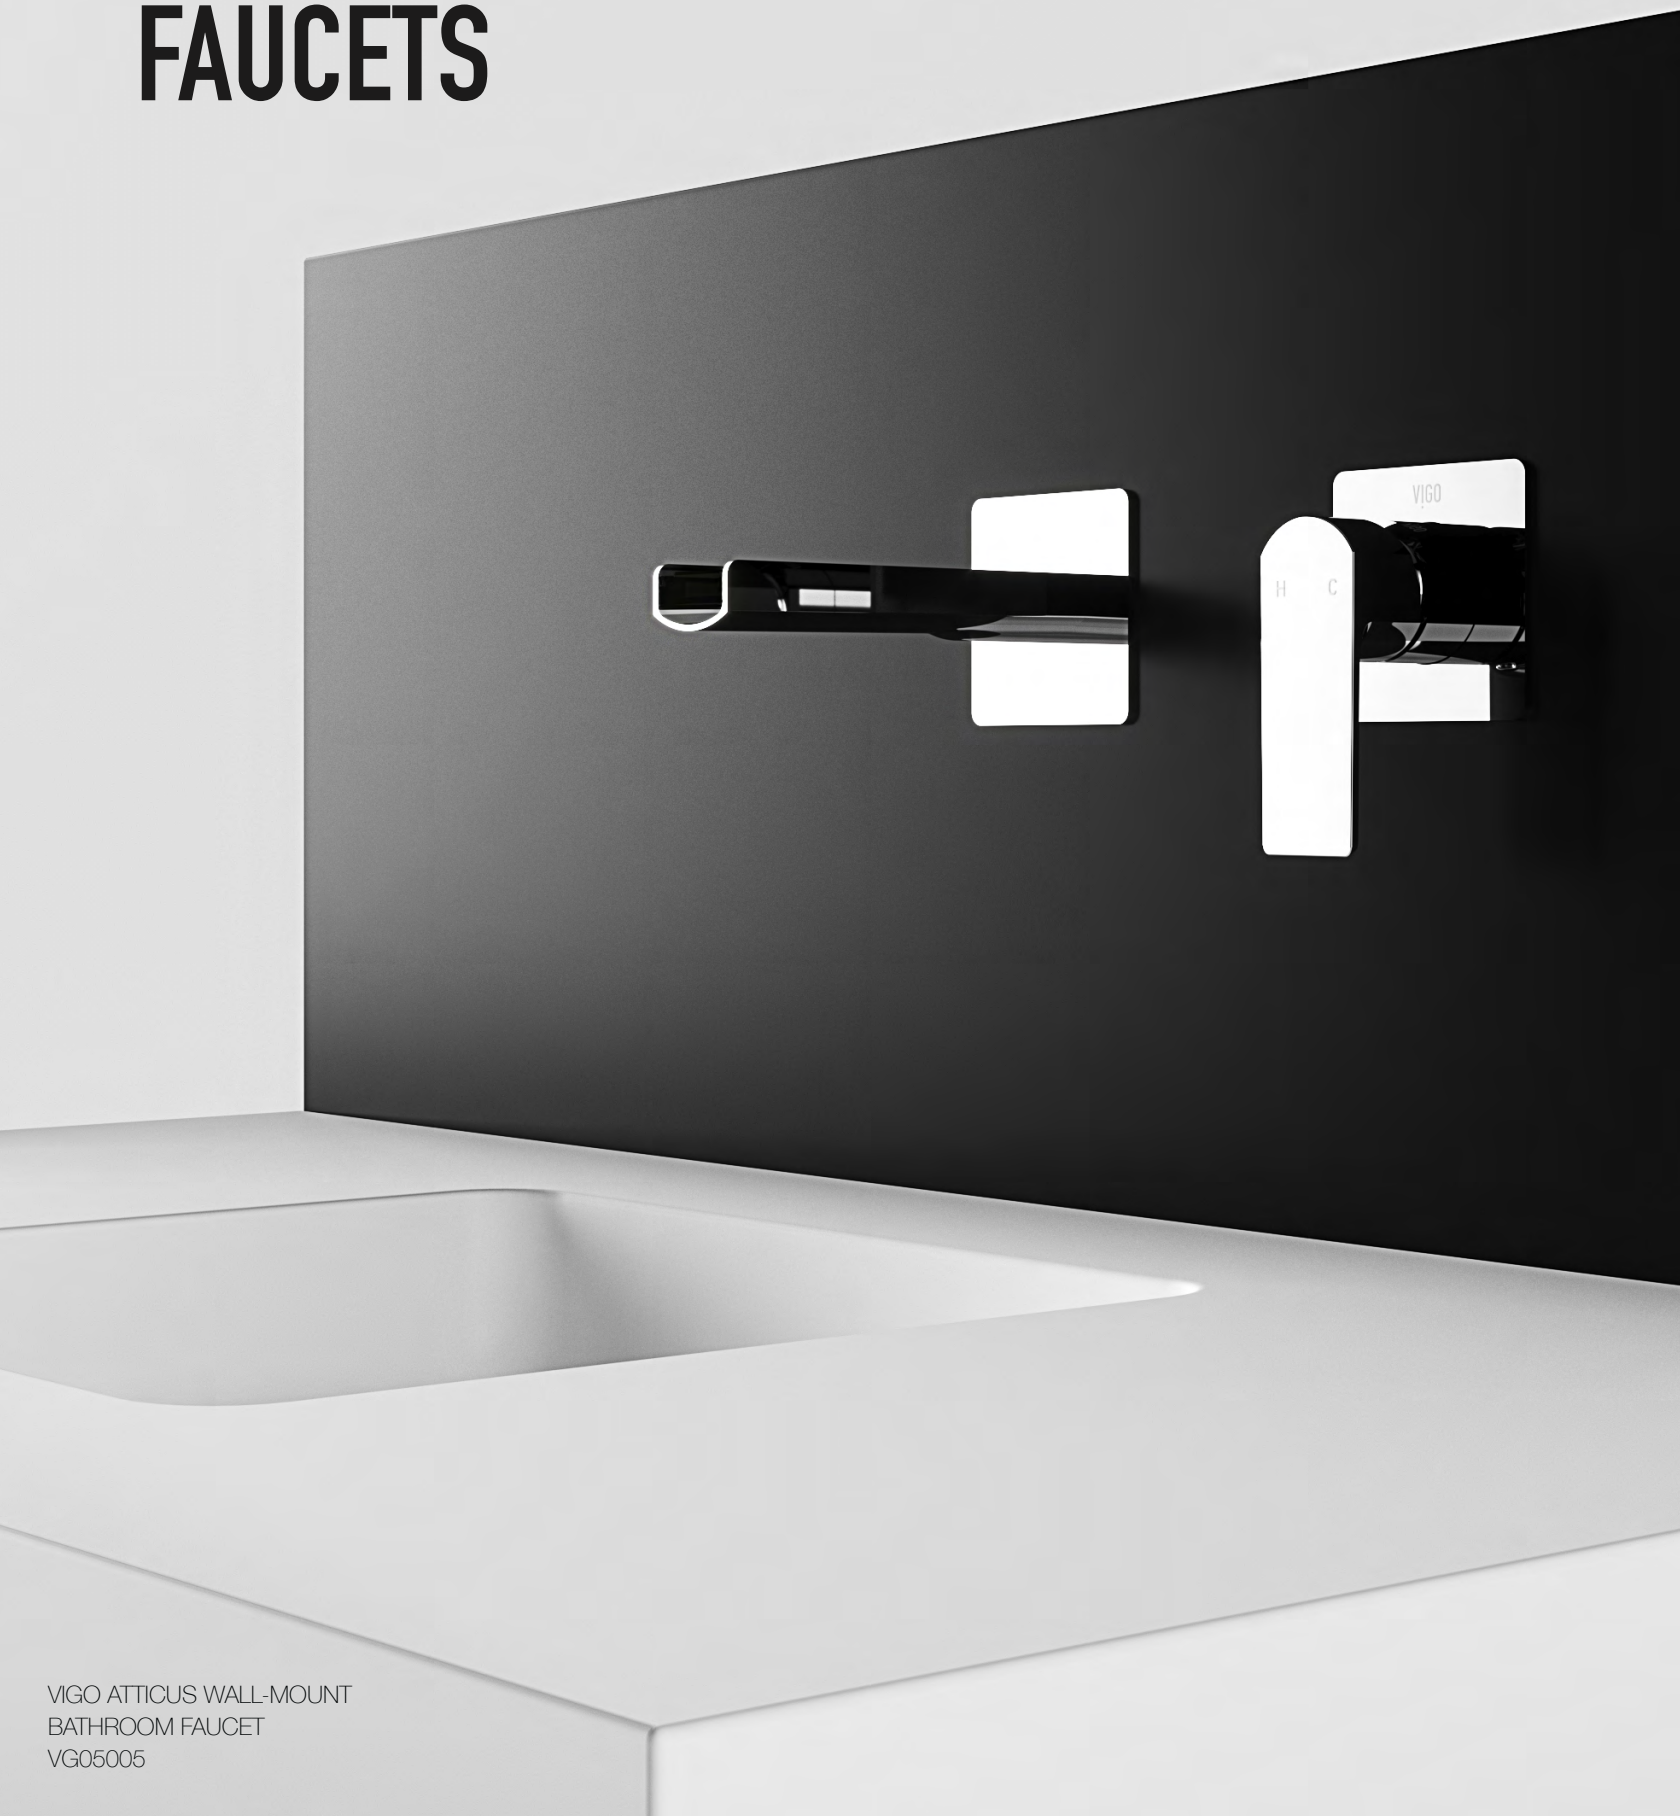

VIGO WATERFALL BATHROOM VESSEL FAUCET

Item No.	VG03002
Disk Height	7 1/4"
Disk Reach	6 1/8"
Faucet Height	11 1/2"
Overall Diameter	7 1/8"
Unit Price	139.90 - 149.90 USD

VIGO WATERFALL BATHROOM VESSEL FAUCET WITH MATTE STONE DISK

Item No.	VG03002-060
Disk Height	7 1/4"
Disk Reach	6 1/8"
Faucet Height	11 1/2"
Overall Diameter	7 1/8"
Unit Price	159.90 - 169.90 USD

UNIQUE DESIGN

VIGO's uniquely designed vessel bathroom faucets come in a variety of shapes and styles. With cascading waterfall-like flows, our faucets feature tall spouts that pair perfectly with our bathroom vessel sinks. Easy to use, VIGO's bathroom faucets are expertly engineered with you in mind.

FINDING YOUR FLOW

WALL- MOUNT FAUCETS

VIGO ATTICUS WALL-MOUNT
BATHROOM FAUCET
VG05005

Certified by IAPMO R&T

VIGO CORNELIUS WALL-MOUNT BATHROOM FAUCET

Item No. VG05004
 Spout Reach 7"
 Faceplate Width 9 7/8"
 Faceplate Height 3 1/8"
 Unit Price 129.90 - 154.90 USD