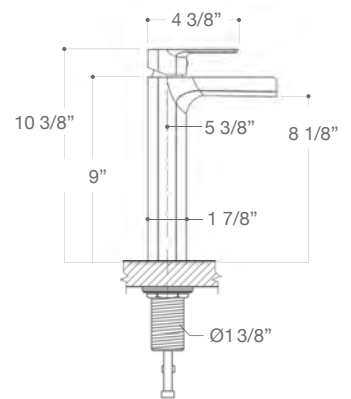

**VIGO NORFOLK VESSEL
BATHROOM FAUCET**

Item No.	VG03027
Spout Reach	5 3/4"
Spout Height	8 5/8"
Faucet Height	10 3/4"
Unit Price	159.90 - 169.90 USD

**VIGO NIKO VESSEL
BATHROOM FAUCET**

Item No.	VG03024
Spout Reach	5 1/4"
Spout Height	8"
Faucet Height	10 1/2"
Unit Price	169.90 - 199.90 USD

**VIGO SEVILLE VESSEL
BATHROOM FAUCET**

Item No.	VG03009
Spout Reach	4 3/4"
Spout Height	9"
Faucet Height	13"
Unit Price	109.90 - 129.90 USD

**VIGO AMADA VESSEL
BATHROOM FAUCET**

Item No.	VG03026
Spout Reach	5 3/8"
Spout Height	8 1/8"
Faucet Height	10 3/8"
Unit Price	139.90 - 159.90 USD

**VIGO LINUS VESSEL
BATHROOM FAUCET**

Item No.	VG03013
Spout Reach	5 1/8"
Spout Height	8 3/8"
Faucet Height	12 3/8"
Unit Price	129.90 - 159.90 USD

**VIGO DIOR VESSEL
BATHROOM FAUCET**

Item No.	VG03003
Spout Reach	4"
Spout Height	8"
Faucet Height	12 3/4"
Unit Price	109.90 - 149.90 USD