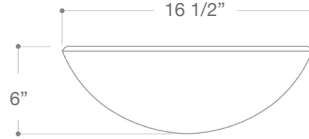

GLASS VESSEL SINKS

VIGO CRYSTALLINE GLASS
VESSEL BATHROOM SINK
VG07074

VIGO SHEER BLACK GLASS VESSEL BATHROOM SINK

Item No. VG07042
Height 6"
Thickness 1/2"
Diameter 16 1/2"
Unit Price 99.90 USD

VIGO TITANIUM GLASS VESSEL BATHROOM SINK

Item No. VG07050
Height 6"
Thickness 1/2"
Diameter 16 1/2"
Unit Price 99.90 USD

VIGO GRAY ONYX GLASS VESSEL BATHROOM SINK

Item No. VG07051
Height 6"
Thickness 1/2"
Diameter 16 1/2"
Unit Price 99.90 USD

VIGO RECTANGULAR GRAY ONYX GLASS VESSEL BATHROOM SINK