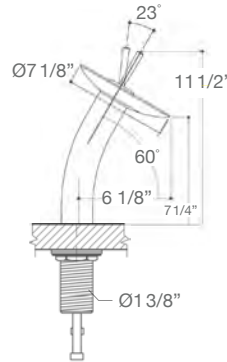

VIGO WATERFALL BATHROOM VESSEL FAUCET

Item No.	VG03002
Disk Height	7 1/4"
Disk Reach	6 1/8"
Faucet Height	11 1/2"
Overall Diameter	7 1/8"
Unit Price	139.90 - 149.90 USD

VIGO WATERFALL BATHROOM VESSEL FAUCET WITH MATTE STONE DISK

Item No.	VG03002-060
Disk Height	7 1/4"
Disk Reach	6 1/8"
Faucet Height	11 1/2"
Overall Diameter	7 1/8"
Unit Price	159.90 - 169.90 USD

UNIQUE DESIGN

VIGO's uniquely designed vessel bathroom faucets come in a variety of shapes and styles. With cascading waterfall-like flows, our faucets feature tall spouts that pair perfectly with our bathroom vessel sinks. Easy to use, VIGO's bathroom faucets are expertly engineered with you in mind.