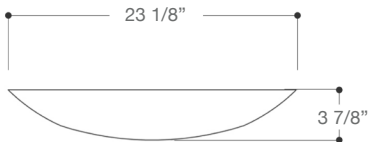

VIGO PETUNIA MATTE STONE VESSEL BATHROOM SINK

Item No. VG04002
Exterior Height 5 3/8"
Exterior Width 15 3/4"
Exterior Length 22 3/4"
Unit Price 169.90 USD