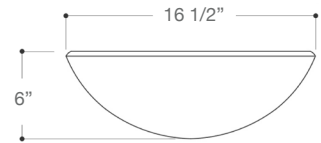

VIGO OCEANIA GLASS VESSEL BATHROOM SINK

Item No.	VG07049
Height	6"
Thickness	1/2"
Diameter	16 1/2"
Unit Price	99.90 USD