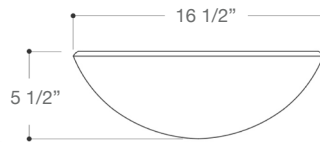

**VIGO MARIE PHOENIX STONE VESSEL
BATHROOM SINK**

Item No.	VG07040
Height	5 1/2"
Diameter	16 1/2"
Thickness	5/8"
Unit Price	119.90 USD