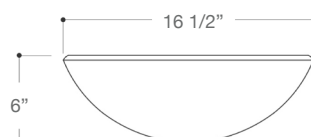

VIGO MEDITERRANEAN SEASHELL GLASS VESSEL BATHROOM SINK

Item No. VG07032
Height 6"
Thickness 5/8"
Diameter 16 1/2"
Unit Price 109.90 USD