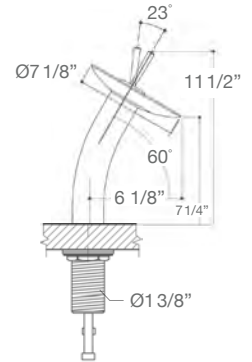

VIGO WATERFALL BATHROOM VESSEL FAUCET

Item No.	VG03002
Disk Height	7 1/4"
Disk Reach	6 1/8"
Faucet Height	11 1/2"
Overall Diameter	7 1/8"
Unit Price	139.90 - 149.90 USD

VIGO WATERFALL BATHROOM VESSEL FAUCET WITH MATTE STONE DISK

Item No.	VG03002-060
Disk Height	7 1/4"
Disk Reach	6 1/8"
Faucet Height	11 1/2"
Overall Diameter	7 1/8"
Unit Price	159.90 - 169.90 USD

UNIQUE DESIGN

VIGO's uniquely designed vessel bathroom faucets come in a variety of shapes and styles. With cascading waterfall-like flows, our faucets feature tall spouts that pair perfectly with our bathroom vessel sinks. Easy to use, VIGO's bathroom faucets are expertly engineered with you in mind.