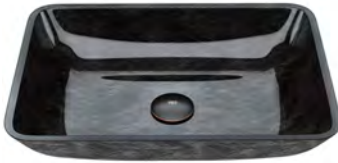

GLASS VESSEL SINKS

VIGO CRYSTALLINE GLASS
VESSEL BATHROOM SINK
VG07074

VIGO SHEER BLACK GLASS VESSEL BATHROOM SINK

Item No. VG07042
Height 6"
Thickness 1/2"
Diameter 16 1/2"
Unit Price 99.90 USD

VIGO TITANIUM GLASS VESSEL BATHROOM SINK

Item No. VG07050
Height 6"
Thickness 1/2"
Diameter 16 1/2"
Unit Price 99.90 USD

VIGO GRAY ONYX GLASS VESSEL BATHROOM SINK

Item No. VG07051
Height 6"
Thickness 1/2"
Diameter 16 1/2"
Unit Price 99.90 USD

VIGO RECTANGULAR GRAY ONYX GLASS VESSEL BATHROOM SINK