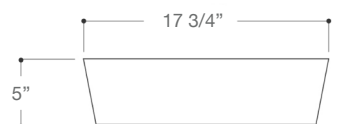

VIGO VINCA MATTE STONE VESSEL BATHROOM SINK

Item No. VG04007
Exterior Height 4 5/8"
Exterior Width 13 3/4"
Exterior Length 18"
Unit Price 169.90 USD

VIGO CAMELLIA MATTE STONE VESSEL BATHROOM SINK

Item No. VG04008
Exterior Height 4 1/2"
Exterior Width 14 3/4"
Exterior Length 14 3/8"
Unit Price 179.90 USD

VIGO HYACINTH MATTE STONE VESSEL BATHROOM SINK

Item No. VG04009
Exterior Height 4"
Exterior Width 13 3/4"
Exterior Length 13 3/4"
Unit Price 169.90 USD

VIGO MAGNOLIA MATTE STONE VESSEL BATHROOM SINK

Item No. VG04010
Exterior Height 4 3/4"
Exterior Width 13 7/8"
Exterior Length 21 1/4"
Unit Price 179.90 USD

VIGO WISTERIA MATTE STONE VESSEL BATHROOM SINK

Item No. VG04011
Exterior Height 3 7/8"
Exterior Width 13 1/2"
Exterior Length 23 1/8"
Unit Price 179.90 USD

VIGO PEONY MATTE STONE VESSEL BATHROOM SINK

Item No. VG04012
Exterior Height 5"
Exterior Width 20"
Exterior Length 15 1/4"
Unit Price 189.90 USD

VIGO AMARYLLIS MATTE STONE VESSEL BATHROOM SINK

Item No. VG04005
Exterior Height 6 1/4"
Exterior Width 14 3/8"
Exterior Length 19 3/4"
Unit Price 169.90 USD

VIGO JASMINE MATTE STONE VESSEL BATHROOM SINK

Item No. VG04013
Exterior Height 4 7/8"
Exterior Width 14 5/8"
Exterior Length 18 1/8"
Unit Price 179.90 USD

VIGO PETUNIA MATTE STONE VESSEL BATHROOM SINK

Item No. VG04002
Exterior Height 5 3/8"
Exterior Width 15 3/4"
Exterior Length 22 3/4"
Unit Price 169.90 USD

VIGO DIANTHUS MATTE STONE VESSEL BATHROOM SINK

Item No. VG04001
Exterior Height 5"
Exterior Width 14 1/2"
Exterior Length 14 1/2"
Unit Price 149.90 USD

VIGO HIBISCUS MATTE STONE VESSEL BATHROOM SINK

Item No. VG04002
Exterior Height 5 3/8"
Exterior Width 12 1/2"
Exterior Length 22 3/4"
Unit Price 179.90 USD

VIGO MARIGOLD MATTE STONE VESSEL BATHROOM SINK