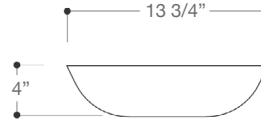

VIGO WISTERIA MATTE STONE VESSEL BATHROOM SINK

Item No. VG04011
Exterior Height 3 7/8"
Exterior Width 13 1/2"
Exterior Length 23 1/8"
Unit Price 179.90 USD