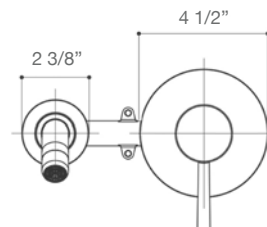

VIGO OLUS WALL-MOUNT BATHROOM FAUCET

Item No. VG05001
Spout Reach 7 1/8"
Faceplate Width 2 3/8"
Faceplate Height 4 1/2"
Unit Price 99.90 - 139.90 USD