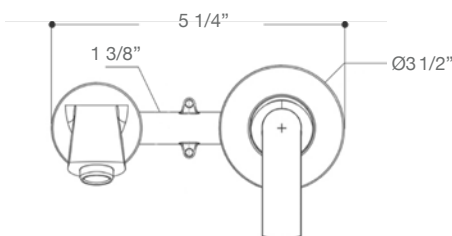

Certified by IAPMO R&T

VIGO TITUS WALL-MOUNT BATHROOM FAUCET

Item No. VG05002
 Spout Reach 8 1/4"
 Faceplate Width 11"
 Faceplate Height 3 1/8"
 Unit Price 119.90 - 139.90 USD

Certified by IAPMO R&T

VIGO ATTICUS WALL-MOUNT BATHROOM FAUCET

Item No. VG05005
 Spout Reach 6 5/8"
 Faceplate Width 3 3/8"
 Faceplate Height 3 3/8"
 Unit Price 139.90 - 159.90 USD

Certified by IAPMO R&T

VIGO ALDOUS WALL-MOUNT BATHROOM FAUCET

Item No. VG05003
 Spout Reach 7 1/8"
 Faceplate Width 3 1/2"
 Faceplate Height 5 1/4"
 Unit Price 119.90 - 134.90 USD