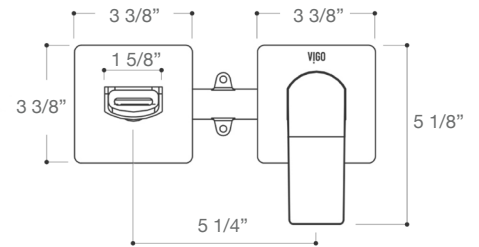

Item No.	VG03002-060
Disk Height	7 1/4"
Disk Reach	6 1/8"
Faucet Height	11 1/2"
Overall Diameter	7 1/8"
Unit Price	159.90 - 169.90 USD

UNIQUE DESIGN

VIGO's uniquely designed vessel bathroom faucets come in a variety of shapes and styles. With cascading waterfall-like flows, our faucets feature tall spouts that pair perfectly with our bathroom vessel sinks. Easy to use, VIGO's bathroom faucets are expertly engineered with you in mind.

Certified by IAPMO R&T

VIGO TITUS WALL-MOUNT BATHROOM FAUCET

Item No. VG05002
 Spout Reach 8 1/4"
 Faceplate Width 11"
 Faceplate Height 3 1/8"
 Unit Price 119.90 - 139.90 USD

Certified by IAPMO R&T

VIGO ATTICUS WALL-MOUNT BATHROOM FAUCET

Item No. VG05005
 Spout Reach 6 5/8"
 Faceplate Width 3 3/8"
 Faceplate Height 3 3/8"
 Unit Price 139.90 - 159.90 USD

Certified by IAPMO R&T

VIGO ALDOUS WALL-MOUNT BATHROOM FAUCET

Item No. VG05003
 Spout Reach 7 1/8"
 Faceplate Width 3 1/2"
 Faceplate Height 5 1/4"
 Unit Price 119.90 - 134.90 USD