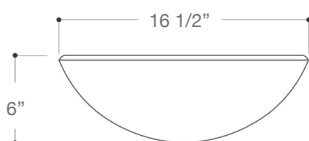

VIGO WALNUT SHELL GLASS VESSEL BATHROOM SINK

Item No. VG07038
Height 6"
Thickness 3/4"
Diameter 16 1/2"
Unit Price 119.90 USD