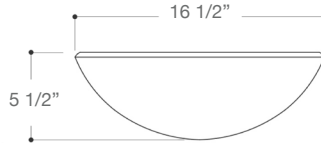

VIGO SIMPLY SILVER GLASS VESSEL BATHROOM SINK

Item No.	VG07053
Height	5 1/2"
Thickness	1/2"
Diameter	16 1/2"
Unit Price	99.90 USD