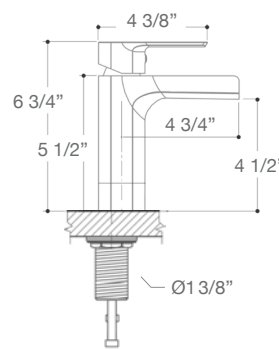

VIGO SATRO SINGLE HOLE BATHROOM FAUCET

Item No.	VG01015
Spout Reach	4 7/8"
Spout Height	3 3/4"
Faucet Height	7"
Unit Price	129.90 - 139.90 USD