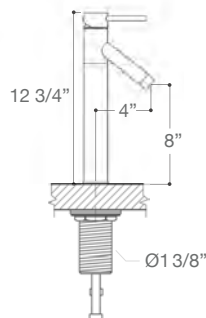

**VIGO LINUS VESSEL
BATHROOM FAUCET**

Item No.	VG03013
Spout Reach	5 1/8"
Spout Height	8 3/8"
Faucet Height	12 3/8"
Unit Price	129.90 - 159.90 USD

**VIGO DIOR VESSEL
BATHROOM FAUCET**

Item No.	VG03003
Spout Reach	4"
Spout Height	8"
Faucet Height	12 3/4"
Unit Price	109.90 - 149.90 USD

**VIGO DURIS VESSEL
BATHROOM FAUCET**

Item No.	VG03007
Spout Reach	4 7/8"
Spout Height	9"
Faucet Height	12"
Unit Price	149.90 - 169.90 USD

**VIGO SHADOW VESSEL
BATHROOM FAUCET**

Item No.	VG03008
Spout Reach	5"
Spout Height	9 1/4"
Faucet Height	12 3/4"
Unit Price	129.90 - 139.90 USD