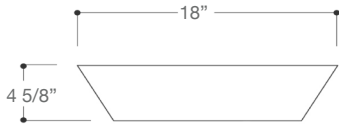

VIGO WISTERIA MATTE STONE VESSEL BATHROOM SINK

Item No. VG04011
Exterior Height 3 7/8"
Exterior Width 13 1/2"
Exterior Length 23 1/8"
Unit Price 179.90 USD