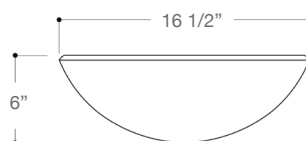

VIGO WHITE FROST GLASS VESSEL BATHROOM SINK

Item No.	VG07043
Height	6"
Thickness	1/2"
Diameter	16 1/2"
Unit Price	99.90 USD