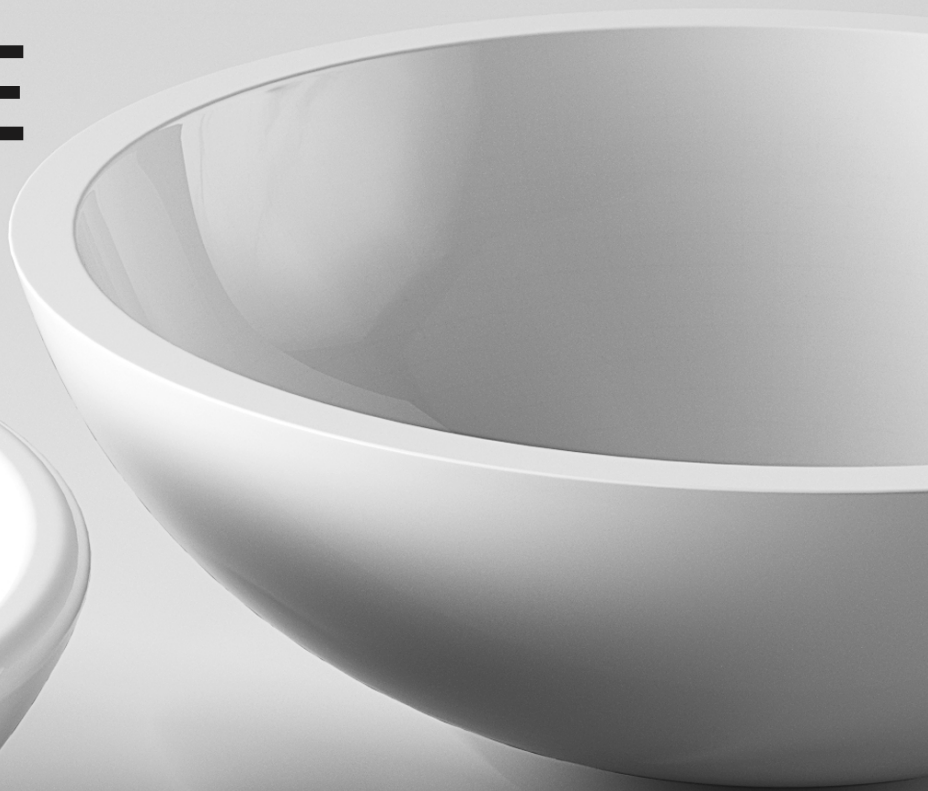

VIGO ICICLES GLASS VESSEL BATHROOM SINK

Item No.	VG07006
Height	6"
Thickness	1/2"
Diameter	16 1/2"
Unit Price	99.90 USD

VIGO WHITE FROST GLASS VESSEL BATHROOM SINK

Item No.	VG07043
Height	6"
Thickness	1/2"
Diameter	16 1/2"
Unit Price	99.90 USD

VIGO CRYSTALLINE GLASS VESSEL BATHROOM SINK

Item No.	VG07074
Height	6 1/2"
Thickness	1/2"
Diameter	16 1/2"
Unit Price	89.90 USD

PHOENIX STONE VESSEL SINKS

TOP RIGHT

VIGO VICTORIA PHOENIX STONE
VESSEL BATHROOM SINK
VG07041