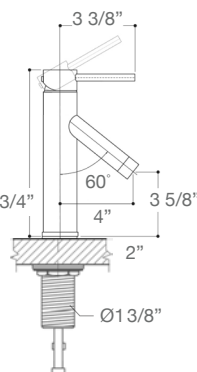

VIGO BOVA SINGLE HOLE BATHROOM FAUCET

Item No.	VG01023
Spout Reach	4 1/2"
Spout Height	2 1/2"
Faucet Height	6 1/4"
Unit Price	99.90 - 109.90 USD

VIGO ALICIA SINGLE HOLE BATHROOM FAUCET

Item No.	VG01008
Spout Reach	4"
Spout Height	3 5/8"
Faucet Height	8 3/4"
Unit Price	99.90 - 109.90 USD

VIGO PENELA SINGLE HOLE BATHROOM FAUCET

Item No.	VG01028
Spout Reach	5 1/8"
Spout Height	3 1/2"
Faucet Height	7 1/2"
Unit Price	99.90 - 149.90 USD

VESSEL FAUCETS

VIGO AMADA VESSEL
BATHROOM FAUCET
VG03026