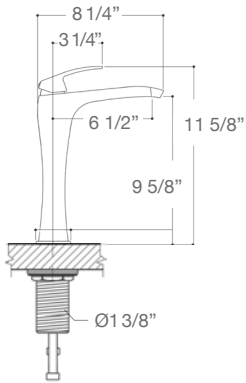

VIGO WATERFALL BATHROOM VESSEL FAUCET

Item No.	VG03002
Disk Height	7 1/4"
Disk Reach	6 1/8"
Faucet Height	11 1/2"
Overall Diameter	7 1/8"
Unit Price	139.90 - 149.90 USD

VIGO WATERFALL BATHROOM VESSEL FAUCET WITH MATTE STONE DISK

Item No.	VG03002-060
Disk Height	7 1/4"
Disk Reach	6 1/8"
Faucet Height	11 1/2"
Overall Diameter	7 1/8"
Unit Price	159.90 - 169.90 USD

UNIQUE DESIGN

VIGO's uniquely designed vessel bathroom faucets come in a variety of shapes and styles. With cascading waterfall-like flows, our faucets feature tall spouts that pair perfectly with our bathroom vessel sinks. Easy to use, VIGO's bathroom faucets are expertly engineered with you in mind.