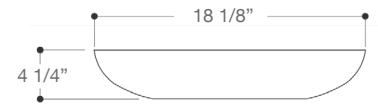

VIGO RECTANGULAR SHEER BLACK GLASS VESSEL BATHROOM SINK

Item No. VG07107
Height 4 1/4"
Width 18 1/8"
Length 13 1/8"
Thickness 1/2"
Unit Price $119.90 USD