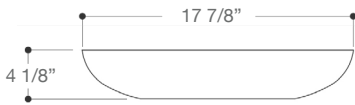

VIGO RECTANGULAR SHEER SEPIA GLASS VESSEL BATHROOM SINK

Item No.	VG07087
Height	4 1/8"
Width	17 7/8"
Length	12 7/8"
Thickness	1/2"
Unit Price	109.90 USD