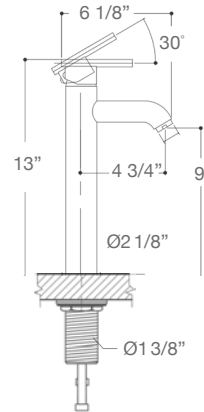

VIGO PENELA SINGLE HOLE BATHROOM FAUCET

Item No.	VG01028
Spout Reach	5 1/8"
Spout Height	3 1/2"
Faucet Height	7 1/2"
Unit Price	99.90 - 149.90 USD

VESSEL FAUCETS

VIGO AMADA VESSEL
BATHROOM FAUCET
VG03026

**VIGO NORFOLK VESSEL
BATHROOM FAUCET**

Item No.	VG03027
Spout Reach	5 3/4"
Spout Height	8 5/8"
Faucet Height	10 3/4"
Unit Price	159.90 - 169.90 USD

**VIGO NIKO VESSEL
BATHROOM FAUCET**

Item No.	VG03024
Spout Reach	5 1/4"
Spout Height	8"
Faucet Height	10 1/2"
Unit Price	169.90 - 199.90 USD

**VIGO SEVILLE VESSEL
BATHROOM FAUCET**

Item No.	VG03009
Spout Reach	4 3/4"
Spout Height	9"
Faucet Height	13"
Unit Price	109.90 - 129.90 USD

**VIGO AMADA VESSEL
BATHROOM FAUCET**

Item No.	VG03026
Spout Reach	5 3/8"
Spout Height	8 1/8"
Faucet Height	10 3/8"
Unit Price	139.90 - 159.90 USD

**VIGO LINUS VESSEL
BATHROOM FAUCET**

Item No.	VG03013
Spout Reach	5 1/8"
Spout Height	8 3/8"
Faucet Height	12 3/8"
Unit Price	129.90 - 159.90 USD

**VIGO DIOR VESSEL
BATHROOM FAUCET**

Item No.	VG03003
Spout Reach	4"
Spout Height	8"
Faucet Height	12 3/4"
Unit Price	109.90 - 149.90 USD