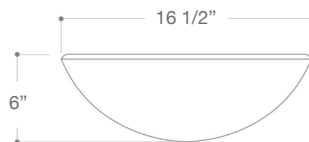

VIGO LIQUID GOLD GLASS VESSEL BATHROOM SINK

Item No. VG07026
Height 6"
Thickness 1/2"
Diameter 16 1/2"
Unit Price 99.90 USD