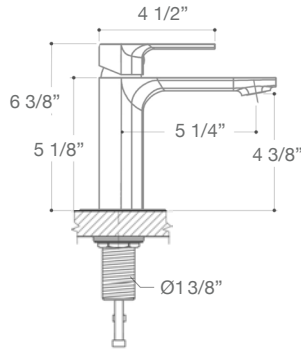

VIGO SATRO SINGLE HOLE BATHROOM FAUCET

Item No.	VG01015
Spout Reach	4 7/8"
Spout Height	3 3/4"
Faucet Height	7"
Unit Price	129.90 - 139.90 USD