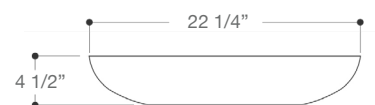

GOLDEN GREEK GLASS VESSEL BATHROOM SINK

Item No. VG07045
Height 4 1/2"
Width 22 1/4"
Length 14 1/2"
Thickness 1/2"
Unit Price $119.90 USD