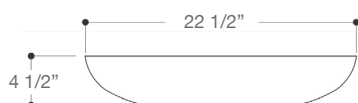

VIGO 22 1/2" RECTANGULAR AMBER SUNSET GLASS VESSEL BATHROOM SINK

Item No. VG07046
Height 4 1/2"
Width 22 1/2"
Length 14 1/2"
Thickness 1/2"
Unit Price 119.90 USD