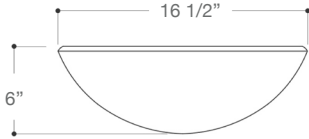

VIGO SHEER BLACK GLASS VESSEL BATHROOM SINK

Item No. VG07042
Height 6"
Thickness 1/2"
Diameter 16 1/2"
Unit Price 99.90 USD