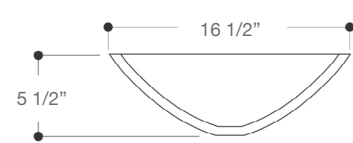

BATHROOM ACCESSORIES