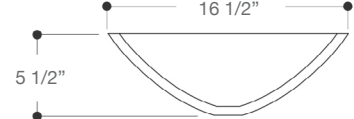

VIGO SIMPLY SILVER GLASS VESSEL BATHROOM SINK

Item No.	VG07103
Height	5 1/2"
Width	16 1/2"
Length	16 1/2"
Thickness	5/8"
Unit Price	109.90 USD