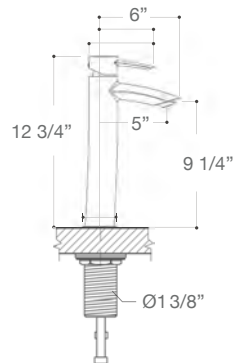

**VIGO LINUS VESSEL
BATHROOM FAUCET**

Item No.	VG03013
Spout Reach	5 1/8"
Spout Height	8 3/8"
Faucet Height	12 3/8"
Unit Price	129.90 - 159.90 USD

**VIGO DIOR VESSEL
BATHROOM FAUCET**

Item No.	VG03003
Spout Reach	4"
Spout Height	8"
Faucet Height	12 3/4"
Unit Price	109.90 - 149.90 USD

**VIGO DURIS VESSEL
BATHROOM FAUCET**

Item No.	VG03007
Spout Reach	4 7/8"
Spout Height	9"
Faucet Height	12"
Unit Price	149.90 - 169.90 USD

**VIGO SHADOW VESSEL
BATHROOM FAUCET**

Item No.	VG03008
Spout Reach	5"
Spout Height	9 1/4"
Faucet Height	12 3/4"
Unit Price	129.90 - 139.90 USD