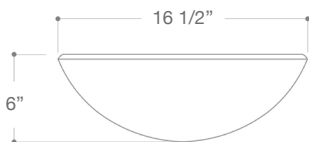

VIGO GOLDEN GREEK GLASS VESSEL BATHROOM SINK

Item No. VG07019
Height 6"
Thickness 5/8"
Diameter 16 1/2"
Unit Price 109.90 USD