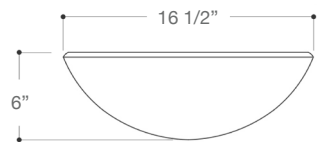

VIGO RUSSET GLASS VESSEL BATHROOM SINK

Item No. VG07505
Height 6"
Thickness 1/2"
Diameter 16 1/2"
Unit Price 99.90 USD