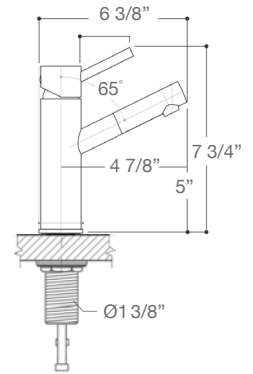

VIGO SATRO SINGLE HOLE BATHROOM FAUCET

Item No.	VG01015
Spout Reach	4 7/8"
Spout Height	3 3/4"
Faucet Height	7"
Unit Price	129.90 - 139.90 USD