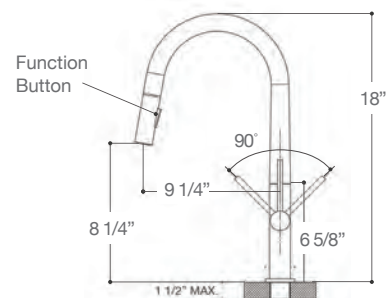

**VIGO LAURELTON PULL-DOWN
SPRAY KITCHEN FAUCET**

Item No. VG02022
 Spout reach 9 3/8"
 Faucet height 22 3/8"
 Unit Price 179.90 - 219.90 USD

**VIGO BRANT PULL-DOWN
SPRAY KITCHEN FAUCET**

Item No. VG02003
 Spout reach 8 1/4"
 Faucet height 18 1/2"
 Unit Price 179.90 - 199.90 USD

Item No. VG02027
 Spout reach 9 3/8"
 Faucet height 23 1/2"
 Unit Price 179.90 - 199.90 USD

**VIGO GREENWICH PULL-DOWN
SPRAY KITCHEN FAUCET**

Item No. VG02029
 Spout reach 9 1/4"
 Faucet height 18"
 Unit Price 179.90 - 199.90 USD