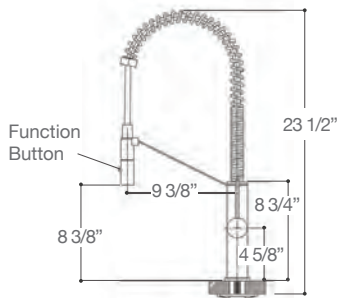

**VIGO LAURELTON PULL-DOWN
SPRAY KITCHEN FAUCET**

Item No. VG02022
 Spout reach 9 3/8"
 Faucet height 22 3/8"
 Unit Price 179.90 - 219.90 USD

**VIGO BRANT PULL-DOWN
SPRAY KITCHEN FAUCET**

Item No. VG02003
 Spout reach 8 1/4"
 Faucet height 18 1/2"
 Unit Price 179.90 - 199.90 USD

Item No. VG02027
 Spout reach 9 3/8"
 Faucet height 23 1/2"
 Unit Price 179.90 - 199.90 USD

**VIGO GREENWICH PULL-DOWN
SPRAY KITCHEN FAUCET**

Item No. VG02029
 Spout reach 9 1/4"
 Faucet height 18"
 Unit Price 179.90 - 199.90 USD