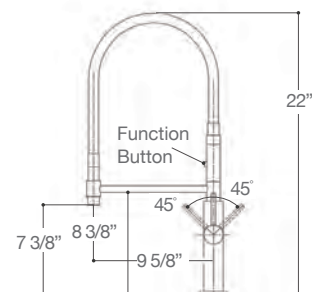

Item No. VG02027
 Spout reach 9 3/8"
 Faucet height 23 1/2"
 Unit Price 179.90 - 199.90 USD

**VIGO GREENWICH PULL-DOWN
SPRAY KITCHEN FAUCET**

Item No. VG02029
 Spout reach 9 1/4"
 Faucet height 18"
 Unit Price 179.90 - 199.90 USD

**VIGO OAKHURST LED PULL-DOWN
KITCHEN FAUCET**

Item No. VG02030
 Spout reach 6 1/8"
 Faucet height 18 1/4"
 Unit Price 189.90 - \$199.90 USD

**VIGO NORWOOD MAGNETIC
SPRAY KITCHEN FAUCET**

Item No. VG02026
 Spout reach 9 5/8"
 Faucet height 22"
 Unit Price 199.90 - 219.90 USD