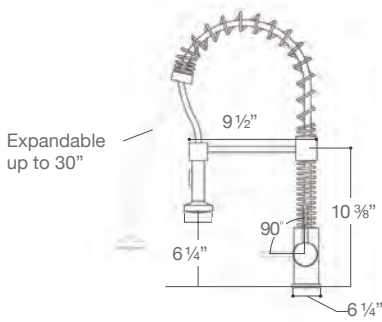

**VIGO EDISON PULL-DOWN
SPRAY KITCHEN FAUCET**

Item No. VG02001
 Spout reach 9 1/2"
 Faucet height 18 1/2"
 Unit Price 169.90 - 199.90 USD

**VIGO ZURICH PULL-DOWN
SPRAY KITCHEN FAUCET**

Item No. VG02007
 Spout reach 9"
 Faucet height 27 1/4"
 Unit Price 259.90 - 339.90 USD

**VIGO GRAMERCY PULL-DOWN
KITCHEN FAUCET**

Item No. VG02008
 Spout reach 7 7/8"
 Faucet height 17"
 Unit Price 179.90 - 199.90 USD

**VIGO DRESDEN PULL-DOWN
SPRAY KITCHEN FAUCET**

Item No. VG02006
 Spout reach 8 3/8"
 Faucet height 28"
 Unit Price 259.90 - 279.90 USD