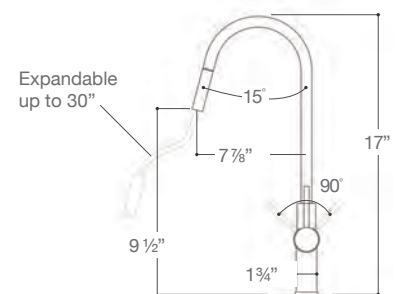

**VIGO EDISON PULL-DOWN
SPRAY KITCHEN FAUCET**

Item No. VG02001
 Spout reach 9 1/2"
 Faucet height 18 1/2"
 Unit Price 169.90 - 199.90 USD

**VIGO ZURICH PULL-DOWN
SPRAY KITCHEN FAUCET**

Item No. VG02007
 Spout reach 9"
 Faucet height 27 1/4"
 Unit Price 259.90 - 339.90 USD

**VIGO GRAMERCY PULL-DOWN
KITCHEN FAUCET**

Item No. VG02008
 Spout reach 7 7/8"
 Faucet height 17"
 Unit Price 179.90 - 199.90 USD

**VIGO DRESDEN PULL-DOWN
SPRAY KITCHEN FAUCET**

Item No. VG02006
 Spout reach 8 3/8"
 Faucet height 28"
 Unit Price 259.90 - 279.90 USD