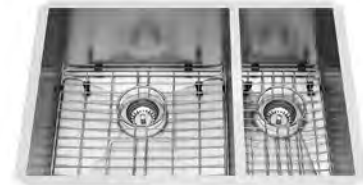

Item No. VG2918K1
 Exterior dimensions 29.25" W x 18.5" D
 Interior dimensions 13" W x 16.5" D (for both bowls)

Unit Price 359.90 USD

VIGO 32" SUFFOLK STAINLESS STEEL DOUBLE BOWL UNDERMOUNT KITCHEN SINK, TWO GRIDS AND TWO STRAINERS

Item No. VG3219AK1
 Exterior dimensions 32" L x 19" W x 10" D
 Interior dimensions 14 1/2" L x 17" W x 9 7/8" D (for both bowls)

Unit Price 399.90 USD

VIGO 29" ENDICOTT STAINLESS STEEL DOUBLE BOWL UNDERMOUNT KITCHEN SINK, WITH 2 GRIDS AND 2 STRAINERS