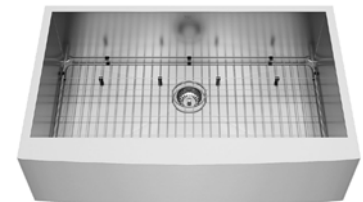

VG3620CK1

LIMITED
LIFETIME
WARRANTY

SHOCK
ABSORBENT

SOUND-
ABSORB™
TECHNOLOGY

ZERO RADIUS
CORNERS

BUILT FOR
STRENGTH

HANDCRAFTED
FROM 304
STAINLESS STEEL