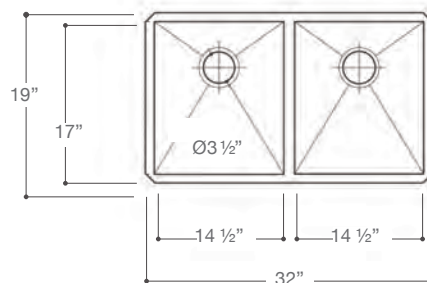

Item No. VG3019BK1
 Exterior dimensions 30" L x 19" W x 10" D
 Interior dimensions 28" L x 17" W x 9 7/8" D
 Unit Price 289.90 USD

VIGO 29" X 18" NEWHALL STAINLESS STEEL UNDERMOUNT DOUBLE BOWL KITCHEN SINK, WITH GRIDS AND STRAINERS

Item No. VG2918K1
 Exterior dimensions 29.25" W x 18.5" D
 Interior dimensions 13" W x 16.5" D (for both bowls)

Unit Price 359.90 USD

VIGO 32" SUFFOLK STAINLESS STEEL DOUBLE BOWL UNDERMOUNT KITCHEN SINK, TWO GRIDS AND TWO STRAINERS

Item No. VG3219AK1
 Exterior dimensions 32" L x 19" W x 10" D
 Interior dimensions 14 1/2" L x 17" W x 9 7/8" D (for both bowls)

Unit Price 399.90 USD

VIGO 29" ENDICOTT STAINLESS STEEL DOUBLE BOWL UNDERMOUNT KITCHEN SINK, WITH 2 GRIDS AND 2 STRAINERS

Item No. VG2920BLK1
 Exterior dimensions 29" L x 20" W x 10 1/4" D
 Interior dimensions of larger bowl: 21" L x 18" W x 9 7/8" D
 Interior dimensions of smaller bowl: 9" L x 18" W x 10" D
 Unit Price 349.90 USD