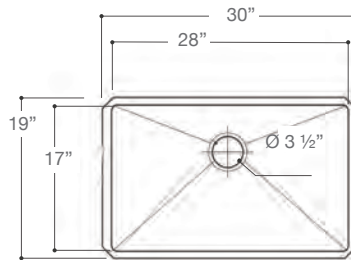

VIGO 30" MERCER STAINLESS STEEL UNDERMOUNT KITCHEN SINK, WITH GRID AND STRAINER

Item No. VGR3019CK1
Exterior dimensions 30" L x 19" W x 10" D
Interior dimensions 28" L x 17" W x 9 7/8" D
Unit Price 259.90 USD