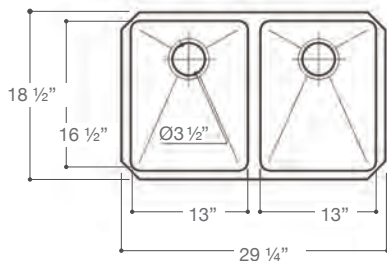

VIGO 29" X 18" NEWHALL STAINLESS STEEL UNDERMOUNT DOUBLE BOWL KITCHEN SINK, WITH GRIDS AND STRAINERS

Item No. VG2918K1
Exterior dimensions 29.25" W x 18.5" D
Interior dimensions 13" W x 16.5" D (for both bowls)

Unit Price 359.90 USD