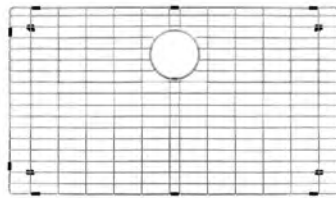

**VIGO 33 5/8" X 17 1/2" KITCHEN SINK
BOTTOM GRID**

Item No. VGG3318
Dimension 17 1/2" L x 33 5/8" W
x 1" H
Corner Radius 5/8"
Unit Price 49.90 USD