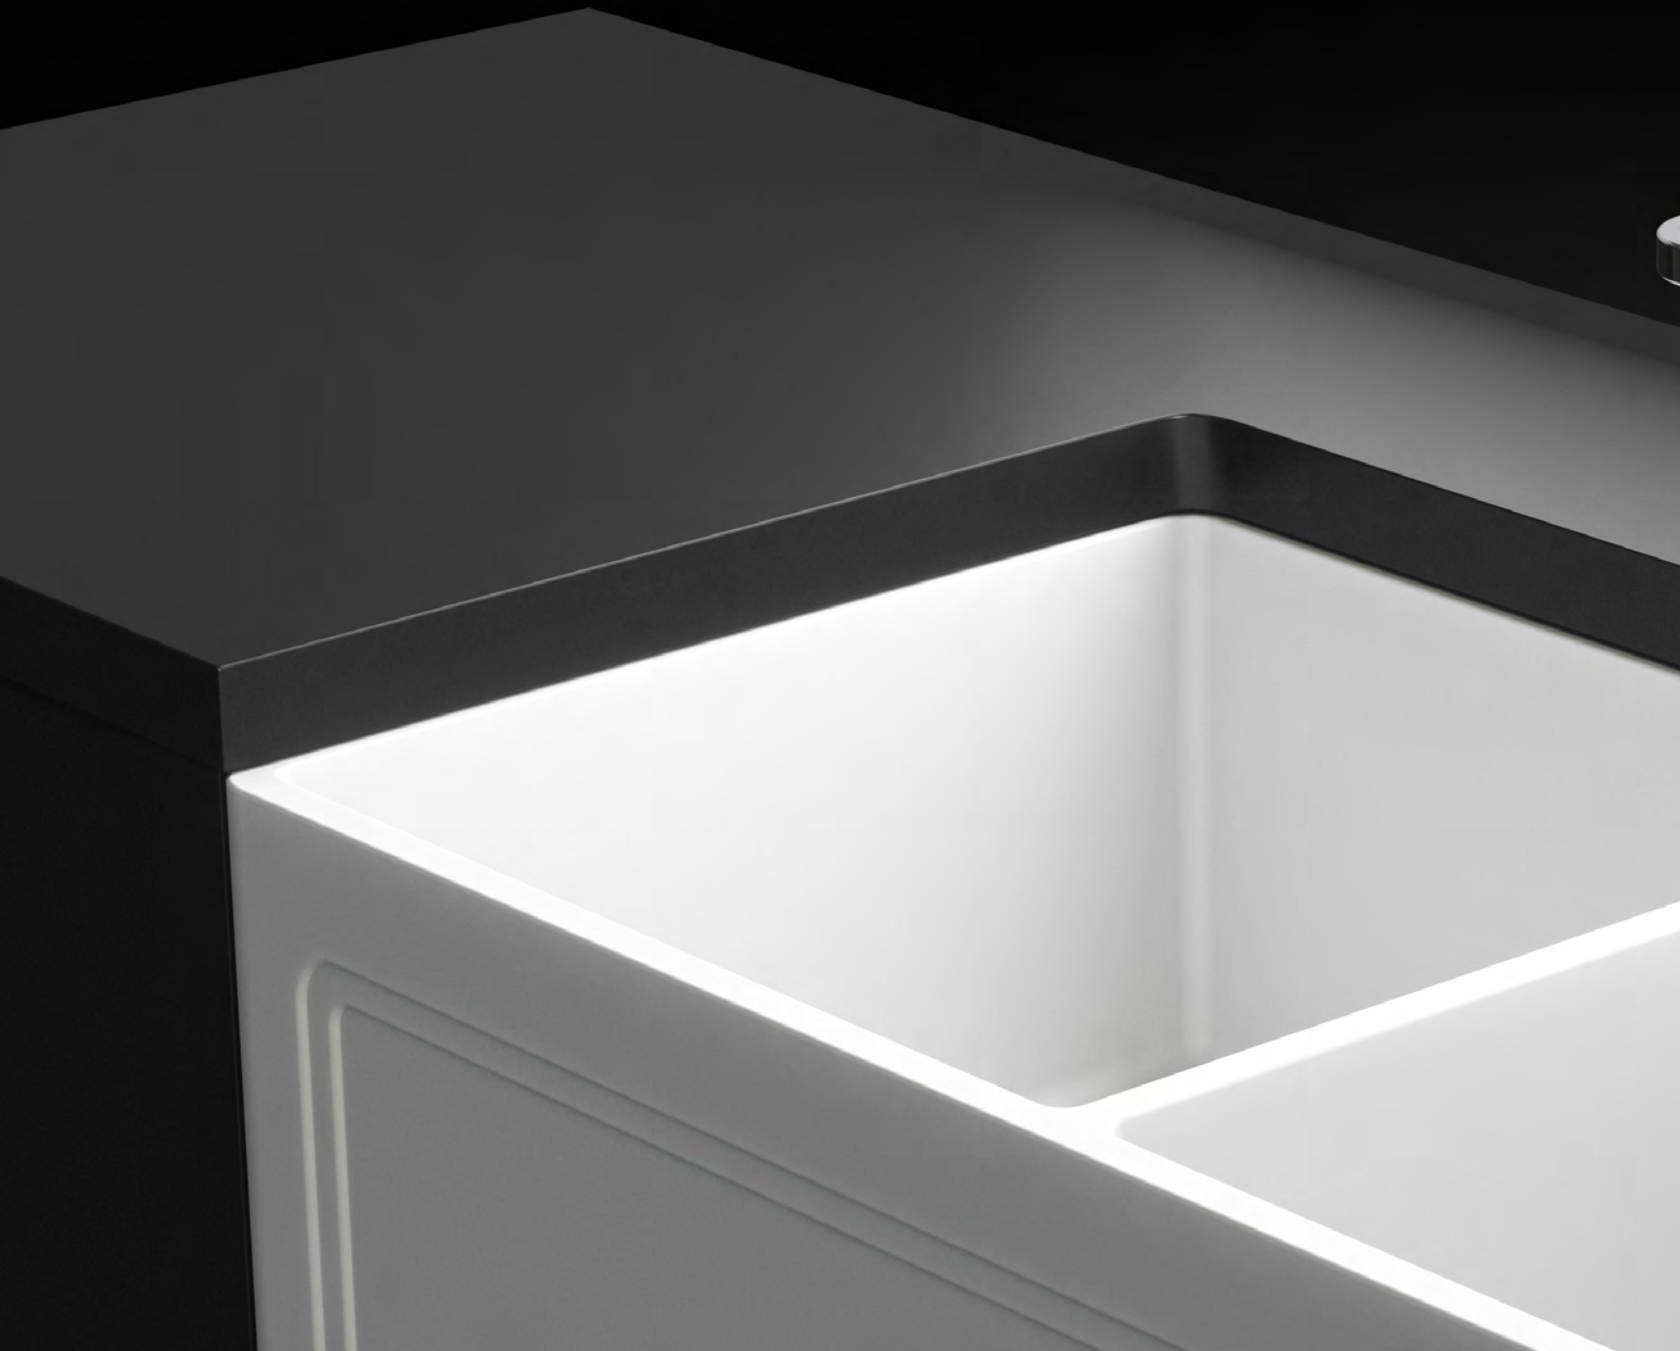

SOUNDABSORB™ TECHNOLOGY

Padded with multi-layered sound eliminating technology and fully undercoated to prevent condensation.

VIGO

MATTE STONE FARMHOUSE SINK

FAUCET

VIGO EDISON PULL-DOWN SPRAY
KITCHEN FAUCET IN CHROME
VG02001CH