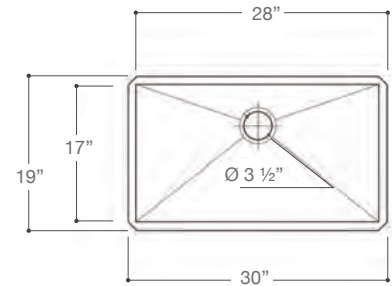

DOUBLE BOWL
SLOTTED APRON

Model	Exterior Dim. (L x W x D)	Interior Dim. (L x W x D)
VGS3020SA	30" x 20½" x 10"	28" x 16⅛" x 9"
VGS3320SA	33" x 20½" x 10"	31" x 16⅛" x 9"
VGS3620SA	36" x 20½" x 10"	34" x 16⅛" x 9"
VGS3320BLSA	33" x 20½" x 10"	15" x 16⅛" x 9⅝" (per bowl)
VGS3620BLSA	36" x 20½" x 10"	16½" x 16⅛" x 9" (per bowl)

15MM RADIUS CURVED CORNERS

BUILT FOR STRENGTH

HANDCRAFTED FROM 304 STAINLESS STEEL

Model	Exterior Dim. (L x W x D)	Left Bowl Interior Dim. (L x W x D)	Right Bowl Interior Dim. (L x W x D)
VGR3320BLK1	33" x 22 1/4" x 9 7/8"	16 3/4" x 18" x 9 1/16"	13" x 18" x 9 1/16"
VGR3620BLK1	36" x 22 1/4" x 10"	19 3/4" x 18" x 9 7/8"	13" x 18" x 9 7/8"

Item No. VG2318CK1
 Exterior dimensions 23" L x 18" W x 10" D
 Interior dimensions 21" L x 16" W x 9 7/8" D
 Availavle size 23 x 18" / 23 x 30"
 Unit Price 265.90 USD

VIGO 30" MERCER STAINLESS STEEL UNDERMOUNT KITCHEN SINK, WITH GRID AND STRAINER

Item No. VG3019BK1
 Exterior dimensions 30" L x 19" W x 10" D
 Interior dimensions 28" L x 17" W x 9 7/8" D
 Unit Price 289.90 USD

VIGO 29" X 18" NEWHALL STAINLESS STEEL UNDERMOUNT DOUBLE BOWL KITCHEN SINK, WITH GRIDS AND STRAINERS