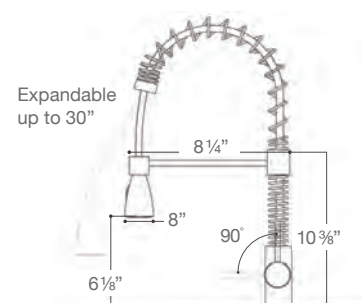

**VIGO LAURELTON PULL-DOWN
SPRAY KITCHEN FAUCET**

Item No. VG02022
 Spout reach 9 3/8"
 Faucet height 22 3/8"
 Unit Price 179.90 - 219.90 USD

**VIGO BRANT PULL-DOWN
SPRAY KITCHEN FAUCET**

Item No. VG02003
 Spout reach 8 1/4"
 Faucet height 18 1/2"
 Unit Price 179.90 - 199.90 USD