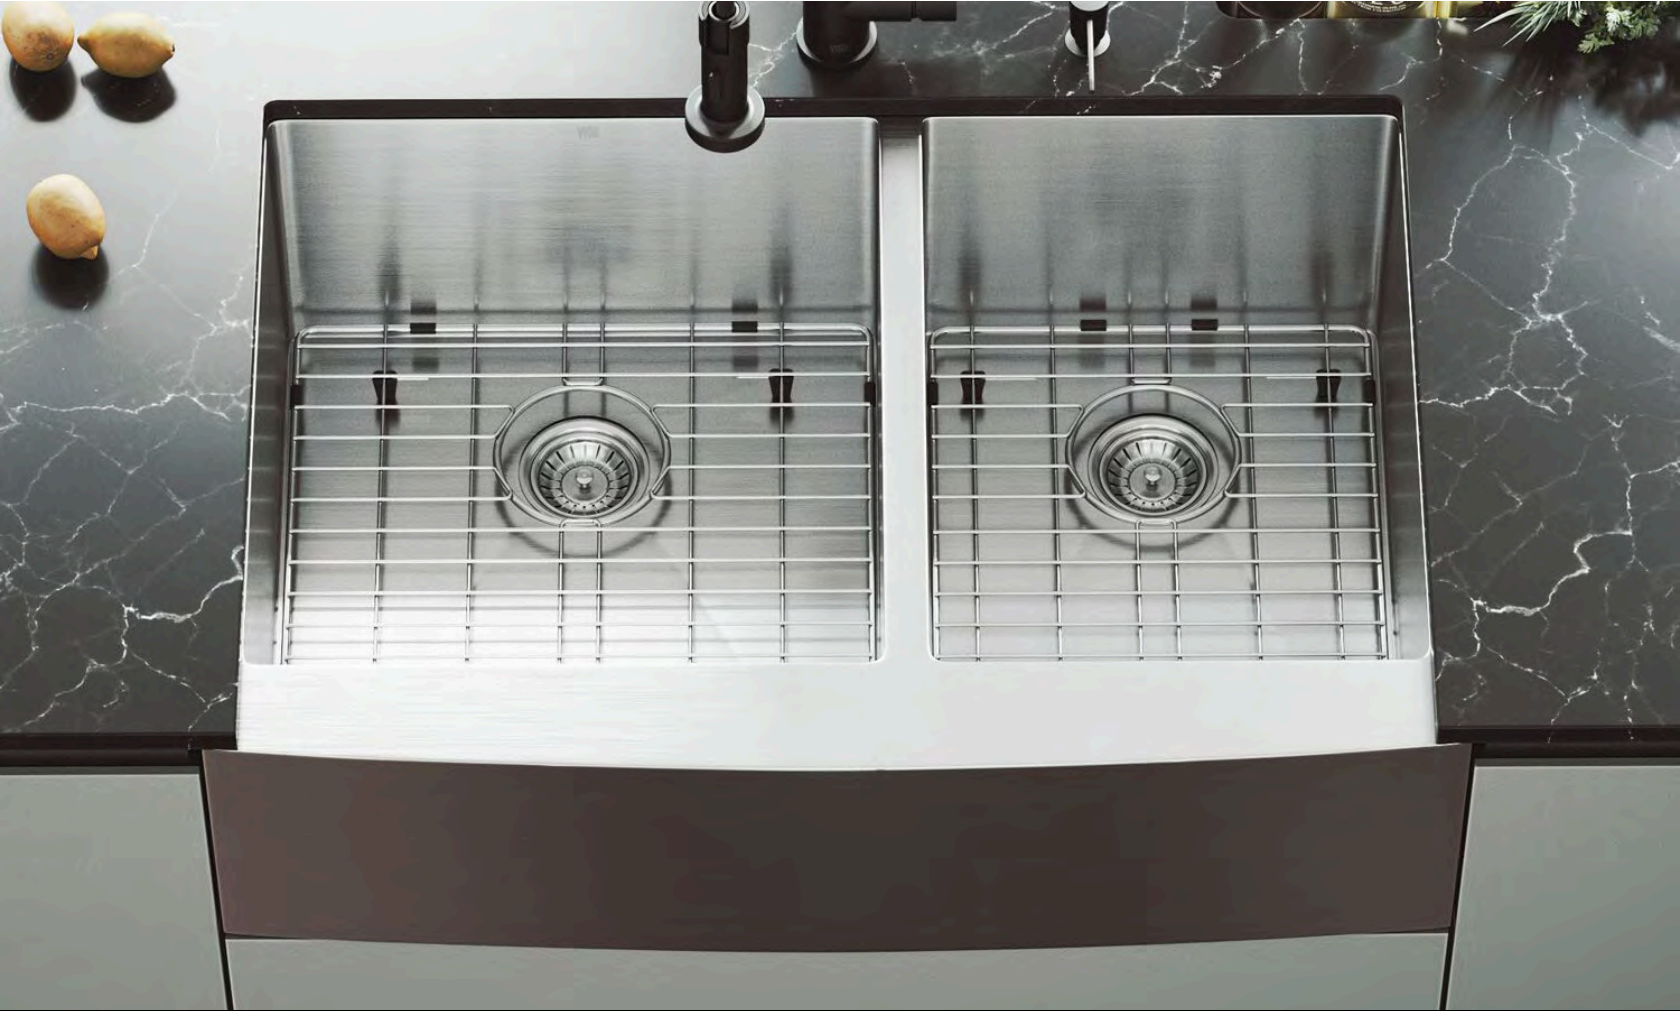

HANDCRAFTED
FROM 304
STAINLESS STEEL

SINK

VIGO 36" BINGHAM STAINLESS STEEL
FARMHOUSE KITCHEN SINK
VGR3620BLK1

FAUCET

VIGO EDISON PULL-DOWN SPRAY KITCHEN FAUCET
WITH SOAP DISPENSER IN MATTE BLACK
VG02001MBK2