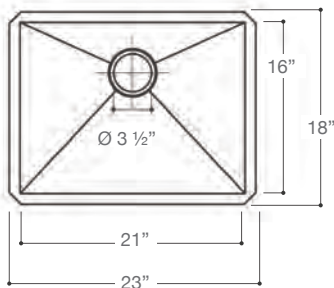

VIGO 23" X 18" LUDLOW STAINLESS STEEL UNDERMOUNT KITCHEN SINK, WITH GRID AND STRAINER

Item No. VG2318CK1
Exterior dimensions 23" L x 18" W x 10" D
Interior dimensions 21" L x 16" W x 9 7/8" D
Availavle size 23 x 18" / 23 x 30"
Unit Price 265.90 USD