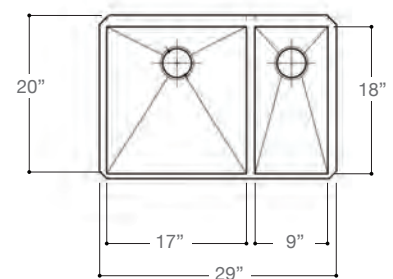

Item No. VG3019BK1
 Exterior dimensions 30" L x 19" W x 10" D
 Interior dimensions 28" L x 17" W x 9 7/8" D
 Unit Price 289.90 USD

VIGO 29" X 18" NEWHALL STAINLESS STEEL UNDERMOUNT DOUBLE BOWL KITCHEN SINK, WITH GRIDS AND STRAINERS

Item No. VG2918K1
 Exterior dimensions 29.25" W x 18.5" D
 Interior dimensions 13" W x 16.5" D (for both bowls)

Unit Price 359.90 USD

VIGO 32" SUFFOLK STAINLESS STEEL DOUBLE BOWL UNDERMOUNT KITCHEN SINK, TWO GRIDS AND TWO STRAINERS

Item No. VG3219AK1
 Exterior dimensions 32" L x 19" W x 10" D
 Interior dimensions 14 1/2" L x 17" W x 9 7/8" D (for both bowls)

Unit Price 399.90 USD

VIGO 29" ENDICOTT STAINLESS STEEL DOUBLE BOWL UNDERMOUNT KITCHEN SINK, WITH 2 GRIDS AND 2 STRAINERS

Item No. VG2920BLK1
 Exterior dimensions 29" L x 20" W x 10 1/4" D
 Interior dimensions of larger bowl: 21" L x 18" W x 9 7/8" D
 Interior dimensions of smaller bowl: 9" L x 18" W x 10" D
 Unit Price 349.90 USD