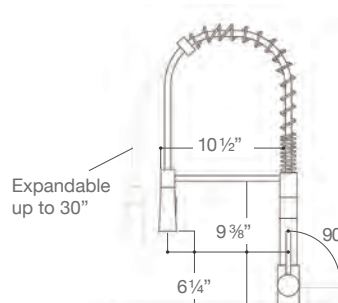

**VIGO GRAMERCY PULL-DOWN
KITCHEN FAUCET**

Item No. VG02008
 Spout reach 7 7/8"
 Faucet height 17"
 Unit Price 179.90 - 199.90 USD

**VIGO DRESDEN PULL-DOWN
SPRAY KITCHEN FAUCET**

Item No. VG02006
 Spout reach 8 3/8"
 Faucet height 28"
 Unit Price 259.90 - 279.90 USD

**VIGO LAURELTON PULL-DOWN
SPRAY KITCHEN FAUCET**

Item No. VG02022
 Spout reach 9 3/8"
 Faucet height 22 3/8"
 Unit Price 179.90 - 219.90 USD

**VIGO BRANT PULL-DOWN
SPRAY KITCHEN FAUCET**

Item No. VG02003
 Spout reach 8 1/4"
 Faucet height 18 1/2"
 Unit Price 179.90 - 199.90 USD