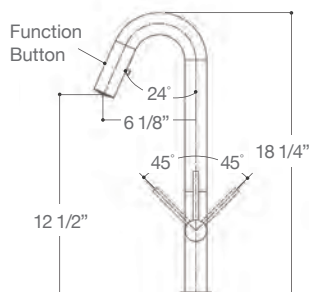

Item No. VG02027
 Spout reach 9 3/8"
 Faucet height 23 1/2"
 Unit Price 179.90 - 199.90 USD

**VIGO GREENWICH PULL-DOWN
SPRAY KITCHEN FAUCET**

Item No. VG02029
 Spout reach 9 1/4"
 Faucet height 18"
 Unit Price 179.90 - 199.90 USD

**VIGO OAKHURST LED PULL-DOWN
KITCHEN FAUCET**

Item No. VG02030
 Spout reach 6 1/8"
 Faucet height 18 1/4"
 Unit Price 189.90 - \$199.90 USD

**VIGO NORWOOD MAGNETIC
SPRAY KITCHEN FAUCET**

Item No. VG02026
 Spout reach 9 5/8"
 Faucet height 22"
 Unit Price 199.90 - 219.90 USD