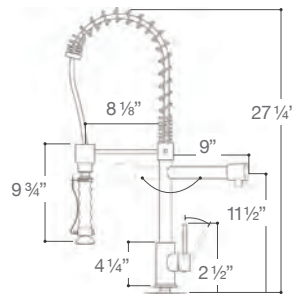

**VIGO DRESDEN PULL-DOWN
SPRAY KITCHEN FAUCET**

Item No. VG02006
Spout reach 8 3/8"
Faucet height 28"
Unit Price 259.90 - 279.90 USD

**VIGO LAURELTON PULL-DOWN
SPRAY KITCHEN FAUCET**

Item No. VG02022
Spout reach 9 3/8"
Faucet height 22 3/8"
Unit Price 179.90 - 219.90 USD