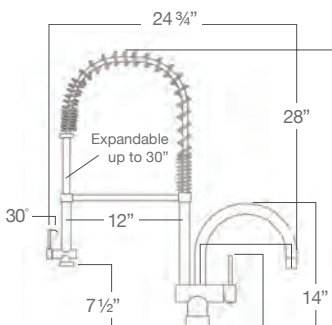

**VIGO LAURELTON PULL-DOWN
SPRAY KITCHEN FAUCET**

Item No. VG02022
 Spout reach 9 3/8"
 Faucet height 22 3/8"
 Unit Price 179.90 - 219.90 USD

**VIGO BRANT PULL-DOWN
SPRAY KITCHEN FAUCET**

Item No. VG02003
 Spout reach 8 1/4"
 Faucet height 18 1/2"
 Unit Price 179.90 - 199.90 USD