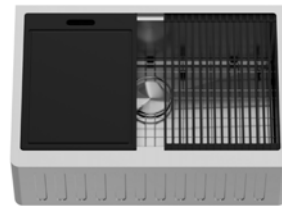

SINGLE BOWL
SLOTTED APRON