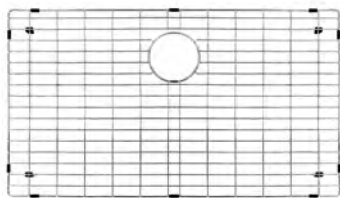

**VIGO 30 1/2" X 17 5/8" KITCHEN SINK
BOTTOM GRID**

Item No. VGG3118
Dimension 17 5/8" L x 30 1/2" W
x 1" H
Corner Radius 5/8"
Unit Price 49.90 USD