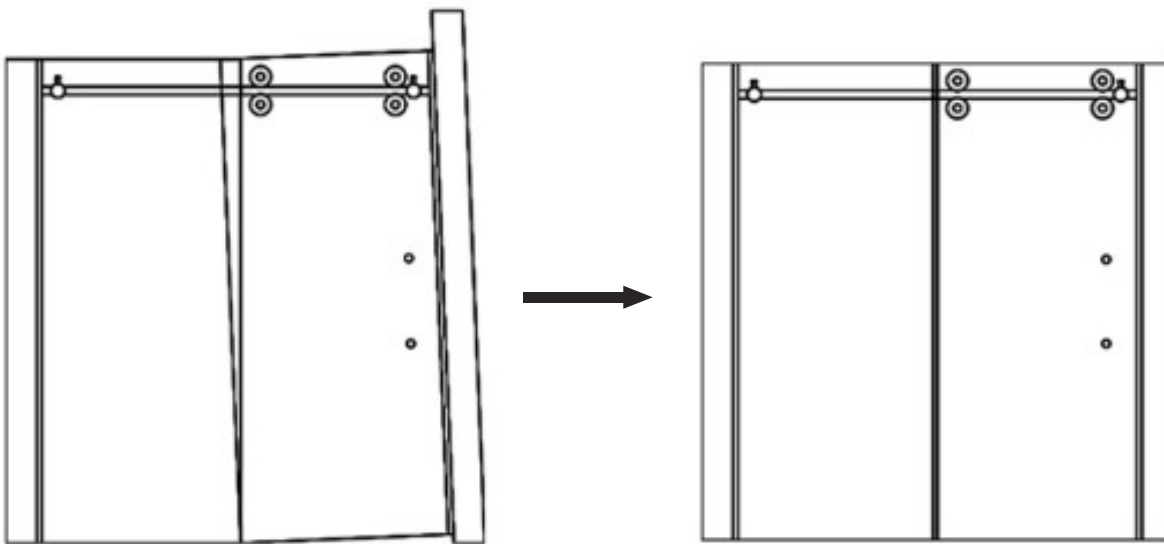

Available Sizes 34" x 58"

Unit Price 329.90 USD - 349.90 USD

Model	Dimension A	Dimension B	Door
VG6071	34"	58"	34" x 57 3/8"

TEMPERED
GLASS

LIMITED
LIFETIME
WARRANTY

DURABLE
CONSTRUCTION

CUSTOMIZATION

SMART ADJUST SHOWER INSTALLATION

The floors and walls in your home shift slightly over the years, which can cause your fixtures to move out of alignment. Our frameless showers are designed with **FLEX-SIZING™** and **SMARTADJUST™ Technology** to ensure they remain plumb and level during installation and any later modifications. We engineer our frameless shower enclosure collection with 4” of built-in horizontal adjustability. This adaptability assures that your VIGO product is easily installed in your space and will continue to function properly for years to come.