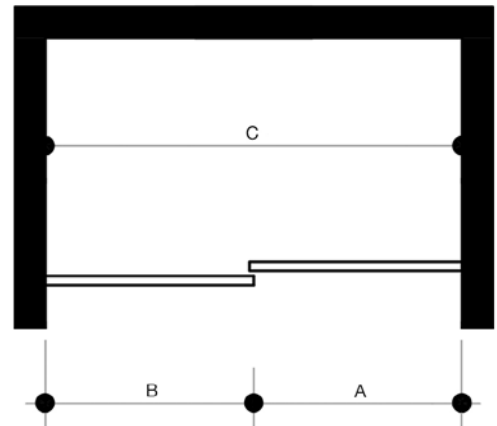

Model	Dimension A	Dimension B	Dimension C	Height
VG6041XX6066	31 5/8" x 65 1/2"	29 5/8" x 66"	56" - 60"	66"

TEMPERED
GLASS

LIMITED
LIFETIME
WARRANTY

FLEX-SIZING™
TECHNOLOGY

ROLLERDISK™
TECHNOLOGY

SMARTADJUST™
TECHNOLOGY

CUSTOMIZATION