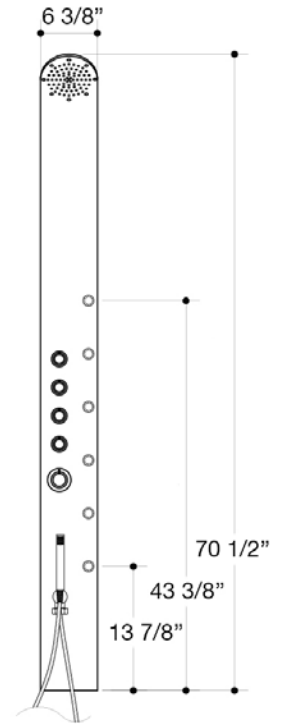

List Dimension	Dim. A	Dim. B	Dim. C	Dim. D	Dim. E	Height
36" x 36"	34 1/8"	34 1/8"	16 1/8"	16 1/8"	25 3/8"	73 3/8"
38" x 38"	36 1/8"	36 1/8"	18 1/8"	18 1/8"	25 3/8"	73 3/8"
40" x 40"	38 1/8"	38 1/8"	20 1/8"	20 1/8"	25 3/8"	73 3/8"

SHOWER PANELS

BRING THE SPA HOME

EFFORTLESS INSTALLATION

Integrated rough-in valve and metal braided supply lines with standard 1/2" connections. Set up for flat wall or corner installation.

DURABLE CONSTRUCTION

NEWLY RELEASED

**VIGO ELLINGTON
SHOWER PANEL**

**VIGO KINGSLEY
SHOWER PANEL**

**VIGO GARDENIA
SHOWER PANEL**

**VIGO ORCHID
SHOWER PANEL**

VIGO BRIELLE SHOWER MASSAGE PANEL

Item No.	VG08005
Available Finishes	
Width	6 3/8"
Height	70 1/2"
Unit Price	449.90 USD

VIGO DILANA SHOWER MASSAGE PANEL

Item No.	VG08001
Available Finishes	
Width	6 1/4"
Height	66 7/8"
Unit Price	449.90 USD

VIGO MATEO SHOWER MESSAGE PANEL WITH SPOUT

Item No.	VG08008
Available Finishes	
Width	7 1/8"
Height	59 1/2"
Unit Price	449.90 USD