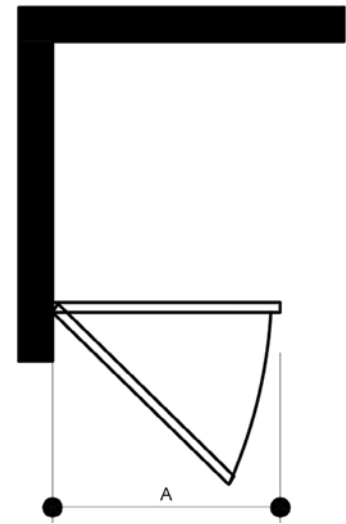

Unit Price 749.90 USD

Model	Dimension A	Dimension B	Dimension C	Height
VG06043XX6058	32 1/8" x 57 3/8"	28 1/4" x 55 13/16"	56" - 60"	57 13/16"

TEMPERED
GLASS

LIMITED
LIFETIME
WARRANTY

FLEX-SIZING™
TECHNOLOGY

ROLLERDISK™
TECHNOLOGY

SMARTADJUST™
TECHNOLOGY

CUSTOMIZATION

VIGO ORION BATHTUB DOOR

Item No. VG6071

Available Finishes 

Available Sizes 34" x 58"

Unit Price 319.90 USD - 499.90 USD