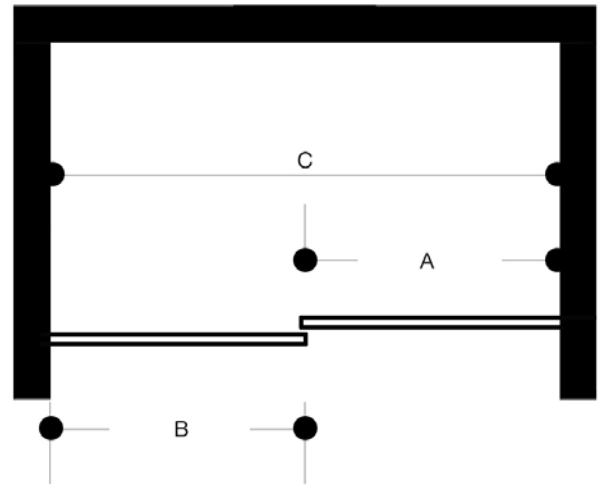

Available Sizes 60" x 74"

Unit Price 799.90 USD

Model	Dimension A	Dimension B	Dimension C	Height	Door Opening
VG6080XX6047	34 3/16" x 73 1/2"	26 1/4" x 71 1/8"	59 1/2" x 60 1/2"	73 1/2"	22 7/8" x 23 7/8"