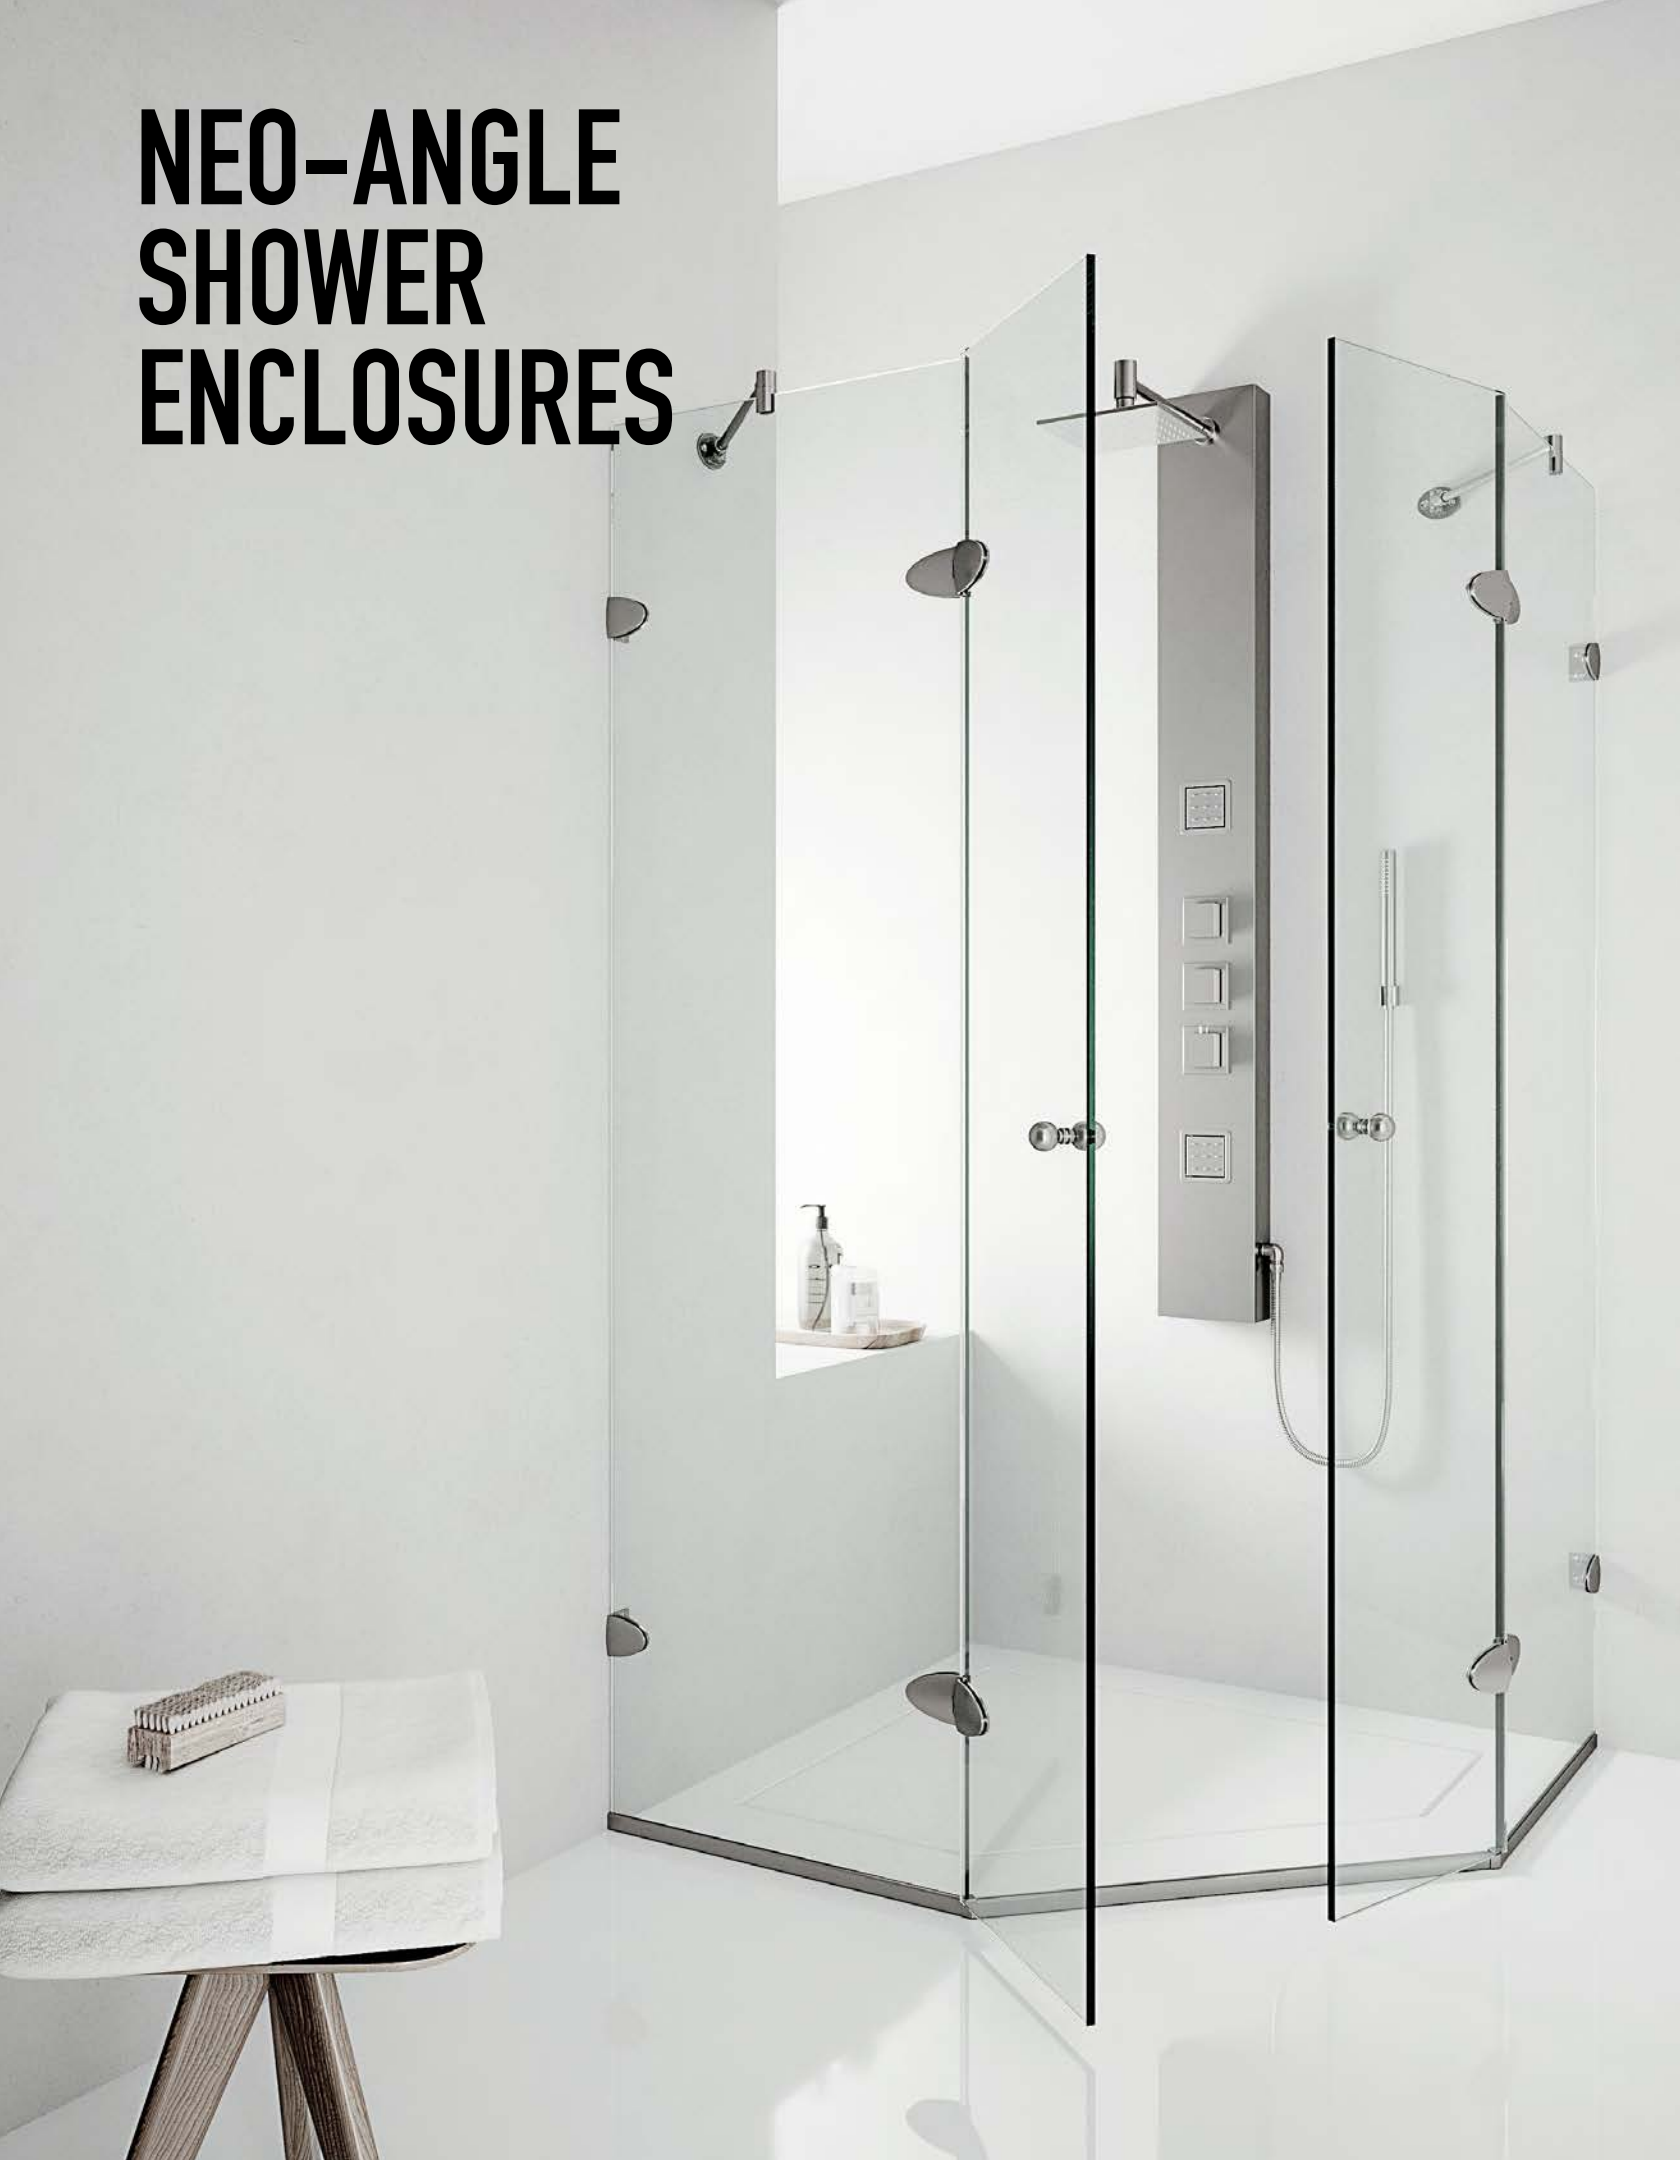

DURABLE
CONSTRUCTION

CUSTOMIZATION

STABLE SUPPORT

VIGO ZENITH FRAMELESS FIXED GLASS SHOWER SCREEN

Item No. VG6075

Available Finishes 

Available Sizes 34" x 74"

Unit Price 489.90 USD

Model	Dimension A	Height	Glass Panel
VG6075XXCL3474	34 1/8"	74"	33 3/4" x 73 3/4"

TEMPERED
GLASS

LIMITED
LIFETIME
WARRANTY

DURABLE
CONSTRUCTION

CUSTOMIZATION

STABLE SUPPORT

SHOWER ENCLOSURES

NEO-ANGLE SHOWER ENCLOSURES

VIGO GEMINI FRAMELESS NEO-ANGLE SHOWER ENCLOSURE

Item No. VG6063

Available Finishes 

Available Sizes 40" x 40" / 45 5/8" x 45 5/8"

Unit Price 899.90 USD - 999.90 USD

List Dimension	Dim. A	Dim B.	Dim C.	Height
42" x 42"	40"	21 1/8"	26 7/8"	73 7/8"
47" x 47"	45 5/8"	26 5/8"	26 7/8"	73 7/8"

TEMPERED
GLASS

LIMITED
LIFETIME
WARRANTY

DURABLE
CONSTRUCTION

MAGNALOCK™
TECHNOLOGY

VIGO ONTARIO ADJUSTABLE FRAMELESS NEO-ANGLE SHOWER ENCLOSURE

Item No. VG6064

Available Finishes 

Available Sizes 36" x 74" / 42" x 74"