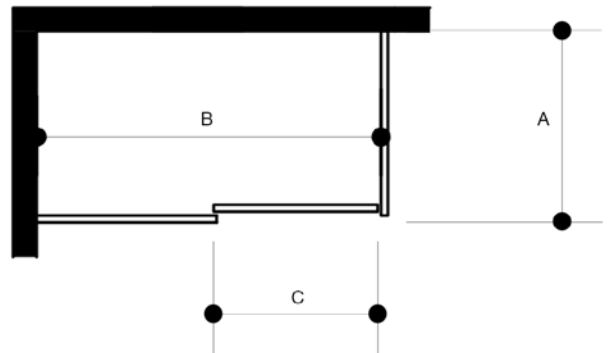

Available Finishes 

Available Sizes 32" x 42" / 36" x 48" / 36" x 36" / 32" x 40" / 32" x 48"

Unit Price 799.90 USD - 999.90 USD

Listed Dimension	Dimension A	Dimension B	Dimension C	Height
32" x 32"	30 1/4"	30 1/4"	19 3/4"	72 3/8"
32" x 40"	30 1/4"	38 1/4"	22 7/8"	72 3/8"
32" x 48"	30 1/4"	46"	23 3/4"	72 3/8"
36" x 36"	34 1/8"	34 1/8"	22 7/8"	72 3/8"
36" x 48"	34 1/8"	46"	23 3/4"	72 3/8"

LIMITED LIFETIME WARRANTY

CUSTOMIZATION

VIGO WINSLOW FRAMELESS SLIDING DOOR SHOWER ENCLOSURE

Item No. VG6051

Available Finishes 

Available Sizes 36" x 48" / 36" x 60"

Unit Price 1099.90 USD - 1499.90 USD

Model	Dimension A	Dimension B	Dimension C	Height
36" x 48"	34 5/8"	46 1/2"	22 7/8"	74"
36" x 60"	34 5/8"	57 3/4"	28 1/8"	74"