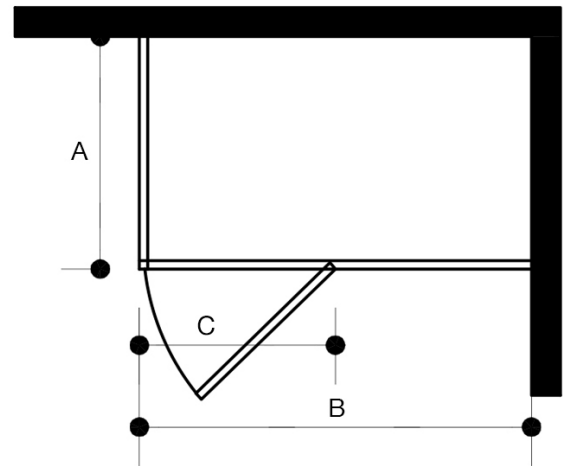

Available Finishes 

Available Sizes 32" x 42" / 36" x 48" / 36" x 36" / 32" x 40" / 32" x 48"

Unit Price 799.90 USD - 999.90 USD

Listed Dimension	Dimension A	Dimension B	Dimension C	Height
32" x 32"	30 1/4"	30 1/4"	19 3/4"	72 3/8"
32" x 40"	30 1/4"	38 1/4"	22 7/8"	72 3/8"
32" x 48"	30 1/4"	46"	23 3/4"	72 3/8"
36" x 36"	34 1/8"	34 1/8"	22 7/8"	72 3/8"
36" x 48"	34 1/8"	46"	23 3/4"	72 3/8"