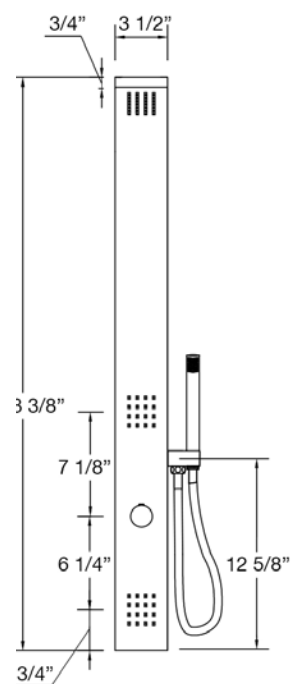

VIGO MATEO SHOWER MESSAGE PANEL WITH SPOUT

Item No.	VG08008
Available Finishes	
Width	7 1/8"
Height	59 1/2"
Unit Price	449.90 USD

VIGO LEO RETROFIT SHOWER MESSAGE PANEL

Item No.	VG08011
Available Finishes	
Width	3 1/2"
Height	38 3/8"
Unit Price	189.90 USD