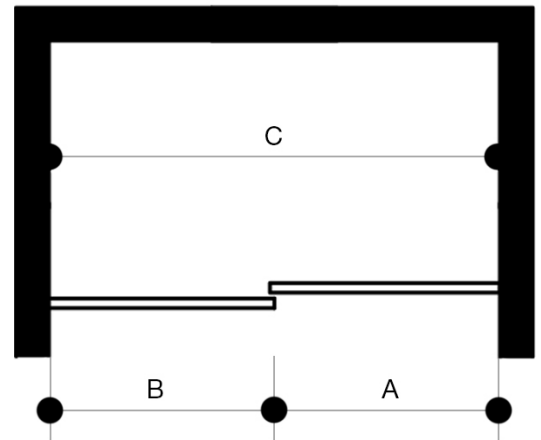

Model	Dimension A	Dimension B	Dimension C	Height
VG6041XX6074	31 1/2" x 73 3/4"	29 5/8" x 74"	50" - 60"	74"
VG6041XX7274	37 1/2" x 73 3/4"	35 5/8" x 74"	68" - 72"	74"

TEMPERED
GLASS

LIMITED
LIFETIME
WARRANTY

SMARTADJUST™
TECHNOLOGY

ROLLERDISK™
TECHNOLOGY

FLEX-SIZING™
TECHNOLOGY

VIGO FERRARA ADJUSTABLE FRAMELESS SLIDING SHOWER DOOR

Item No. VG6080

Available Finishes 

Available Sizes 60" x 74" / 72" x 74"

Unit Price 899.90 USD

Model	Dimension A	Dimension B	Dimension C	Height	Door Opening
VG6080XX6074	34" x 73 1/2"	30" x 74"	59 1/2" - 60 1/2"	74"	24 1/2" - 25 1/2"
VG6080XX7274	40" x 73 1/2"	36" x 74"	71 1/2" - 72 1/2"	74"	30 1/2" - 31 1/2"