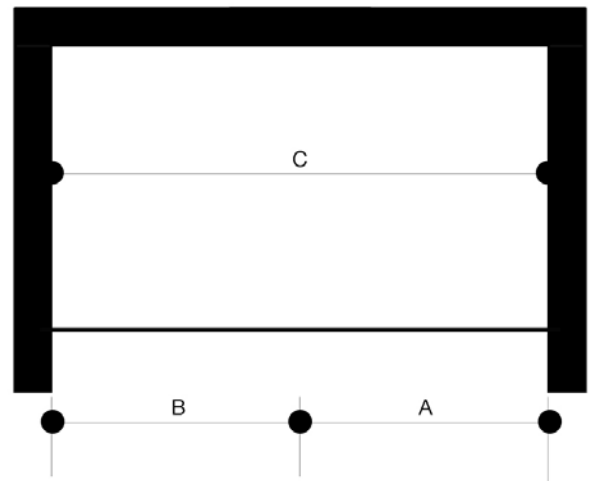

Available Finishes 

Available Size 60" x 72"

Unit Price 749.90 USD

Model	Dimension A	Dimension B	Dimension C	Height	Door Opening
VG6048XX6072	25 5/8" x 70 7/8"	32 5/8" x 72"	60" - 61"	72"	25 3/16" - 25 11/16"