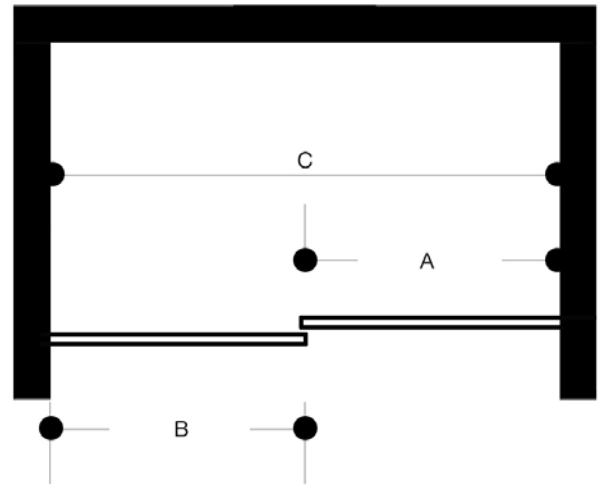

TEMPERED
GLASS

LIMITED
LIFETIME
WARRANTY

DURABLE
CONSTRUCTION

FLEX-SIZING™
TECHNOLOGY

VIGO LUCA ADJUSTABLE FRAMELESS SLIDING SHOWER DOOR

Item No. VG6043

Available Finishes 

Available Sizes 60" x 78"

Unit Price 749.90 USD - 799.90 USD

Model	Dimension A	Dimension B	Dimension C	Height
VG6043XX6074	32 1/8" x 78 1/8"	28 1/4" x 78 3/4"	56" - 60"	78 3/4"

TEMPERED
GLASS

LIMITED
LIFETIME
WARRANTY

EASE
OF USE

DURABLE
CONSTRUCTION