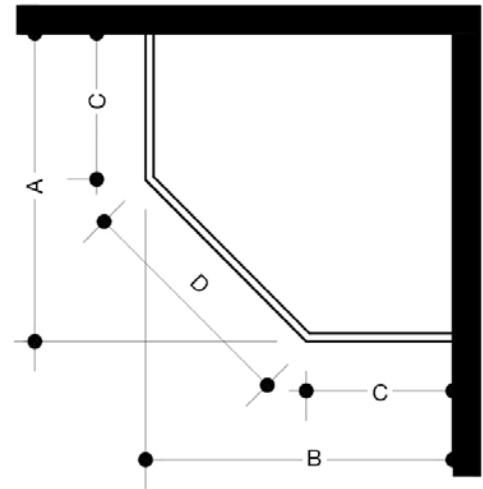

DURABLE
CONSTRUCTION

MAGNALOCK™
TECHNOLOGY

VIGO PIEDMONT FRAMELESS NEO-ANGLE SHOWER ENCLOSURE

Item No. VG6062

Available Finishes 

Available Sizes 36" x 36" / 38" x 38"
40" x 40"

Unit Price 799.90 USD - 899.90 USD

List Dimension	Dim. A	Dim. B	Dim. C	Dim. D	Dim. E	Height
36" x 36"	34 1/8"	34 1/8"	16 1/8"	16 1/8"	25 3/8"	73 3/8"
38" x 38"	36 1/8"	36 1/8"	18 1/8"	18 1/8"	25 3/8"	73 3/8"
40" x 40"	38 1/8"	38 1/8"	20 1/8"	20 1/8"	25 3/8"	73 3/8"