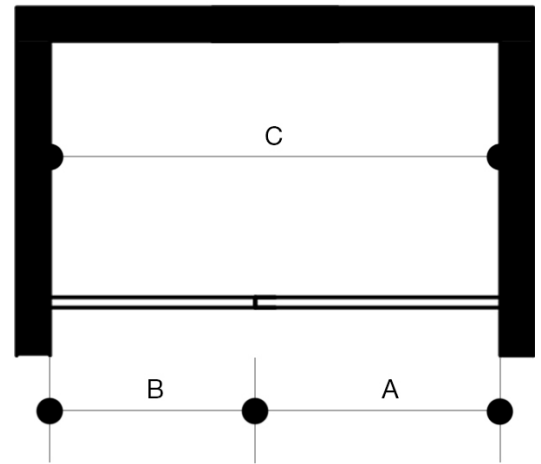

Available Finishes 

Available Sizes 48" x 74" / 60" x 74"

Unit Price 799.90 USD

Model	Dimension A	Dimension B	Dimension C	Height	Door Opening
VG6081XX4874	27 5/8" x 73"	21 3/4" x 74"	47 1/4" - 48 3/4"	74"	22 7/8" - 24 1/4"
VG6081XX6074	27 5/8" x 73"	33 3/4" x 74"	59 1/4" - 60 3/4"	74"	22 7/8" - 24 1/4"