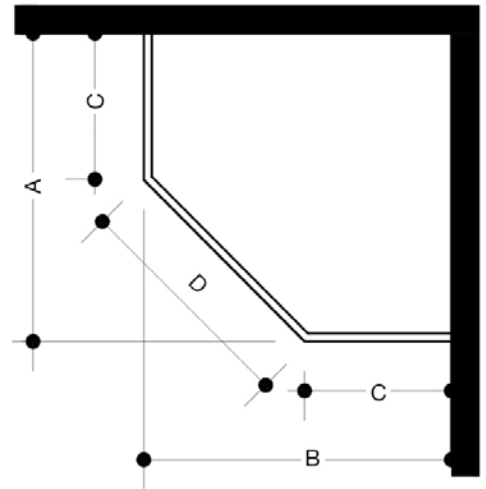

Unit Price 949.90 USD - 999.90 USD

List Dimension	Dim. A	Dim. B	Dim. C	Dim. D	Height	Door Opening
36" x 36"	34"	34"	16 1/2"	25"	74"	22"
42" x 42"	40"	40"	21 1/2"	26"	74"	23 5/8"

TEMPERED
GLASS

LIMITED
LIFETIME
WARRANTY