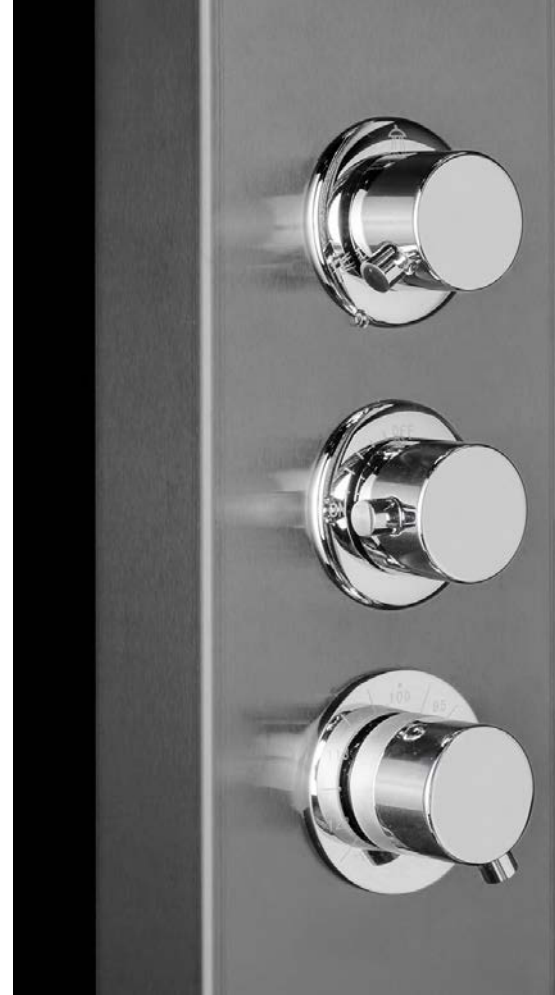

VIGO

SHOWER COLLECTION

RETHINKING THE SHOWER EXPERIENCE

The VIGO Shower collection pairs elegance with practicality to give you the ideal shower experience. Our exquisitely engineered shower doors are made of tempered glass with 304 stainless steel, rust and corrosion-resistant hardware. With Seal-Thru Technology™ to prevent water leaks, and customizable left or right panel installation, VIGO's shower doors allow you to design your bathroom to meet not only your needs but also your desires. Live in the bathroom you've always envisioned with VIGO.