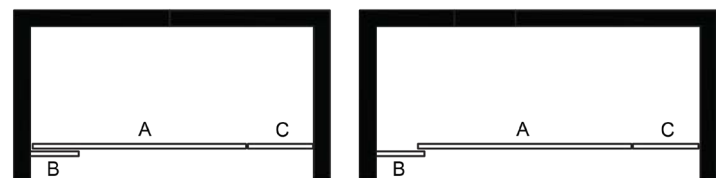

VIGO PIROUILLE ADJUSTABLE FRAMELESS PIVOT SHOWER DOOR

Item No.	VG6042
Fits shower opening widths	36" - 42"
Door opening width	34 3/4" x 71 1/4"
Fixed panel dimensions	7 7/8" x 72"
Door height	72"
Available Finishes	
Available Sizes	36" x 72" / 42" x 72" / 48" x 72" / 54" x 72" / 60" x 72" / 66" x 72"
Unit Price	699.90 USD - 999.90 USD

VG06042B

TEMPERED
GLASS

FLEX-SIZING™
TECHNOLOGY

LIMITED
LIFETIME
WARRANTY

DURABLE
CONSTRUCTION

CUSTOMIZATION