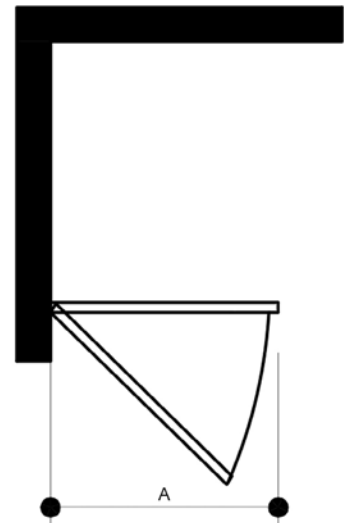

Model	Dimension A	Dimension B	Door
VG6071	34"	58"	34" x 57 3/8"

TEMPERED
GLASS

LIMITED
LIFETIME
WARRANTY

DURABLE
CONSTRUCTION

CUSTOMIZATION