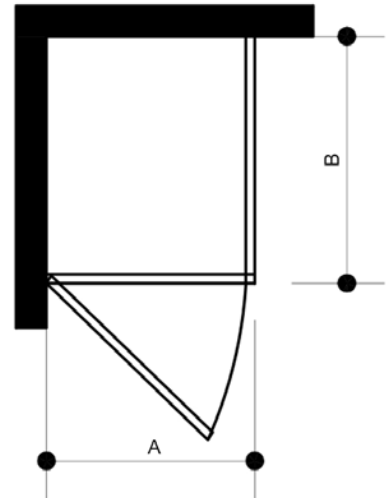

Model	Dimension A	Dimension B	Dimension C	Height	Door Opening
VG6080XX6074	34" x 73 1/2"	30" x 74"	59 1/2" - 60 1/2"	74"	24 1/2" - 25 1/2"
VG6080XX7274	40" x 73 1/2"	36" x 74"	71 1/2" - 72 1/2"	74"	30 1/2" - 31 1/2"

List Dimension	Dim. A	Dim. B	Dim. C	Dim. D	Dim. E	Height
36" x 36"	34 1/8"	34 1/8"	16 1/8"	16 1/8"	25 3/8"	73 3/8"
38" x 38"	36 1/8"	36 1/8"	18 1/8"	18 1/8"	25 3/8"	73 3/8"
40" x 40"	38 1/8"	38 1/8"	20 1/8"	20 1/8"	25 3/8"	73 3/8"

ROLLERDISK™
TECHNOLOGY

FLEX-SIZING™
TECHNOLOGY

VIGO PACIFICA FRAMELESS SHOWER ENCLOSURE

Item No. VG6012

Available Finishes 

Available Sizes 36" x 48"

Unit Price 799.90 USD - 899.90 USD

List Dimension	Dimension A	Dimension B	Height
36" x 48"	34 1/8"	46"	73 3/8"