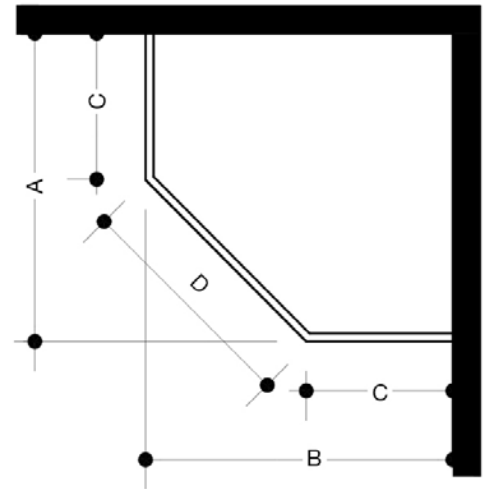

List Dimension	Dim. A	Dim B.	Dim C.	Height
42" x 42"	40"	21 1/8"	26 7/8"	73 7/8"
47" x 47"	45 5/8"	26 5/8"	26 7/8"	73 7/8"

TEMPERED
GLASS

LIMITED
LIFETIME
WARRANTY

DURABLE
CONSTRUCTION

MAGNALOCK™
TECHNOLOGY