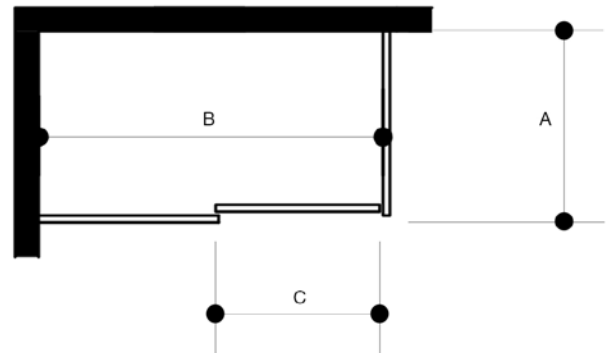

VIGO ALAMEDA FRAMELESS SLIDING DOOR SHOWER ENCLOSURE

Item No. VG6052

Available Finishes

Available Sizes 32" x 48"

Unit Price 990.90 USD

Model	Dimension A	Dimension B	Dimension C	Height
VG6052XXCL3248	32"	48"	26"	74"

TEMPERED
GLASS

LIMITED
LIFETIME
WARRANTY

DURABLE
CONSTRUCTION

ROLLERDISK™
TECHNOLOGY

FLEX-SIZING™
TECHNOLOGY