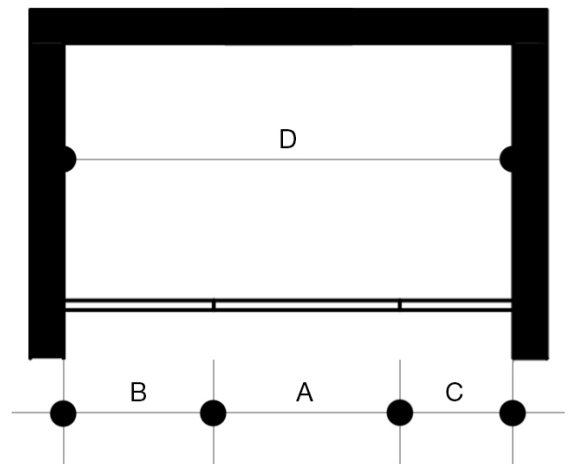

Available Finishes 

Available Sizes 24" x 70" / 26" x 70"
28" x 70" / 30" x 70"

Unit Price 499.90 USD

Model	Dimension A	Height	Door
24" x 70"	24" - 24 1/2"	70 5/8"	22 1/4" x 70"
26" x 70"	26" - 26 1/2"	70 5/8"	24 1/4" x 70"
28" x 70"	28" - 28 1/2"	70 5/8"	26 1/4" x 70"
30" x 70"	30" - 30 1/2"	70 5/8"	28 1/4" x 70"

Available Finishes 

Available Sizes 72" x 74"

Unit Price 899.90 USD

Model	Dimension A	Dimension B	Dimension C	Height	Door Opening
VG6083XX7274	27 5/8" x 73"	25 3/4" x 74"	19 7/8" x 74"	74"	22 7/8" - 24 1/4"