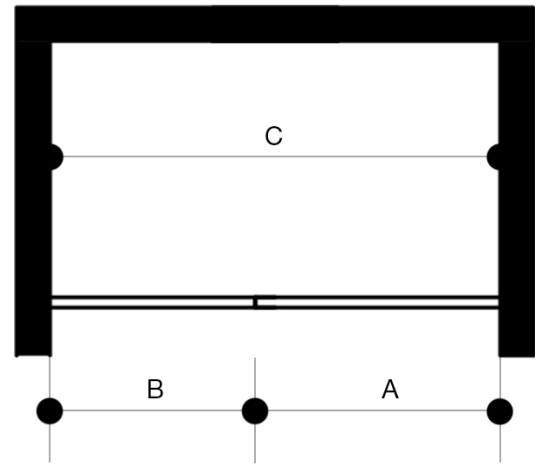

Available Finishes 

Available Sizes 48" x 74" / 60" x 74"

Unit Price 799.90 USD

Model	Dimension A	Dimension B	Dimension C	Height	Door Opening
VG6081XX4874	27 5/8" x 73"	21 3/4" x 74"	47 1/4" - 48 3/4"	74"	22 7/8" - 24 1/4"
VG6081XX6074	27 5/8" x 73"	33 3/4" x 74"	59 1/4" - 60 3/4"	74"	22 7/8" - 24 1/4"

Available Finishes 

Available Sizes 48" x 74"

Unit Price 799.90 USD

Model	Dimension A	Dimension B	Dimension C	Height	Door Opening
VG6081XXCL4874	27 5/8" x 73"	21 3/4" x 74"	47 1/4" x 48 3/4"	74"	22 7/8" - 24 1/4"