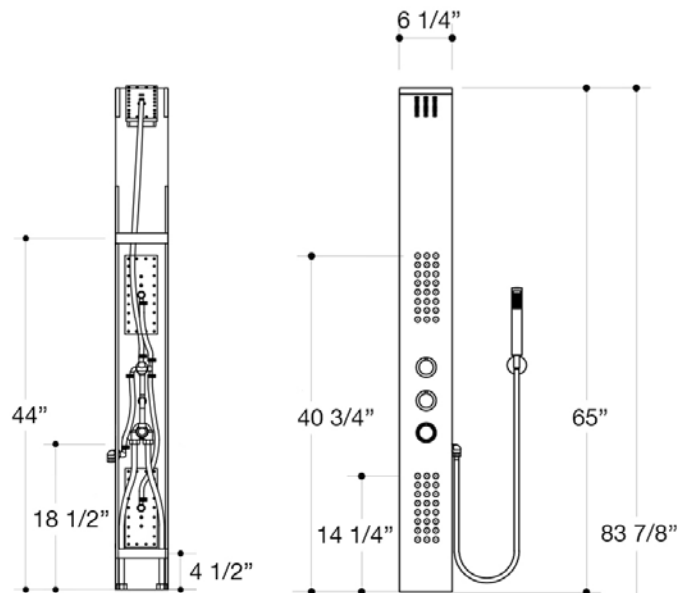

NEWLY RELEASED

**VIGO ELLINGTON
SHOWER PANEL**

**VIGO KINGSLEY
SHOWER PANEL**

**VIGO GARDENIA
SHOWER PANEL**

**VIGO ORCHID
SHOWER PANEL**

VIGO BRIELLE SHOWER MASSAGE PANEL

Item No.	VG08005
Available Finishes	
Width	6 3/8"
Height	70 1/2"
Unit Price	449.90 USD

VIGO DILANA SHOWER MASSAGE PANEL

Item No.	VG08001
Available Finishes	
Width	6 1/4"
Height	66 7/8"
Unit Price	449.90 USD

VIGO MATEO SHOWER MESSAGE PANEL WITH SPOUT

Item No.	VG08008
Available Finishes	
Width	7 1/8"
Height	59 1/2"
Unit Price	449.90 USD

VIGO LEO RETROFIT SHOWER MESSAGE PANEL

Item No.	VG08011
Available Finishes	
Width	3 1/2"
Height	38 3/8"
Unit Price	189.90 USD

VIGO SUTHERLAND SHOWER MASSAGE PANEL

Item No.	VG08009
Available Finishes	  
Width	6 1/4"
Height	65"
Unit Price	449.90 USD