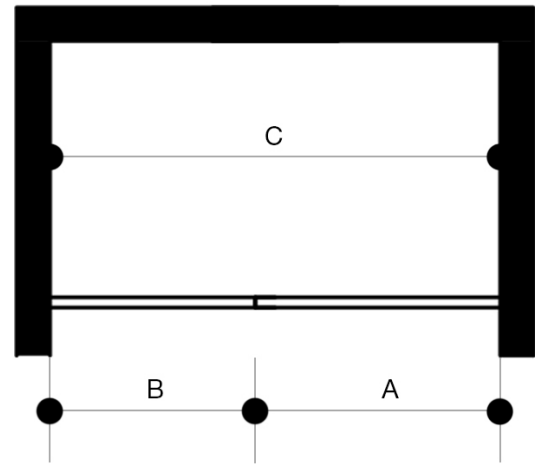

ROLLERDISK™
TECHNOLOGY

CUSTOMIZATION

VIGO ELAN ADJUSTABLE FRAMELESS SLIDING SHOWER DOOR

Item No. VG6041

Available Finishes

Available Sizes (in inches) 60" x 74" / 72" x 74"

Unit Price 999.90 USD - 1299.90 USD

Model	Dimension A	Dimension B	Dimension C	Height
VG6041XX6074	31 1/2" x 73 3/4"	29 5/8" x 74"	50" - 60"	74"
VG6041XX7274	37 1/2" x 73 3/4"	35 5/8" x 74"	68" - 72"	74"

TEMPERED
GLASS

LIMITED
LIFETIME
WARRANTY