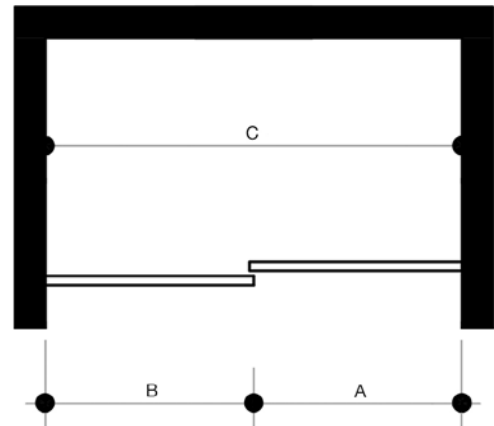

FLEX-SIZING™
TECHNOLOGY

ROLLERDISK™
TECHNOLOGY

SMARTADJUST™
TECHNOLOGY

CUSTOMIZATION

VIGO LUCA ADJUSTABLE FRAMELESS SLIDING TUB DOOR

Item No. VG6043-6058

Available Finishes 

Available Sizes 60" x 68"

Unit Price 749.90 USD

Model	Dimension A	Dimension B	Dimension C	Height
VG06043XX6058	32 1/8" x 57 3/8"	28 1/4" x 55 13/16"	56" - 60"	57 13/16"

TEMPERED
GLASS

LIMITED
LIFETIME
WARRANTY

FLEX-SIZING™
TECHNOLOGY