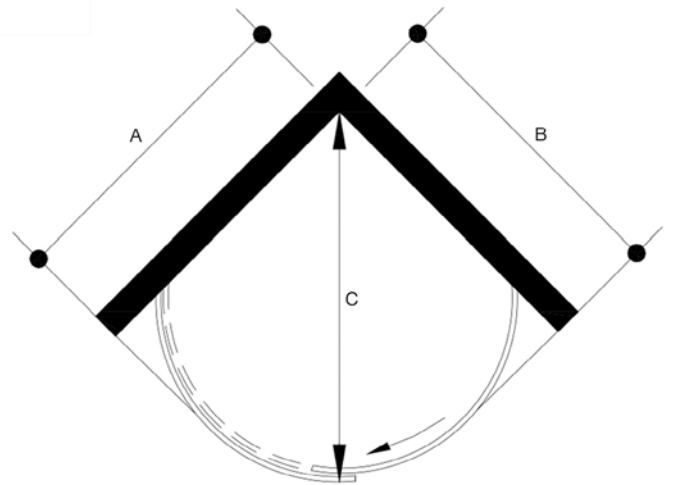

Item No. VG6031

Available Finishes 

Available Sizes 36" x 36" / 40" x 40"

Unit Price 999.90 USD - 1099.90 USD

List Dimension	Dim. A	Dim B.	Dim C.	Height
36" x 36"	38"	38"	43 3/4"	74 5/8"
40" x 40"	40 5/8"	40 5/8"	46 3/4"	74 5/8"