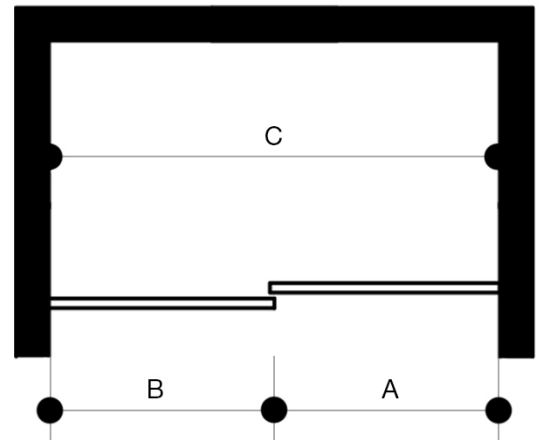

Model	Dimension A	Dimension B	Dimension C	Height	Door Opening
VG06046XX6074	31 3/16" x 73 1/2"	31 3/16" x 73 1/2"	59" x 61"	73 1/2"	27 1/8" x 29 1/8"

TEMPERED
GLASS

LIMITED
LIFETIME
WARRANTY

EASE
OF USE

DURABLE
CONSTRUCTION

CUSTOMIZATION