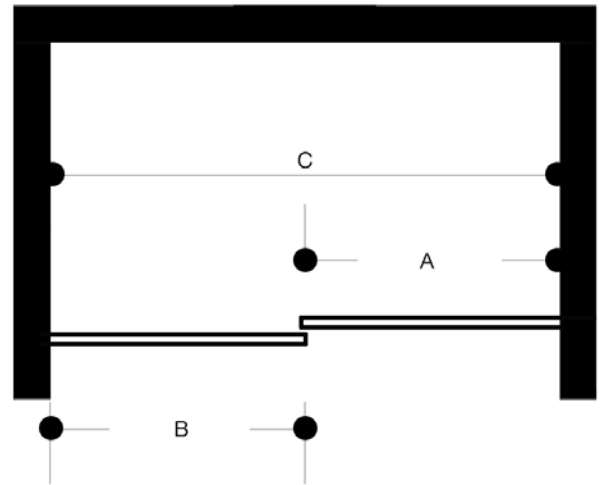

Model	Dimension A	Dimension B	Dimension C	Height
VG06045XX4873	26 1/2" x 71 1/2"	23 3/8" x 72 3/4"	46" - 48"	72 3/4"
VG06045XX5073	27 1/2" x 71 1/2"	24 3/8" x 72 3/4"	48" - 50"	72 3/4"
VG06045XX6073	32 1/2" x 71 1/2"	29 3/8" x 72 3/4"	58" - 60"	72 3/4"
VG06045XX6273	33 1/2" x 71 1/2"	30 3/8" x 72 3/4"	60" - 62"	72 3/4"
VG06045XX6473	34 1/2" x 71 1/2"	31 3/8" x 72 3/4"	62" - 64"	72 3/4"

TEMPERED
GLASS

LIMITED
LIFETIME
WARRANTY

DURABLE
CONSTRUCTION

FLEX-SIZING™
TECHNOLOGY