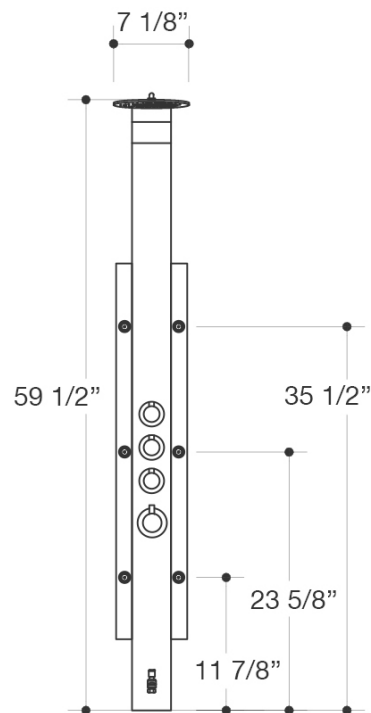

List Dimension	Dim. A	Dim. B	Dim. C	Dim. D	Dim. E	Height
36" x 36"	34 1/8"	34 1/8"	16 1/8"	16 1/8"	25 3/8"	73 3/8"
38" x 38"	36 1/8"	36 1/8"	18 1/8"	18 1/8"	25 3/8"	73 3/8"
40" x 40"	38 1/8"	38 1/8"	20 1/8"	20 1/8"	25 3/8"	73 3/8"

NEWLY RELEASED

**VIGO ELLINGTON
SHOWER PANEL**

**VIGO KINGSLEY
SHOWER PANEL**

**VIGO GARDENIA
SHOWER PANEL**

**VIGO ORCHID
SHOWER PANEL**

VIGO BRIELLE SHOWER MASSAGE PANEL

Item No.	VG08005
Available Finishes	
Width	6 3/8"
Height	70 1/2"
Unit Price	449.90 USD

VIGO DILANA SHOWER MASSAGE PANEL

Item No.	VG08001
Available Finishes	
Width	6 1/4"
Height	66 7/8"
Unit Price	449.90 USD

VIGO MATEO SHOWER MESSAGE PANEL WITH SPOUT

Item No.	VG08008
Available Finishes	
Width	7 1/8"
Height	59 1/2"
Unit Price	449.90 USD