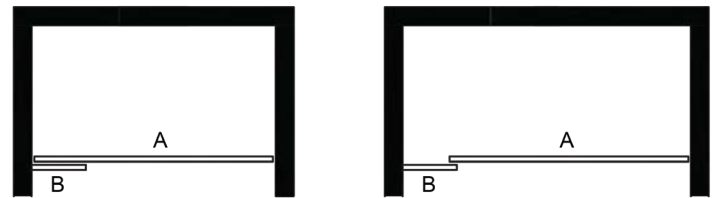

VIGO PIROUILLE ADJUSTABLE FRAMELESS PIVOT SHOWER DOOR

Item No.	VG6042
Fits shower opening widths	36" - 42"
Door opening width	34 3/4" x 71 1/4"
Fixed panel dimensions	7 7/8" x 72"
Door height	72"
Available Finishes	
Available Sizes	36" x 72" / 42" x 72" / 48" x 72" / 54" x 72" / 60" x 72" / 66" x 72"
Unit Price	699.90 USD - 999.90 USD

VG06042A