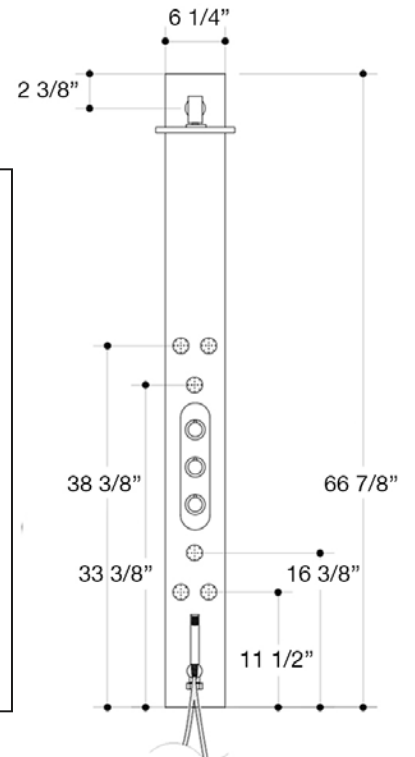

List Dimension	Dim. A	Dim. B	Dim. C	Dim. D	Dim. E	Height
36" x 36"	34 1/8"	34 1/8"	16 1/8"	16 1/8"	25 3/8"	73 3/8"
38" x 38"	36 1/8"	36 1/8"	18 1/8"	18 1/8"	25 3/8"	73 3/8"
40" x 40"	38 1/8"	38 1/8"	20 1/8"	20 1/8"	25 3/8"	73 3/8"

NEWLY RELEASED

**VIGO ELLINGTON
SHOWER PANEL**

**VIGO KINGSLEY
SHOWER PANEL**

**VIGO GARDENIA
SHOWER PANEL**

**VIGO ORCHID
SHOWER PANEL**

VIGO BRIELLE SHOWER MASSAGE PANEL

Item No.	VG08005
Available Finishes	
Width	6 3/8"
Height	70 1/2"
Unit Price	449.90 USD

VIGO DILANA SHOWER MASSAGE PANEL

Item No.	VG08001
Available Finishes	
Width	6 1/4"
Height	66 7/8"
Unit Price	449.90 USD

VIGO MATEO SHOWER MESSAGE PANEL WITH SPOUT

Item No.	VG08008
Available Finishes	
Width	7 1/8"
Height	59 1/2"
Unit Price	449.90 USD