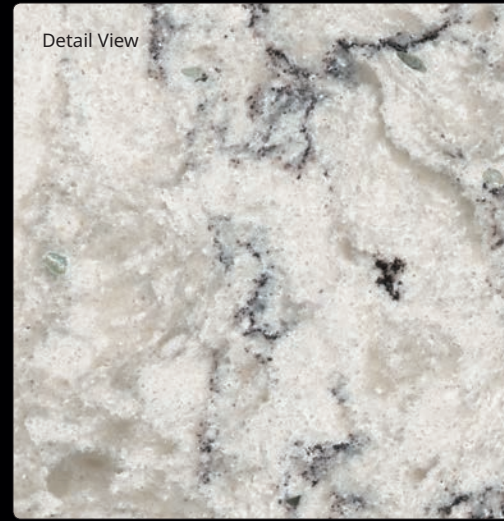

Aria

Alabaster and creamy base make the perfect backdrop for intricate black marbling. Much like an aria in a Baroque Opera, this pattern doesn't just repeat itself, it grows more complex and rich with each swirl.

Musica | Dimensions: 63" x 130" | 2 CM, 3 CM | Finish: