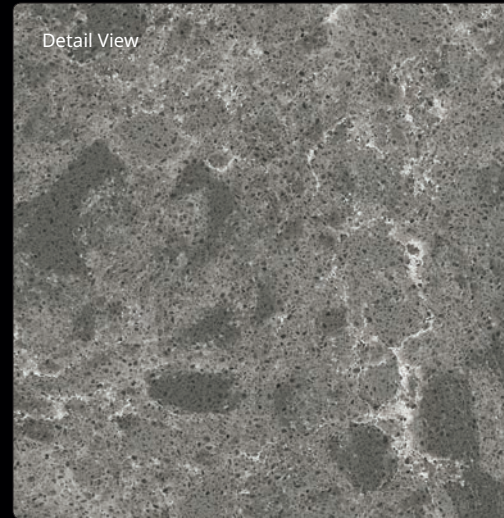

Tenor

Take your designs to new heights with this agile surface that is the perfect arrangement of form and function. Vibrant threads ring out across a cool taupe surface, creating an operatic aria made up of octaves of color. The melodious play of light and dark will serenade you with lush beauty and its attractive features can make any room sing.

Musica | Dimensions: 63" x 130" | 2 CM, 3 CM | Finish: ◆