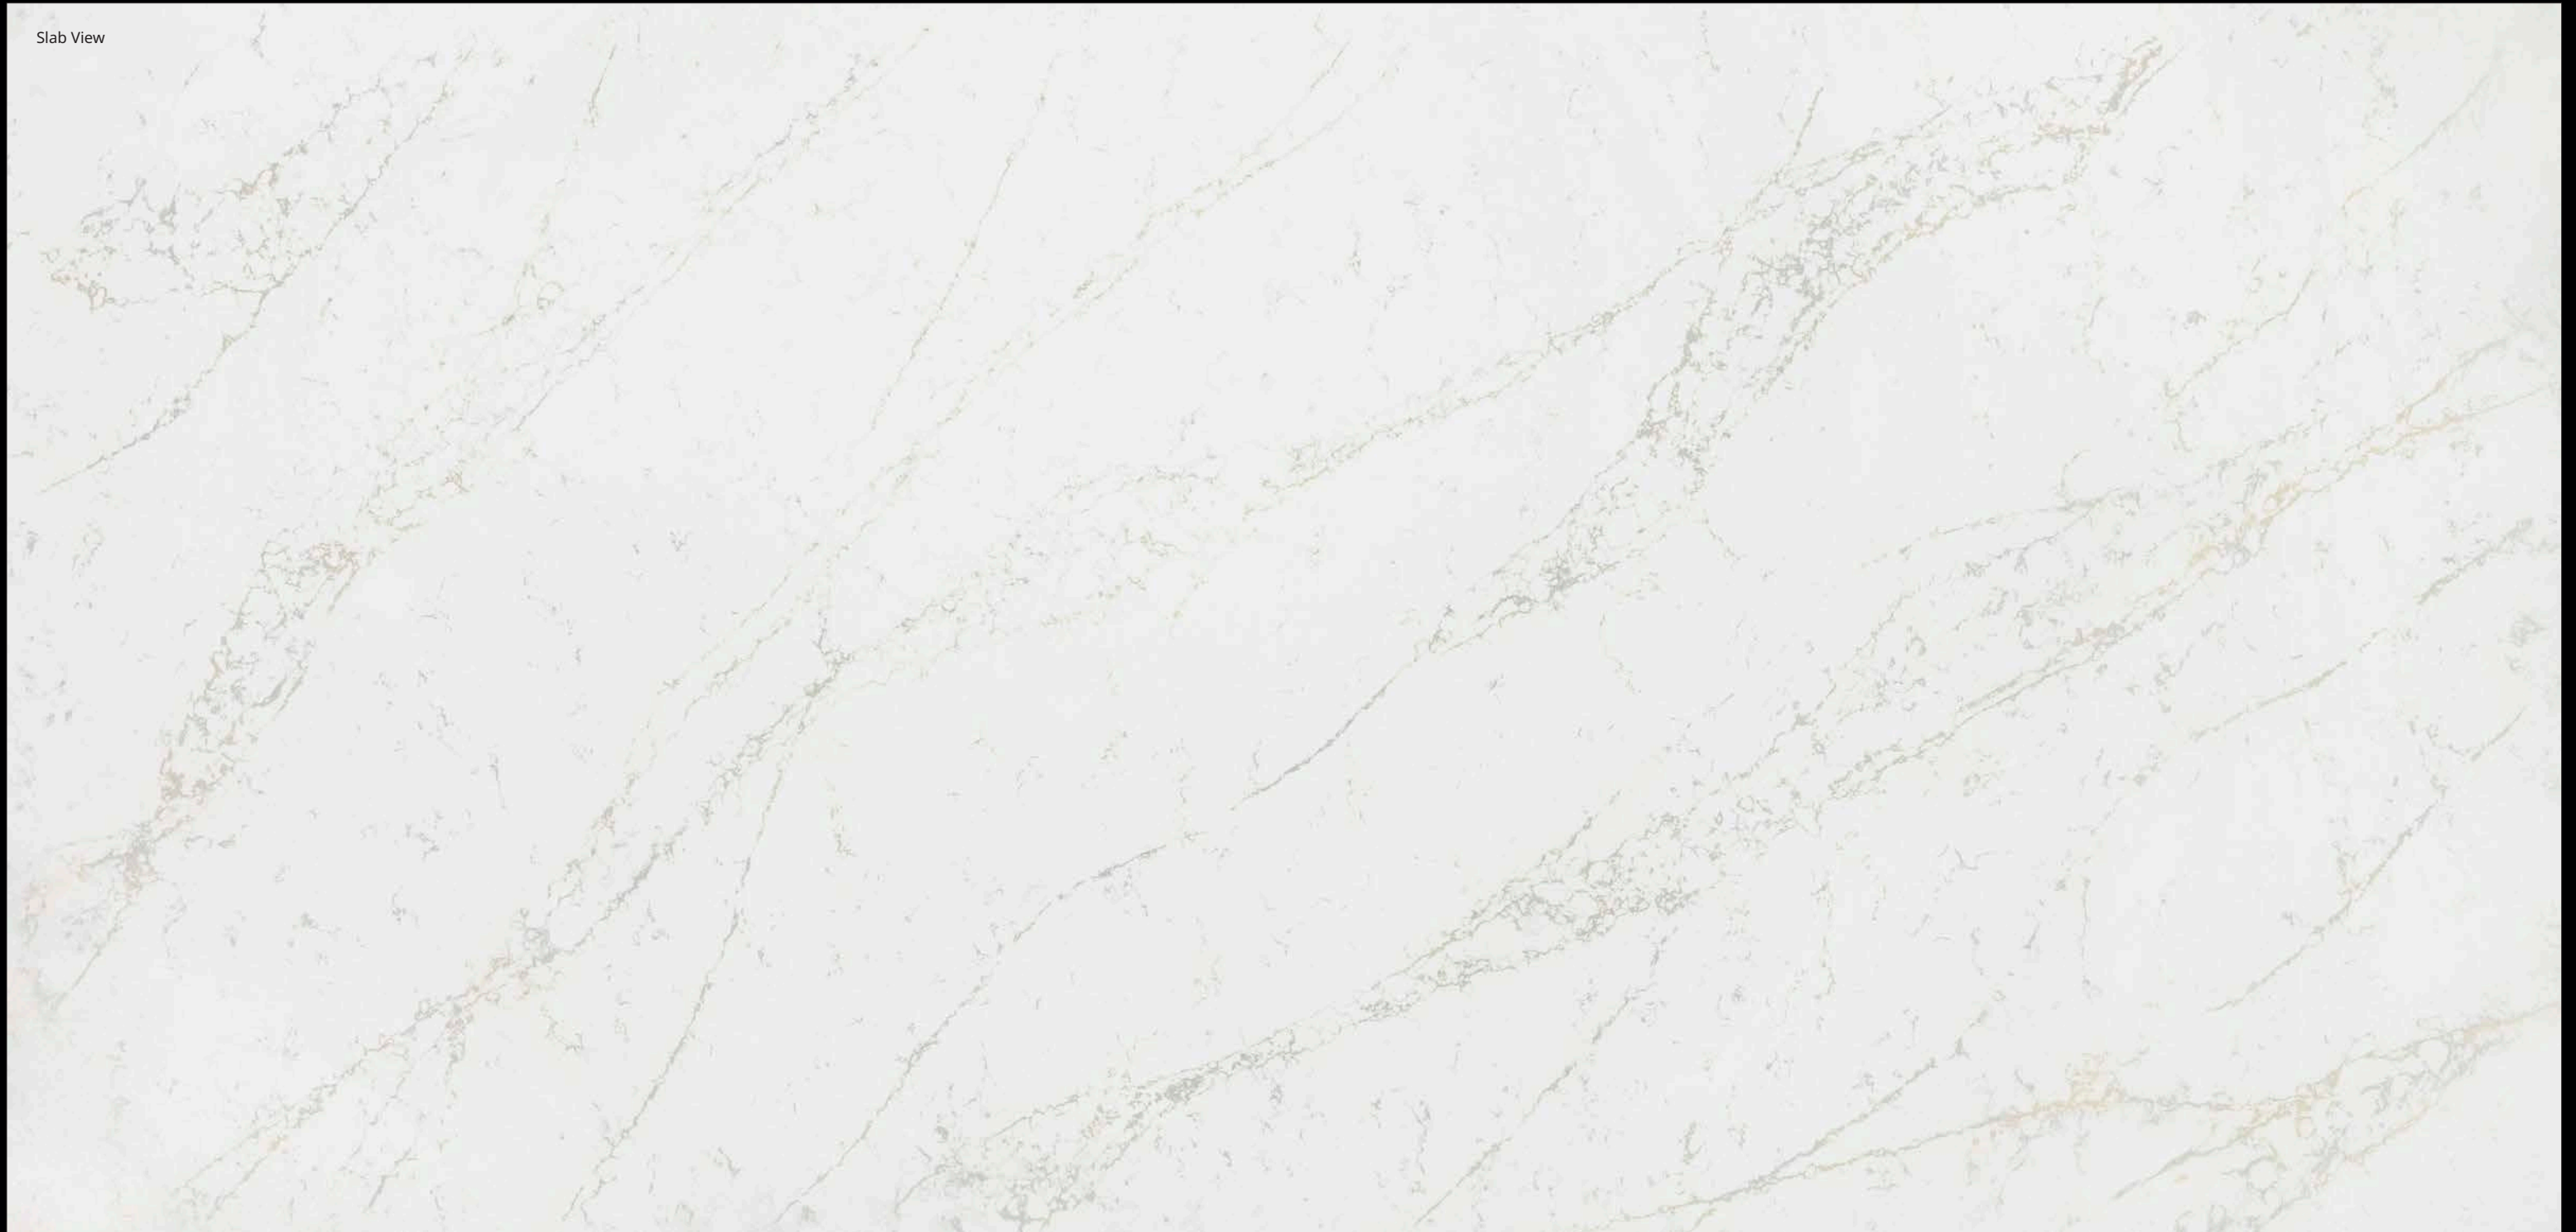

---

Masterpiece | Dimensions: 63" x 130" | 2 CM, 3 CM | Finish: ◆

Slab View

---