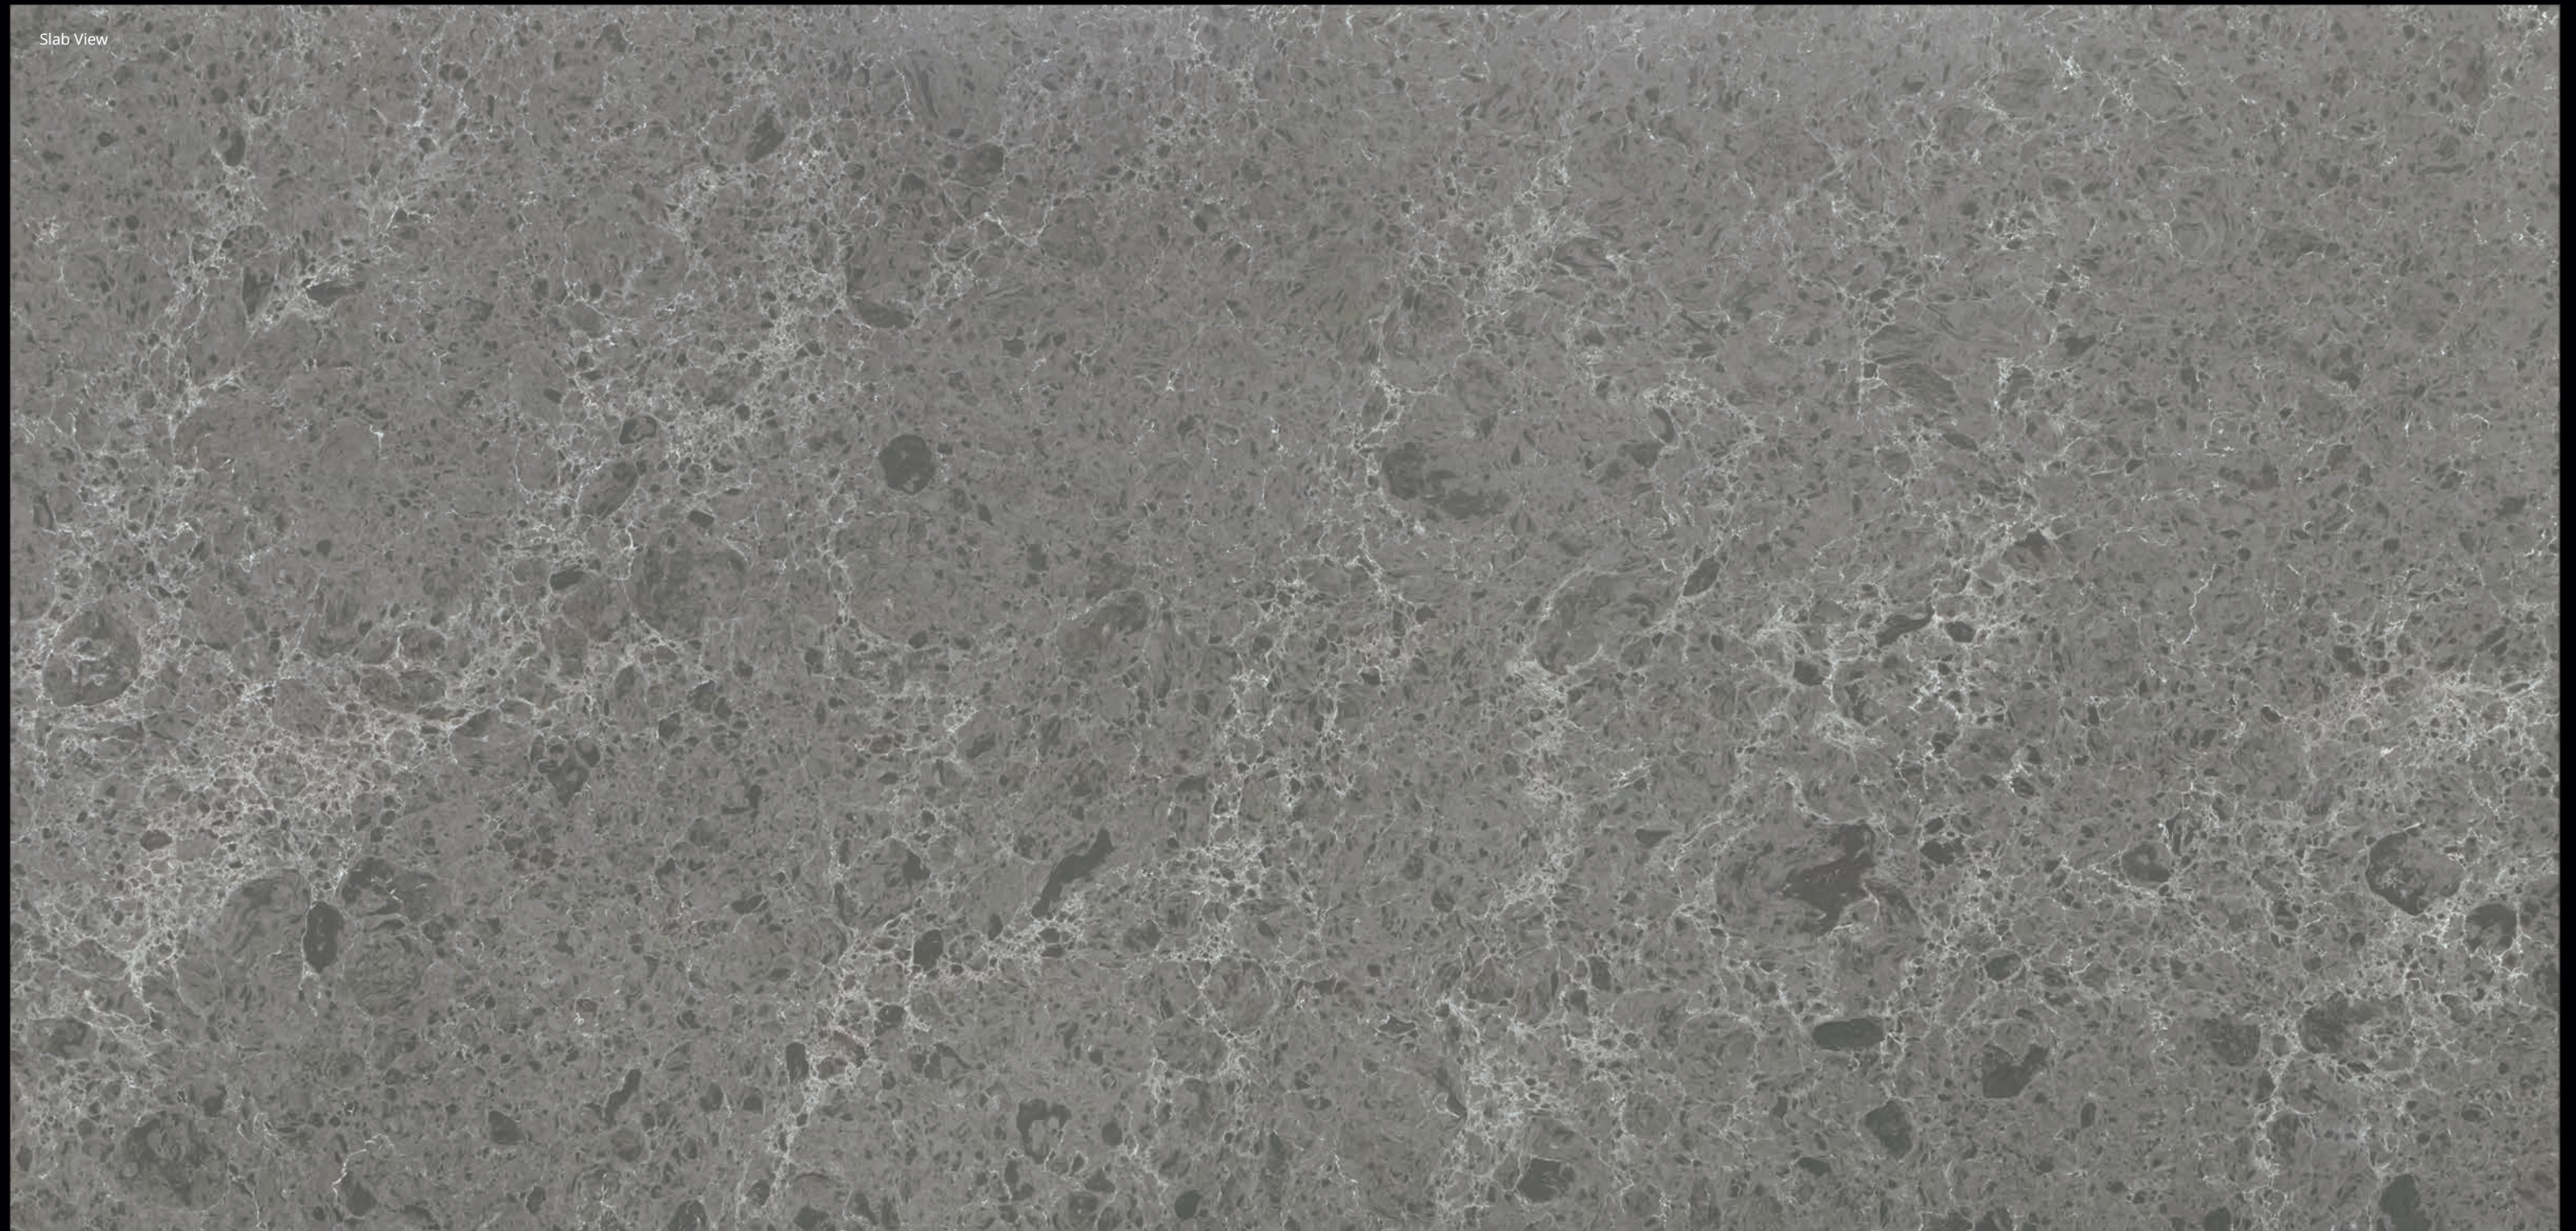

Tenor

Take your designs to new heights with this agile surface that is the perfect arrangement of form and function. Vibrant threads ring out across a cool taupe surface, creating an operatic aria made up of octaves of color. The melodious play of light and dark will serenade you with lush beauty and its attractive features can make any room sing.

Musica | Dimensions: 63" x 130" | 2 CM, 3 CM | Finish: ◆