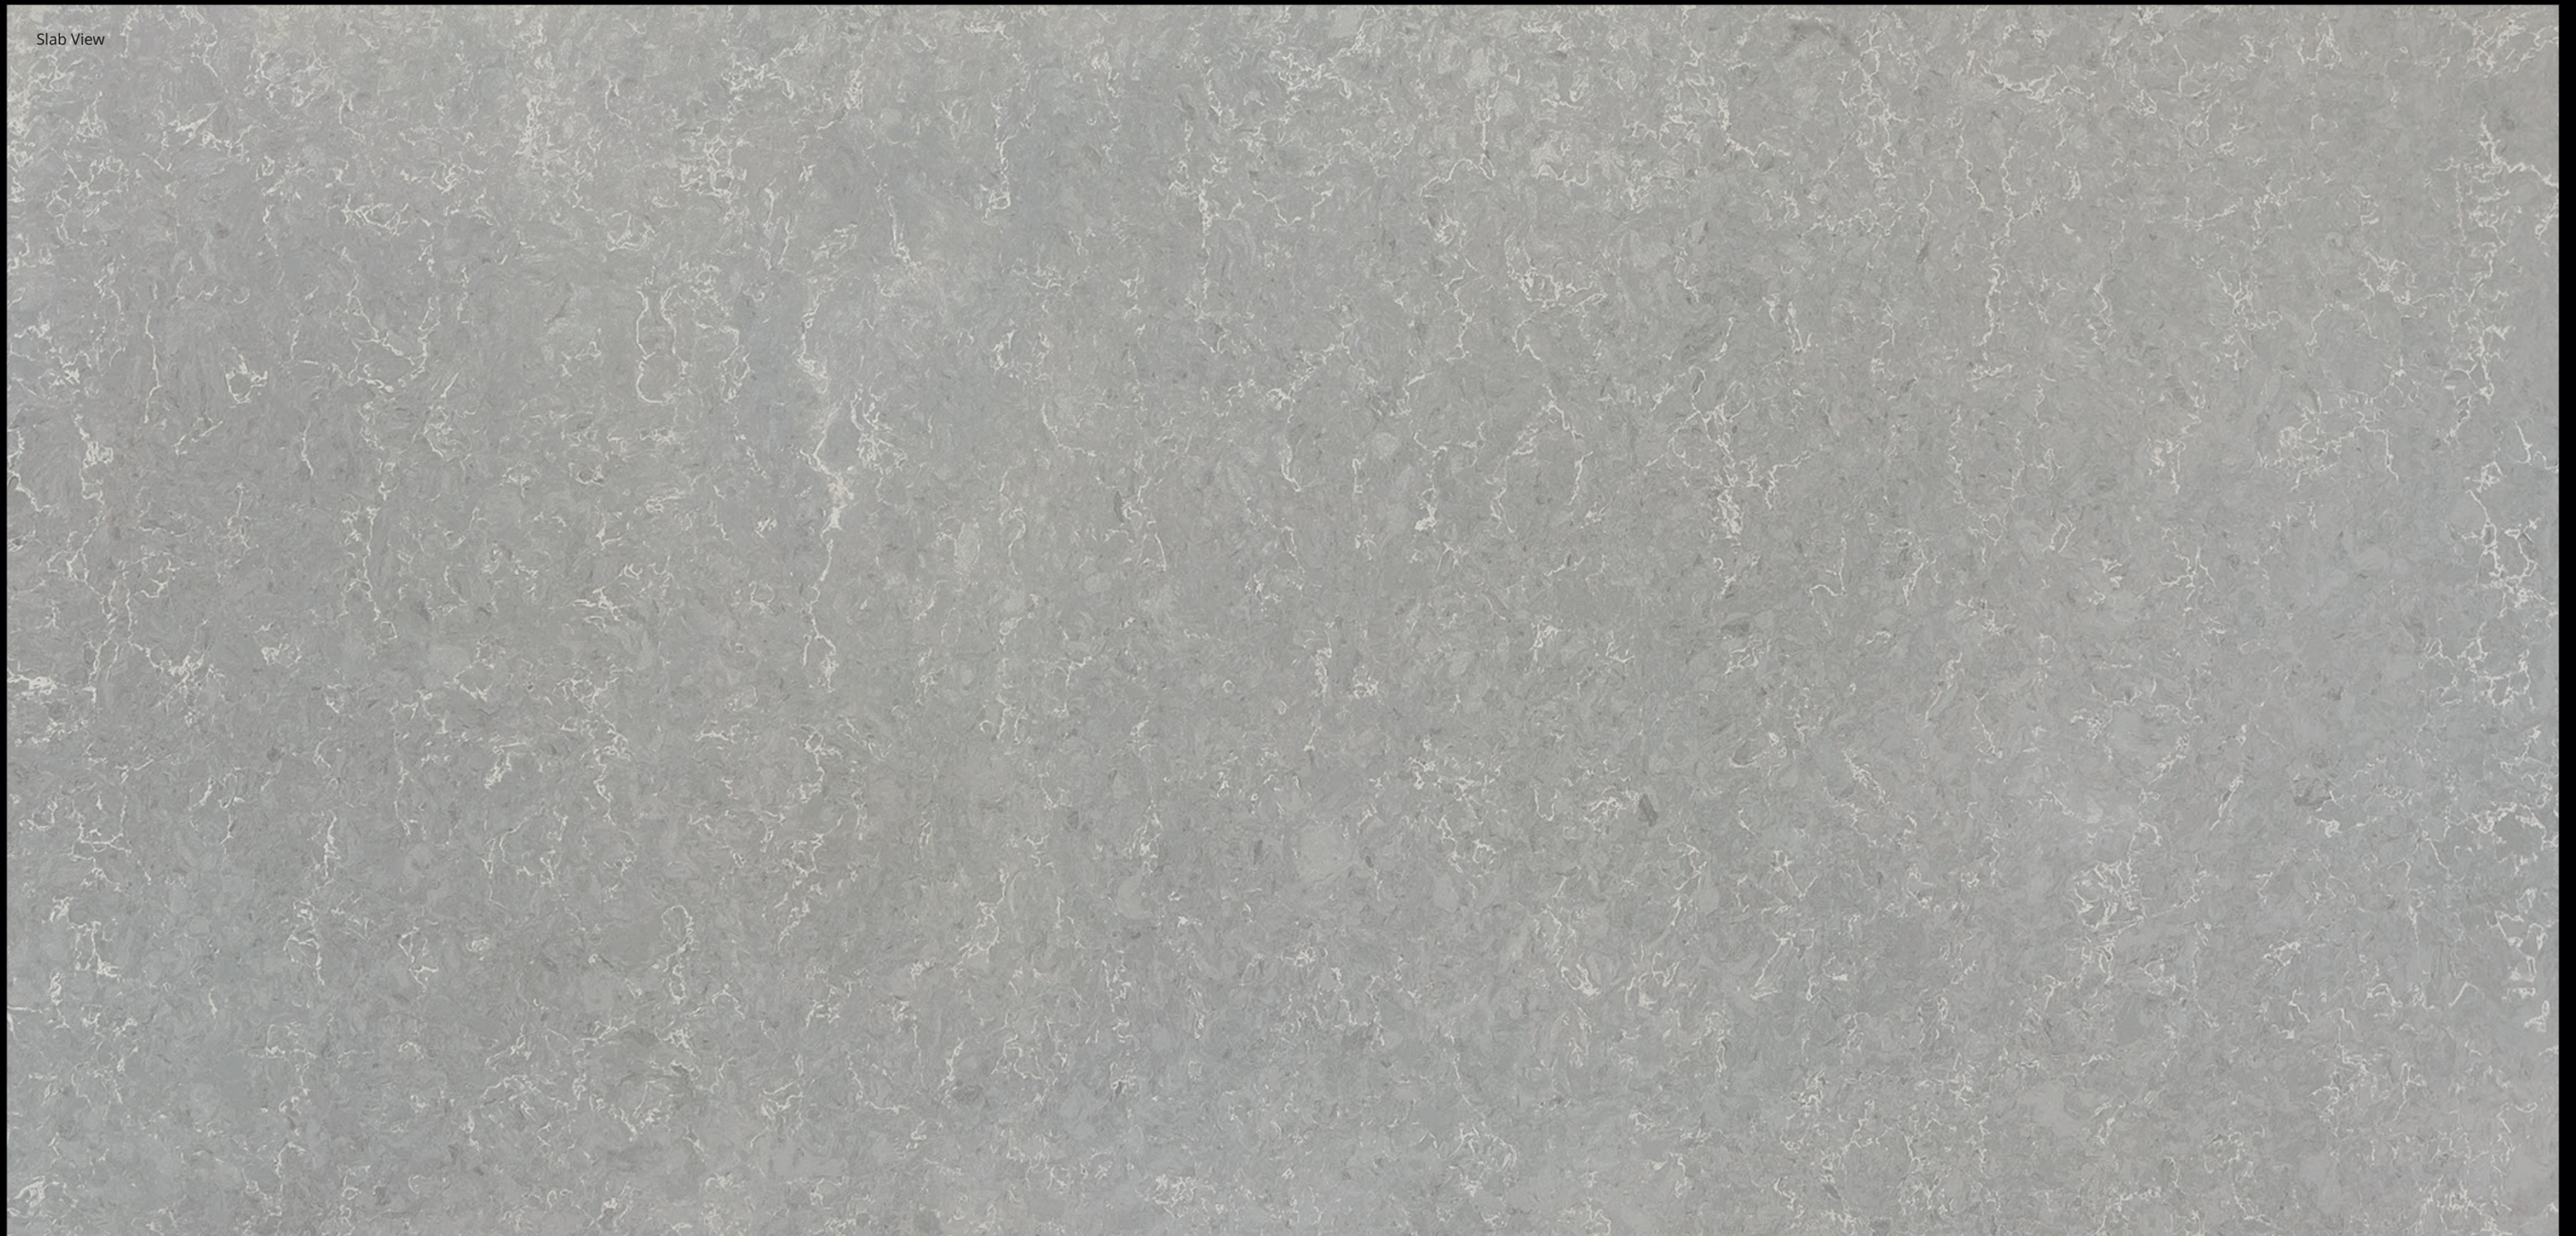

Lento

Slow, yet lavish, relaxed, yet stately; a cool breeze briefly interrupting a warm day, a cloud briefly passing across the sun to cast a welcome dose of shade. Light plays with a rich gray backdrop, creating a subtle experience meant to be savored and appreciated like a fine wine. When the pressures of the day overwhelm, you can retire to a comforting place where your worries are slowly eased away, leaving you cool, calm and collected.

Musica | Dimensions: 63" x 130" | 2 CM, 3 CM | Finish: ◆

Slab View