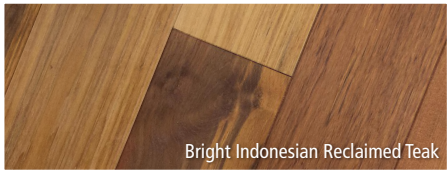

Black & Tan—Tan, Oak

Modern Farmhouse Clean White Oak

American Prairie Weathered Grey

Saw-Kissed Granary Douglas fir

American Gothic Elm

Larch Select Siding in Light Brown

Bright Indonesian Reclaimed Teak

Modern Farmhouse Clean Walnut

Shou Sugi Ban Color Char in Poppy

Settlers' Plank Mixed Hardwoods

Black & Tan—50/50

Shou Sugi Ban Deep Char

50+ DIFFERENT PRODUCTS TO CHOOSE FROM

CUSTOM FINISHES & TEXTURES

LEED V4 MR POINT ELIGIBLE

9+ ACRES OF TIMBERS ON BOTH COASTS