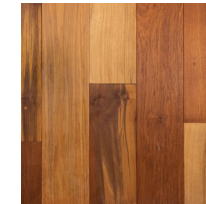

Bright Indonesian Reclaimed Teak