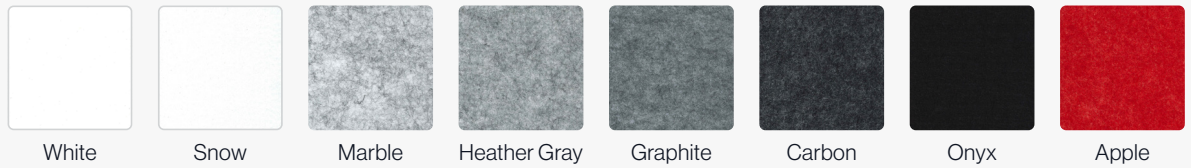

Color Pairing Chart

Soft Sound® and Powder Coat

The colors below are our suggested color pairings for Soft Sound® elements and metal frames for SoundStar® and metal end caps for SoundBar® (no light only). Feel free to choose your own combination.

Soft Sound® Color Group A Standard

Metal Powder Coat Color

Soft Sound® Color Group A Standard

Metal Powder Coat Color

Soft Sound® Wood Texture Premium

Metal Powder Coat Color

* Upcharge.

⚠ Due to the nature of non-woven materials, light may pass through Soft Sound® in any thickness or color. A translucent appearance is most apparent in lighter colors and thin material when a light source is present behind the material. Arktura makes no claims or warranties about the material performing as opaque in any circumstance. To verify a products performance for light transmittance, a mockup of the specific intended use is recommended.