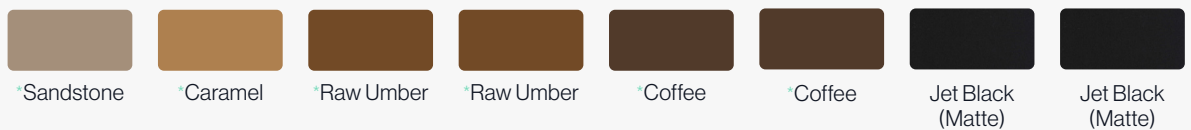

Color Pairing Chart

Soft Sound® and Powder Coat

The colors below are our suggested color pairings for Soft Sound® elements and metal frames for SoundStar® and metal end caps for SoundBar® (no light only). Feel free to choose your own combination.

Soft Sound® Color Group A Standard

Metal Powder Coat Color

Soft Sound® Color Group A Standard

Metal Powder Coat Color

Soft Sound® Wood Texture Premium

Metal Powder Coat Color

* Upcharge.

⚠ Due to the nature of non-woven materials, light may pass through Soft Sound® in any thickness or color. A translucent appearance is most apparent in lighter colors and thin material when a light source is present behind the material. Arktura makes no claims or warranties about the material performing as opaque in any circumstance. To verify a products performance for light transmittance, a mockup of the specific intended use is recommended.