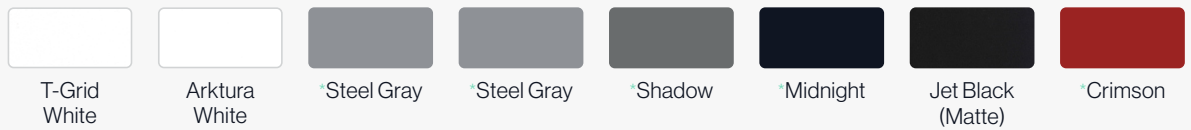

Color Pairing Chart

Soft Sound® and Powder Coat

The colors below are our suggested color pairings for Soft Sound® elements and metal frames for SoundStar® and metal end caps for SoundBar® (no light only). Feel free to choose your own combination.

Soft Sound® Color Group A Standard

Metal Powder Coat Color

Soft Sound® Color Group A Standard

Metal Powder Coat Color

Soft Sound® Wood Texture Premium

Metal Powder Coat Color

* Upcharge.

⚠ Due to the nature of non-woven materials, light may pass through Soft Sound® in any thickness or color. A translucent appearance is most apparent in lighter colors and thin material when a light source is present behind the material. Arktura makes no claims or warranties about the material performing as opaque in any circumstance. To verify a products performance for light transmittance, a mockup of the specific intended use is recommended.