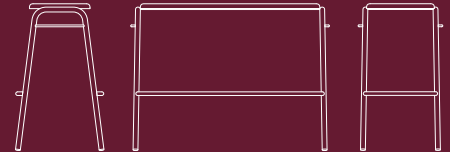

Tables and benches and stools, oh my! Hectic® thrives in the most chaotic spaces. Its durable pieces can be easily mixed, matched, and moved in the most dire moments — like when George found out Martin was the one who kept parking in his reserved spot and they could NOT sit beside each other anymore.

Height Options	Café, Counter & Bar
Seat Options	White Oak, Stained Oak, Upholstered & 100% Recyclable HDPE
Table Top Options	32 x 66" & 32 x 90" Laminate, White Oak & Stained Oak
Location	Indoor & Outdoor Options (Table Indoor Only)
Design	Geof Lilge
Earth Approved	Carbon Neutral