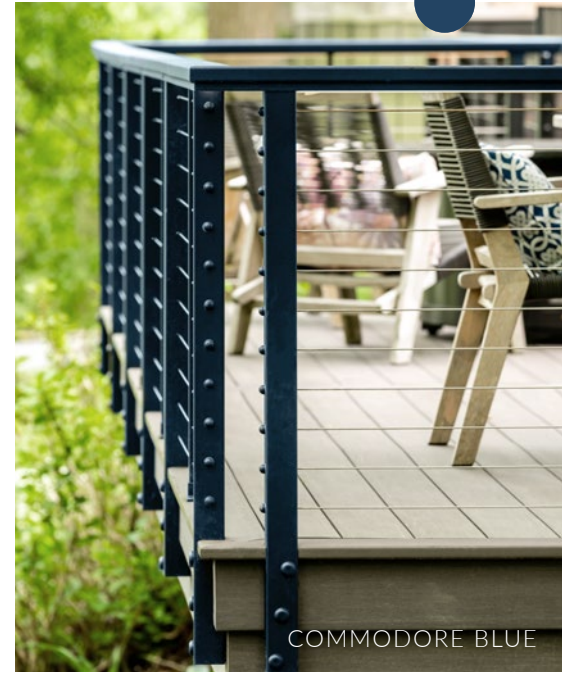

MODERN WHITE

COMMODORE BLUE