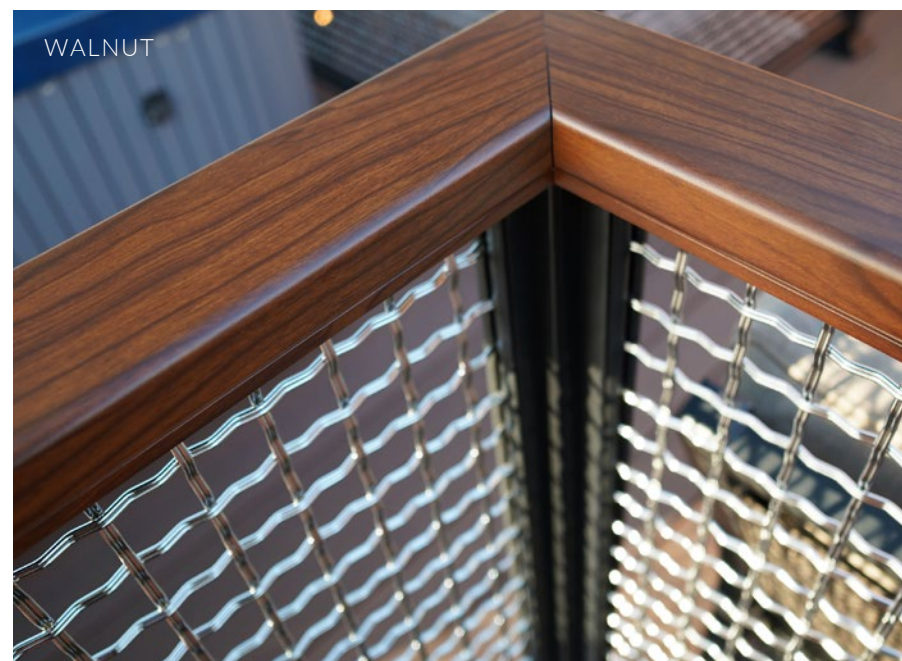

Ranging from classic to modern to everything in between, Feeney® makes it easy for you to complement the style of virtually any space with our new on-trend color offerings. Create a cohesive design by choosing the hue that best elevates the interior or exterior palette you're working with, while having the peace of mind that each color has a powder-coated finish for ultimate beauty and durability. Plus, the possibilities don't stop there—custom color matching and specific color selections are also available upon request.

SILVER

DOVE GRAY

MODERN WHITE

COMMODORE BLUE

Feeney's powder-coated finish adheres to AAMA 2604 coating specifications for superior impact, weather resistance and color retention.

BRIGHT WHITE

Top it Off with Wood Grain

With limitless design potential, the ColorEasy™ program also makes it easy for you to elevate railing solutions with the beautiful look of wood grain and the durability of powder-coated aluminum with our DesignRail® Top Rail. With three exquisite colors—Cherry, Walnut and Weathered Gray—you can create a natural look and feel without the hassle of maintenance or upkeep.