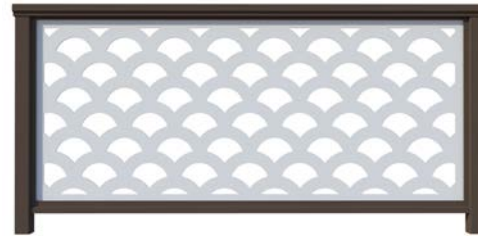

Laser Cut Aluminum Panel Infill

Strong and stylish, these precision manufactured panels turn your railing into a centerpiece.

PISCES®

FRAME DETAILS

MATERIAL: Aluminum
HEIGHT: 36", 39", 42", Custom
WIDTH: 5', 6'
APPLICATION: Interior, Exterior
TOP RAIL OPTIONS: 200, 300, 350, 450

INFILL DETAILS

MATERIAL: Aluminum
THICKNESS: 3/16"
FINISH: Powder Coated AAMA 2604

AVAILABLE IN 18 POWDER-COATED ALUMINUM COLORS
See page 34 for more details.