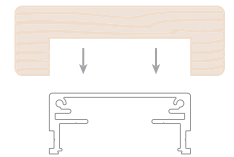

SERIES 150 Graspable, 2" Wide

SERIES 200 Rectangle, 3.5" Wide

DesignRail® in Dove Gray,
Series 350 Top Rail, CableRail Kits Infill

SERIES 350 Elliptical, 3.5" Wide

SERIES 450 Low Profile for Optional Cap (not included)