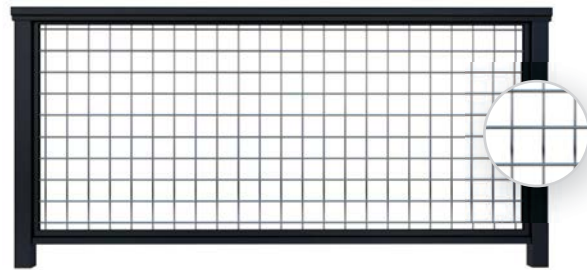

The perfect balance of substance and visibility, our marine-grade stainless steel mesh panels elevate any indoor or outdoor area.

ALLURE®

DAZZLE®

HORIZON®

METROPOLITAN® →

FRAME DETAILS

MATERIAL: Aluminum

HEIGHT: 36", 39", 42", Custom