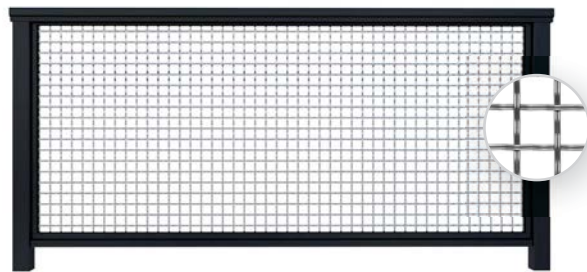

The perfect balance of substance and visibility, our marine-grade stainless steel mesh panels elevate any indoor or outdoor area.

ALLURE®

DAZZLE®

HORIZON®

METROPOLITAN® →

FRAME DETAILS

MATERIAL: Aluminum

HEIGHT: 36", 39", 42", Custom