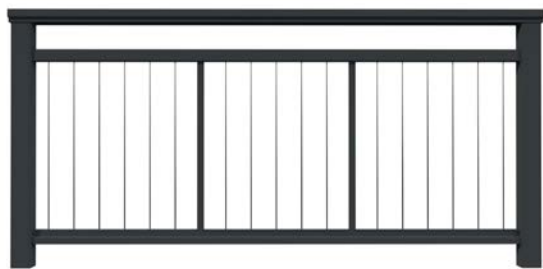

HORIZONTAL CABLE
with Intermediate + Bottom Rails

HORIZONTAL CABLE
no Bottom Rail

HORIZONTAL CABLE →
with Bottom Rail

FRAME DETAILS

MATERIAL: Aluminum

HEIGHT: 36", 39", 42", Custom

WIDTH: 5', 6'

APPLICATION: Interior, Exterior

See page 34 for more details.

DesignRail® in Silver with wood cap rail, CableRail Kits Infill
© Treve Johnson

Vertical CableRail Infill

An alternative to traditional horizontal cable railing, vertical cable is the perfect solution when you want to preserve the view.