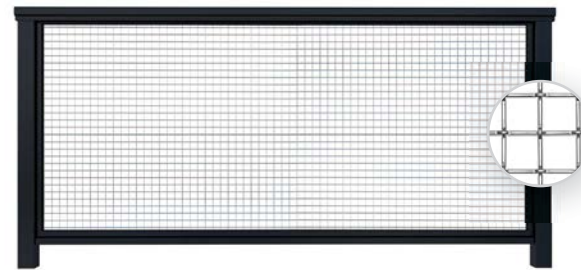

The perfect balance of substance and visibility, our marine-grade stainless steel mesh panels elevate any indoor or outdoor area.

ALLURE®

DAZZLE®

HORIZON®

METROPOLITAN® →

FRAME DETAILS

MATERIAL: Aluminum

HEIGHT: 36", 39", 42", Custom