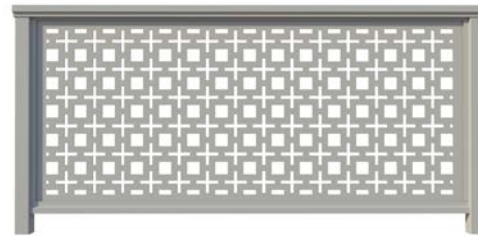

Laser Cut Aluminum Panel Infill

Strong and stylish, these precision manufactured panels turn your railing into a centerpiece.

BOUND®

FRAME DETAILS

MATERIAL: Aluminum
HEIGHT: 36", 39", 42", Custom
WIDTH: 5', 6'
APPLICATION: Interior, Exterior
TOP RAIL OPTIONS: 200, 300, 350, 450

INFILL DETAILS

MATERIAL: Aluminum
THICKNESS: 3/16"
FINISH: Powder Coated AAMA 2604

AVAILABLE IN 18 POWDER-COATED ALUMINUM COLORS
See page 34 for more details.