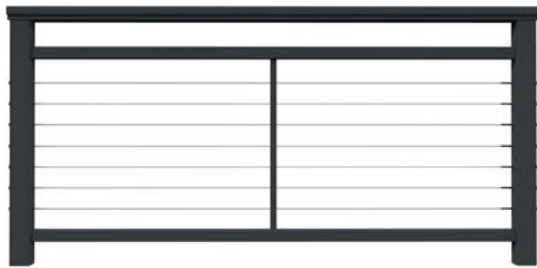

AVAILABLE IN 18 POWDER-COATED ALUMINUM COLORS

See page 34 for more details.

DesignRail® in Black, Glass Infill
Photographer: Chris Beck

Horizontal CableRail Infill

Make your railing view-friendly with the original stainless steel cable infill.

HORIZONTAL CABLE
with Intermediate + Bottom Rails

HORIZONTAL CABLE
no Bottom Rail

HORIZONTAL CABLE →
with Bottom Rail

FRAME DETAILS

MATERIAL: Aluminum

HEIGHT: 36", 39", 42", Custom

WIDTH: 5', 6'

APPLICATION: Interior, Exterior