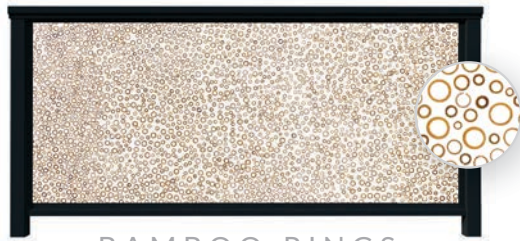

Resin Panel Infill

Gorgeous organic materials embedded in durable, stylish resin produced by 3form—a leader in architectural materials.

BAMBOO RINGS