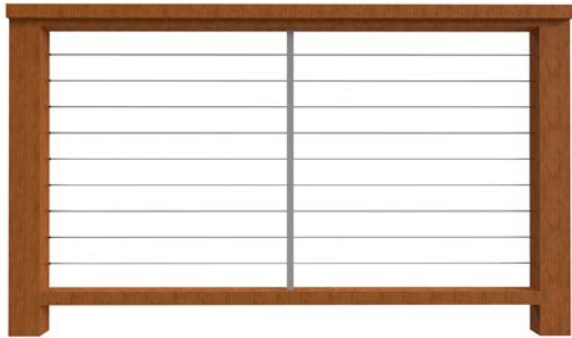

Whether you're going for a rustic or modern look, or somewhere in between—CableRail Kits and fittings give you the design flexibility you need to create a railing with warmth and style.

WOOD FRAME
WITH CABLERAIL
with Bottom Rail