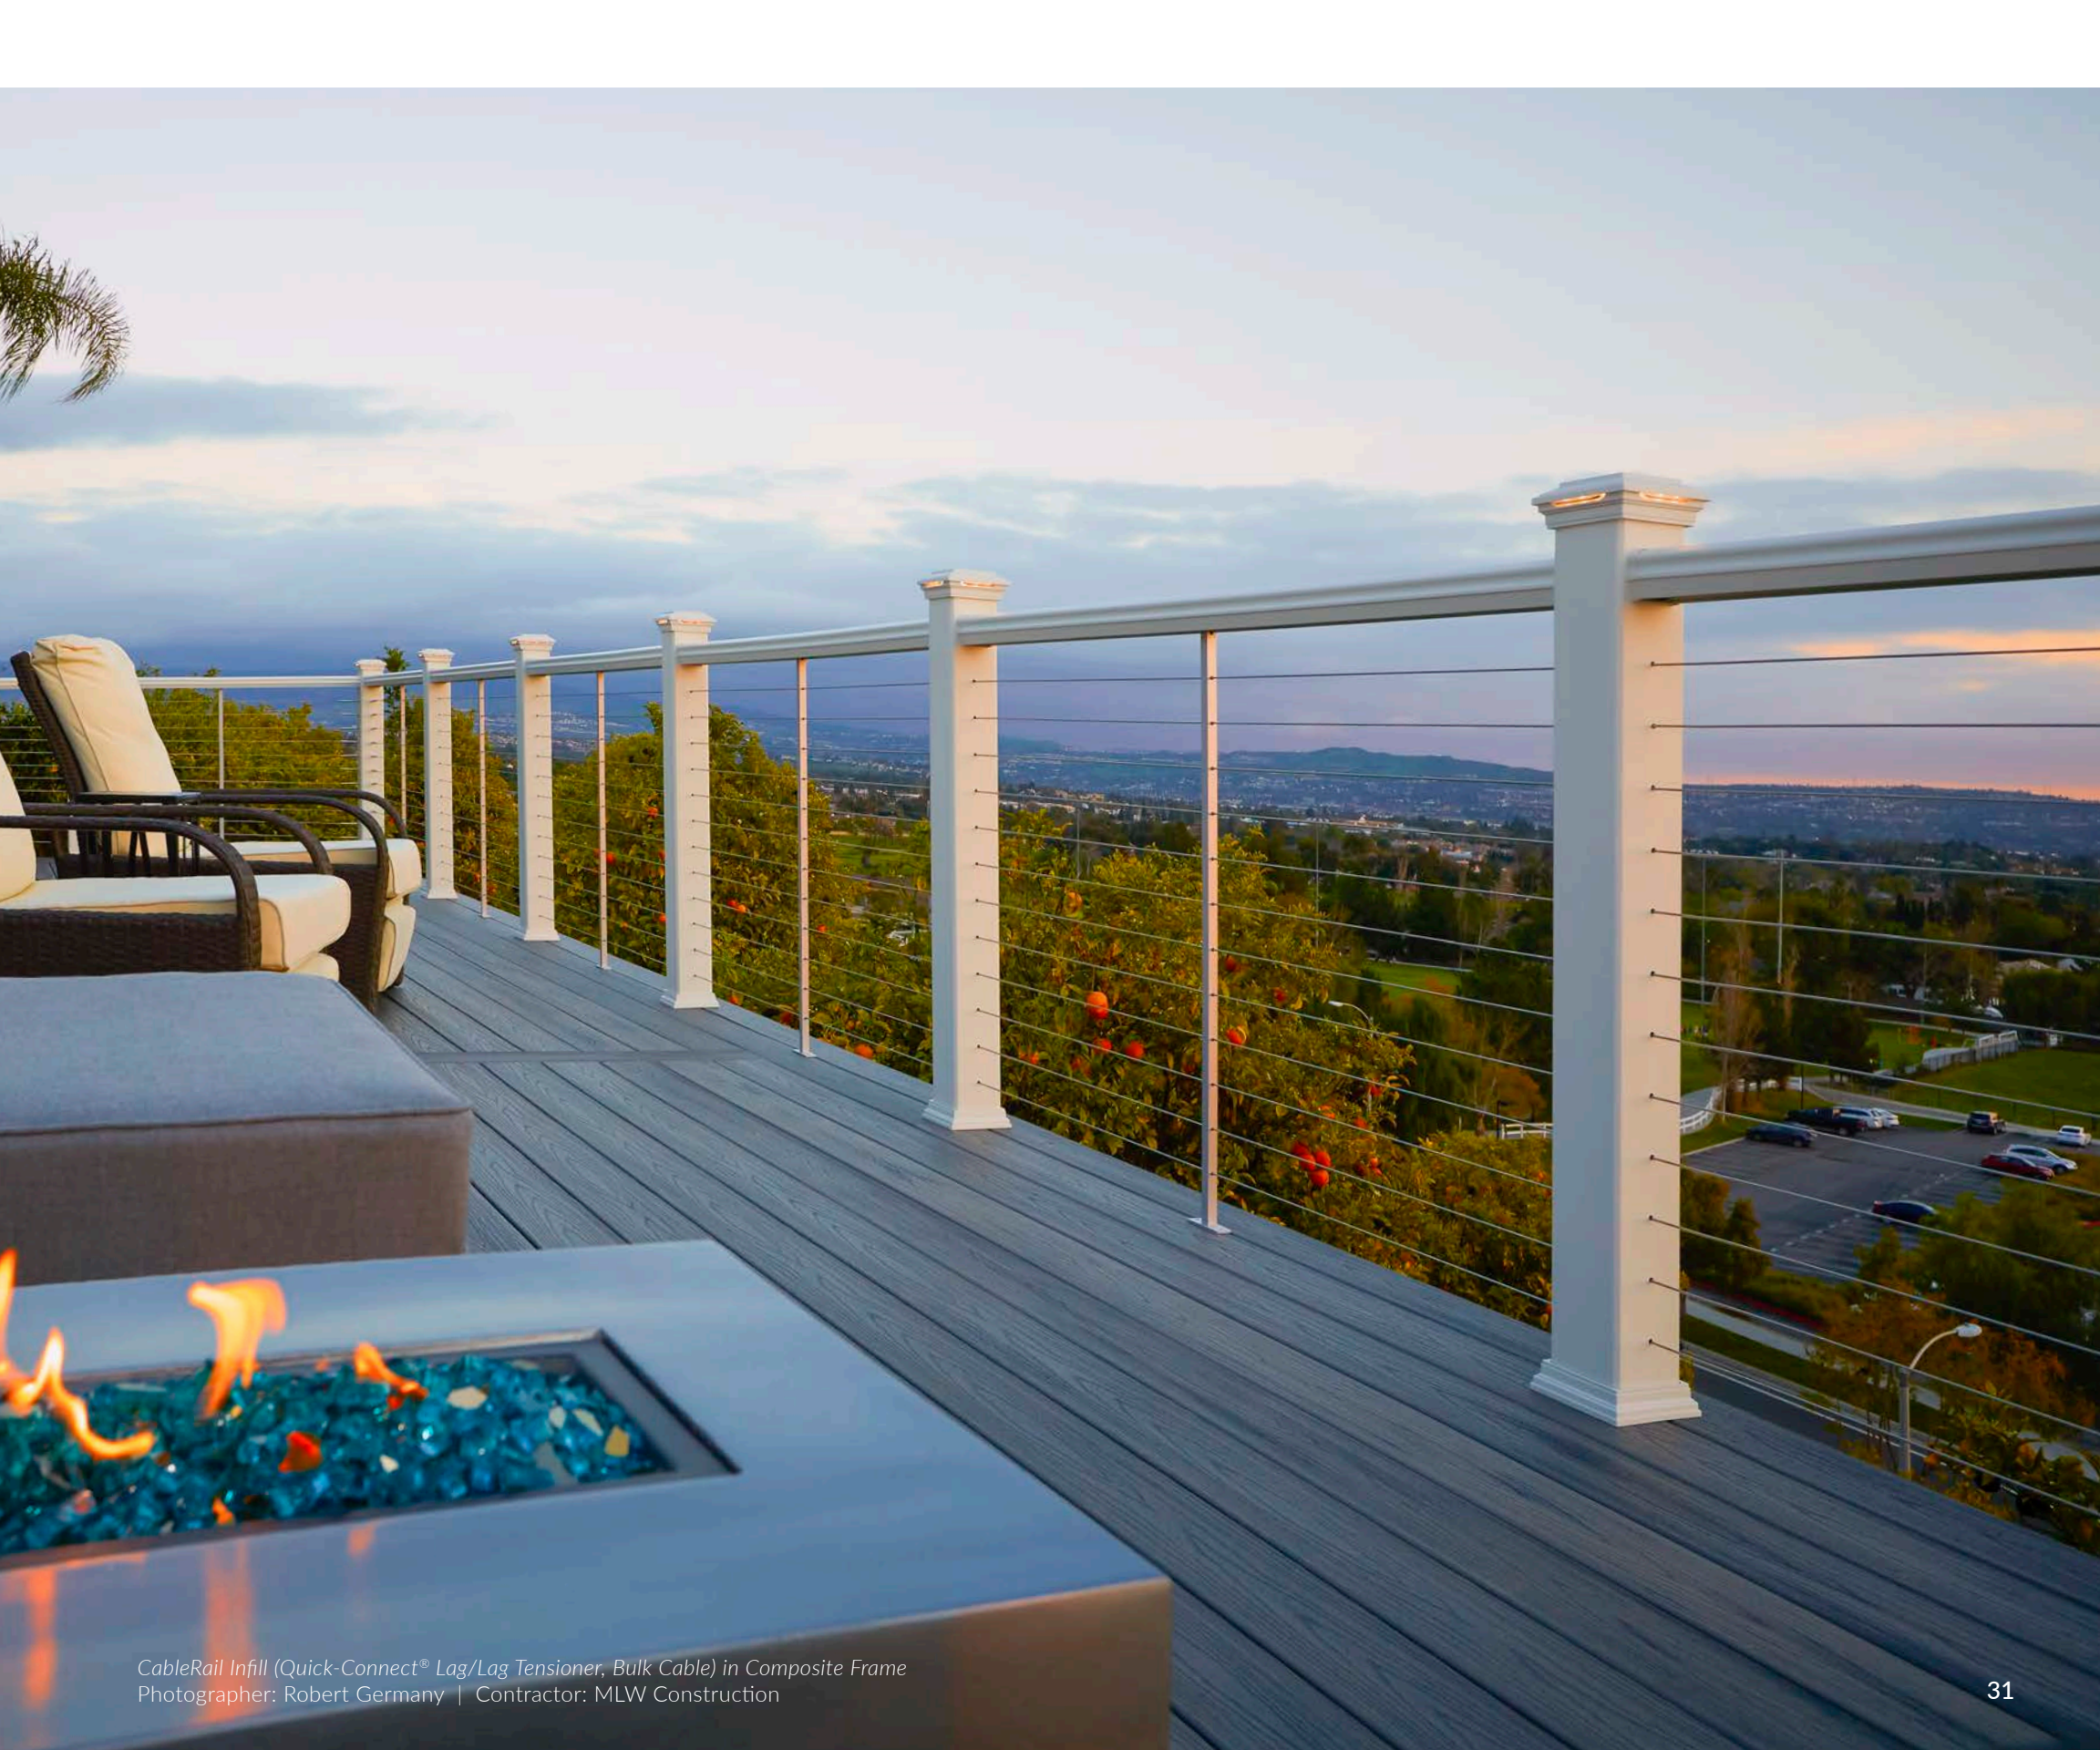

CableRail Infill (Quick-Connect® Lag/Lag Tensioner, Bulk Cable) in Composite Frame
Photographer: Robert Germany | Contractor: MLW Construction