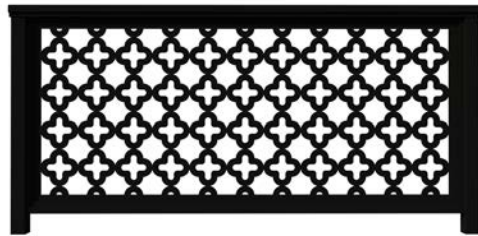

See page 34 for more details.

DesignRail® in Bright White, Metropolitan® Mesh Infill
Photographer: Robert Germany

Laser Cut Aluminum Panel Infill

Strong and stylish, these precision manufactured panels turn your railing into a centerpiece.