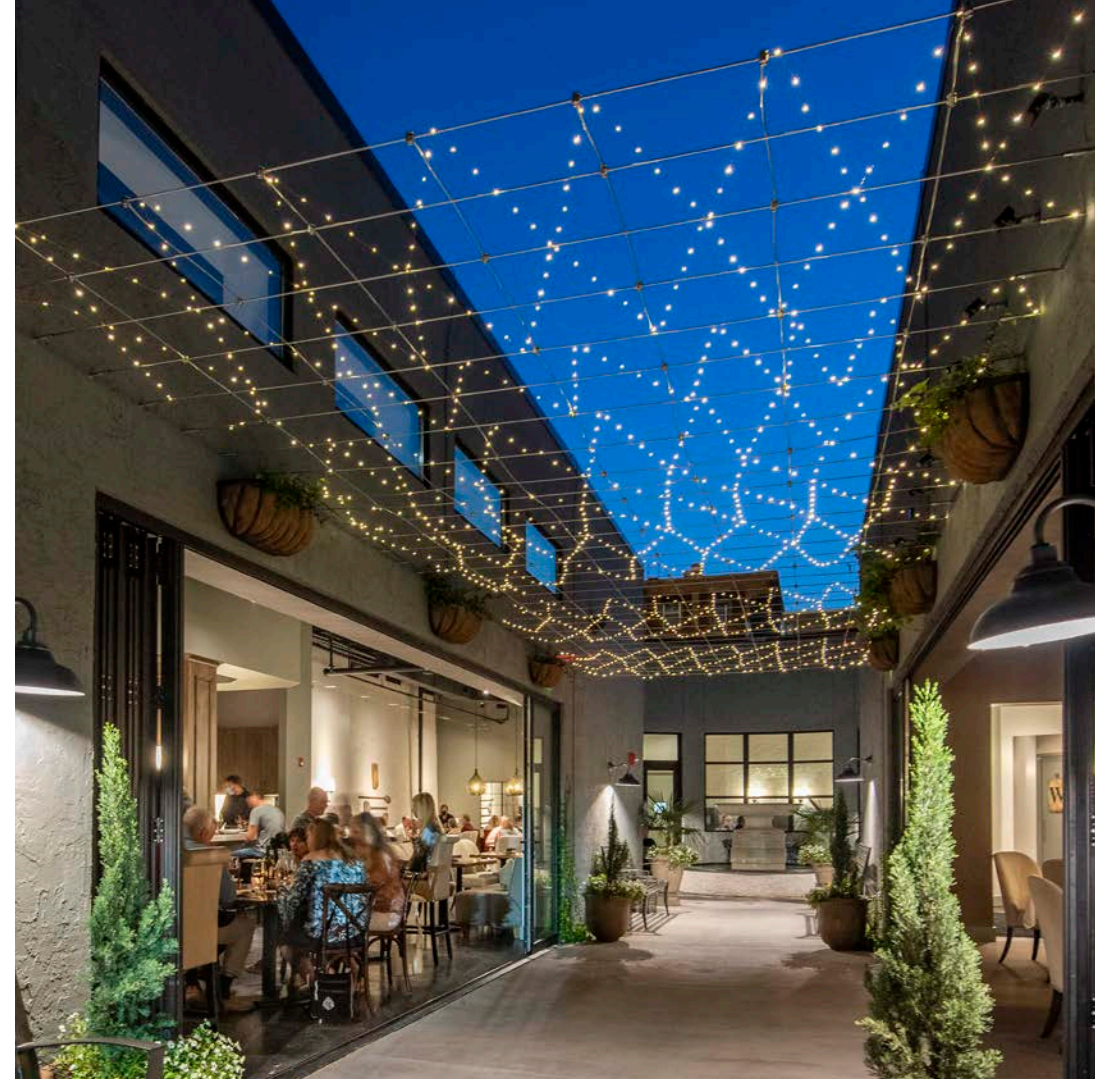

Era® Awning in Bright White

Trellis in overhead configuration
Quanto Basta Wine Bar | Photographer: G Frank Hart