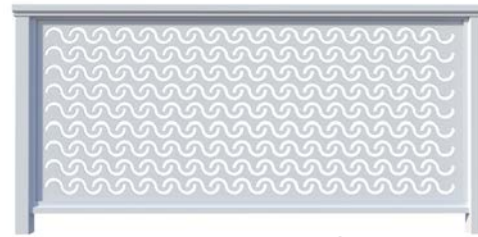

Laser Cut Aluminum Panel Infill

Strong and stylish, these precision manufactured panels turn your railing into a centerpiece.

TORRENT®

FRAME DETAILS

MATERIAL: Aluminum
HEIGHT: 36", 39", 42", Custom
WIDTH: 5', 6'
APPLICATION: Interior, Exterior
TOP RAIL OPTIONS: 200, 300, 350, 450

INFILL DETAILS

MATERIAL: Aluminum
THICKNESS: 3/16"
FINISH: Powder Coated AAMA 2604

AVAILABLE IN 18 POWDER-COATED ALUMINUM COLORS
See page 34 for more details.