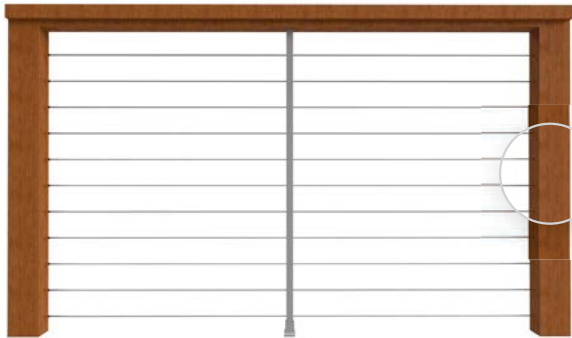

Whether you're going for a rustic or modern look, or somewhere in between—CableRail Kits and fittings give you the design flexibility you need to create a railing with warmth and style.

WOOD FRAME
WITH CABLERAIL
with Bottom Rail