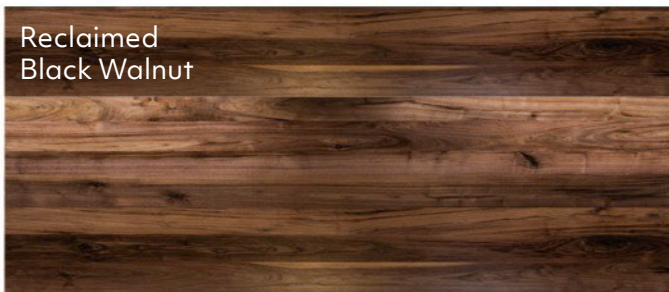

Fir Pine

Oil and Clear. These selections showcase the natural characteristics of the wood itself, but each board may vary in tone and color.

NOTE: The OIL finish option is "skip planed" and reveals the original patina with light texture and slightly uneven boards.

Bourbon, Antique and Gray. Any of these are great in the wood, while also maintaining a more cohesive

Finishes are

*Get your Free swatches at

Hardwood

Re
op
M
W
cl
top