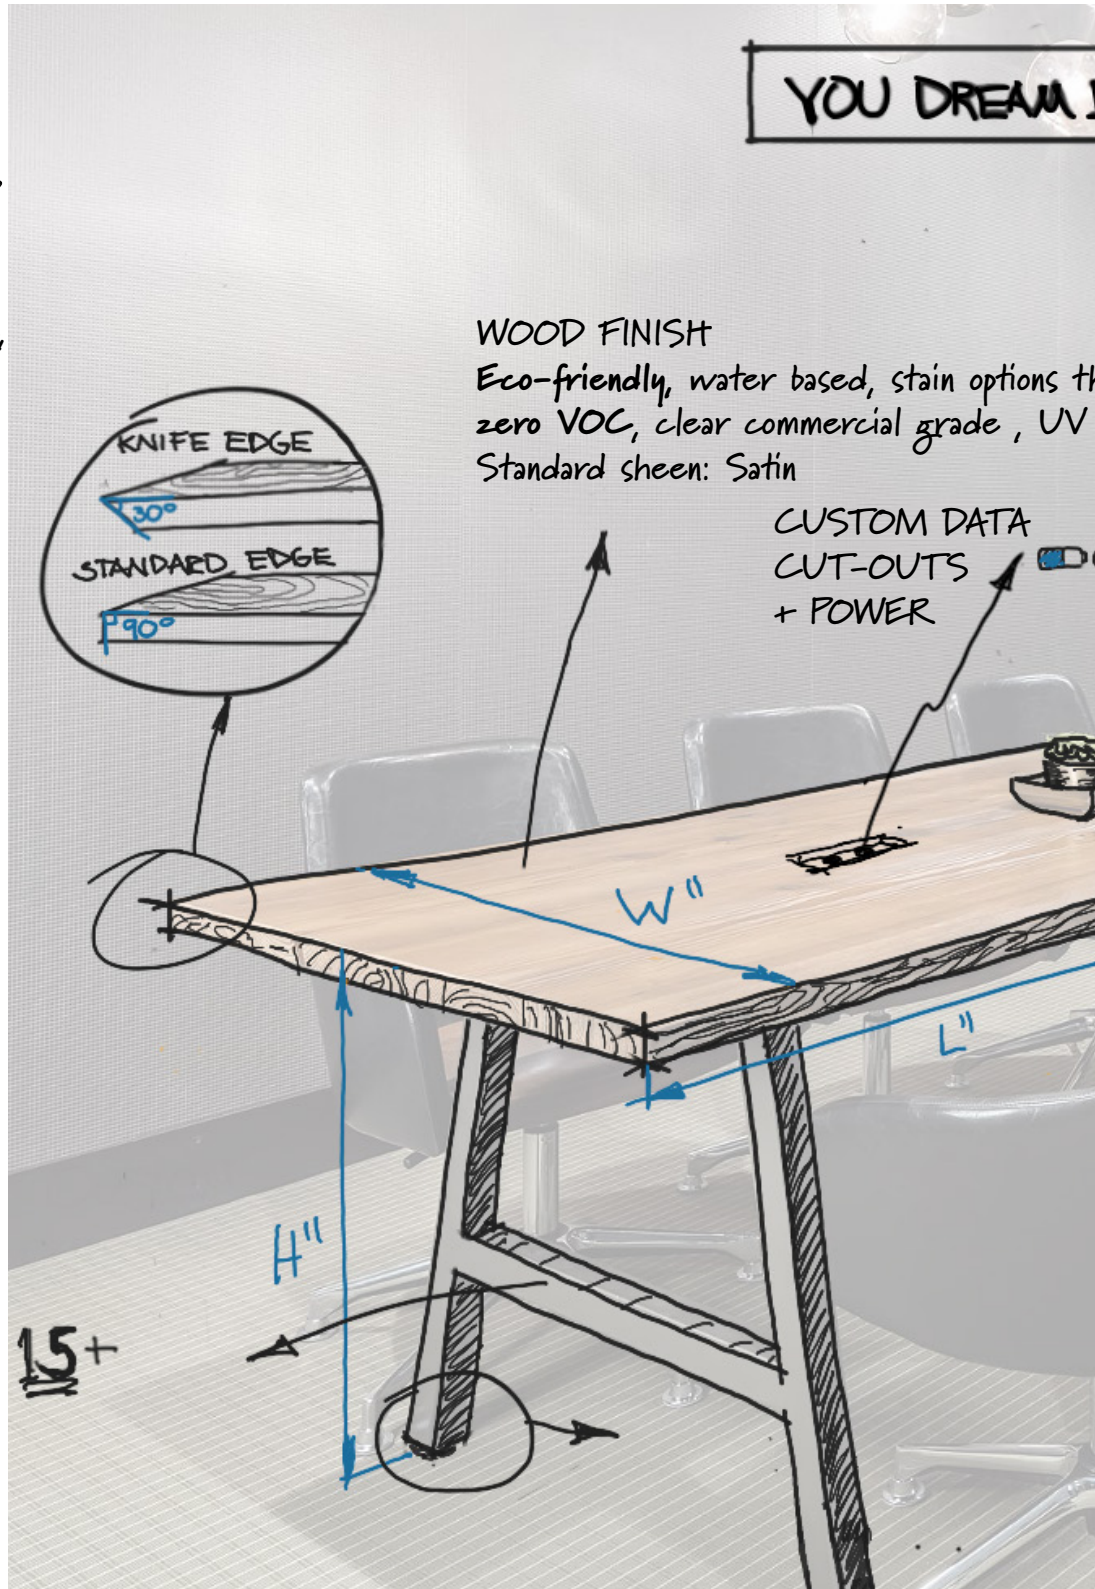

FEET

Leveling glides included
Locking casters by request