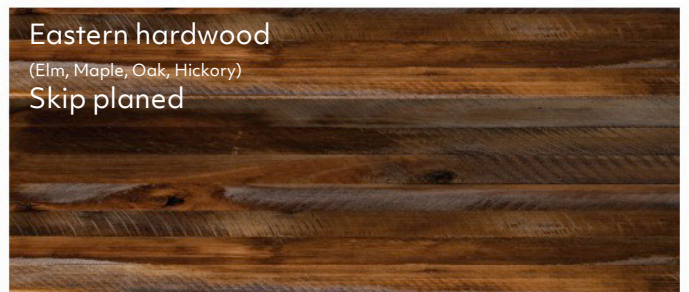

Fir Pine

Oil and Clear. These selections showcase the natural characteristics of the wood itself, but each board may vary in tone and color.

NOTE: The OIL finish option is "skip planed" and reveals the original patina with light texture and slightly uneven boards.

Bourbon, Antique and Gray. Any of these are great in the wood, while also maintaining a more cohesive

Finishes are

*Get your Free swatches at

Hardwood

Re
op
M
W
cl
top