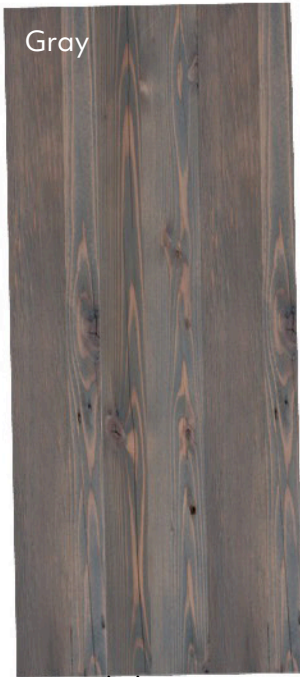

Weathered. Slight texture, wire-brushed, distressed lightly. Consistent medium brown tones with grain highlights.

selections if you want to see some characteristics and consistent tonality across the surface.

Wood Species

at www.urbanwoodgoods.com*

Reclaimed Hardwood Upgrade options include Black Walnut, Mixed Hardwoods, Elm, and White Oak. All shown with near durable eco-friendly topcoat.

Dark Walnut & Chestnut. These are stains are on the darker side of the spectrum and provide a consistent tonal appearance while providing a stunning contrast against lighter toned floors or cabinets.