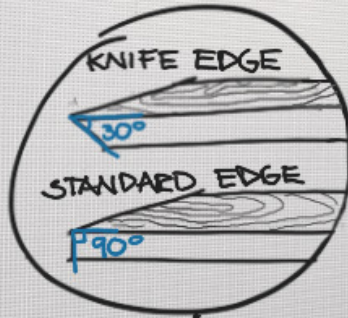

CUSTOM DATA
CUT-OUTS
+ POWER

TABLE TOP EDGE

Standard Edge: 90°

Knife Edge: 30° angle

WOOD TOP

THICKNESS

Standard: 1.5"

Thick: 2.5"