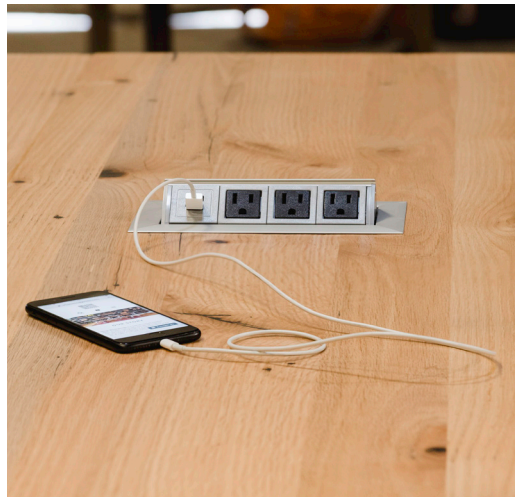

Boardroom 12:28 PM

2 PM - 2:30 PM	Eliza Worcester's meeting
2:30 PM - 3:30 PM	Nick Pleasant's meeting

URBAN WOOD STANDARD CONFERENCE TABLE

SPECIAL FEATURES:
Custom cut outs for power

Knife edge

Project: Beauty Counter
Products: Custom Urban Wood Standard Conference Table
Wood: Reclaimed Douglas Fir Pine
Finish: Bona Traffic Naturale Commercial Matte.
Special features: Knife edge- custom cutout for power.
Place: Santa Monica