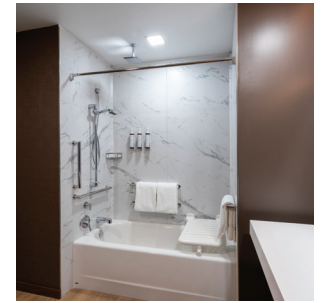

ADA BATHTUB BATHROOMS

Improved design look and less required maintenance over acrylic and fiberglass solutions. These real porcelain panels are exceptionally hygienic, anti-microbial, and can be cleaned with common cleaning chemicals.