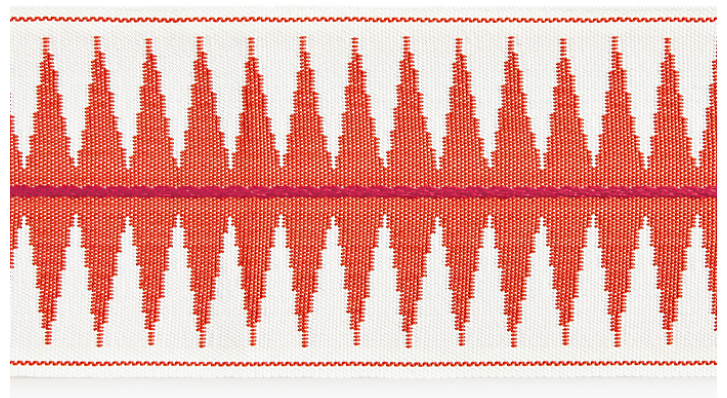

## ISOLA INDOOR/OUTDOOR TRIMMING

PLAYA GIMP BRAID  
4 COLORWAYS (SC V1247)

SERPENTINE BRAID  
4 COLORWAYS (SC V1246)

MARINA STRIPE TAPE  
4 COLORWAYS (SC T3311)

TULUM DIAMOND TAPE  
4 COLORWAYS (SC T3312)

WAVE TAPE  
4 COLORWAYS (SC T3313)

PATARA IKAT TAPE  
4 COLORWAYS (SC T3307)

TIGER TAPE  
4 COLORWAYS (SC T3310)

SEYCHELLES TAPE  
5 COLORWAYS (SC T3309)

SOLEIL TAPE  
4 COLORWAYS (SC T3308)

*Scalamandre*

[www.scalamandre.com](http://www.scalamandre.com)