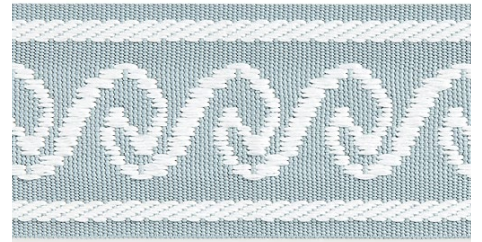

# Scalamandre

## ISOLA INDOOR/OUTDOOR TRIMMING

PLAYA GIMP BRAID  
4 COLORWAYS (SC V1247)

SERPENTINE BRAID  
4 COLORWAYS (SC V1246)

MARINA STRIPE TAPE  
4 COLORWAYS (SC T3311)

TULUM DIAMOND TAPE  
4 COLORWAYS (SC T3312)

WAVE TAPE  
4 COLORWAYS (SC T3313)

PATARA IKAT TAPE  
4 COLORWAYS (SC T3307)

TIGER TAPE  
4 COLORWAYS (SC T3310)

SEYCHELLES TAPE  
5 COLORWAYS (SC T3309)

SOLEIL TAPE  
4 COLORWAYS (SC T3308)

*Scalamandre*

[www.scalamandre.com](http://www.scalamandre.com)