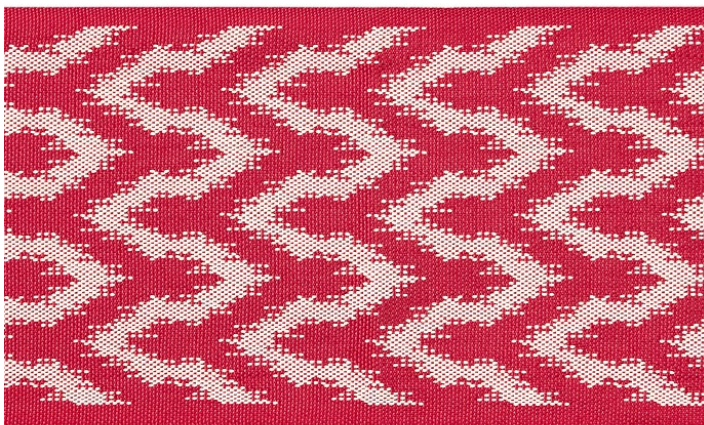

# Scalamandré

## ISOLA INDOOR/OUTDOOR TRIMMING

PLAYA GIMP BRAID  
4 COLORWAYS (SC V1247)

SERPENTINE BRAID  
4 COLORWAYS (SC V1246)

MARINA STRIPE TAPE  
4 COLORWAYS (SC T3311)

TULUM DIAMOND TAPE  
4 COLORWAYS (SC T3312)

WAVE TAPE  
4 COLORWAYS (SC T3313)

PATARA IKAT TAPE  
4 COLORWAYS (SC T3307)

TIGER TAPE  
4 COLORWAYS (SC T3310)

SEYCHELLES TAPE  
5 COLORWAYS (SC T3309)

SOLEIL TAPE  
4 COLORWAYS (SC T3308)

*Scalamandre*

[www.scalamandre.com](http://www.scalamandre.com)