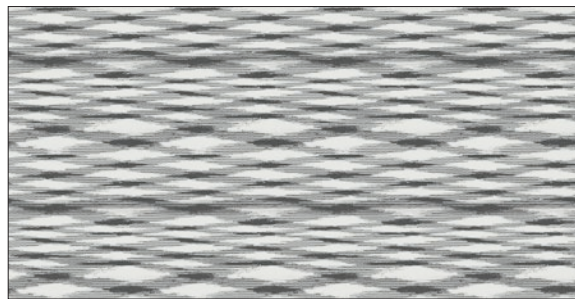

FIREWORKS PANEL
1 COLORWAY (WRK FIWO)