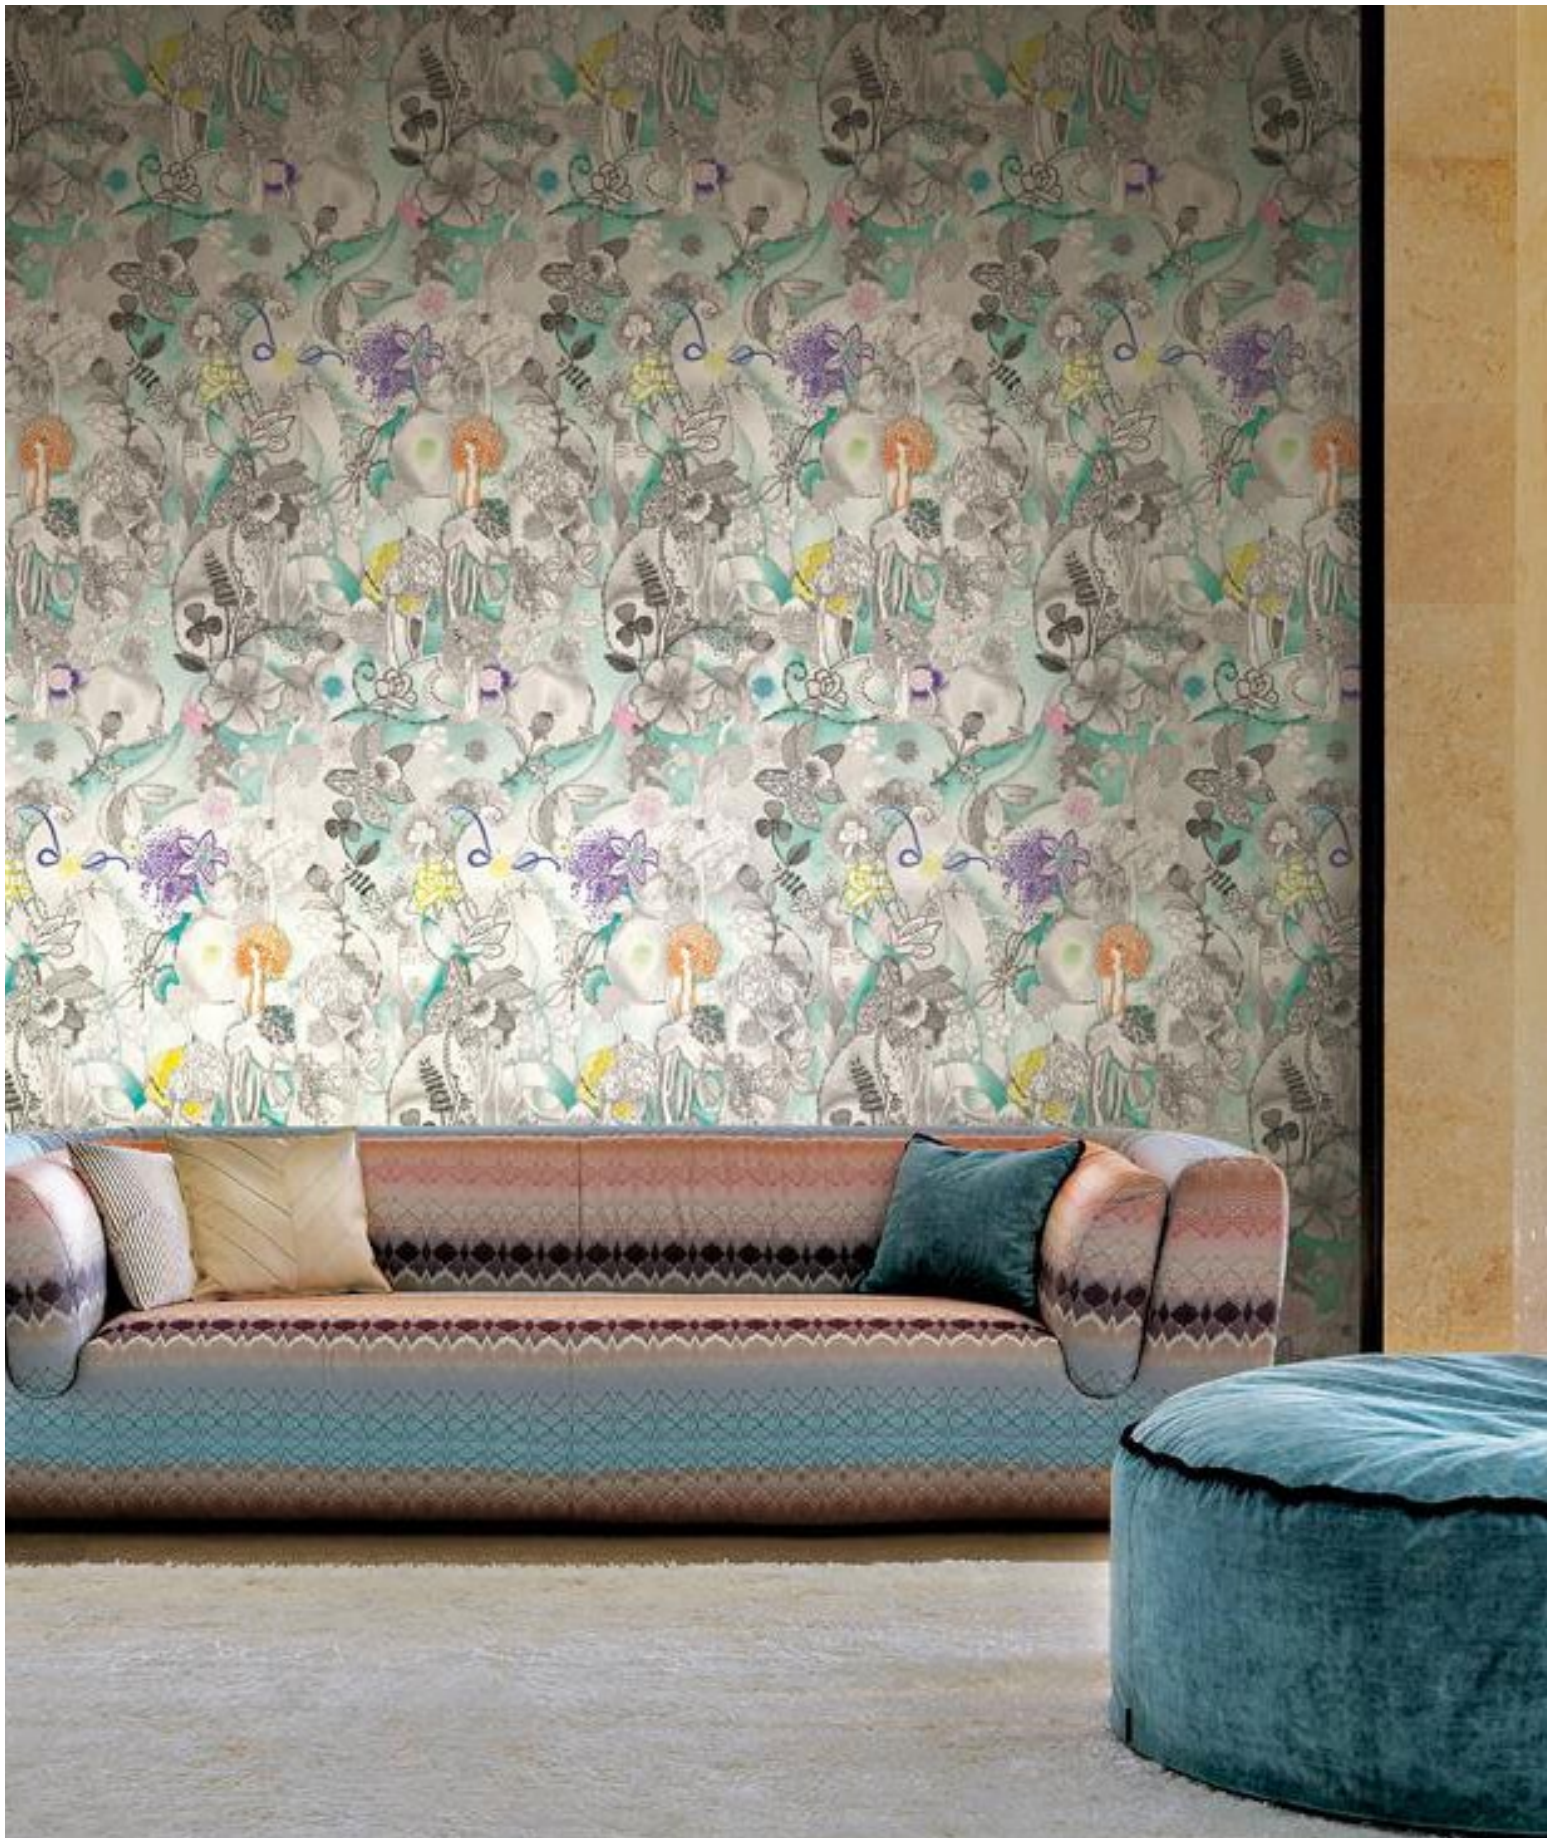

DISTRIBUTED BY

Scalamandre

www.scalamandre.com/missoni-home

1.800.932.4361