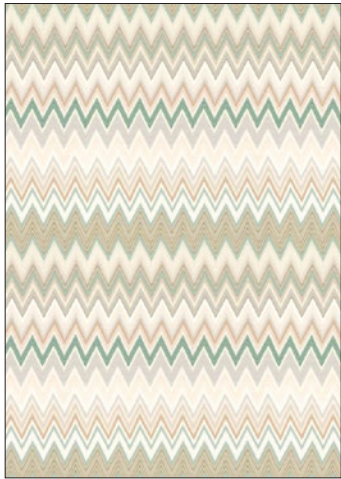

MissoniHome Wallcoverings01 is a collection that completes Missoni's already broad and historic line with a multitude of colorful proposals dedicated decorating private and public interior walls. Finally, walls dress themselves in Wallcoverings MissoniHome! Colors, shades, nuances and contrasts are intertwined in endless games and reading graphics frames, in-line with innovative or iconic signs of Missoni's style. As a result we see Romantic sunrises and sunsets graphic patterns, fascinating and amazing borealis lights. A mix in between natural elements - hellebore, pink, botanical prints - and woman faces, flower falls and sophisticated foliage. Furthermore, the iconic zigzag Missoni's pattern couldn't be left out as well as degradé lines proposed in different color gradations.

MISSONI HOME

WALLCOVERINGS01 WALLCOVERINGS

ZIG ZAGS
6 COLORWAYS (WRK ZIGZ)

MINI CHEVRON
6 COLORWAYS (WRK MINI)

PLAIN MINI CHEVRON
8 COLORWAYS (WRK PLAI)

FIREWORKS
6 COLORWAYS (WRK FIRE)

VERTICAL STRIPE
5 COLORWAYS (WRK VERT)