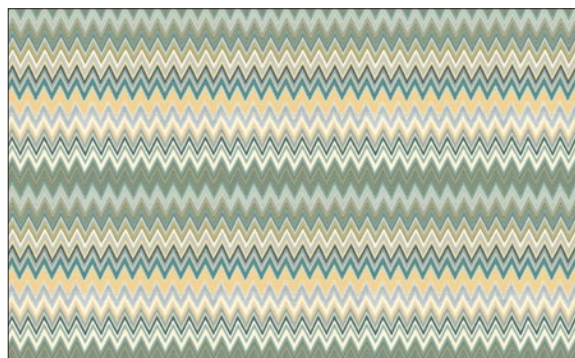

MISSONI HOME

WALLCOVERINGS01 WALLCOVERINGS

ZIG ZAGS
6 COLORWAYS (WRK ZIGZ)

MINI CHEVRON
6 COLORWAYS (WRK MINI)

PLAIN MINI CHEVRON
8 COLORWAYS (WRK PLAI)

FIREWORKS
6 COLORWAYS (WRK FIRE)

VERTICAL STRIPE
5 COLORWAYS (WRK VERT)

ANEMONES
4 COLORWAYS (WRK ANEM)

ORIENTAL GARDEN
4 COLORWAYS (WRK ORIE)

MISSONIHOME

WALLCOVERINGS01 PANELS

DREAMLAND PANEL
2 COLORWAYS (WRK DREA)

RIGA SFUMATO PANEL
2 COLORWAYS (WRK RIGA)

ZIG ZAG SFUMATO
PANEL
2 COLORWAYS (WRK ZIGS)

METAL PANELS

ANEMONES PANEL
1 COLORWAY (WRK ANPA)

FIREWORKS PANEL
1 COLORWAY (WRK FIWO)

ORIENTAL GARDEN PANEL
1 COLORWAY (WRK ORGA)

ZIG ZAG MULTICOLORE PANEL
1 COLORWAY (WRK ZIZA)

DISTRIBUTED BY

Scalamandre