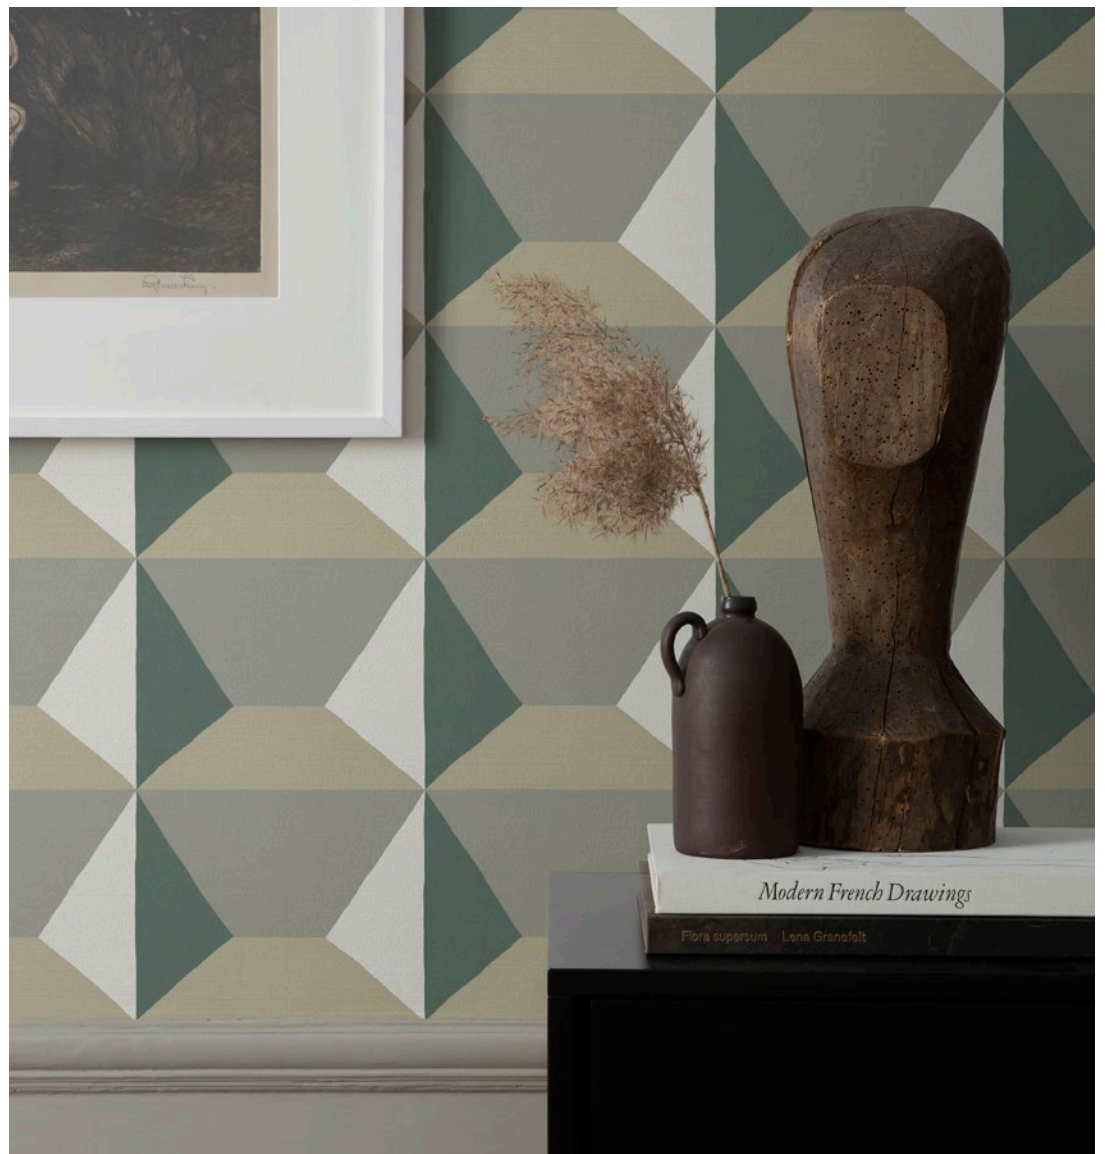

## WALLCOVERINGS

In the Oasis, time pauses for a moment. It is a sanctuary where you have time to ground yourself, visually and spiritually, surrounded by muted pastel colours, lush vegetation, dark midnight shades and irregular brush strokes. All surrounded by soft colours and the organic leaves of the black elder. Every shade, every pattern tells a story, and yet allows you to create our own. It is a place for deep conversation and moments of confidentiality, where you can draw strength by allowing the atmosphere sink into your skin. It is a place where the body and soul can land softly in a careful composition of colour. Deep and vibrant, soft, and heartfelt, wild and beautiful. Just like life itself.