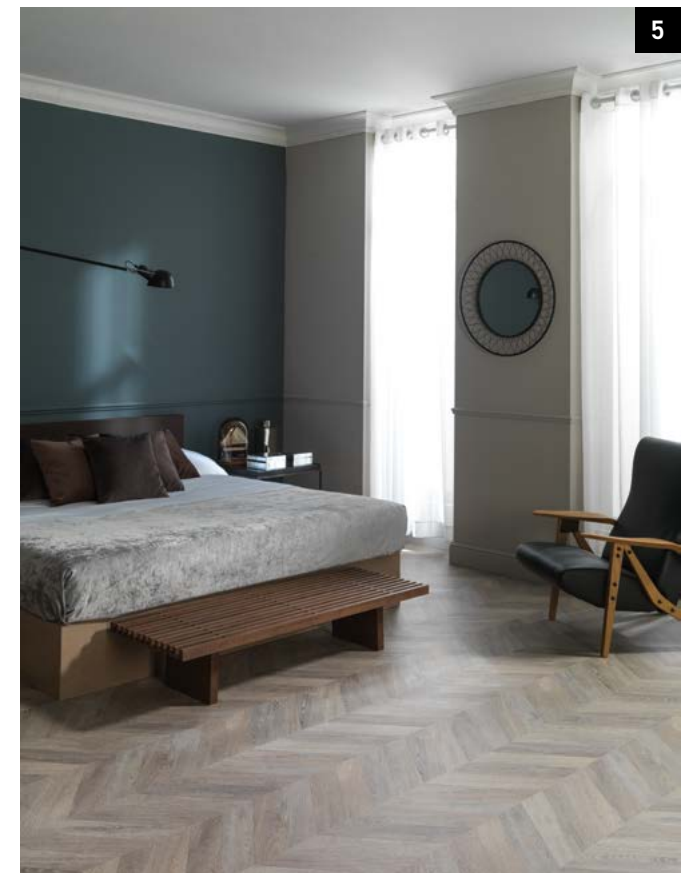

5

BEDROOMS | FLOOR AND WALL TILES