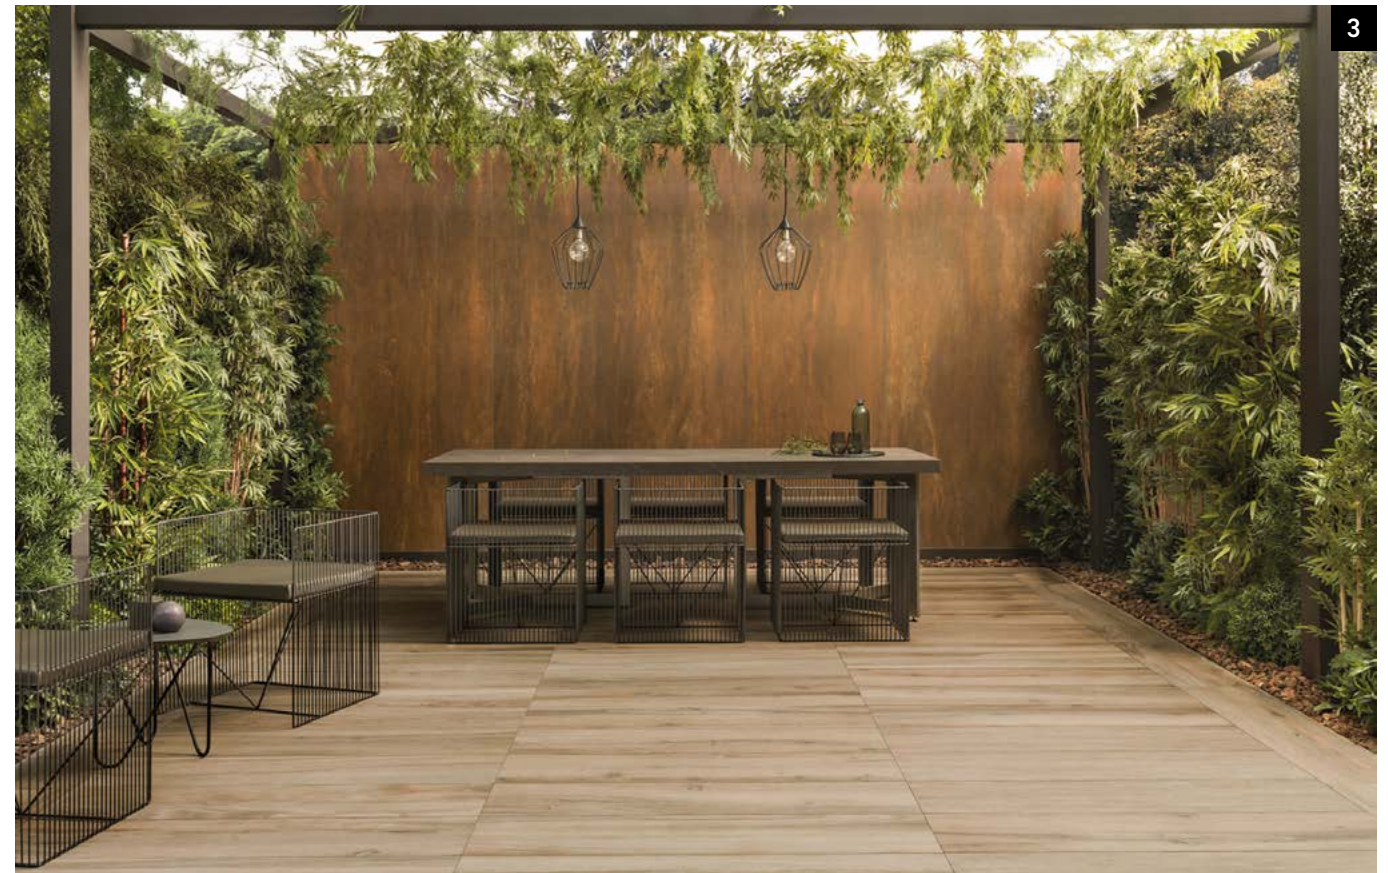

3 Porcelain floor tile Riven Brown Antislip 29.5 cm x 120 cm. **Grout** Epotech Nature Elm.