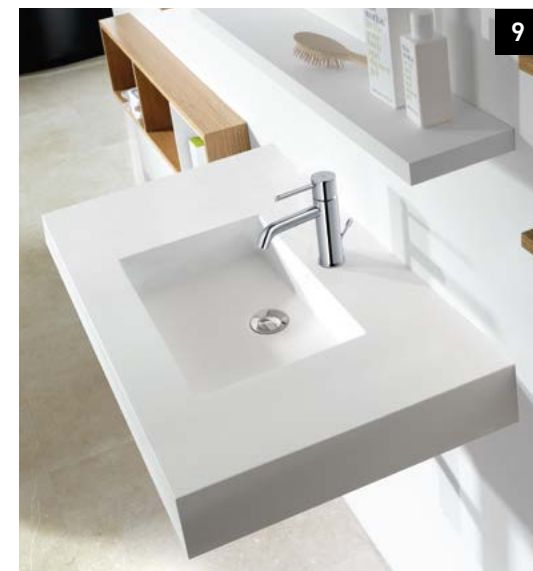

KRION
PORCELANOSA BATHS

6 Basin worktop Modul KRION®. Unit with shelf Modul Negro / KRION®. Single lever basin mixer Lounge.

7 Basin Modul KRION®. Basin work On Top Modul KRION®. High spout single lever basin mixer Lounge.

8 Cloakroom basin Modul KRION®. Single lever basin mixer Urban.

9 Basin worktop Kole KRION®. Single lever basin mixer Round.

10 Wall: Natural Stone Mosaic Highlands Square Dark Grey 29 cm x 29 cm x 1.8 cm. Basin Set Column Dark Black Americano 41 cm x 79.5 cm x 193.2 cm. Floor mounted basin mixer Round.

11 Floor tiles Arctic White Classico BPT 30 cm x 60 cm x 1.5 cm. Wall tiles Arctic White Classico BPT 30 cm x 60 cm x 1.5 cm. Grout Colorstuk Rapid White. Wall tiles Gravity Aluminium Hexagon Rose Gold 31 cm x 31 cm x 0.3 cm. Grout Colorstuk Rapid White. Accessories Vintage S Persian White-Blanco Izq 100 cm x 42 cm x 91.5 cm. Wall mounted basin mixer Lounge Cobre. Mirror Vintage S Blanco 99 cm x 2 cm x 52 cm.

KRION SHELL

1 Basin One KRION® Brillo. Single lever basin mixer Round. Mirror One.

2 Basin One KRION® Brillo. Single lever basin mixer Lounge. Mirror One. Screen Attica 1 Black Edition. Shower tray Line Blanco.

3 Basin Element Semiencastré KRION® Mate. Single lever basin mixer Round. Mirror Pure. Bathtub Slim. Floor mounted bath shower mixer Round.

4 Basin Element On top KRION® Brillo. Wall mounted basin mixer Tono. Mirror Pure.

5 Basin Element encastre KRION® Brillo. Wall mounted basin mixer Tono. Mirror Pure. Basin worktop COVERLUX PS101 Statuario Bianco.

#NaturalProduct

#NaturalProduct