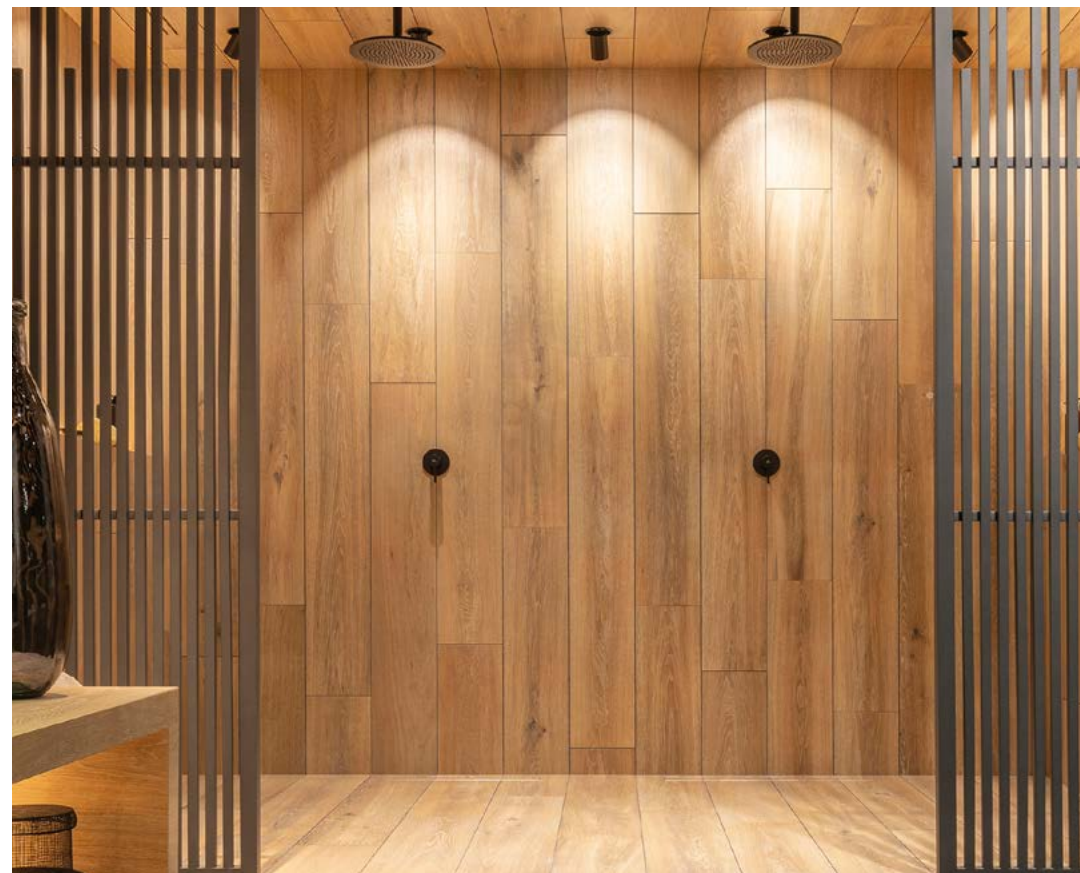

Butech RADIANT FLOOR HEATING

Radiant floor heating comfortably warms using discrete and energy efficient heat instead of blasting hot air.

Butech radiant floors consist of a fine electrical mesh laid under the floor, which avoiding the use of radiators, and an intelligent thermostat which can be controlled from a mobile phone. 100% comfort.

Shown products:
Premium radiant meshes 1-5 m²
8GM Smart Thermostat

SHOWER DECK SYSTEM

New Concept shower tray with hidden drain for the most exclusive bathrooms. This new shower-tray system creates a sense of continuity with the rest of the bathroom floor because the slopes are hidden under the floor. Drainage is achieved through open joints and does not require a drainage grille.

The shower deck system is a shower consisting of a polyurethane base coat with thermostable polymer, ready for ceramic tiles without any need for adhesive. Especially recommended for bathroom refurbishments.

Shown products:
Shower Deck