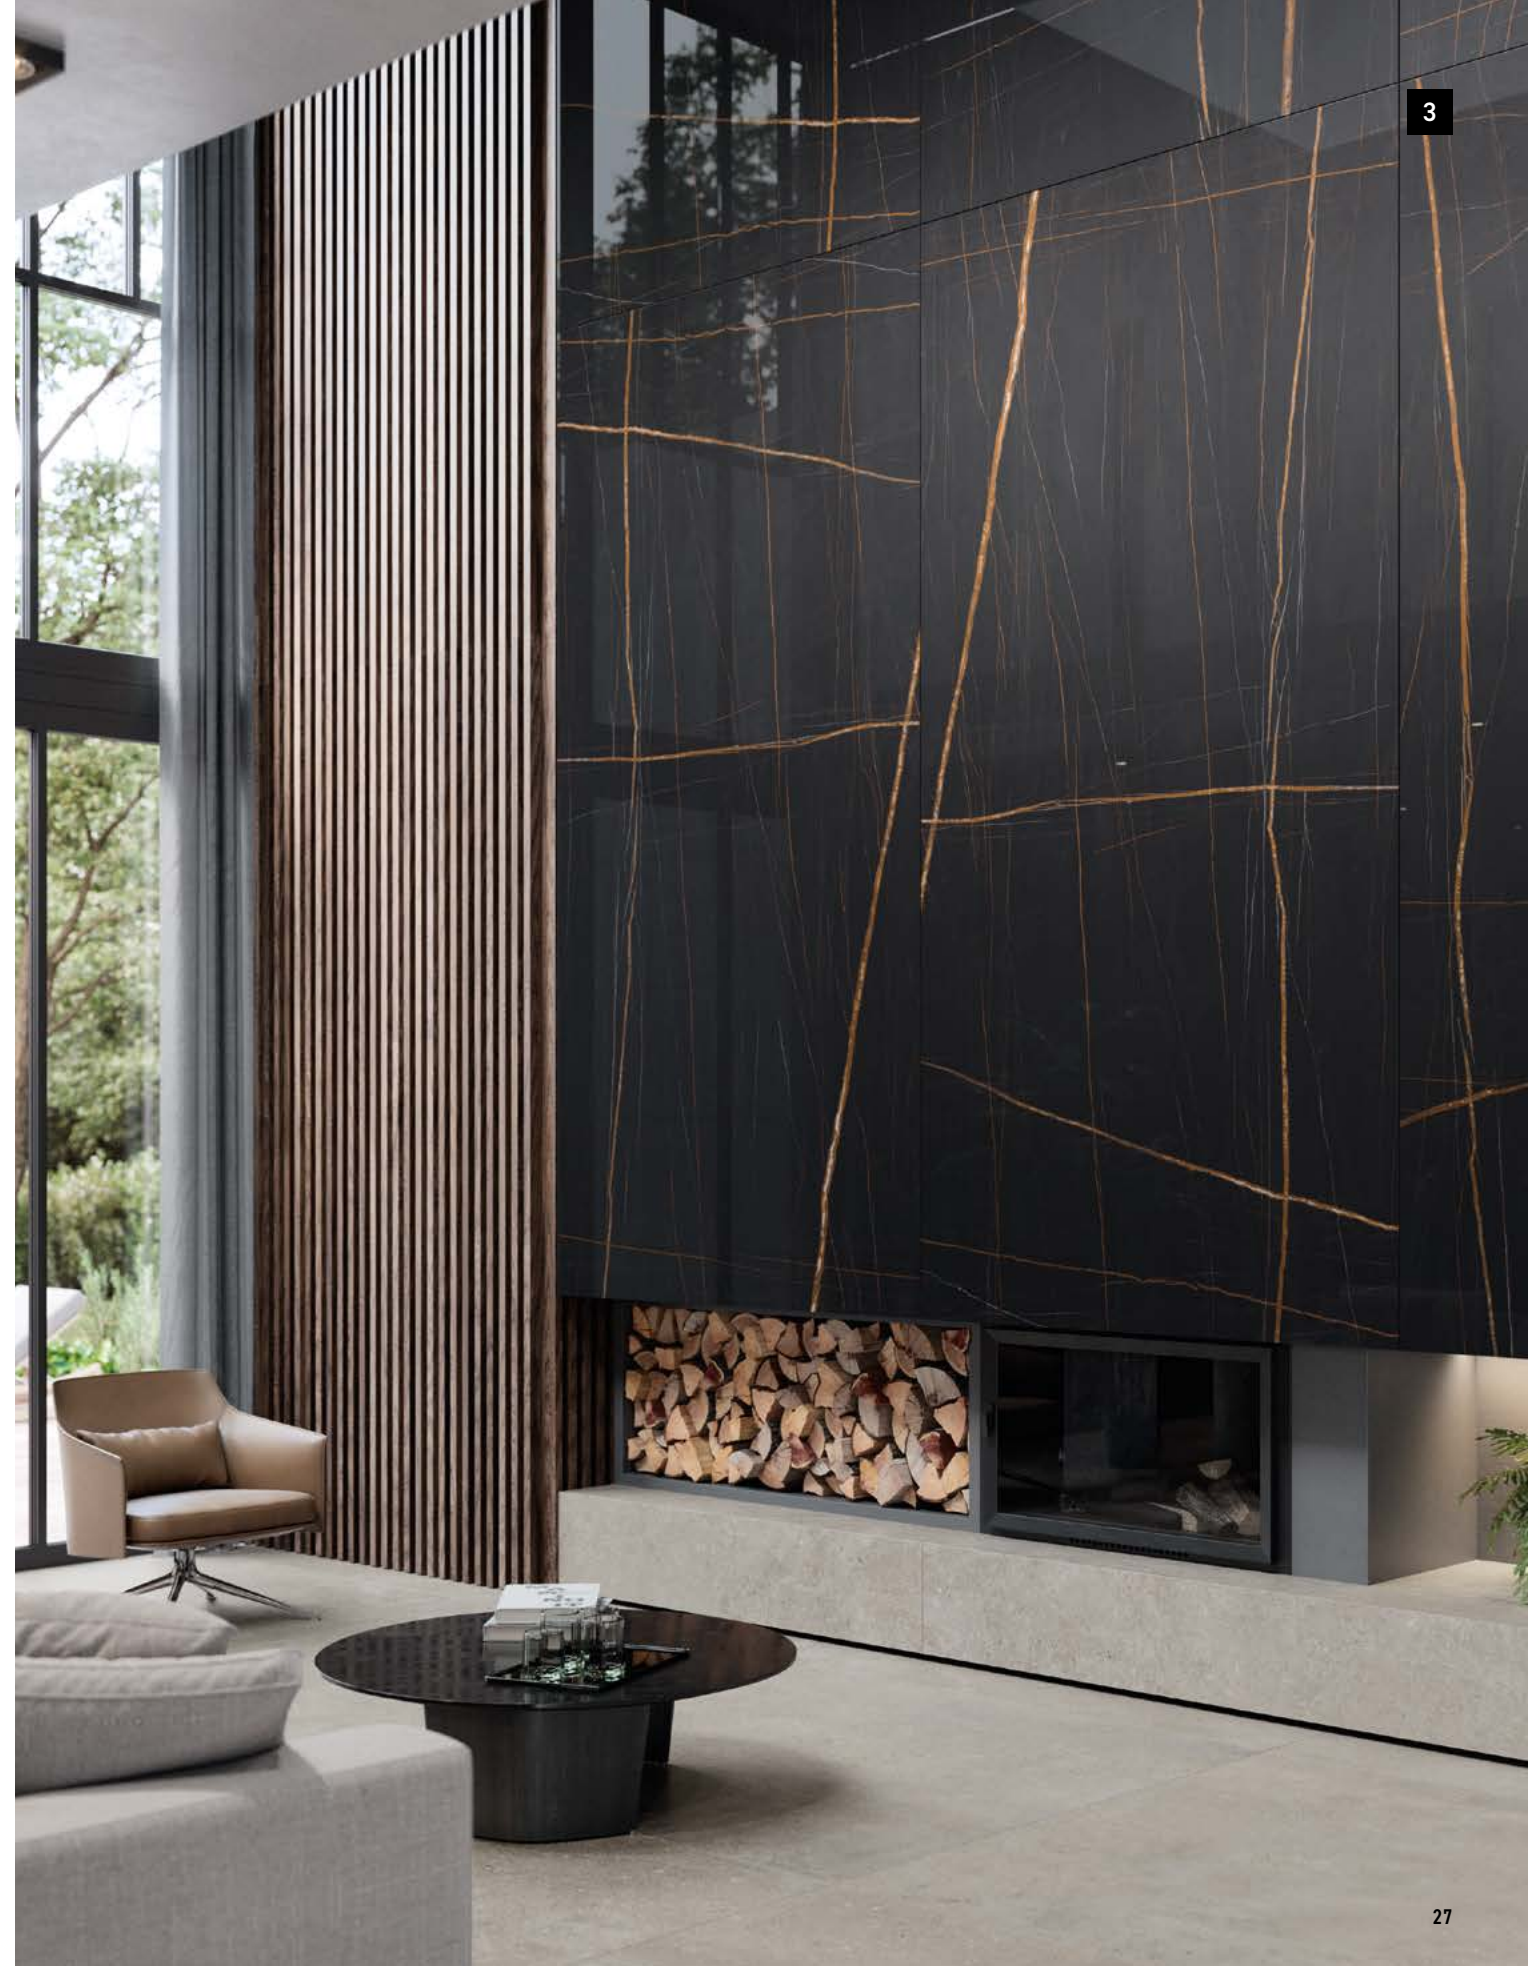

2 Wall metal mosaic Drop Anthracite 29.6 cm x 29.5 cm x 0.8 cm. Floor: Laminate Flooring AC6 LS 1L Yukon 24.3 cm x 220 cm x 0.8 cm.

3 XTONE® Floor tiles Berna Acero Nature 150 cm x 150 cm. Grout Colorstuk Rapid Manhattan. XTONE® Wall tiles Nylo Noir Polished 150 cm x 300 cm. Grout Colorstuk Especial Dark.

Product available in different formats and colours. PORCELANOSA Group recommends One-flex Premium to fix these tiles.

3