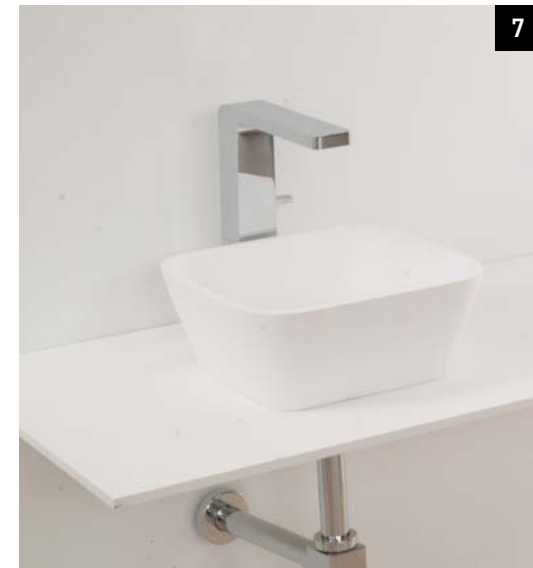

KRION
PORCELANOSA BATHS

6 Basin worktop Modul KRION®. Unit with shelf Modul Negro / KRION®. Single lever basin mixer Lounge.

7 Basin Modul KRION®. Basin work On Top Modul KRION®. High spout single lever basin mixer Lounge.

8 Cloakroom basin Modul KRION®. Single lever basin mixer Urban.

9 Basin worktop Kole KRION®. Single lever basin mixer Round.