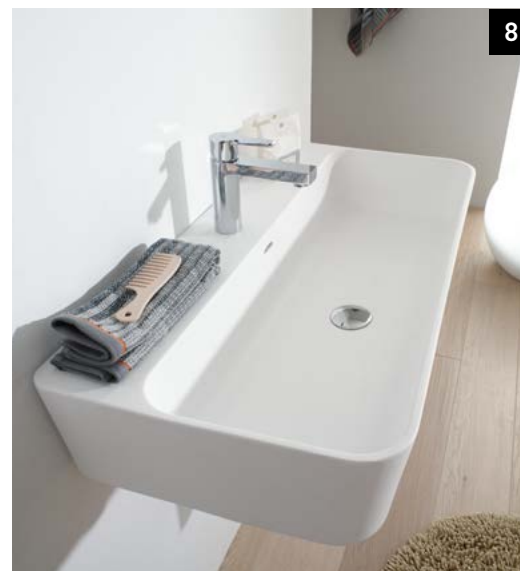

KRION
PORCELANOSA BATHS

6 Basin worktop Modul KRION®. Unit with shelf Modul Negro / KRION®. Single lever basin mixer Lounge.

7 Basin Modul KRION®. Basin work On Top Modul KRION®. High spout single lever basin mixer Lounge.

8 Cloakroom basin Modul KRION®. Single lever basin mixer Urban.

9 Basin worktop Kole KRION®. Single lever basin mixer Round.

10 Wall: Natural Stone Mosaic Highlands Square Dark Grey 29 cm x 29 cm x 1.8 cm. Basin Set Column Dark Black Americano 41 cm x 79.5 cm x 193.2 cm. Floor mounted basin mixer Round.

11 Floor tiles Arctic White Classico BPT 30 cm x 60 cm x 1.5 cm. Wall tiles Arctic White Classico BPT 30 cm x 60 cm x 1.5 cm. Grout Colorstuk Rapid White. Wall tiles Gravity Aluminium Hexagon Rose Gold 31 cm x 31 cm x 0.3 cm. Grout Colorstuk Rapid White. Accessories Vintage S Persian White-Blanco Izq 100 cm x 42 cm x 91.5 cm. Wall mounted basin mixer Lounge Cobre. Mirror Vintage S Blanco 99 cm x 2 cm x 52 cm.

KRION SHELL

1 Basin One KRION® Brillo. Single lever basin mixer Round. Mirror One.

2 Basin One KRION® Brillo. Single lever basin mixer Lounge. Mirror One. Screen Attica 1 Black Edition. Shower tray Line Blanco.

3 Basin Element Semiencastré KRION® Mate. Single lever basin mixer Round. Mirror Pure. Bathtub Slim. Floor mounted bath shower mixer Round.

4 Basin Element On top KRION® Brillo. Wall mounted basin mixer Tono. Mirror Pure.

5 Basin Element encastre KRION® Brillo. Wall mounted basin mixer Tono. Mirror Pure. Basin worktop COVERLUX PS101 Statuario Bianco.

#NaturalProduct

#NaturalProduct