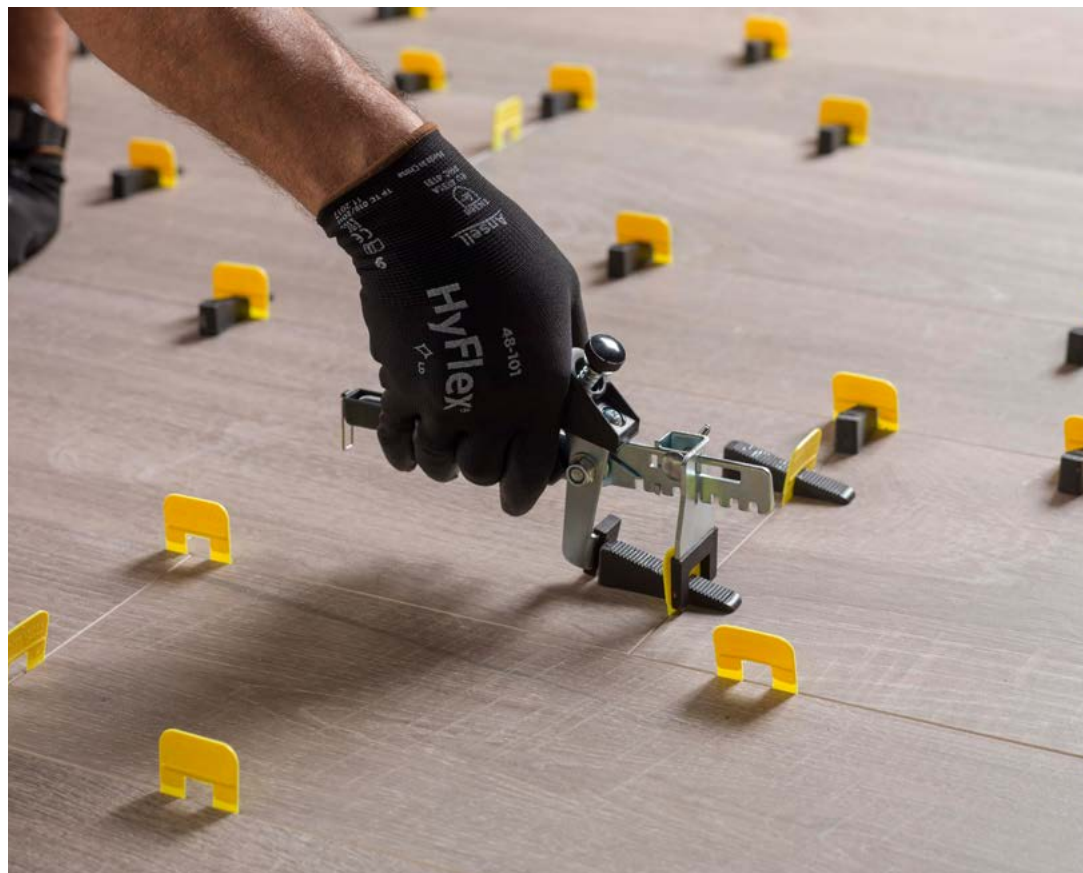

FULL SAFETY AND ASSURANCE

TILE-LAYING AND GROUTING MATERIALS

A specific adhesive is required for each tile. PORCELANOSA Group is aware of its product's requirements, and it develops technical solutions to facilitate the installation of different tiles and to ensure safe, healthy buildings.

PORCELANOSA Group recommends Butech setting materials only. Ask our technical team for advice on choosing the correct adhesive.

Shown products:
Levelling tile spacers and wedges.
One-flex Premium.
Super-flex S2.
Colorstuk Rapid N.
Epotech Nature.