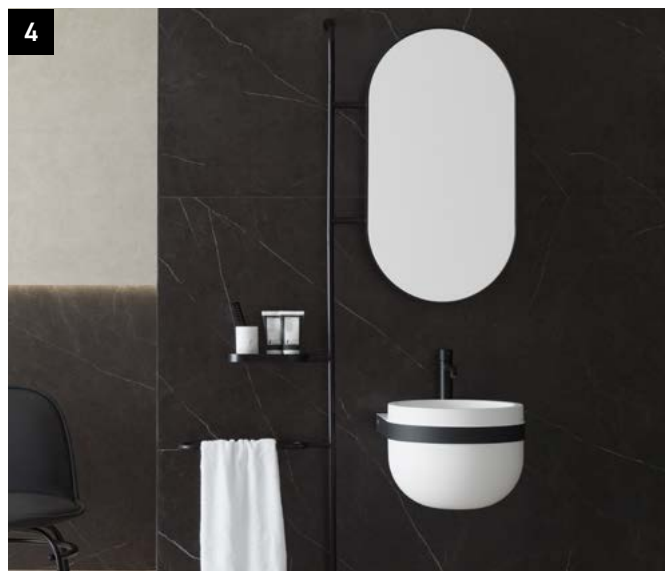

KRION
PORCELANOSA BATHS

1 Semi.- Recessed basin Almond KRION®. Wall mounted basin mixer Lounge.
2 Basin On top Aro KRION®. Basin workstation On top Aro Roble. High spout single lever basin mixer Lounge. Mirror Aro KRION®. Column Aro KRION®. **3** Basin Aro KRION®. High spout single lever basin mixer Lounge. Drawer unit Aro Nogal Natural. Mirror Aro KRION® Negro. Column Aro KRION® Negro / Nogal Natural. Mirror Aro KRION® K Aro KRION® Nogal Natural. **4** Basin Aro KRION® Negro. Single lever basin mixer Round Negro. Accessory Set Aro Air. **5** Basin workstation Aro Air KRION®. Frame Aro Air Negro / KRION®. Mirror Aro Air Negro. Bathtub Aro Air KRION®. Towel rail Aro Air Negro. **6** Wall tiles KRION® T103 Antico Bianco. Basin workstation Aro Air KRION®. Frame Aro Air Negro / KRION®. Mirror Aro Air Negro. Single lever basin mixer Round Negro. **7** Wall hung basin with shelf Ras KRION®. Single lever basin mixer Urban. Mirror horizontal Polished Edge. **8** Basin workstation Ras KRION®. Wall-hung drawer Ras Nogal Natural. Wall mounted basin mixer Lounge. **9** Basin workstation Ras KRION®. Bathroom furniture Ras Beige. Single lever basin mixer Urban. **10** Basin workstation Ras KRION®. Bathroom furniture. Ras Negro. Single lever basin mixer Urban. Shelf Ras KRION®. Towel rail Modul Negro. **11** Basin workstation Pure KRION®. Towel rack trim Pure Cobre. Wall-hung drawer Pure Nogal. Mirror Pure Cobre. Single lever basin mixer Round.