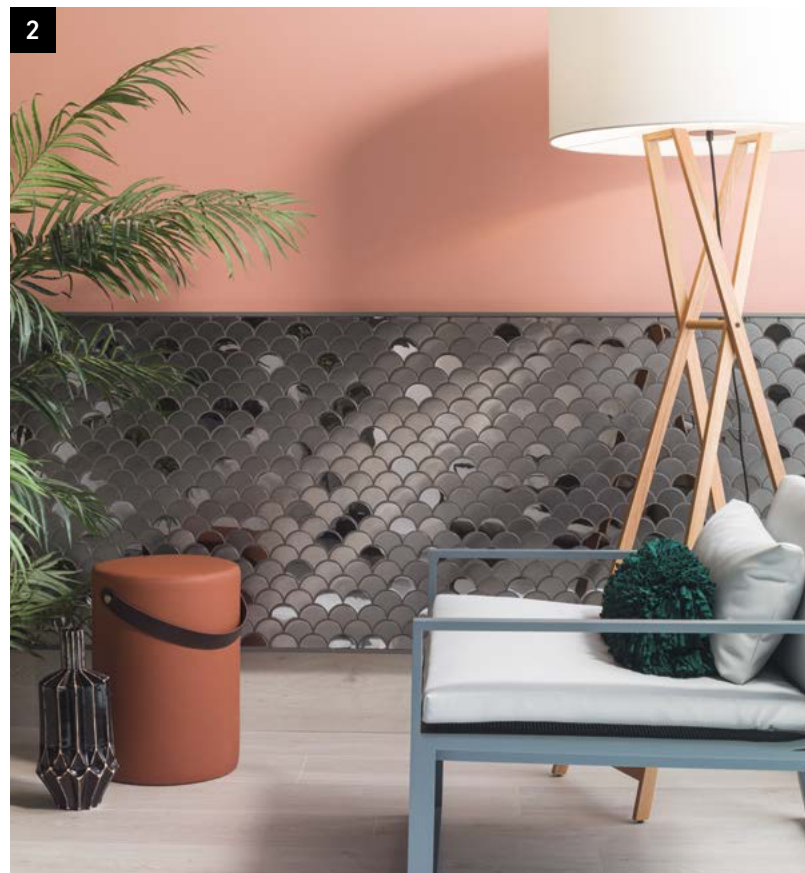

2 Wall metal mosaic Drop Anthracite 29.6 cm x 29.5 cm x 0.8 cm. Floor: Laminate Flooring AC6 LS 1L Yukon 24.3 cm x 220 cm x 0.8 cm.

3 XTONE® Floor tiles Berna Acero Nature 150 cm x 150 cm. Grout Colorstuk Rapid Manhattan. XTONE® Wall tiles Nylo Noir Polished 150 cm x 300 cm. Grout Colorstuk Especial Dark.

Product available in different formats and colours. PORCELANOSA Group recommends One-flex Premium to fix these tiles.