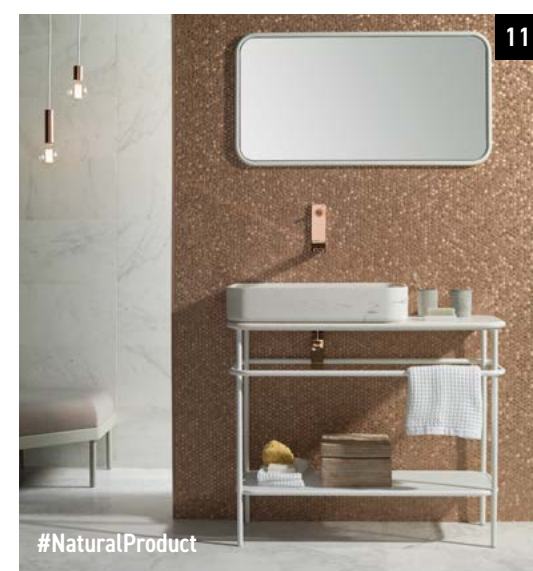

#NaturalProduct