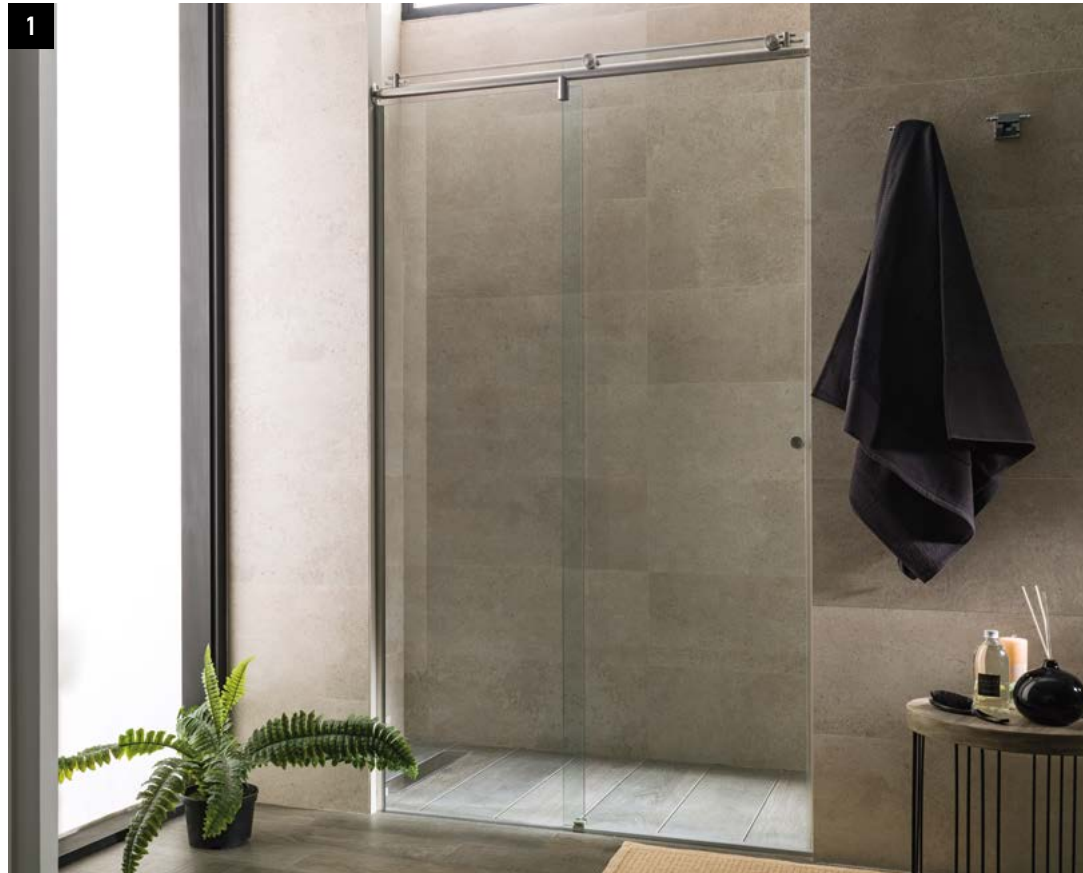

Transparent glass Easy-cleaning Treatment SystemGlass.

Serigraphy Filo, Opal, Line and Deco.

Shower tray Kit Imperband.

Shower grates
Texture Chrome finish

2 3 Shower screen Silke.
Consists of an 8 mm wide high security tempered glass. The glass and the 20 mm compensation.

Profiles High gloss finish.

Transparent glass Easy-cleaning Treatment SystemGlass.

Serigraphy Filo, Opal, Line and Deco.

4 Shower screen Neo 10 + 5.
Adaptable to any bathroom space shower tray. Telescopic stainless steel brackets for usage in shower areas from 40 cm to 100 cm. Hinges with a possibility of rotation of 270°. 8 mm maximum safety tempered glass.