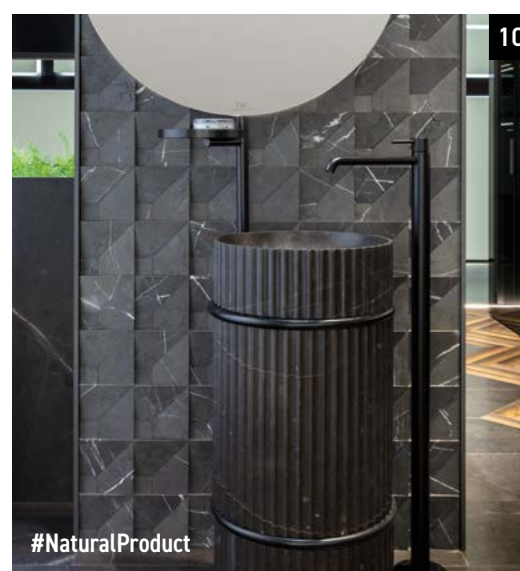

10 Wall: Natural Stone Mosaic Highlands Square Dark Grey 29 cm x 29 cm x 1.8 cm. Basin Set Column Dark Black Americano 41 cm x 79.5 cm x 193.2 cm. Floor mounted basin mixer Round.

11 Floor tiles Arctic White Classico BPT 30 cm x 60 cm x 1.5 cm. Wall tiles Arctic White Classico BPT 30 cm x 60 cm x 1.5 cm. Grout Colorstuk Rapid White. Wall tiles Gravity Aluminium Hexagon Rose Gold 31 cm x 31 cm x 0.3 cm. Grout Colorstuk Rapid White. Accessories Vintage S Persian White-Blanco Izq 100 cm x 42 cm x 91.5 cm. Wall mounted basin mixer Lounge Cobre. Mirror Vintage S Blanco 99 cm x 2 cm x 52 cm.

KRION SHELL

1 Basin One KRION® Brillo. Single lever basin mixer Round. Mirror One.

2 Basin One KRION® Brillo. Single lever basin mixer Lounge. Mirror One. Screen Attica 1 Black Edition. Shower tray Line Blanco.

3 Basin Element Semiencastré KRION® Mate. Single lever basin mixer Round. Mirror Pure. Bathtub Slim. Floor mounted bath shower mixer Round.

4 Basin Element On top KRION® Brillo. Wall mounted basin mixer Tono. Mirror Pure.

5 Basin Element encastre KRION® Brillo. Wall mounted basin mixer Tono. Mirror Pure. Basin worktop COVERLUX PS101 Statuario Bianco.

#NaturalProduct