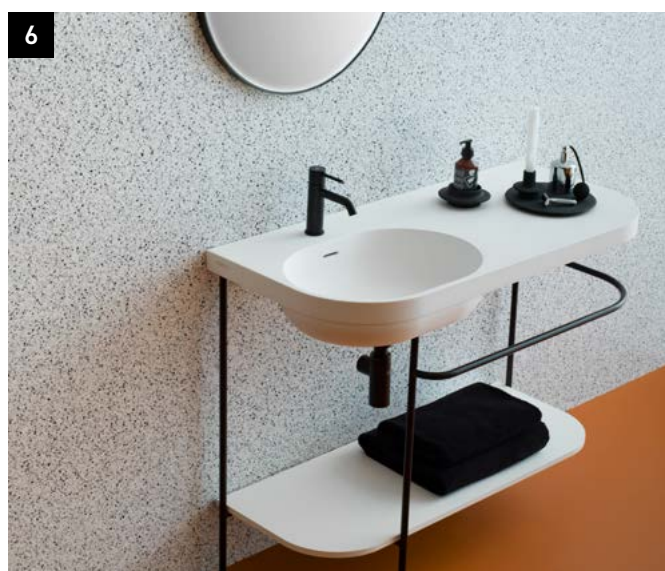

KRION
PORCELANOSA BATHS

1 Semi.- Recessed basin Almond KRION®. Wall mounted basin mixer Lounge.
2 Basin On top Aro KRION®. Basin workstation On top Aro Roble. High spout single lever basin mixer Lounge. Mirror Aro KRION®. Column Aro KRION®. **3** Basin Aro KRION®. High spout single lever basin mixer Lounge. Drawer unit Aro Nogal Natural. Mirror Aro KRION® Negro. Column Aro KRION® Negro / Nogal Natural. Mirror Aro KRION® K Aro KRION® Nogal Natural. **4** Basin Aro KRION® Negro. Single lever basin mixer Round Negro. Accessory Set Aro Air. **5** Basin workstation Aro Air KRION®. Frame Aro Air Negro / KRION®. Mirror Aro Air Negro. Bathtub Aro Air KRION®. Towel rail Aro Air Negro. **6** Wall tiles KRION® T103 Antico Bianco. Basin workstation Aro Air KRION®. Frame Aro Air Negro / KRION®. Mirror Aro Air Negro. Single lever basin mixer Round Negro. **7** Wall hung basin with shelf Ras KRION®. Single lever basin mixer Urban. Mirror horizontal Polished Edge. **8** Basin workstation Ras KRION®. Wall-hung drawer Ras Nogal Natural. Wall mounted basin mixer Lounge. **9** Basin workstation Ras KRION®. Bathroom furniture Ras Beige. Single lever basin mixer Urban. **10** Basin workstation Ras KRION®. Bathroom furniture. Ras Negro. Single lever basin mixer Urban. Shelf Ras KRION®. Towel rail Modul Negro. **11** Basin workstation Pure KRION®. Towel rack trim Pure Cobre. Wall-hung drawer Pure Nogal. Mirror Pure Cobre. Single lever basin mixer Round.