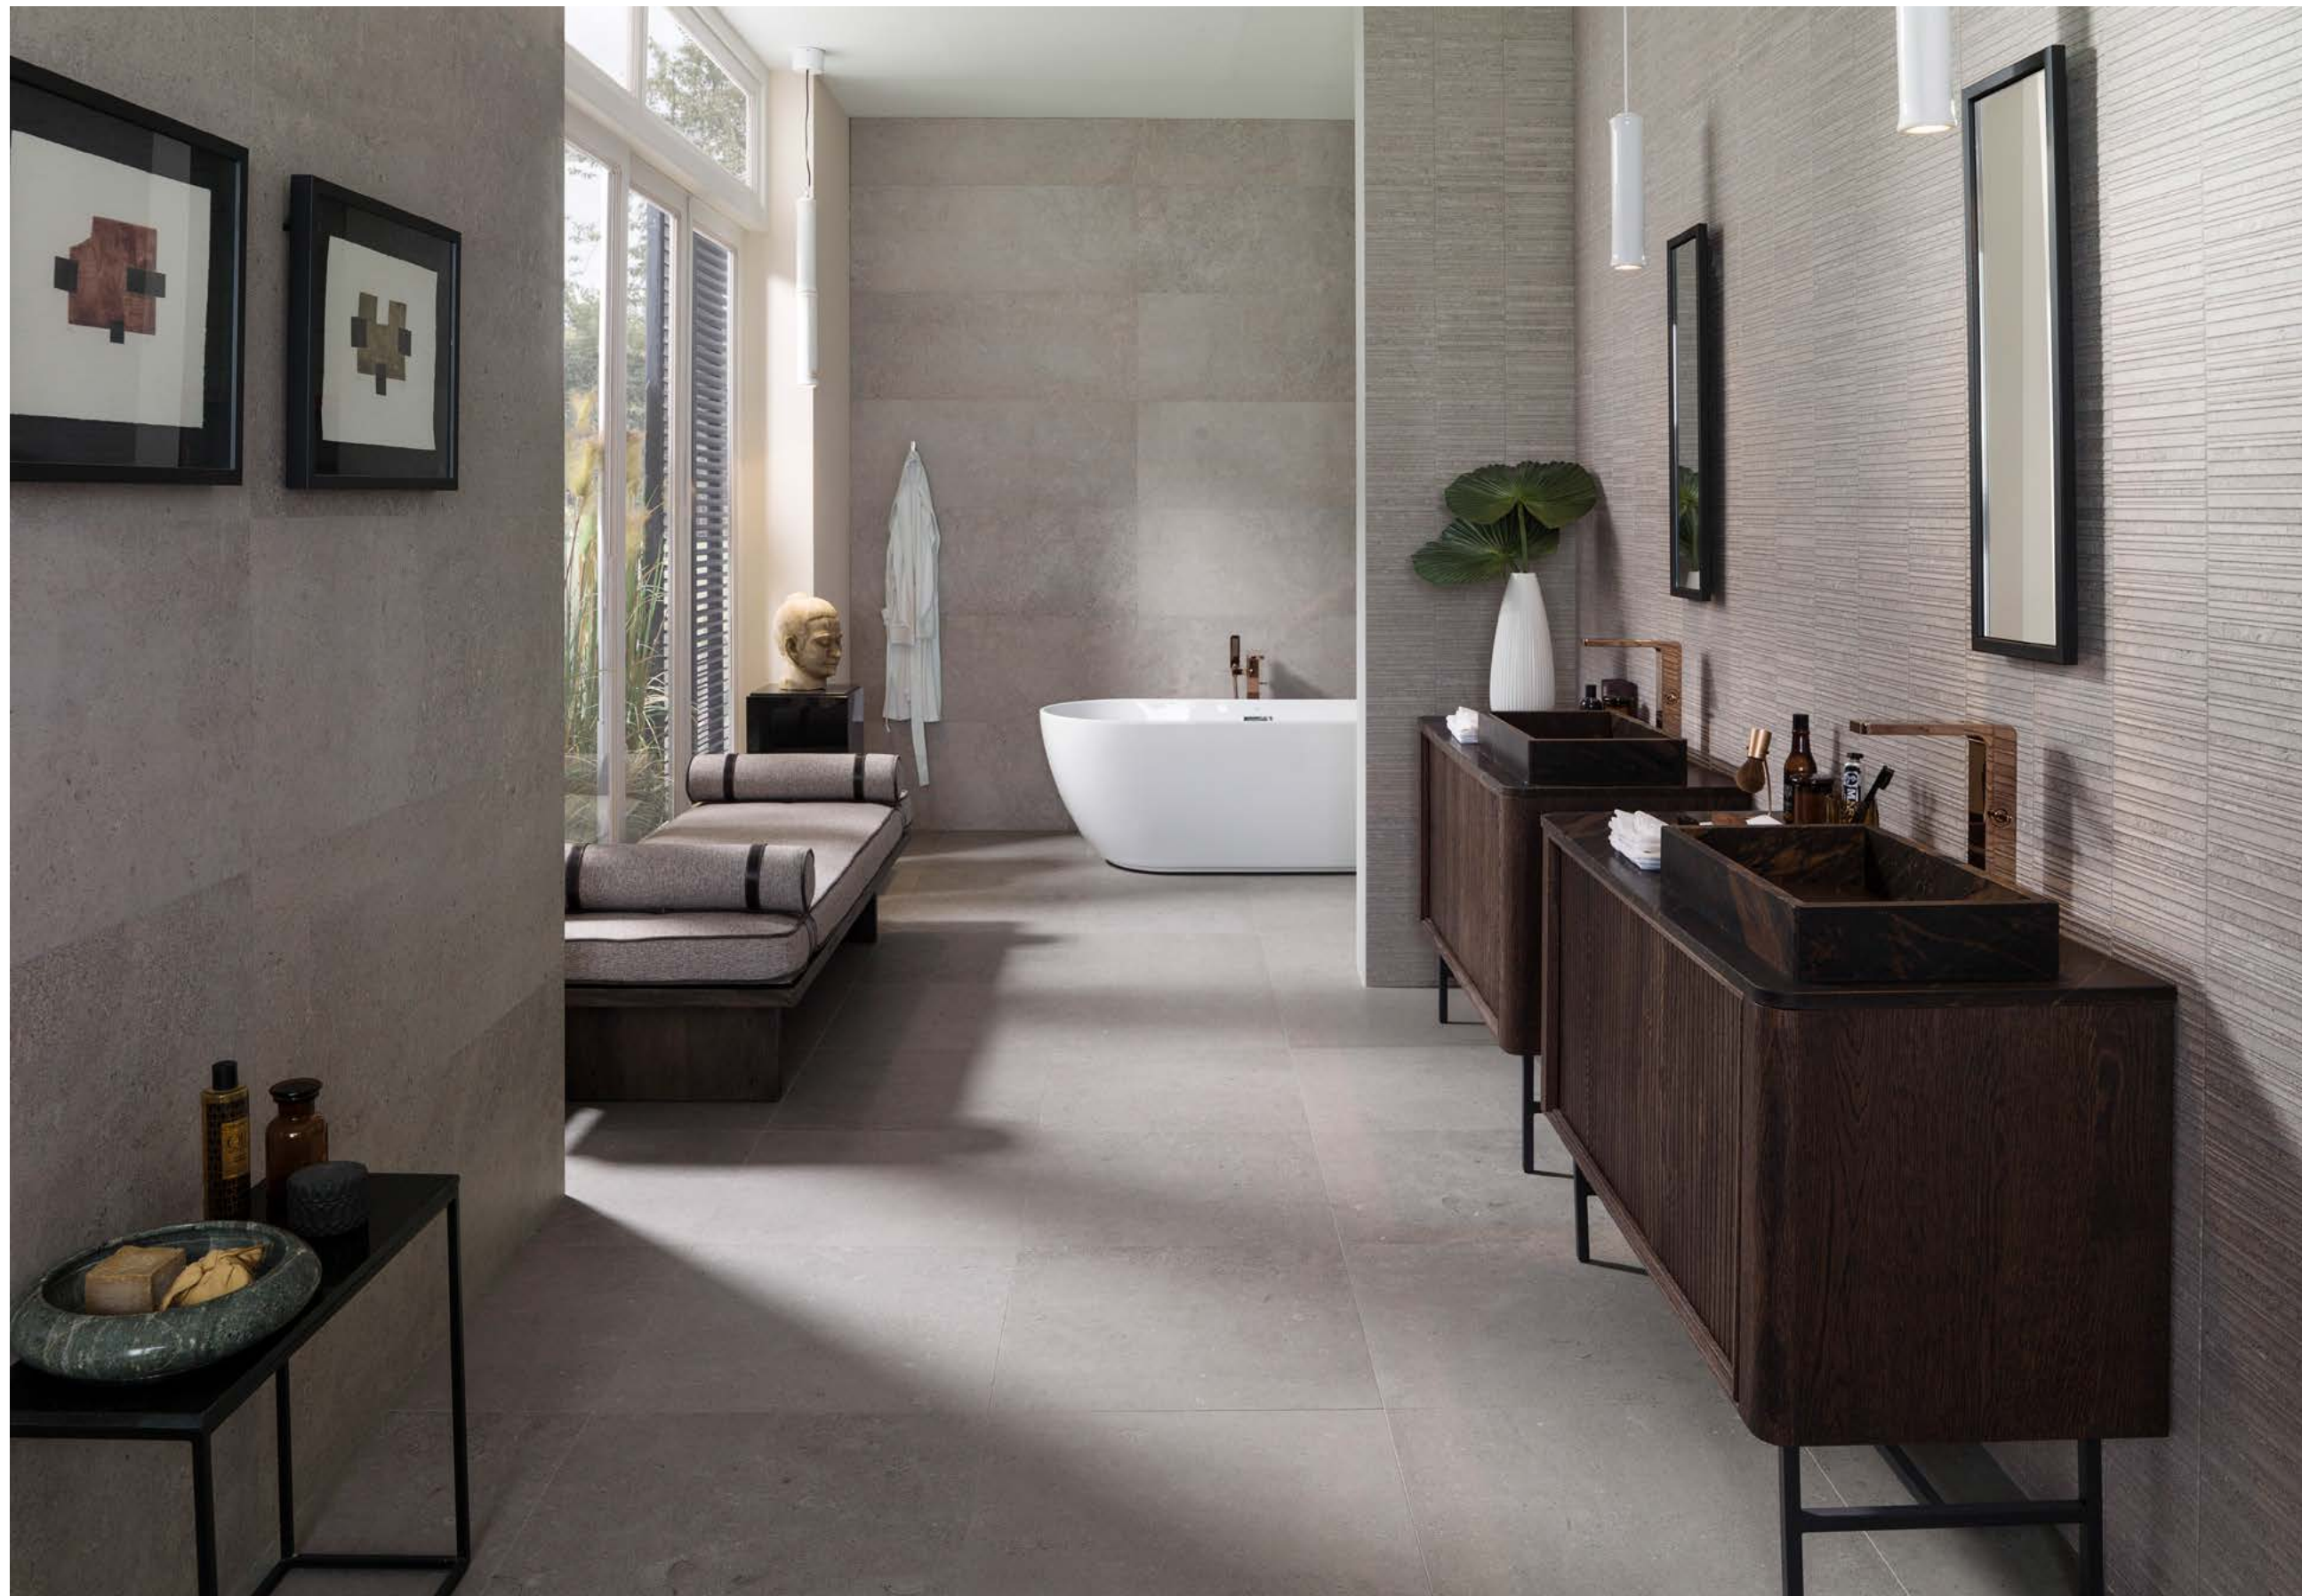

Floor tiles Berna Acero
59.6 cm x 59.6 cm. **Grout**
Colorstuk Rapid Manhattan.
Wall tiles Berna Acero
45 cm x 120 cm. **Stripe** Berna
Acero 45 cm x 120 cm. **Grout**
Colorstuk Rapid Manhattan.
Bathroom furniture Blind Roble
Cobre. **Basin work top** Barocco
Vintage. **Wall mounted basin
mixer** Lounge Cobre. **Bathtub**
Lounge Oval. **Floor mounted bath
shower mixer** Lounge Cobre.

Product available in different formats
and colours. PORCELANOSA Group
recommends Super-flex S2 to fix
these tiles.