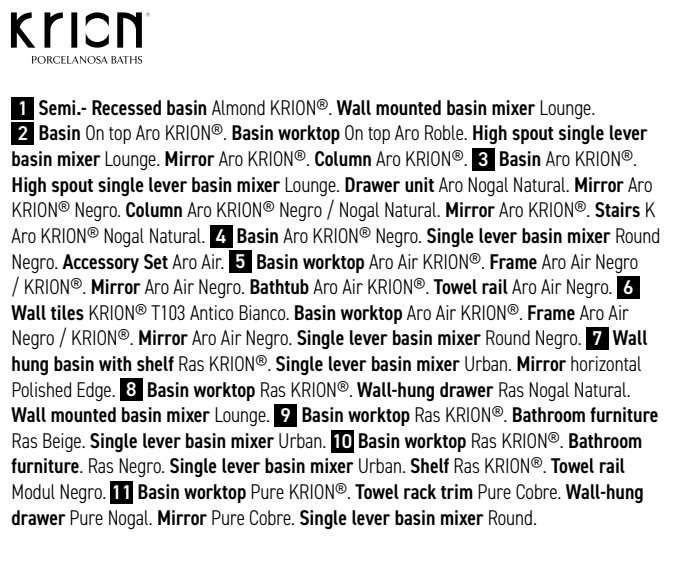

KRION
PORCELANOSA BATHS

1 Semi.- Recessed basin Almond KRION®. Wall mounted basin mixer Lounge.
2 Basin On top Aro KRION®. Basin workstation On top Aro Roble. High spout single lever basin mixer Lounge. Mirror Aro KRION®. Column Aro KRION®. **3** Basin Aro KRION®. High spout single lever basin mixer Lounge. Drawer unit Aro Nogal Natural. Mirror Aro KRION® Negro. Column Aro KRION® Negro / Nogal Natural. Mirror Aro KRION® K Aro KRION® Nogal Natural. **4** Basin Aro KRION® Negro. Single lever basin mixer Round Negro. Accessory Set Aro Air. **5** Basin workstation Aro Air KRION®. Frame Aro Air Negro / KRION®. Mirror Aro Air Negro. Bathtub Aro Air KRION®. Towel rail Aro Air Negro. **6** Wall tiles KRION® T103 Antico Bianco. Basin workstation Aro Air KRION®. Frame Aro Air Negro / KRION®. Mirror Aro Air Negro. Single lever basin mixer Round Negro. **7** Wall hung basin with shelf Ras KRION®. Single lever basin mixer Urban. Mirror horizontal Polished Edge. **8** Basin workstation Ras KRION®. Wall-hung drawer Ras Nogal Natural. Wall mounted basin mixer Lounge. **9** Basin workstation Ras KRION®. Bathroom furniture Ras Beige. Single lever basin mixer Urban. **10** Basin workstation Ras KRION®. Bathroom furniture. Ras Negro. Single lever basin mixer Urban. Shelf Ras KRION®. Towel rail Modul Negro. **11** Basin workstation Pure KRION®. Towel rack trim Pure Cobre. Wall-hung drawer Pure Nogal. Mirror Pure Cobre. Single lever basin mixer Round.