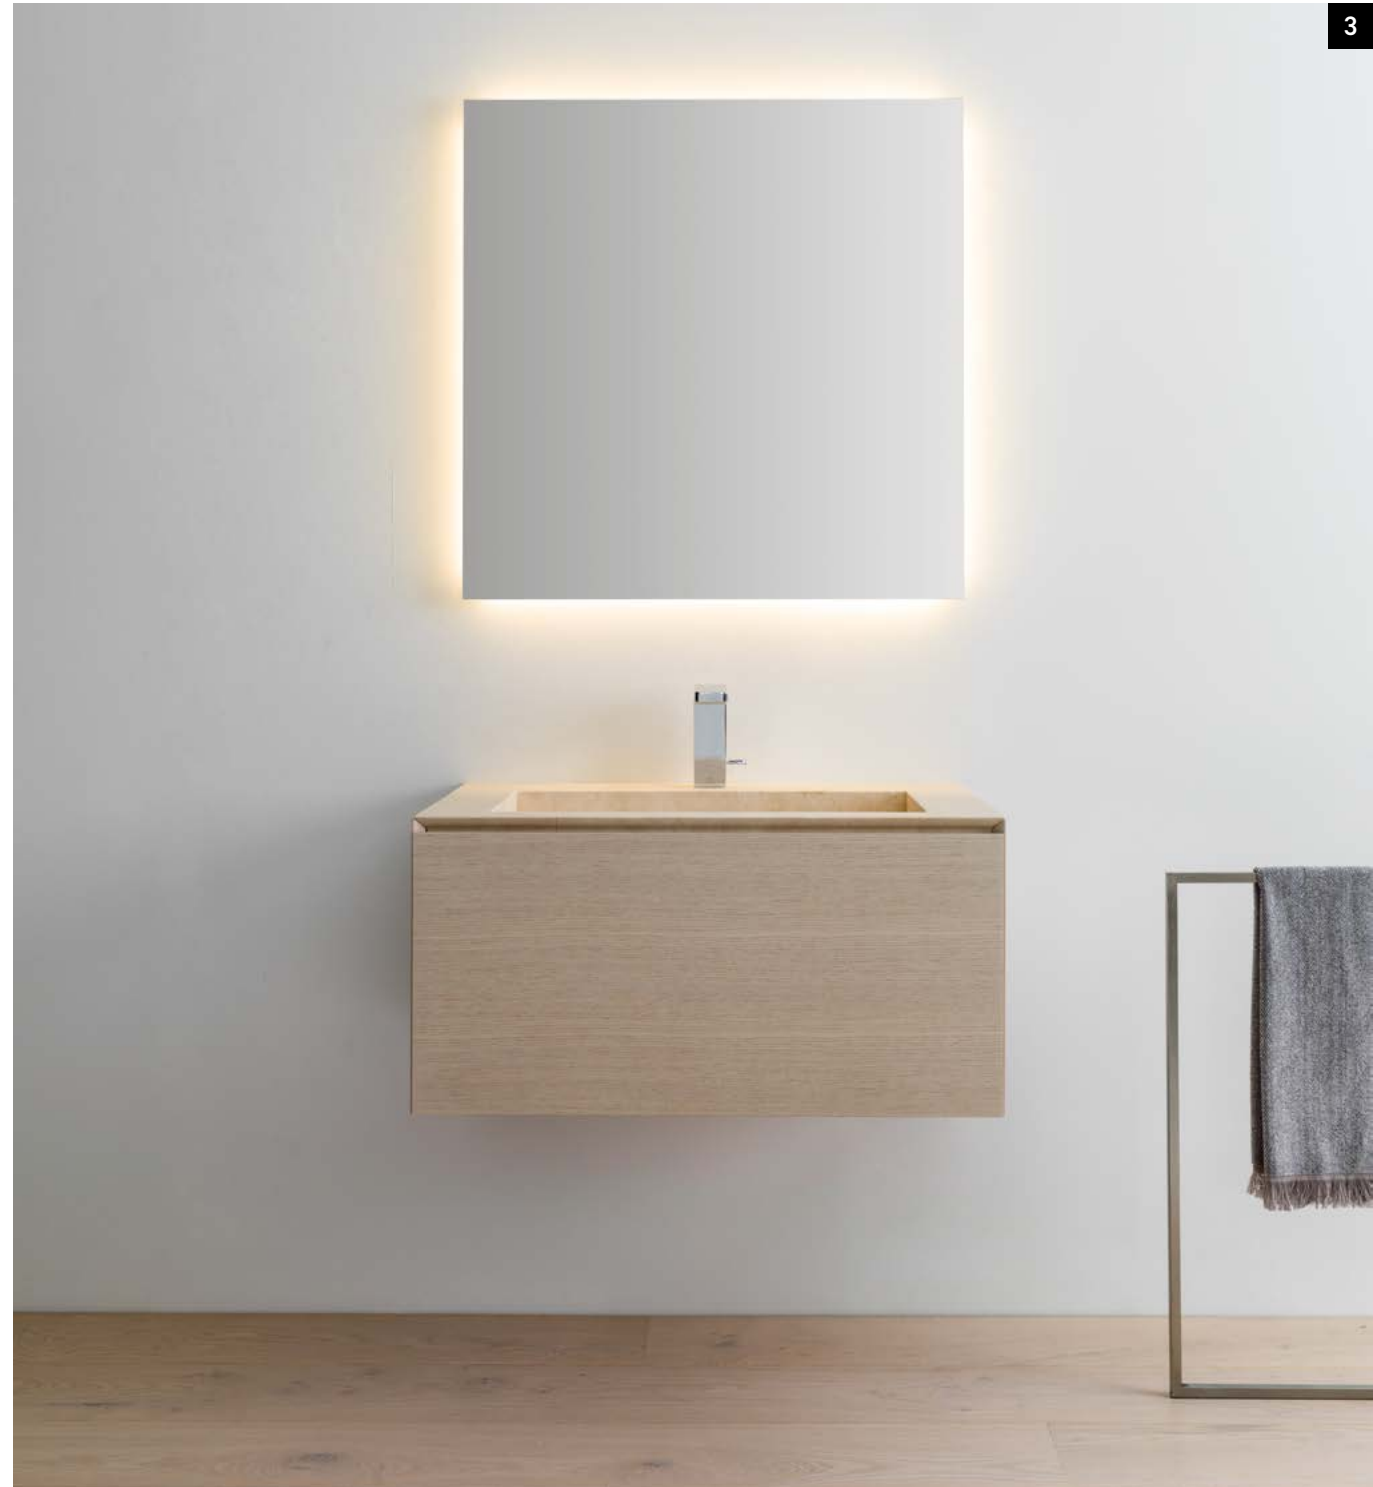

1 Floor and wall: **Natural Stone** Persian White Classico 40 cm x 80 cm x 1.5 cm. **Grout** Colorstuk Rapid Blanco. **Wall tiles** Retro Blanco 10 cm x 20 cm. **Grout** Colorstuk Rapid Blanco. **Tray shelf** S Persian White. **Accessories** Vintage S Persian White-Blanco 100 cm x 42 cm x 91.5 cm. **Wall mounted basin mixer** Lounge. **Mirror** Vintage S Blanco 99 cm x 52 cm. **Floor: Natural Stone** Persian White Pulido Bioprot 40 cm x 80 cm x 1.5 cm. **Grout** Colorstuk Rapid Blanco.

2 **Basin double shelf** Persian White Americano 153.5 cm x 60.5 cm x 90 cm. **Tray shelf** S Dark 11.1 cm x 23 cm x 1.4 cm. **High spout single lever basin mixer** Lounge.

3 **Basin** Minim Wood Beige Italia 80 cm x 50 cm x 40 cm. **Single lever basin mixer** Lounge. **Mirror:** Minim 80 cm x 2.9 cm x 180 cm.

Product available in different formats and colours. PORCELANOSA Group recommends One-flex Premium to fix these tiles.