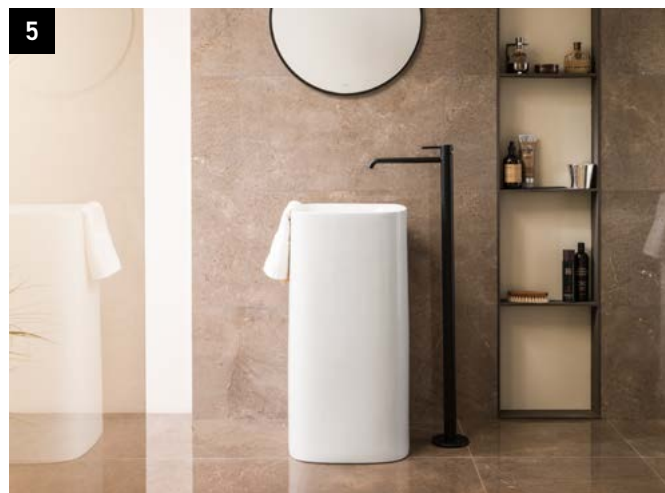

1 Countertop basin Slender. High spout single lever basin mixer Oxo. **2** Countertop basin Forma Negro. High spout single lever basin mixer Oxo Titanio Cepillado. **3** Countertop basin Tono. Wall mounted basin mixer Tono. **4** Suspended worktop Tono. Single lever basin mixer Tono. **5** Floor mounted basin Arquitect. Floor mounted basin mixer Round. Mirror Lounge 60 cm. **6** Wall hung basin Square 80 cm. Metallic frame Square. Single lever basin mixer Urban.

The Accessories ranges offer matching items to complete the set.