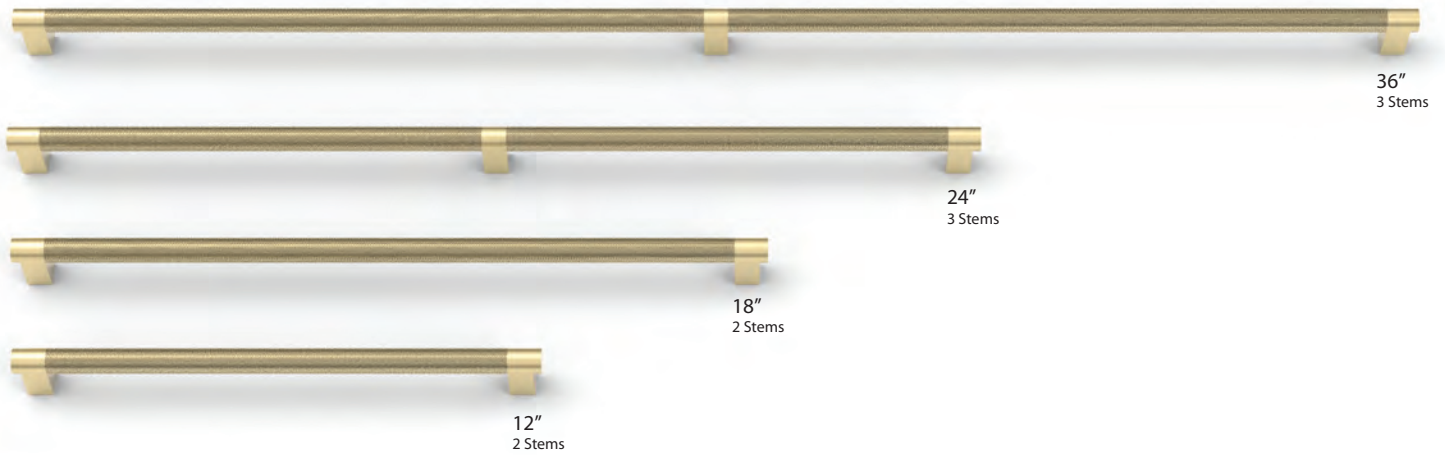

SELECT APPLIANCE PULL