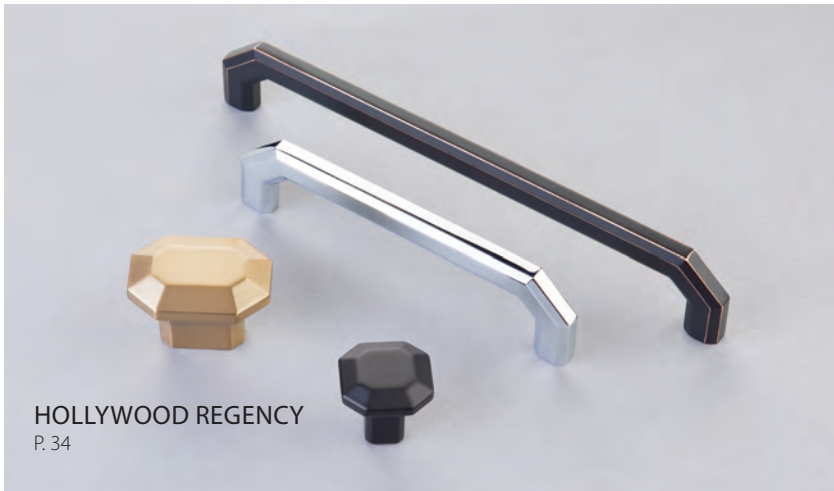

EMTEK®

CABINET & BATH HARDWARE PRICE BOOK

Prices Effective December 5, 2022

SELECT CABINET HARDWARE
P. 6-11

HOLLYWOOD REGENCY
P. 34

TIMELESS CLASSICS
P. 36

CABINET HARDWARE

SELECT Cabinet Pull	6
SELECT Appliance Pull	8
SELECT Cabinet Knob	10
SELECT Cabinet Edge Pull	11
Modern Backplate	12
Industrial Modern	14
Modern Rectangular	16
Urban Modern	18
Curvilinear	22
Geometric	23
Contemporary	24
Carbon Fiber	28
Mid Century Modern	30
Art Deco	32
Hollywood Regency	34
Timeless Classics	36
Transitional Heritage	38
Traditional	40
Arts & Crafts	44
Ribbon & Reed	46
Glass	47
Porcelain	52
Sandcast Bronze	53
Tuscany Bronze	57
Wrought Steel	60
Stainless Steel	61
Appliance Pulls / Back-to-Back Pulls	62