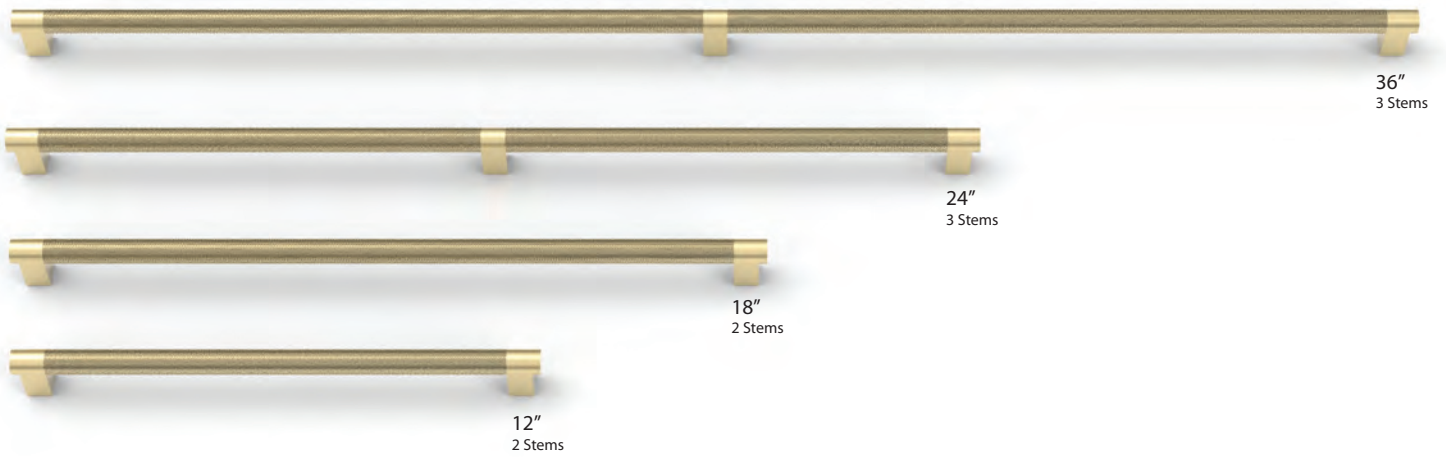

STAINLESS STEEL BAR KNOB	Product Code	Dimension(D)	Projection(P)	List Price
	S62001SS	2"	1 1/4"	\$12.00

STAINLESS STEEL BAR PULL	Product Code	C-to-C	Overall	Projection(P)	List Price
	S62002SS	3"	5"	1 1/4"	\$14.00
	S62003SS	3 1/2"	5 1/2"	1 1/4"	\$15.00
	S62004SS	4"	6 1/2"	1 1/4"	\$17.00
	S62005SS	5"	7 1/2"	1 1/4"	\$19.00
	S62006SS	6"	8 1/2"	1 1/4"	\$21.00
	S62007SS	8"	10 1/2"	1 1/4"	\$23.00
	S62008SS	10"	12 1/2"	1 1/4"	\$26.00
	S62009SS	12"	14 1/2"	1 1/4"	\$32.00
	S62010SS	16"	18 1/2"	1 1/4"	\$37.00
	S62011SS	24"	26 1/2"	1 1/4"	\$47.00
	S62012SS	28"	30 1/2"	1 1/4"	\$53.00
	S62013SS	32"	34 1/2"	1 1/4"	\$58.00
	S62014SS	36"	38 1/2"	1 1/4"	\$64.00

STAINLESS STEEL DELTA PULL	Product Code	C-to-C	Overall	Projection(P)	List Price
	S60030SS	3"	3 1/2"	1"	\$28.00
	S60035SS	3 1/2"	4"	1"	\$32.00
	S60040SS	4"	4 1/2"	1"	\$33.00

SELECT APPLIANCE PULL

SELECT APPLIANCE PULL								Stem	Bar Pull
Optional Mounting	Product Code	C-to-C	Overall	Width(W)	Projection(P)	List Price	Back-to-Back List Price	 <p>RECTANGULAR (REC)</p>	 <p>KNURLED (KN)</p>  <p>SMOOTH (SM)</p>
CS or BTB	84070	12"	12 7/8"	1"	2"	\$196.00	\$392.00		
CS or BTB	84071	18"	18 7/8"	1"	2"	\$286.00	\$572.00		
CS or BTB	84072	24"	24 7/8"	1"	2"	\$315.00	\$630.00		
CS or BTB	84073	36"	36 7/8"	1"	2"	\$347.00	\$694.00	<p>STEM AND BAR PULL WILL BE PERMANENTLY AFFIXED.</p>	