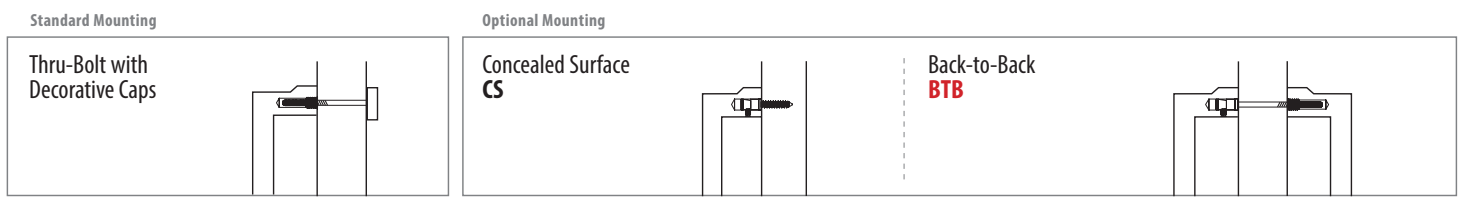

SELECT APPLIANCE PULL								Stem	Bar Pull
Optional Mounting	Product Code	C-to-C	Overall	Width(W)	Projection(P)	List Price	Back-to-Back List Price	RECTANGULAR (REC)	KNURLED (KN) SMOOTH (SM)
CS or BTB	84070	12"	12 7/8"	1"	2"	$196.00	$392.00		
CS or BTB	84071	18"	18 7/8"	1"	2"	$286.00	$572.00		
CS or BTB	84072	24"	24 7/8"	1"	2"	$315.00	$630.00		
CS or BTB	84073	36"	36 7/8"	1"	2"	$347.00	$694.00	STEM AND BAR PULL WILL BE PERMANENTLY AFFIXED.	

FINISH OPTIONS FOR STEM AND BAR PULL						
Satin Brass (US4)	Oil Rubbed Bronze (US10B)	Polished Nickel (US14)	Satin Nickel (US15)	Flat Black (US19)	Polished Chrome (US26)	Satin Copper (SCU)

To order: **CS/BTB 84070 . RECUS4 . KNUS19**

Optional Mounting   Product Code (Center-to-Center)   +   Stem (Style/Finish)   +   Bar Pull (Style/Finish)