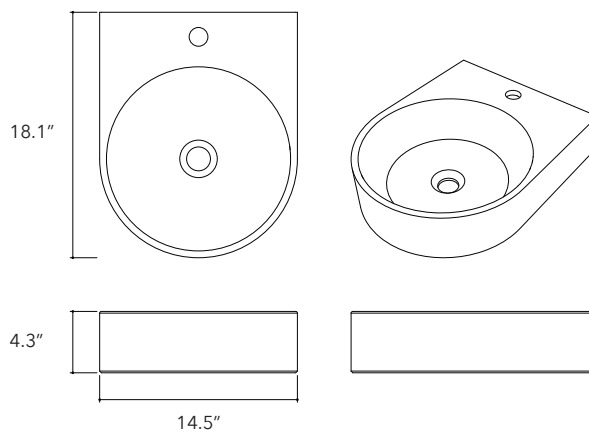

CONCRETE

Orange Mist
Small
HAND SOAP

Lotus.02SR

**Height**

5.1 In / 13 cm

Width

22.4 In / 57 cm

Depth

14.5 In / 37 cm

Weight

13.2 Lb / 6 Kg

Accessories

None

Dimensions may vary due to the nature of our product. Product images are for illustrative purposes only and may differ from the actual product. Due to differences in monitors and printing colors products may appear different to those shown. Faucets & accessories are not included. 14 available colors.

WALL MOUNT

Bahia.01

Mount type

Wall Mount & Vessel

Height

4.3 In / 11 cm

Width

14.5 In / 37 cm