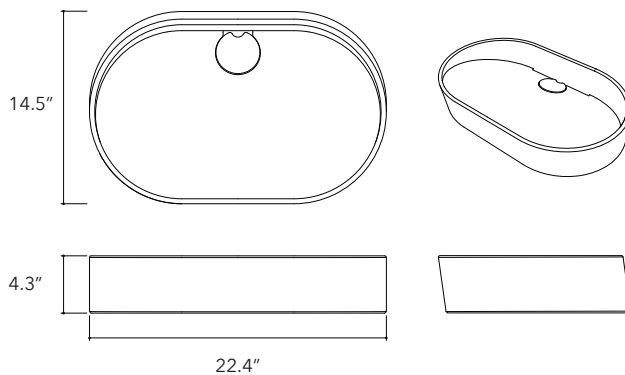

Fladd.05

**Height**

4.3 In / 11 cm

Width

22.4 In / 57 cm

Depth

14.5 In / 37 cm

Weight

Dal.01

**Height**

4.3 In / 11 cm

Width

14.5 In / 35 cm

Depth

14.5 In / 37 cm

Weight

Dal.02

Height
4.3 In / 11 cm

Width
22.4 In / 57 cm

Depth
14.5 In / 37 cm

Weight
36.3 Lb / 16.5 Kg

Accessories
Concrete lid

Dimensions may vary due to the nature of our product. Product images are for illustrative purposes only and may differ from the actual product. Due to differences in monitors and printing colors products may appear different to those shown. Faucets & accessories are not included. 14 available colors.

Dal.04

**Height**

4.3 In / 11 cm

Width

15.7 In / 40 cm

Depth

15.7 In / 40 cm

Weight