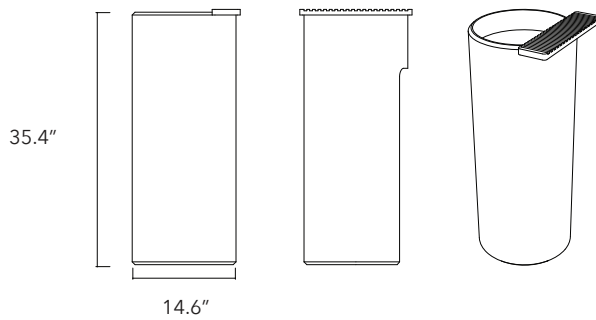

SEMI PÉDESTAL

Lotus.05

Height
15.7 In / 40 cm

Width
14.5 In / 37 cm

Depth
14.5 In / 37 cm

Weight
46.7 Lb / 21.2 Kg

Accessories
None

Dimensions may vary due to the nature of our product. Product images are for illustrative purposes only and may differ from the actual product. Due to differences in monitors and printing colors products may appear different to those shown. Faucets & accessories are not included. 14 available colors.

Papua.05

Height
15.7 In / 40 cm

Width
14.5 In / 37 cm

Depth
14.5 In / 37 cm

Weight
46.7 Lb / 21.2 Kg

Accessories
None

Dimensions may vary due to the nature of our product. Product images are for illustrative purposes only and may differ from the actual product. Due to differences in monitors and printing colors products may appear different to those shown. Faucets & accessories are not included. 14 available colors.

PREDETESTAL

Ubud.06

Height
35.4 In / 90 cm

Width
14.6 In / 37 cm

Depth
15.7 In / 40 cm

Weight
207.2 Lb / 94 Kg

Accessories
Concrete tray

Dimensions may vary due to the nature of our product. Product images are for illustrative purposes only and may differ from the actual product. Due to differences in monitors and printing colors products may appear different to those shown. Faucets & accessories are not included. 14 available colors.

Fladd.06

Height
35.4 In / 90 cm

Width
14.5 In / 37 cm

Depth
14.5 In / 37 cm

Weight
243.4 Lb / 110.4 Kg

Accessories
Optional towel rail

Dimensions may vary due to the nature of our product. Product images are for illustrative purposes only and may differ from the actual product. Due to differences in monitors and printing colors products may appear different to those shown. Faucets & accessories are not included. 14 available colors.