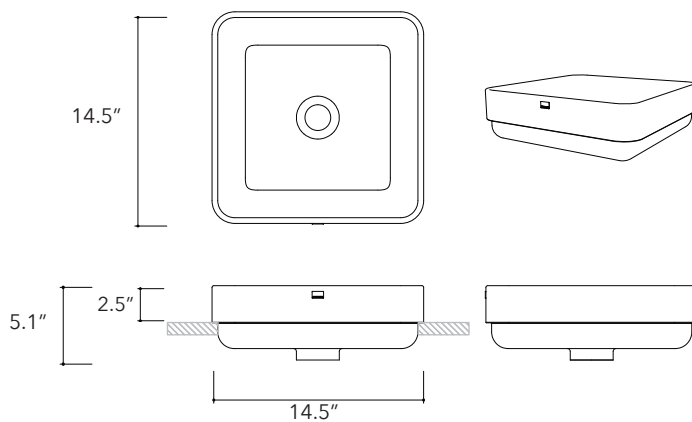

Dal.01

**Height**

4.3 In / 11 cm

Width

14.5 In / 35 cm

Depth

14.5 In / 37 cm

Weight

Dal.04

**Height**

4.3 In / 11 cm

Width

15.7 In / 40 cm

Depth

15.7 In / 40 cm

Weight

Fladd.02SR

**Height**

5.1 In / 13 cm

Width

14.5 In / 37 cm

Depth

14.5 In / 37 cm

Weight

Fladd.03SR

Height

5.1 In / 13 cm

Width

14.5 In / 37 cm

Depth

14.5 In / 37 cm

Weight