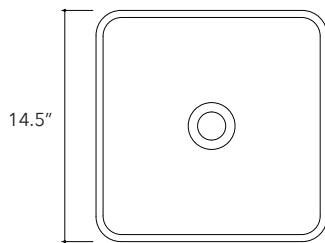

Papua.01

Height
4.3 In / 11 cm

Width
14.5 In / 37 cm

Depth
14.5 In / 37 cm

Weight
26.5 Lb / 12 Kg

Accessories
None

Dimensions may vary due to the nature of our product. Product images are for illustrative purposes only and may differ from the actual product. Due to differences in monitors and printing colors products may appear different to those shown. Faucets & accessories are not included. 14 available colors.

Papua.02

Height
4.3 In / 11 cm

Width
22.4 In / 57 cm

Depth
14.5 In / 37 cm

Weight
46.3 Lb / 21 Kg

Accessories
None

Dimensions may vary due to the nature of our product. Product images are for illustrative purposes only and may differ from the actual product. Due to differences in monitors and printing colors products may appear different to those shown. Faucets & accessories are not included. 14 available colors.

Fladd.02

Height

4.3 In / 11 cm

Width

14.5 In / 37 cm

Depth

14.5 In / 37 cm

Weight

Fladd.03

Height

4.3 In / 11 cm

Width

14.5 In / 37 cm

Depth

14.5 In / 37 cm

Weight