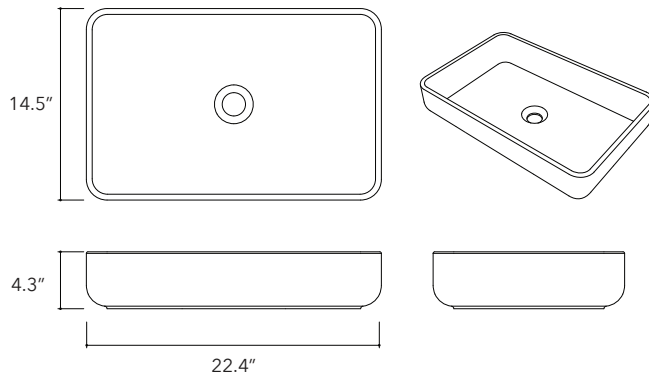

Fladd.04

**Height**

4.3 In / 11 cm

Width

22.4 In / 57 cm

Depth

14.5 In / 37 cm

Weight

39.6 Lb / 18 Kg

Accessories

None

Dimensions may vary due to the nature of our product. Product images are for illustrative purposes only and may differ from the actual product. Due to differences in monitors and printing colors products may appear different to those shown. Faucets & accessories are not included. 14 available colors.

Fladd.05

**Height**

4.3 In / 11 cm

Width

22.4 In / 57 cm

Depth

14.5 In / 37 cm

Weight

Dal.01

**Height**

4.3 In / 11 cm

Width

14.5 In / 35 cm

Depth

14.5 In / 37 cm

Weight