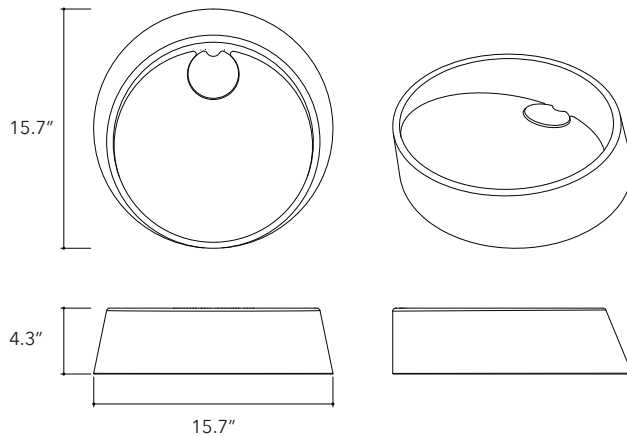

Dal.01

**Height**

4.3 In / 11 cm

Width

14.5 In / 35 cm

Depth

14.5 In / 37 cm

Weight

Dal.02

Height
4.3 In / 11 cm

Width
22.4 In / 57 cm

Depth
14.5 In / 37 cm

Weight
36.3 Lb / 16.5 Kg

Accessories
Concrete lid

Dimensions may vary due to the nature of our product. Product images are for illustrative purposes only and may differ from the actual product. Due to differences in monitors and printing colors products may appear different to those shown. Faucets & accessories are not included. 14 available colors.

Dal.04

**Height**

4.3 In / 11 cm

Width

15.7 In / 40 cm

Depth

15.7 In / 40 cm

Weight

Selv.01

Height

4.3 In / 11 cm

Width

14.5 In / 37 cm

Depth

14.5 In / 37 cm

Weight