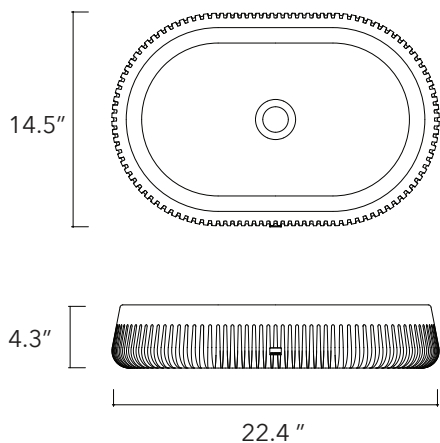

Lotus.02

**Height**

4.3 In / 11 cm

Width

22.4 In / 57 cm

Depth

14.5 In / 37 cm

Weight

Papua.01

Height
4.3 In / 11 cm

Width
14.5 In / 37 cm

Depth
14.5 In / 37 cm

Weight
26.5 Lb / 12 Kg

Accessories
None

Dimensions may vary due to the nature of our product. Product images are for illustrative purposes only and may differ from the actual product. Due to differences in monitors and printing colors products may appear different to those shown. Faucets & accessories are not included. 14 available colors.

Papua.02

Height
4.3 In / 11 cm

Width
22.4 In / 57 cm

Depth
14.5 In / 37 cm

Weight
46.3 Lb / 21 Kg

Accessories
None

Dimensions may vary due to the nature of our product. Product images are for illustrative purposes only and may differ from the actual product. Due to differences in monitors and printing colors products may appear different to those shown. Faucets & accessories are not included. 14 available colors.

Fladd.02

Height

4.3 In / 11 cm

Width

14.5 In / 37 cm

Depth

14.5 In / 37 cm

Weight