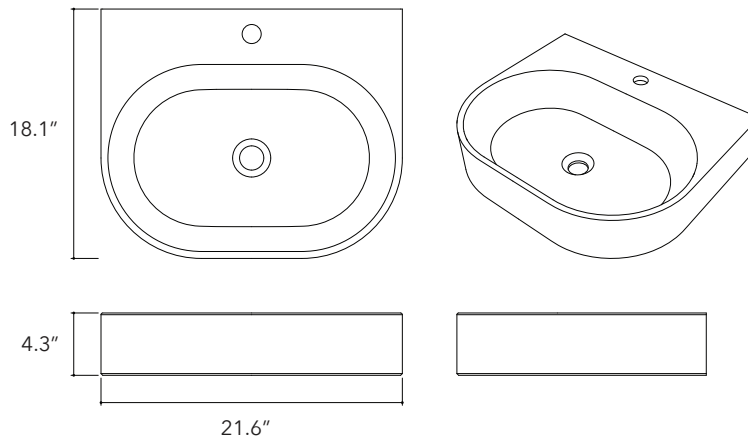

WALL MOUNT

Bahia.01

Mount type

Wall Mount & Vessel

Height

4.3 In / 11 cm

Width

14.5 In / 37 cm

Depth

18.1 In / 46 cm

Weight

35.2 Lb / 16 Kg

Accessories

Optional towel rail

Dimensions may vary due to the nature of our product. Product images are for illustrative purposes only and may differ from the actual product. Due to differences in monitors and printing colors products may appear different to those shown. Faucets & accessories are not included. 14 available colors.

Bahia.02

Mount type

Wall Mount & Vessel

Height

4.3 In / 11 cm

Width

21.6 In / 55 cm

Depth