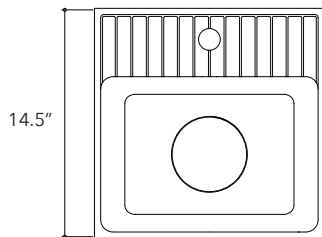

Ubud.02 + tray

Height
4.7 In / 12 cm

Width
23 In / 58.5 cm

Depth
15.7 In / 40 cm

Weight
46.5 Lb / 21.1 Kg

Accessories
Concrete tray

Dimensions may vary due to the nature of our product. Product images are for illustrative purposes only and may differ from the actual product. Due to differences in monitors and printing colors products may appear different to those shown. Faucets & accessories are not included. 14 available colors.

Karmen.01

Height
4.3 In / 11 cm

Width
14.5 In / 37 cm

Depth
14.5 In / 37 cm

Weight
28.6 Lb / 13 Kg

Accessories
Concrete Lid

Dimensions may vary due to the nature of our product. Product images are for illustrative purposes only and may differ from the actual product. Due to differences in monitors and printing colors products may appear different to those shown. Faucets & accessories are not included. 14 available colors.

Karmen.02

Height
4.3 In / 11 cm

Width
22.4 In / 57 cm

Depth
14.5 In / 37 cm

Weight
44.1 Lb / 20 Kg

Accessories
Concrete Lid

Dimensions may vary due to the nature of our product. Product images are for illustrative purposes only and may differ from the actual product. Due to differences in monitors and printing colors products may appear different to those shown. Faucets & accessories are not included. 14 available colors.