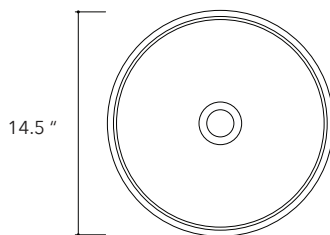

Dal.04

**Height**

4.3 In / 11 cm

Width

15.7 In / 40 cm

Depth

15.7 In / 40 cm

Weight

Selv.01

Height

4.3 In / 11 cm

Width

14.5 In / 37 cm

Depth

14.5 In / 37 cm

Weight

Pondok.01

Height
4.3 In / 11 cm

Width
14 In / 35.5 cm

Depth
15.7 In / 40 cm

Weight
11 Lb / 5 Kg

Accessories
Concrete lid

Dimensions may vary due to the nature of our product. Product images are for illustrative purposes only and may differ from the actual product. Due to differences in monitors and printing colors products may appear different to those shown. Faucets & accessories are not included. 14 available colors.

Ubud.01

Height
4.3 In / 11 cm

Width
14.5 In / 37 cm

Depth
14.5 In / 37 cm

Weight
23.4 Lb / 10.6 Kg

Accessories
Optional concrete tray

Dimensions may vary due to the nature of our product. Product images are for illustrative purposes only and may differ from the actual product. Due to differences in monitors and printing colors products may appear different to those shown. Faucets & accessories are not included. 14 available colors.