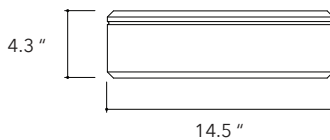

Dal.04

**Height**

4.3 In / 11 cm

Width

15.7 In / 40 cm

Depth

15.7 In / 40 cm

Weight

Selv.01

Height

4.3 In / 11 cm

Width

14.5 In / 37 cm

Depth

14.5 In / 37 cm

Weight

Pondok.01

Height
4.3 In / 11 cm

Width
14 In / 35.5 cm

Depth
15.7 In / 40 cm

Weight
11 Lb / 5 Kg

Accessories
Concrete lid

Dimensions may vary due to the nature of our product. Product images are for illustrative purposes only and may differ from the actual product. Due to differences in monitors and printing colors products may appear different to those shown. Faucets & accessories are not included. 14 available colors.

Ubud.01

Height
4.3 In / 11 cm

Width
14.5 In / 37 cm

Depth
14.5 In / 37 cm

Weight
23.4 Lb / 10.6 Kg

Accessories
Optional concrete tray

Dimensions may vary due to the nature of our product. Product images are for illustrative purposes only and may differ from the actual product. Due to differences in monitors and printing colors products may appear different to those shown. Faucets & accessories are not included. 14 available colors.