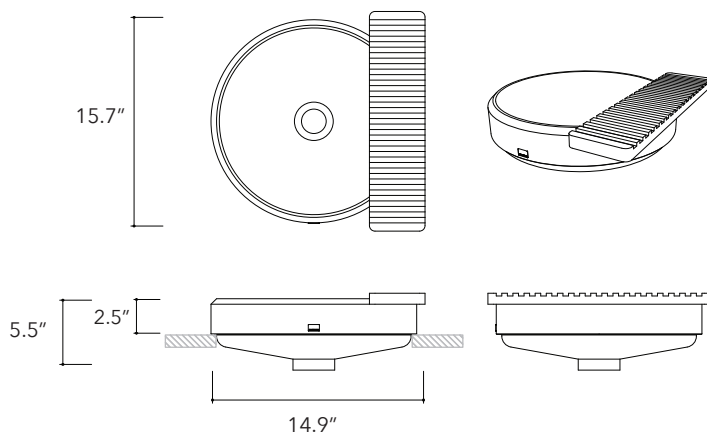

Ubud.01SR + tray

Height

5.5 In / 14 cm

Width

14.9 In / 38 cm

Depth

15.7 In / 40 cm

Weight

17.6 Lb / 8 Kg

Accessories

Concrete Tray

Dimensions may vary due to the nature of our product. Product images are for illustrative purposes only and may differ from the actual product. Due to differences in monitors and printing colors products may appear different to those shown. Faucets & accessories are not included. 14 available colors.