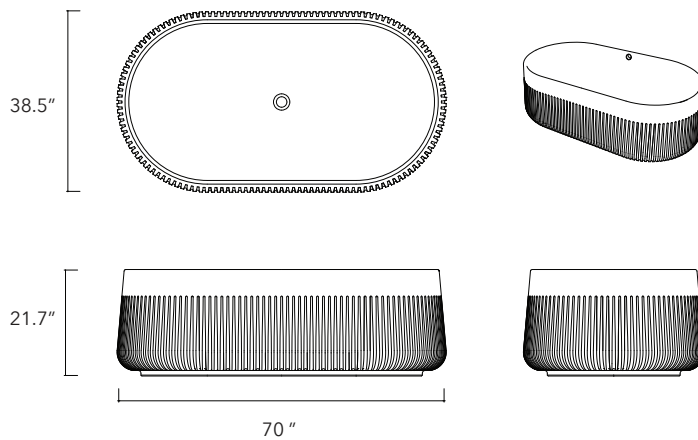

Dal Lid

Available for Dal.01, Dal.02 & Dal.04

Dimensions may vary due to the nature of our product. Product images are for illustrative purposes only and may differ from the actual product. Due to differences in monitors and printing colors products may appear different to those shown. Faucets & accessories are not included. 14 available colors.

Karmen Lid

Available for Karmen.01, Karmen.02 & Karmen.06

Dimensions may vary due to the nature of our product. Product images are for illustrative purposes only and may differ from the actual product. Due to differences in monitors and printing colors products may appear different to those shown. Faucets & accessories are not included. 14 available colors.

BATHUBS

Papua.BT

Height
21.7 In / 55 cm

Width
70 In / 178 cm

Depth
38.5 In / 98 cm

Weight
1750 Lb / 794 Kg

Accessories
None

Dimensions may vary due to the nature of our product. Product images are for illustrative purposes only and may differ from the actual product. Due to differences in monitors and printing colors products may appear different to those shown. Faucets & accessories are not included. 14 available colors.