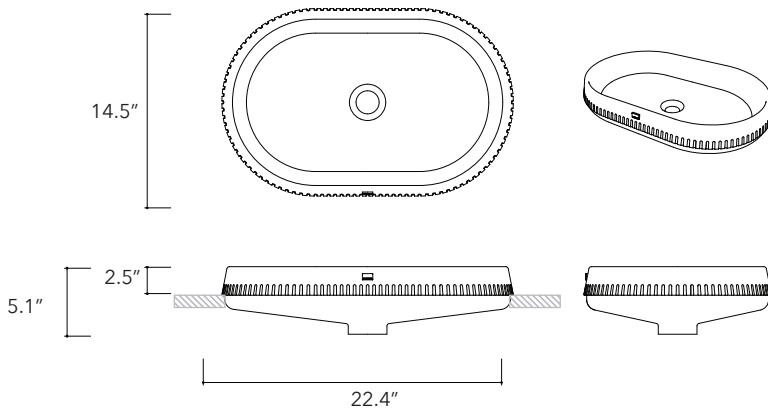

Dal.04

**Height**

4.3 In / 11 cm

Width

15.7 In / 40 cm

Depth

15.7 In / 40 cm

Weight

Karmen.02

Height
4.3 In / 11 cm

Width
22.4 In / 57 cm

Depth
14.5 In / 37 cm

Weight
44.1 Lb / 20 Kg

Accessories
Concrete Lid

Dimensions may vary due to the nature of our product. Product images are for illustrative purposes only and may differ from the actual product. Due to differences in monitors and printing colors products may appear different to those shown. Faucets & accessories are not included. 14 available colors.

SEMI RECEIVED

Papua.01SR

**Height**

5.1 In / 13 cm

Width

14.5 In / 37 cm

Depth

14.5 In / 37 cm

Papua.02SR

**Height**

5.1 In / 13 cm

Width

22.4 In / 57 cm

Depth

14.5 In / 37 cm

Weight