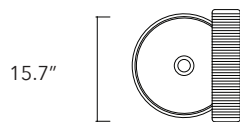

SEMI PÉDESTAL

Lotus.05

Height
15.7 In / 40 cm

Width
14.5 In / 37 cm

Depth
14.5 In / 37 cm

Weight
46.7 Lb / 21.2 Kg

Accessories
None

Dimensions may vary due to the nature of our product. Product images are for illustrative purposes only and may differ from the actual product. Due to differences in monitors and printing colors products may appear different to those shown. Faucets & accessories are not included. 14 available colors.

Papua.05

Height
15.7 In / 40 cm

Width
14.5 In / 37 cm

Depth
14.5 In / 37 cm

Weight
46.7 Lb / 21.2 Kg

Accessories
None

Dimensions may vary due to the nature of our product. Product images are for illustrative purposes only and may differ from the actual product. Due to differences in monitors and printing colors products may appear different to those shown. Faucets & accessories are not included. 14 available colors.

PREDETESTAL

Ubud.06

Height
35.4 In / 90 cm

Width
14.6 In / 37 cm

Depth
15.7 In / 40 cm

Weight
207.2 Lb / 94 Kg

Accessories
Concrete tray

Dimensions may vary due to the nature of our product. Product images are for illustrative purposes only and may differ from the actual product. Due to differences in monitors and printing colors products may appear different to those shown. Faucets & accessories are not included. 14 available colors.