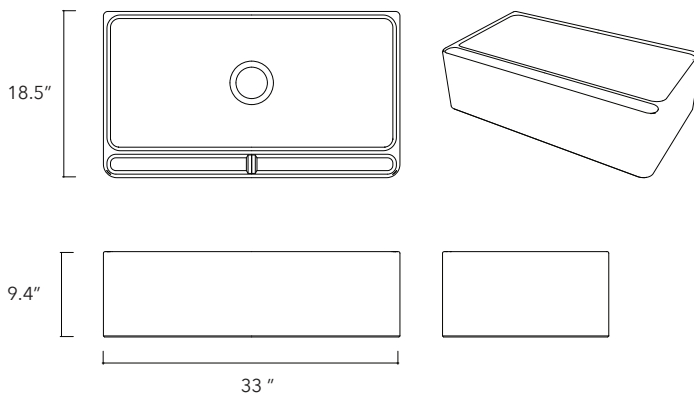

BATHUBS

Papua.BT

Height
21.7 In / 55 cm

Width
70 In / 178 cm

Depth
38.5 In / 98 cm

Weight
1750 Lb / 794 Kg

Accessories
None

Dimensions may vary due to the nature of our product. Product images are for illustrative purposes only and may differ from the actual product. Due to differences in monitors and printing colors products may appear different to those shown. Faucets & accessories are not included. 14 available colors.

Ubud.BT

Height
21.7 In / 55 cm

Width
70 In / 178 cm

Depth
38.5 In / 98 cm

Weight
1450 Lb / 658 Kg

Accessories
Concrete Tray

Dimensions may vary due to the nature of our product. Product images are for illustrative purposes only and may differ from the actual product. Due to differences in monitors and printing colors products may appear different to those shown. Faucets & accessories are not included. 14 available colors.

KITCHEN SINKS

Iguazu

Height
9.4 In / 24 cm

Width
33 In / 84 cm

Depth
18.5 In / 47 cm

Weight
130 Lb / 59 Kg

Accessories
None

Dimensions may vary due to the nature of our product. Product images are for illustrative purposes only and may differ from the actual product. Due to differences in monitors and printing colors products may appear different to those shown. Faucets & accessories are not included. 4 available colors.