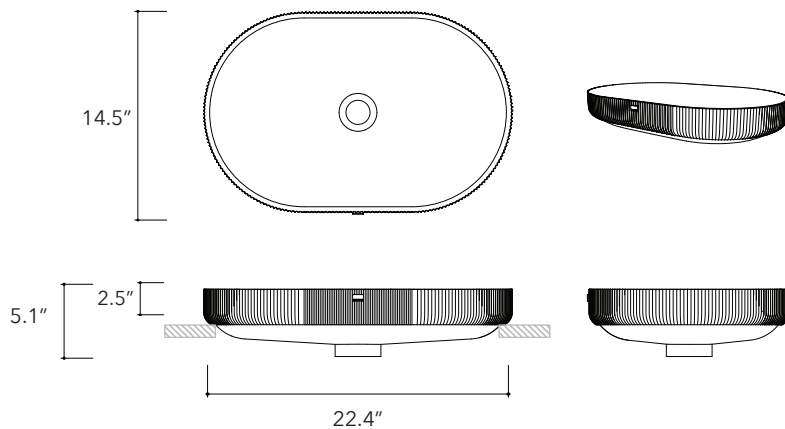

Lotus.01SR

Height

5.1 In / 13 cm

Width

14.5 In / 37 cm

Depth

14.5 In / 37 cm

Weight

8.8 Lb / 4 Kg

Accessories

None

Dimensions may vary due to the nature of our product. Product images are for illustrative purposes only and may differ from the actual product. Due to differences in monitors and printing colors products may appear different to those shown. Faucets & accessories are not included. 14 available colors.

CONCRETE

Orange Mist
Small
HAND SOAP

Lotus.02SR

**Height**

5.1 In / 13 cm

Width

22.4 In / 57 cm

Depth