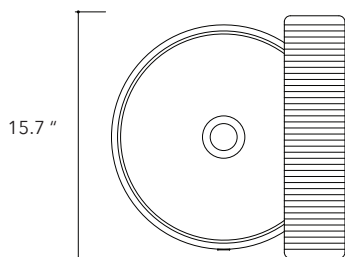

Dal.04

**Height**

4.3 In / 11 cm

Width

15.7 In / 40 cm

Depth

15.7 In / 40 cm

Weight

Pondok.01

Height
4.3 In / 11 cm

Width
14 In / 35.5 cm

Depth
15.7 In / 40 cm

Weight
11 Lb / 5 Kg

Accessories
Concrete lid

Dimensions may vary due to the nature of our product. Product images are for illustrative purposes only and may differ from the actual product. Due to differences in monitors and printing colors products may appear different to those shown. Faucets & accessories are not included. 14 available colors.

Ubud.01

Height
4.3 In / 11 cm

Width
14.5 In / 37 cm

Depth
14.5 In / 37 cm

Weight
23.4 Lb / 10.6 Kg

Accessories
Optional concrete tray

Dimensions may vary due to the nature of our product. Product images are for illustrative purposes only and may differ from the actual product. Due to differences in monitors and printing colors products may appear different to those shown. Faucets & accessories are not included. 14 available colors.

Ubud.01 + tray

Height
4.7 In / 12 cm

Width
15.2 In / 38.5 cm

Depth
15.7 In / 40 cm

Weight
26.9 Lb / 12.2 Kg

Accessories
Concrete tray

Dimensions may vary due to the nature of our product. Product images are for illustrative purposes only and may differ from the actual product. Due to differences in monitors and printing colors products may appear different to those shown. Faucets & accessories are not included. 14 available colors.