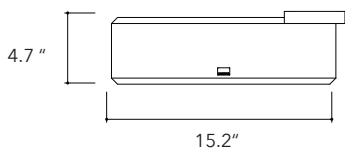

Dal.04

**Height**

4.3 In / 11 cm

Width

15.7 In / 40 cm

Depth

15.7 In / 40 cm

Weight

Pondok.01

Height
4.3 In / 11 cm

Width
14 In / 35.5 cm

Depth
15.7 In / 40 cm

Weight
11 Lb / 5 Kg

Accessories
Concrete lid

Dimensions may vary due to the nature of our product. Product images are for illustrative purposes only and may differ from the actual product. Due to differences in monitors and printing colors products may appear different to those shown. Faucets & accessories are not included. 14 available colors.

Ubud.01

Height
4.3 In / 11 cm

Width
14.5 In / 37 cm

Depth
14.5 In / 37 cm

Weight
23.4 Lb / 10.6 Kg

Accessories
Optional concrete tray

Dimensions may vary due to the nature of our product. Product images are for illustrative purposes only and may differ from the actual product. Due to differences in monitors and printing colors products may appear different to those shown. Faucets & accessories are not included. 14 available colors.

Ubud.01 + tray

Height
4.7 In / 12 cm

Width
15.2 In / 38.5 cm

Depth
15.7 In / 40 cm

Weight
26.9 Lb / 12.2 Kg

Accessories
Concrete tray

Dimensions may vary due to the nature of our product. Product images are for illustrative purposes only and may differ from the actual product. Due to differences in monitors and printing colors products may appear different to those shown. Faucets & accessories are not included. 14 available colors.