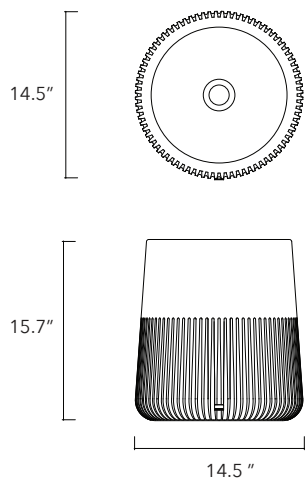

18.1 In / 46 cm

Weight

48.5 Lb / 22 Kg

Accessories

Optional towel rail

Dimensions may vary due to the nature of our product. Product images are for illustrative purposes only and may differ from the actual product. Due to differences in monitors and printing colors products may appear different to those shown. Faucets & accessories are not included. 14 available colors.

SEMI PÉDESTAL

Lotus.05

Height
15.7 In / 40 cm

Width
14.5 In / 37 cm

Depth
14.5 In / 37 cm

Weight
46.7 Lb / 21.2 Kg

Accessories
None

Dimensions may vary due to the nature of our product. Product images are for illustrative purposes only and may differ from the actual product. Due to differences in monitors and printing colors products may appear different to those shown. Faucets & accessories are not included. 14 available colors.

Papua.05

Height
15.7 In / 40 cm

Width
14.5 In / 37 cm

Depth
14.5 In / 37 cm

Weight
46.7 Lb / 21.2 Kg

Accessories
None

Dimensions may vary due to the nature of our product. Product images are for illustrative purposes only and may differ from the actual product. Due to differences in monitors and printing colors products may appear different to those shown. Faucets & accessories are not included. 14 available colors.

PREDETESTAL

Ubud.06

Height
35.4 In / 90 cm

Width
14.6 In / 37 cm

Depth
15.7 In / 40 cm

Weight
207.2 Lb / 94 Kg

Accessories
Concrete tray

Dimensions may vary due to the nature of our product. Product images are for illustrative purposes only and may differ from the actual product. Due to differences in monitors and printing colors products may appear different to those shown. Faucets & accessories are not included. 14 available colors.