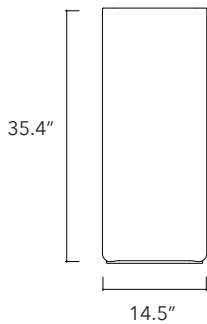

SEMI PÉDESTAL

Lotus.05

Height
15.7 In / 40 cm

Width
14.5 In / 37 cm

Depth
14.5 In / 37 cm

Weight
46.7 Lb / 21.2 Kg

Accessories
None

Dimensions may vary due to the nature of our product. Product images are for illustrative purposes only and may differ from the actual product. Due to differences in monitors and printing colors products may appear different to those shown. Faucets & accessories are not included. 14 available colors.

Papua.05

Height
15.7 In / 40 cm

Width
14.5 In / 37 cm

Depth
14.5 In / 37 cm

Weight
46.7 Lb / 21.2 Kg

Accessories
None

Dimensions may vary due to the nature of our product. Product images are for illustrative purposes only and may differ from the actual product. Due to differences in monitors and printing colors products may appear different to those shown. Faucets & accessories are not included. 14 available colors.

PREDETESTAL

Ubud.06

Height
35.4 In / 90 cm

Width
14.6 In / 37 cm

Depth
15.7 In / 40 cm

Weight
207.2 Lb / 94 Kg

Accessories
Concrete tray

Dimensions may vary due to the nature of our product. Product images are for illustrative purposes only and may differ from the actual product. Due to differences in monitors and printing colors products may appear different to those shown. Faucets & accessories are not included. 14 available colors.

Fladd.06

Height
35.4 In / 90 cm

Width
14.5 In / 37 cm

Depth
14.5 In / 37 cm

Weight
243.4 Lb / 110.4 Kg

Accessories
Optional towel rail

Dimensions may vary due to the nature of our product. Product images are for illustrative purposes only and may differ from the actual product. Due to differences in monitors and printing colors products may appear different to those shown. Faucets & accessories are not included. 14 available colors.