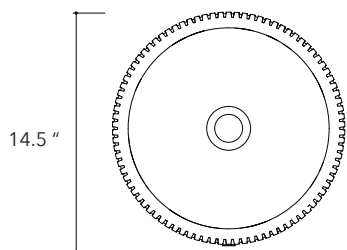

Lotus.02

**Height**

4.3 In / 11 cm

Width

22.4 In / 57 cm

Depth

14.5 In / 37 cm

Weight

Papua.01

Height
4.3 In / 11 cm

Width
14.5 In / 37 cm

Depth
14.5 In / 37 cm

Weight
26.5 Lb / 12 Kg

Accessories
None

Dimensions may vary due to the nature of our product. Product images are for illustrative purposes only and may differ from the actual product. Due to differences in monitors and printing colors products may appear different to those shown. Faucets & accessories are not included. 14 available colors.