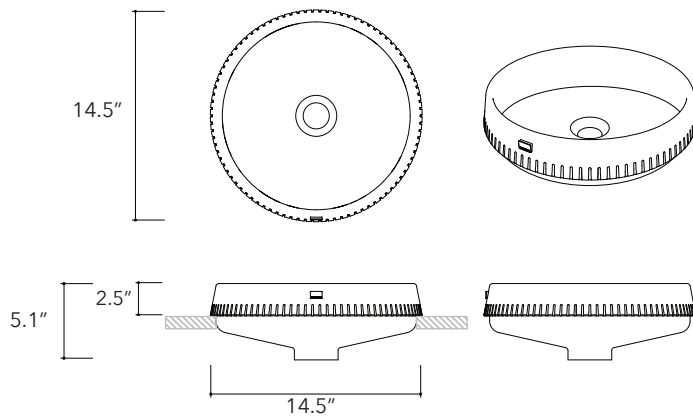

Dal.04

**Height**

4.3 In / 11 cm

Width

15.7 In / 40 cm

Depth

15.7 In / 40 cm

Weight

Karmen.01

Height
4.3 In / 11 cm

Width
14.5 In / 37 cm

Depth
14.5 In / 37 cm

Weight
28.6 Lb / 13 Kg

Accessories
Concrete Lid

Dimensions may vary due to the nature of our product. Product images are for illustrative purposes only and may differ from the actual product. Due to differences in monitors and printing colors products may appear different to those shown. Faucets & accessories are not included. 14 available colors.

Karmen.02

Height
4.3 In / 11 cm

Width
22.4 In / 57 cm

Depth
14.5 In / 37 cm

Weight
44.1 Lb / 20 Kg

Accessories
Concrete Lid

Dimensions may vary due to the nature of our product. Product images are for illustrative purposes only and may differ from the actual product. Due to differences in monitors and printing colors products may appear different to those shown. Faucets & accessories are not included. 14 available colors.

SEMI RECEIVED

Papua.01SR

**Height**

5.1 In / 13 cm

Width

14.5 In / 37 cm

Depth

14.5 In / 37 cm