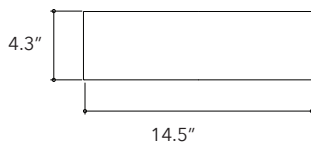

Ubud.02 + tray

Height
4.7 In / 12 cm

Width
23 In / 58.5 cm

Depth
15.7 In / 40 cm

Weight
46.5 Lb / 21.1 Kg

Accessories
Concrete tray

Dimensions may vary due to the nature of our product. Product images are for illustrative purposes only and may differ from the actual product. Due to differences in monitors and printing colors products may appear different to those shown. Faucets & accessories are not included. 14 available colors.

Karmen.01

Height
4.3 In / 11 cm

Width
14.5 In / 37 cm

Depth
14.5 In / 37 cm

Weight
28.6 Lb / 13 Kg

Accessories
Concrete Lid

Dimensions may vary due to the nature of our product. Product images are for illustrative purposes only and may differ from the actual product. Due to differences in monitors and printing colors products may appear different to those shown. Faucets & accessories are not included. 14 available colors.

Karmen.02

Height
4.3 In / 11 cm

Width
22.4 In / 57 cm

Depth
14.5 In / 37 cm

Weight
44.1 Lb / 20 Kg

Accessories
Concrete Lid

Dimensions may vary due to the nature of our product. Product images are for illustrative purposes only and may differ from the actual product. Due to differences in monitors and printing colors products may appear different to those shown. Faucets & accessories are not included. 14 available colors.