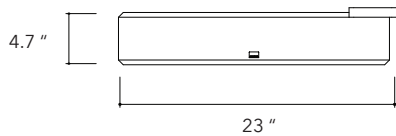

Ubud.02 + tray

Height
4.7 In / 12 cm

Width
23 In / 58.5 cm

Depth
15.7 In / 40 cm

Weight
46.5 Lb / 21.1 Kg

Accessories
Concrete tray

Dimensions may vary due to the nature of our product. Product images are for illustrative purposes only and may differ from the actual product. Due to differences in monitors and printing colors products may appear different to those shown. Faucets & accessories are not included. 14 available colors.