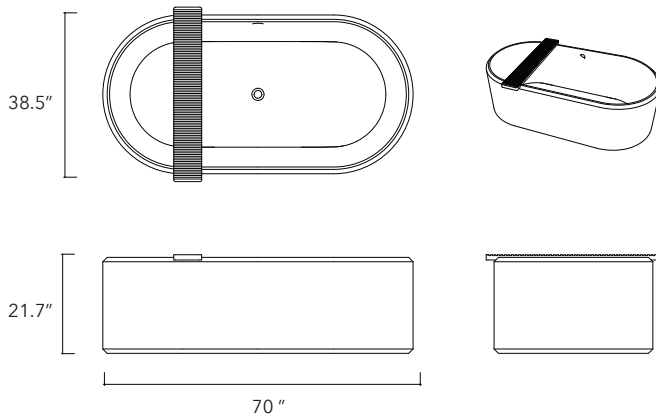

BATHUBS

Papua.BT

Height
21.7 In / 55 cm

Width
70 In / 178 cm

Depth
38.5 In / 98 cm

Weight
1750 Lb / 794 Kg

Accessories
None

Dimensions may vary due to the nature of our product. Product images are for illustrative purposes only and may differ from the actual product. Due to differences in monitors and printing colors products may appear different to those shown. Faucets & accessories are not included. 14 available colors.

Ubud.BT

Height
21.7 In / 55 cm

Width
70 In / 178 cm

Depth
38.5 In / 98 cm

Weight
1450 Lb / 658 Kg

Accessories
Concrete Tray

Dimensions may vary due to the nature of our product. Product images are for illustrative purposes only and may differ from the actual product. Due to differences in monitors and printing colors products may appear different to those shown. Faucets & accessories are not included. 14 available colors.

KITCHEN SINKS

Iguazu

Height
9.4 In / 24 cm

Width
33 In / 84 cm

Depth
18.5 In / 47 cm

Weight
130 Lb / 59 Kg

Accessories
None

Dimensions may vary due to the nature of our product. Product images are for illustrative purposes only and may differ from the actual product. Due to differences in monitors and printing colors products may appear different to those shown. Faucets & accessories are not included. 4 available colors.