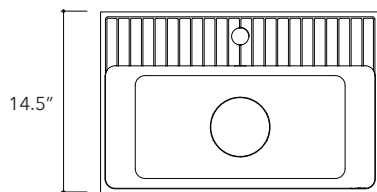

Ubud.02 + tray

Height
4.7 In / 12 cm

Width
23 In / 58.5 cm

Depth
15.7 In / 40 cm

Weight
46.5 Lb / 21.1 Kg

Accessories
Concrete tray

Dimensions may vary due to the nature of our product. Product images are for illustrative purposes only and may differ from the actual product. Due to differences in monitors and printing colors products may appear different to those shown. Faucets & accessories are not included. 14 available colors.

Karmen.01

Height
4.3 In / 11 cm

Width
14.5 In / 37 cm

Depth
14.5 In / 37 cm

Weight
28.6 Lb / 13 Kg

Accessories
Concrete Lid

Dimensions may vary due to the nature of our product. Product images are for illustrative purposes only and may differ from the actual product. Due to differences in monitors and printing colors products may appear different to those shown. Faucets & accessories are not included. 14 available colors.

Karmen.02

Height
4.3 In / 11 cm

Width
22.4 In / 57 cm

Depth
14.5 In / 37 cm

Weight
44.1 Lb / 20 Kg

Accessories
Concrete Lid

Dimensions may vary due to the nature of our product. Product images are for illustrative purposes only and may differ from the actual product. Due to differences in monitors and printing colors products may appear different to those shown. Faucets & accessories are not included. 14 available colors.