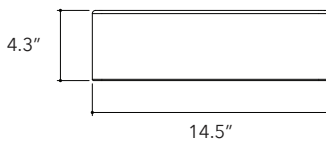

Dal.02

Height
4.3 In / 11 cm

Width
22.4 In / 57 cm

Depth
14.5 In / 37 cm

Weight
36.3 Lb / 16.5 Kg

Accessories
Concrete lid

Dimensions may vary due to the nature of our product. Product images are for illustrative purposes only and may differ from the actual product. Due to differences in monitors and printing colors products may appear different to those shown. Faucets & accessories are not included. 14 available colors.

Dal.04

**Height**

4.3 In / 11 cm

Width

15.7 In / 40 cm

Depth

15.7 In / 40 cm

Weight

24.2 Lb / 11 Kg

Accessories

Concrete lid

Dimensions may vary due to the nature of our product. Product images are for illustrative purposes only and may differ from the actual product. Due to differences in monitors and printing colors products may appear different to those shown. Faucets & accessories are not included. 14 available colors.

Selv.01

Height

4.3 In / 11 cm

Width

14.5 In / 37 cm

Depth

14.5 In / 37 cm

Weight