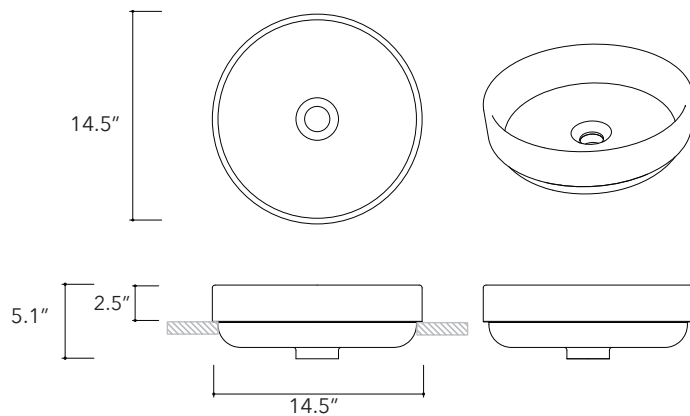

Dal.04

**Height**

4.3 In / 11 cm

Width

15.7 In / 40 cm

Depth

15.7 In / 40 cm

Weight

Papua.02SR

**Height**

5.1 In / 13 cm

Width

22.4 In / 57 cm

Depth

14.5 In / 37 cm

Weight

39.6 Lb / 18 Kg

Accessories

None

Dimensions may vary due to the nature of our product. Product images are for illustrative purposes only and may differ from the actual product. Due to differences in monitors and printing colors products may appear different to those shown. Faucets & accessories are not included. 14 available colors.

Fladd.02SR

**Height**

5.1 In / 13 cm

Width

14.5 In / 37 cm

Depth

14.5 In / 37 cm

Weight