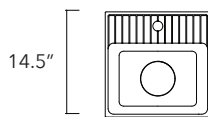

PREDETESTAL

Ubud.06

Height
35.4 In / 90 cm

Width
14.6 In / 37 cm

Depth
15.7 In / 40 cm

Weight
207.2 Lb / 94 Kg

Accessories
Concrete tray

Dimensions may vary due to the nature of our product. Product images are for illustrative purposes only and may differ from the actual product. Due to differences in monitors and printing colors products may appear different to those shown. Faucets & accessories are not included. 14 available colors.

Fladd.06

Height
35.4 In / 90 cm

Width
14.5 In / 37 cm

Depth
14.5 In / 37 cm

Weight
243.4 Lb / 110.4 Kg

Accessories
Optional towel rail

Dimensions may vary due to the nature of our product. Product images are for illustrative purposes only and may differ from the actual product. Due to differences in monitors and printing colors products may appear different to those shown. Faucets & accessories are not included. 14 available colors.

Karmen.06

Height
35.4 In / 90 cm

Width
14.5 In / 37 cm

Depth
14.5 In / 37 cm

Weight
187.3 Lb / 85 Kg

Accessories
Optional towel rail

Dimensions may vary due to the nature of our product. Product images are for illustrative purposes only and may differ from the actual product. Due to differences in monitors and printing colors products may appear different to those shown. Faucets & accessories are not included. 14 available colors.