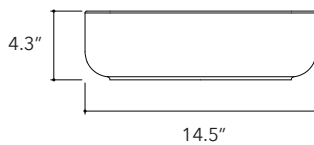

Papua.01

Height
4.3 In / 11 cm

Width
14.5 In / 37 cm

Depth
14.5 In / 37 cm

Weight
26.5 Lb / 12 Kg

Accessories
None

Dimensions may vary due to the nature of our product. Product images are for illustrative purposes only and may differ from the actual product. Due to differences in monitors and printing colors products may appear different to those shown. Faucets & accessories are not included. 14 available colors.

Papua.02

Height
4.3 In / 11 cm

Width
22.4 In / 57 cm

Depth
14.5 In / 37 cm

Weight
46.3 Lb / 21 Kg

Accessories
None

Dimensions may vary due to the nature of our product. Product images are for illustrative purposes only and may differ from the actual product. Due to differences in monitors and printing colors products may appear different to those shown. Faucets & accessories are not included. 14 available colors.

Fladd.02

Height

4.3 In / 11 cm

Width

14.5 In / 37 cm

Depth

14.5 In / 37 cm

Weight

Fladd.03

Height

4.3 In / 11 cm

Width

14.5 In / 37 cm

Depth

14.5 In / 37 cm

Weight