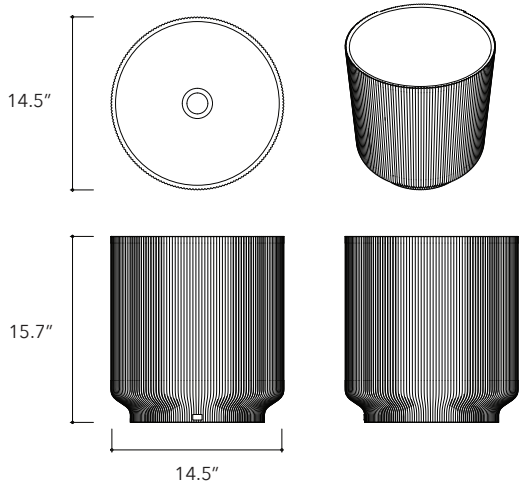

Bahia.02

Mount type

Wall Mount & Vessel

Height

4.3 In / 11 cm

Width

21.6 In / 55 cm

Depth

18.1 In / 46 cm

Weight

48.5 Lb / 22 Kg

Accessories

Optional towel rail

Dimensions may vary due to the nature of our product. Product images are for illustrative purposes only and may differ from the actual product. Due to differences in monitors and printing colors products may appear different to those shown. Faucets & accessories are not included. 14 available colors.

SEMI PÉDESTAL

Lotus.05

Height
15.7 In / 40 cm

Width
14.5 In / 37 cm

Depth
14.5 In / 37 cm

Weight
46.7 Lb / 21.2 Kg

Accessories
None

Dimensions may vary due to the nature of our product. Product images are for illustrative purposes only and may differ from the actual product. Due to differences in monitors and printing colors products may appear different to those shown. Faucets & accessories are not included. 14 available colors.

Papua.05

Height
15.7 In / 40 cm

Width
14.5 In / 37 cm

Depth
14.5 In / 37 cm

Weight
46.7 Lb / 21.2 Kg

Accessories
None

Dimensions may vary due to the nature of our product. Product images are for illustrative purposes only and may differ from the actual product. Due to differences in monitors and printing colors products may appear different to those shown. Faucets & accessories are not included. 14 available colors.