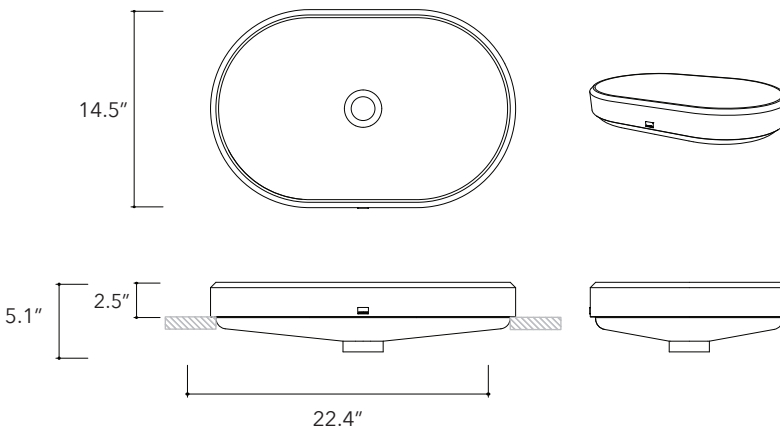

Dal.01

**Height**

4.3 In / 11 cm

Width

14.5 In / 35 cm

Depth

14.5 In / 37 cm

Weight

LEATHER
ARGENTA

Ubud.01SR + tray

**Height**

5.5 In / 14 cm

Width

14.9 In / 38 cm

Depth

15.7 In / 40 cm

Weight

17.6 Lb / 8 Kg

Accessories

Concrete Tray

Dimensions may vary due to the nature of our product. Product images are for illustrative purposes only and may differ from the actual product. Due to differences in monitors and printing colors products may appear different to those shown. Faucets & accessories are not included. 14 available colors.

LEATHER
ESSENCE

Ubud.02SR

Height

5.1 In / 13 cm

Width

22.4 In / 57 cm

Depth

14.5 In / 37 cm