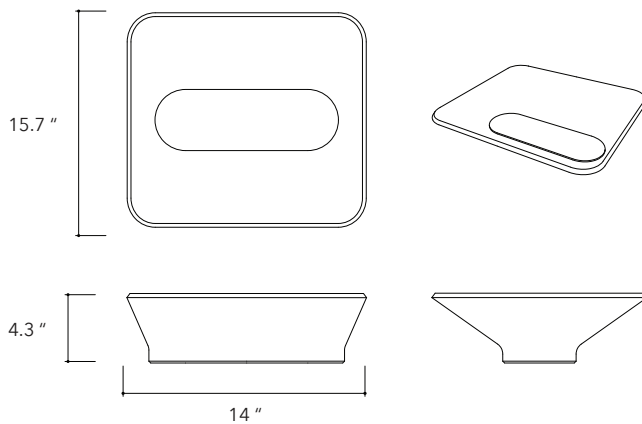

Dal.04

**Height**

4.3 In / 11 cm

Width

15.7 In / 40 cm

Depth

15.7 In / 40 cm

Weight

Selv.01

Height

4.3 In / 11 cm

Width

14.5 In / 37 cm

Depth

14.5 In / 37 cm

Weight

Pondok.01

Height
4.3 In / 11 cm

Width
14 In / 35.5 cm

Depth
15.7 In / 40 cm

Weight
11 Lb / 5 Kg

Accessories
Concrete lid

Dimensions may vary due to the nature of our product. Product images are for illustrative purposes only and may differ from the actual product. Due to differences in monitors and printing colors products may appear different to those shown. Faucets & accessories are not included. 14 available colors.

Ubud.01

Height
4.3 In / 11 cm

Width
14.5 In / 37 cm

Depth
14.5 In / 37 cm

Weight
23.4 Lb / 10.6 Kg

Accessories
Optional concrete tray

Dimensions may vary due to the nature of our product. Product images are for illustrative purposes only and may differ from the actual product. Due to differences in monitors and printing colors products may appear different to those shown. Faucets & accessories are not included. 14 available colors.