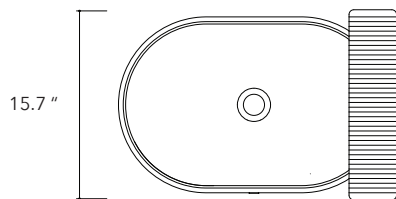

Ubud.02 + tray

Height
4.7 In / 12 cm

Width
23 In / 58.5 cm

Depth
15.7 In / 40 cm

Weight
46.5 Lb / 21.1 Kg

Accessories
Concrete tray

Dimensions may vary due to the nature of our product. Product images are for illustrative purposes only and may differ from the actual product. Due to differences in monitors and printing colors products may appear different to those shown. Faucets & accessories are not included. 14 available colors.