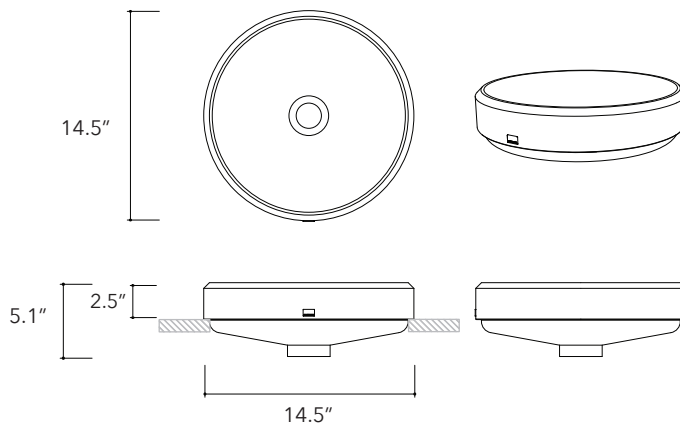

Ubud.01SR

Height

5.1 In / 13 cm

Width

14.5 In / 37 cm

Depth

14.5 In / 37 cm

Weight

13.2 Lb / 6 Kg

Accessories

None

Dimensions may vary due to the nature of our product. Product images are for illustrative purposes only and may differ from the actual product. Due to differences in monitors and printing colors products may appear different to those shown. Faucets & accessories are not included. 14 available colors.