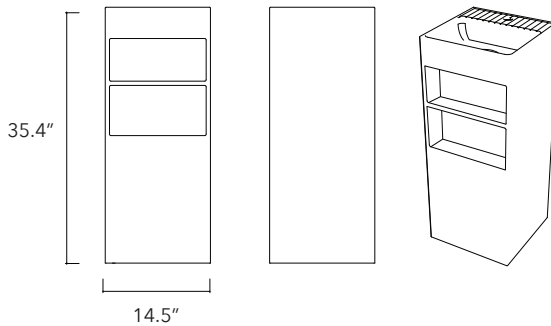

Papua.05

Height
15.7 In / 40 cm

Width
14.5 In / 37 cm

Depth
14.5 In / 37 cm

Weight
46.7 Lb / 21.2 Kg

Accessories
None

Dimensions may vary due to the nature of our product. Product images are for illustrative purposes only and may differ from the actual product. Due to differences in monitors and printing colors products may appear different to those shown. Faucets & accessories are not included. 14 available colors.

Fladd.06

Height
35.4 In / 90 cm

Width
14.5 In / 37 cm

Depth
14.5 In / 37 cm

Weight
243.4 Lb / 110.4 Kg

Accessories
Optional towel rail

Dimensions may vary due to the nature of our product. Product images are for illustrative purposes only and may differ from the actual product. Due to differences in monitors and printing colors products may appear different to those shown. Faucets & accessories are not included. 14 available colors.

Karmen.06

Height
35.4 In / 90 cm

Width
14.5 In / 37 cm

Depth
14.5 In / 37 cm

Weight
187.3 Lb / 85 Kg

Accessories
Optional towel rail

Dimensions may vary due to the nature of our product. Product images are for illustrative purposes only and may differ from the actual product. Due to differences in monitors and printing colors products may appear different to those shown. Faucets & accessories are not included. 14 available colors.