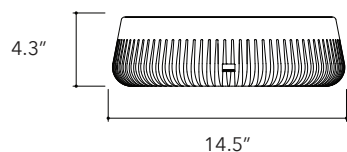

Lotus.02

**Height**

4.3 In / 11 cm

Width

22.4 In / 57 cm

Depth

14.5 In / 37 cm

Weight

26.5 Lb / 12 Kg

Accessories

None

Dimensions may vary due to the nature of our product. Product images are for illustrative purposes only and may differ from the actual product. Due to differences in monitors and printing colors products may appear different to those shown. Faucets & accessories are not included. 14 available colors.

Papua.01

Height
4.3 In / 11 cm

Width
14.5 In / 37 cm

Depth
14.5 In / 37 cm

Weight
26.5 Lb / 12 Kg

Accessories
None

Dimensions may vary due to the nature of our product. Product images are for illustrative purposes only and may differ from the actual product. Due to differences in monitors and printing colors products may appear different to those shown. Faucets & accessories are not included. 14 available colors.

Papua.02

Height
4.3 In / 11 cm

Width
22.4 In / 57 cm

Depth
14.5 In / 37 cm

Weight
46.3 Lb / 21 Kg

Accessories
None

Dimensions may vary due to the nature of our product. Product images are for illustrative purposes only and may differ from the actual product. Due to differences in monitors and printing colors products may appear different to those shown. Faucets & accessories are not included. 14 available colors.