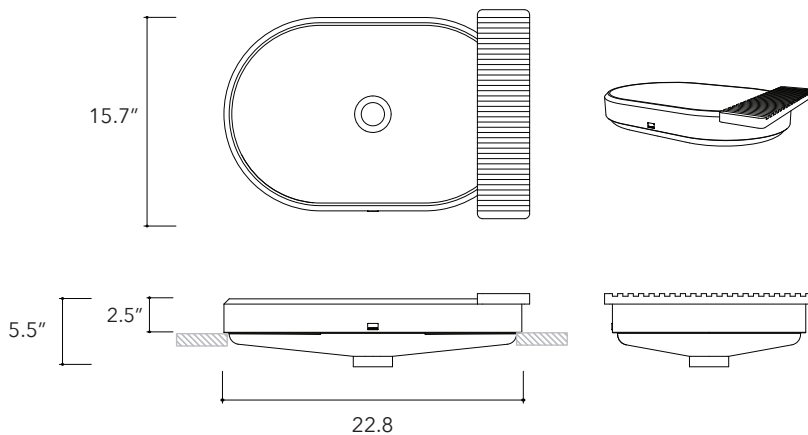

LEATHER
ESSENCE

Ubud.02SR

Height

5.1 In / 13 cm

Width

22.4 In / 57 cm

Depth

14.5 In / 37 cm

Weight

26.4 Lb / 12 Kg

Accessories

None

Dimensions may vary due to the nature of our product. Product images are for illustrative purposes only and may differ from the actual product. Due to differences in monitors and printing colors products may appear different to those shown. Faucets & accessories are not included. 14 available colors.

Ubud.02SR + tray

**Height**

5.5 In / 14 cm

Width

22.8 In / 58 cm

Depth

15.7 In / 40 cm

Weight