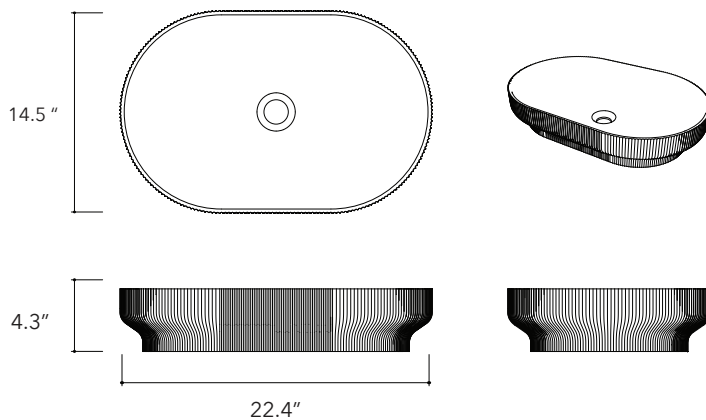

THE
S
S
THE
A

Lotus.01

reddot winner 2022

Height

4.3 In / 11 cm

Width

14.5 In / 37 cm

Depth

14.5 In / 37 cm

Weight

16.7Lb / 7.5 Kg

Accessories

None

Dimensions may vary due to the nature of our product. Product images are for illustrative purposes only and may differ from the actual product. Due to differences in monitors and printing colors products may appear different to those shown. Faucets & accessories are not included. 14 available colors.

Lotus.02

**Height**

4.3 In / 11 cm

Width

22.4 In / 57 cm

Depth

14.5 In / 37 cm

Weight