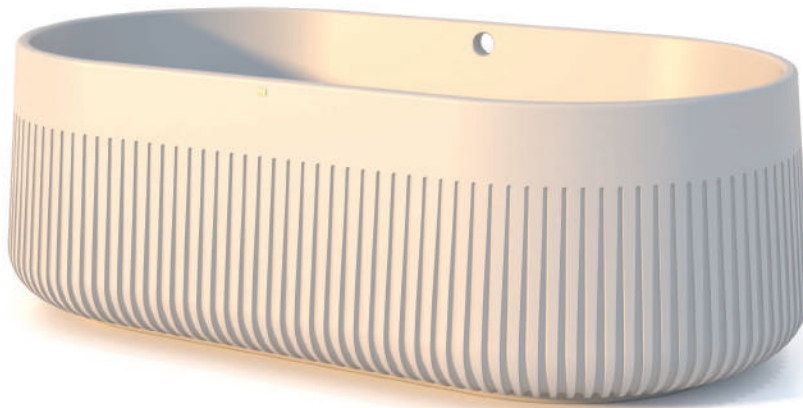

Papua.BT

Height
21.7 In / 55 cm

Width
70 In / 178 cm

Depth
38.5 In / 98 cm

Weight
1750 Lb / 794 Kg

Accessories
None

Dimensions may vary due to the nature of our product. Product images are for illustrative purposes only and may differ from the actual product. Due to differences in monitors and printing colors products may appear different to those shown. Faucets & accessories are not included. 14 available colors.