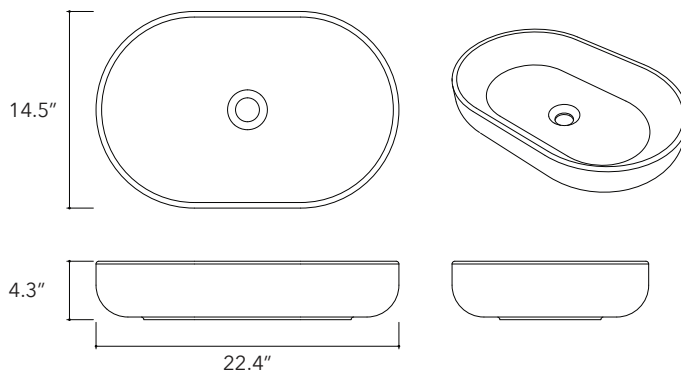

Fladd.03

Height

4.3 In / 11 cm

Width

14.5 In / 37 cm

Depth

14.5 In / 37 cm

Weight

16.7 Lb / 7.6 Kg

Accessories

None

Dimensions may vary due to the nature of our product. Product images are for illustrative purposes only and may differ from the actual product. Due to differences in monitors and printing colors products may appear different to those shown. Faucets & accessories are not included. 14 available colors.

Fladd.04

**Height**

4.3 In / 11 cm

Width

22.4 In / 57 cm

Depth

14.5 In / 37 cm

Weight

Fladd.05

**Height**

4.3 In / 11 cm

Width

22.4 In / 57 cm

Depth

14.5 In / 37 cm

Weight