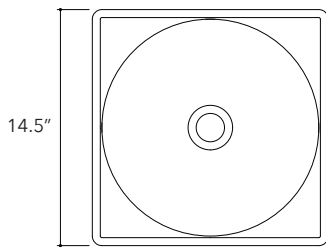

Dal.02

Height
4.3 In / 11 cm

Width
22.4 In / 57 cm

Depth
14.5 In / 37 cm

Weight
36.3 Lb / 16.5 Kg

Accessories
Concrete lid

Dimensions may vary due to the nature of our product. Product images are for illustrative purposes only and may differ from the actual product. Due to differences in monitors and printing colors products may appear different to those shown. Faucets & accessories are not included. 14 available colors.

Dal.04

**Height**

4.3 In / 11 cm

Width

15.7 In / 40 cm

Depth

15.7 In / 40 cm

Weight

24.2 Lb / 11 Kg

Accessories

Concrete lid

Dimensions may vary due to the nature of our product. Product images are for illustrative purposes only and may differ from the actual product. Due to differences in monitors and printing colors products may appear different to those shown. Faucets & accessories are not included. 14 available colors.

Selv.01

Height

4.3 In / 11 cm

Width

14.5 In / 37 cm

Depth

14.5 In / 37 cm

Weight