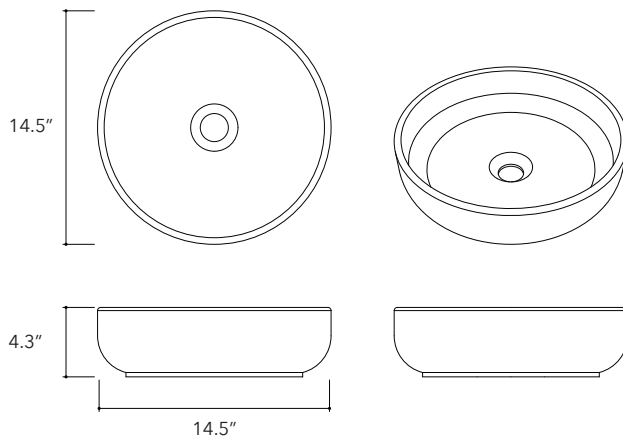

Lotus.02

**Height**

4.3 In / 11 cm

Width

22.4 In / 57 cm

Depth

14.5 In / 37 cm

Weight

Papua.01

Height
4.3 In / 11 cm

Width
14.5 In / 37 cm

Depth
14.5 In / 37 cm

Weight
26.5 Lb / 12 Kg

Accessories
None

Dimensions may vary due to the nature of our product. Product images are for illustrative purposes only and may differ from the actual product. Due to differences in monitors and printing colors products may appear different to those shown. Faucets & accessories are not included. 14 available colors.

Papua.02

Height
4.3 In / 11 cm

Width
22.4 In / 57 cm

Depth
14.5 In / 37 cm

Weight
46.3 Lb / 21 Kg

Accessories
None

Dimensions may vary due to the nature of our product. Product images are for illustrative purposes only and may differ from the actual product. Due to differences in monitors and printing colors products may appear different to those shown. Faucets & accessories are not included. 14 available colors.

Fladd.02

Height

4.3 In / 11 cm

Width

14.5 In / 37 cm

Depth

14.5 In / 37 cm

Weight