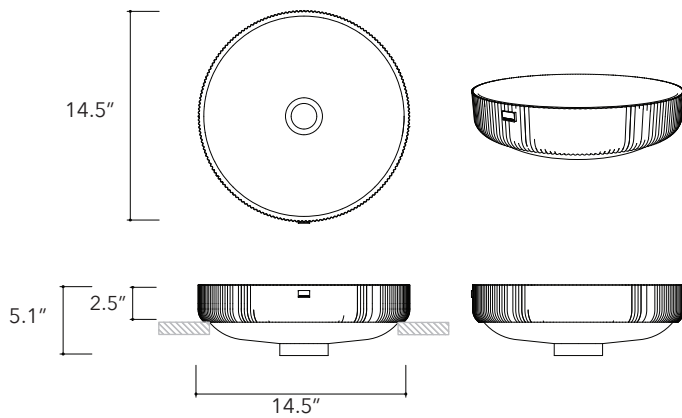

Dal.04

**Height**

4.3 In / 11 cm

Width

15.7 In / 40 cm

Depth

15.7 In / 40 cm

Weight

Ubud.02SR + tray

**Height**

5.5 In / 14 cm

Width

22.8 In / 58 cm

Depth

15.7 In / 40 cm

Weight

30.8 Lb / 14 Kg

Accessories

Concrete Tray

Dimensions may vary due to the nature of our product. Product images are for illustrative purposes only and may differ from the actual product. Due to differences in monitors and printing colors products may appear different to those shown. Faucets & accessories are not included. 14 available colors.

Lotus.01SR

Height

5.1 In / 13 cm

Width

14.5 In / 37 cm

Depth

14.5 In / 37 cm

Weight