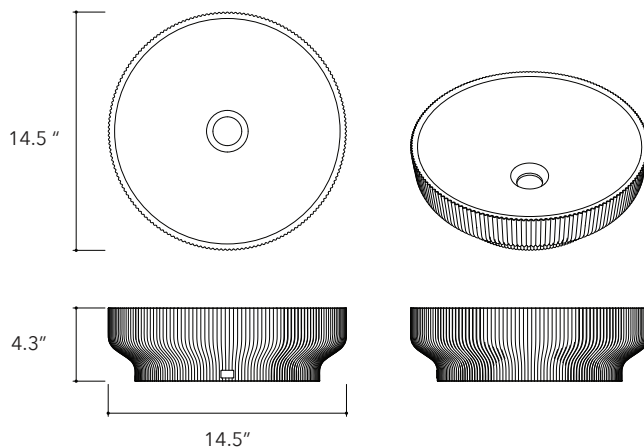

THE
S
S
THE
A

Lotus.01

reddot winner 2022

Height

4.3 In / 11 cm

Width

14.5 In / 37 cm

Depth

Lotus.02

**Height**

4.3 In / 11 cm

Width

22.4 In / 57 cm

Depth

14.5 In / 37 cm

Weight