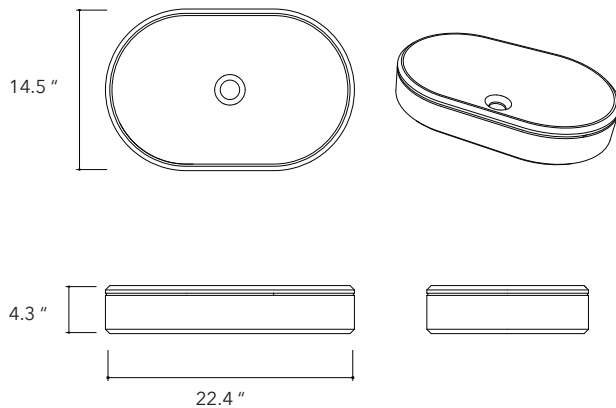

Dal.04

**Height**

4.3 In / 11 cm

Width

15.7 In / 40 cm

Depth

15.7 In / 40 cm

Weight

Ubud.01

Height
4.3 In / 11 cm

Width
14.5 In / 37 cm

Depth
14.5 In / 37 cm

Weight
23.4 Lb / 10.6 Kg

Accessories
Optional concrete tray

Dimensions may vary due to the nature of our product. Product images are for illustrative purposes only and may differ from the actual product. Due to differences in monitors and printing colors products may appear different to those shown. Faucets & accessories are not included. 14 available colors.

Ubud.01 + tray

Height
4.7 In / 12 cm

Width
15.2 In / 38.5 cm

Depth
15.7 In / 40 cm

Weight
26.9 Lb / 12.2 Kg

Accessories
Concrete tray

Dimensions may vary due to the nature of our product. Product images are for illustrative purposes only and may differ from the actual product. Due to differences in monitors and printing colors products may appear different to those shown. Faucets & accessories are not included. 14 available colors.

Ubud.02

**Height**

4.3 In / 11 cm

Width

22.4 In / 57 cm

Depth

14.5 In / 37 cm

Weight