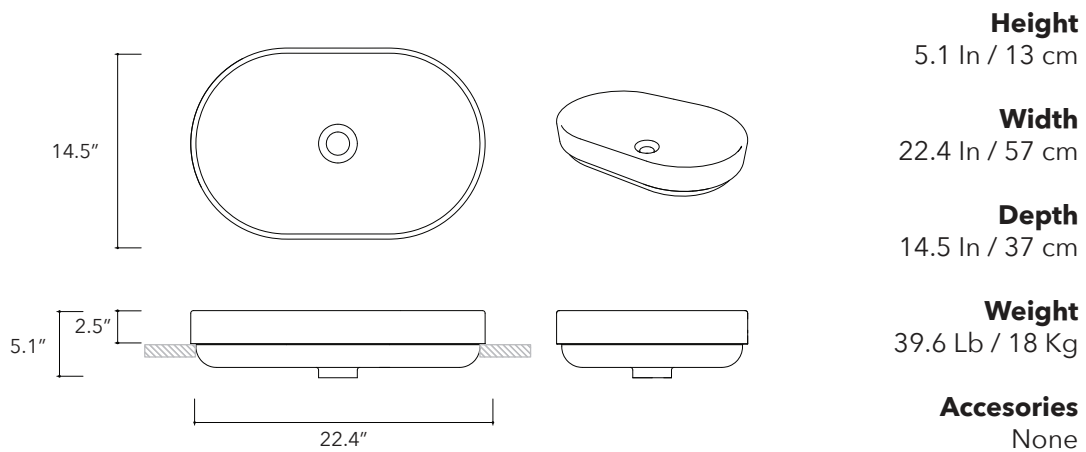

Fladd.04 SR

Dimensions may vary due to the nature of our product. Product images are for illustrative purposes only and may differ from the actual product. Due to differences in monitors and printing colors products may appear different to those shown. Faucets & accessories are not included. 14 available colors.