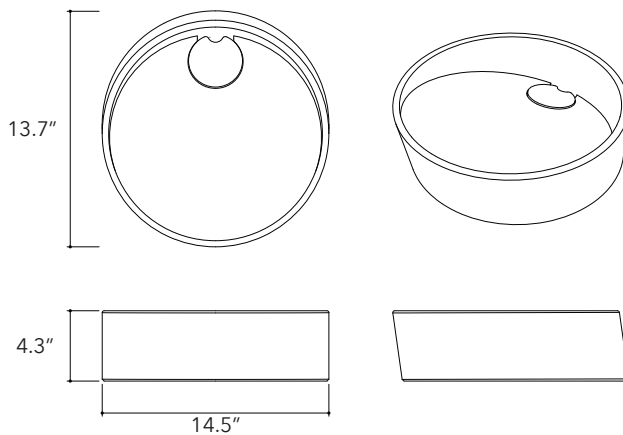

Fladd.04

**Height**

4.3 In / 11 cm

Width

22.4 In / 57 cm

Depth

14.5 In / 37 cm

Weight

Fladd.05

**Height**

4.3 In / 11 cm

Width

22.4 In / 57 cm

Depth

14.5 In / 37 cm

Weight

Dal.01

**Height**

4.3 In / 11 cm

Width

14.5 In / 35 cm

Depth

14.5 In / 37 cm

Weight

Dal.04

**Height**

4.3 In / 11 cm

Width

15.7 In / 40 cm

Depth

15.7 In / 40 cm

Weight