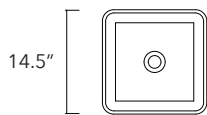

Papua.05

Height
15.7 In / 40 cm

Width
14.5 In / 37 cm

Depth
14.5 In / 37 cm

Weight
46.7 Lb / 21.2 Kg

Accessories
None

Dimensions may vary due to the nature of our product. Product images are for illustrative purposes only and may differ from the actual product. Due to differences in monitors and printing colors products may appear different to those shown. Faucets & accessories are not included. 14 available colors.

PREDETESTAL

Ubud.06

Height
35.4 In / 90 cm

Width
14.6 In / 37 cm

Depth
15.7 In / 40 cm

Weight
207.2 Lb / 94 Kg

Accessories
Concrete tray

Dimensions may vary due to the nature of our product. Product images are for illustrative purposes only and may differ from the actual product. Due to differences in monitors and printing colors products may appear different to those shown. Faucets & accessories are not included. 14 available colors.

Fladd.06

Height
35.4 In / 90 cm

Width
14.5 In / 37 cm

Depth
14.5 In / 37 cm

Weight
243.4 Lb / 110.4 Kg

Accessories
Optional towel rail

Dimensions may vary due to the nature of our product. Product images are for illustrative purposes only and may differ from the actual product. Due to differences in monitors and printing colors products may appear different to those shown. Faucets & accessories are not included. 14 available colors.