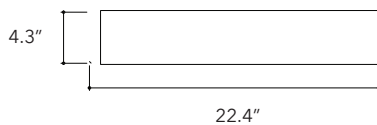

Karmen.01

Height
4.3 In / 11 cm

Width
14.5 In / 37 cm

Depth
14.5 In / 37 cm

Weight
28.6 Lb / 13 Kg

Accessories
Concrete Lid

Dimensions may vary due to the nature of our product. Product images are for illustrative purposes only and may differ from the actual product. Due to differences in monitors and printing colors products may appear different to those shown. Faucets & accessories are not included. 14 available colors.

Karmen.02

Height
4.3 In / 11 cm

Width
22.4 In / 57 cm

Depth
14.5 In / 37 cm

Weight
44.1 Lb / 20 Kg

Accessories
Concrete Lid

Dimensions may vary due to the nature of our product. Product images are for illustrative purposes only and may differ from the actual product. Due to differences in monitors and printing colors products may appear different to those shown. Faucets & accessories are not included. 14 available colors.