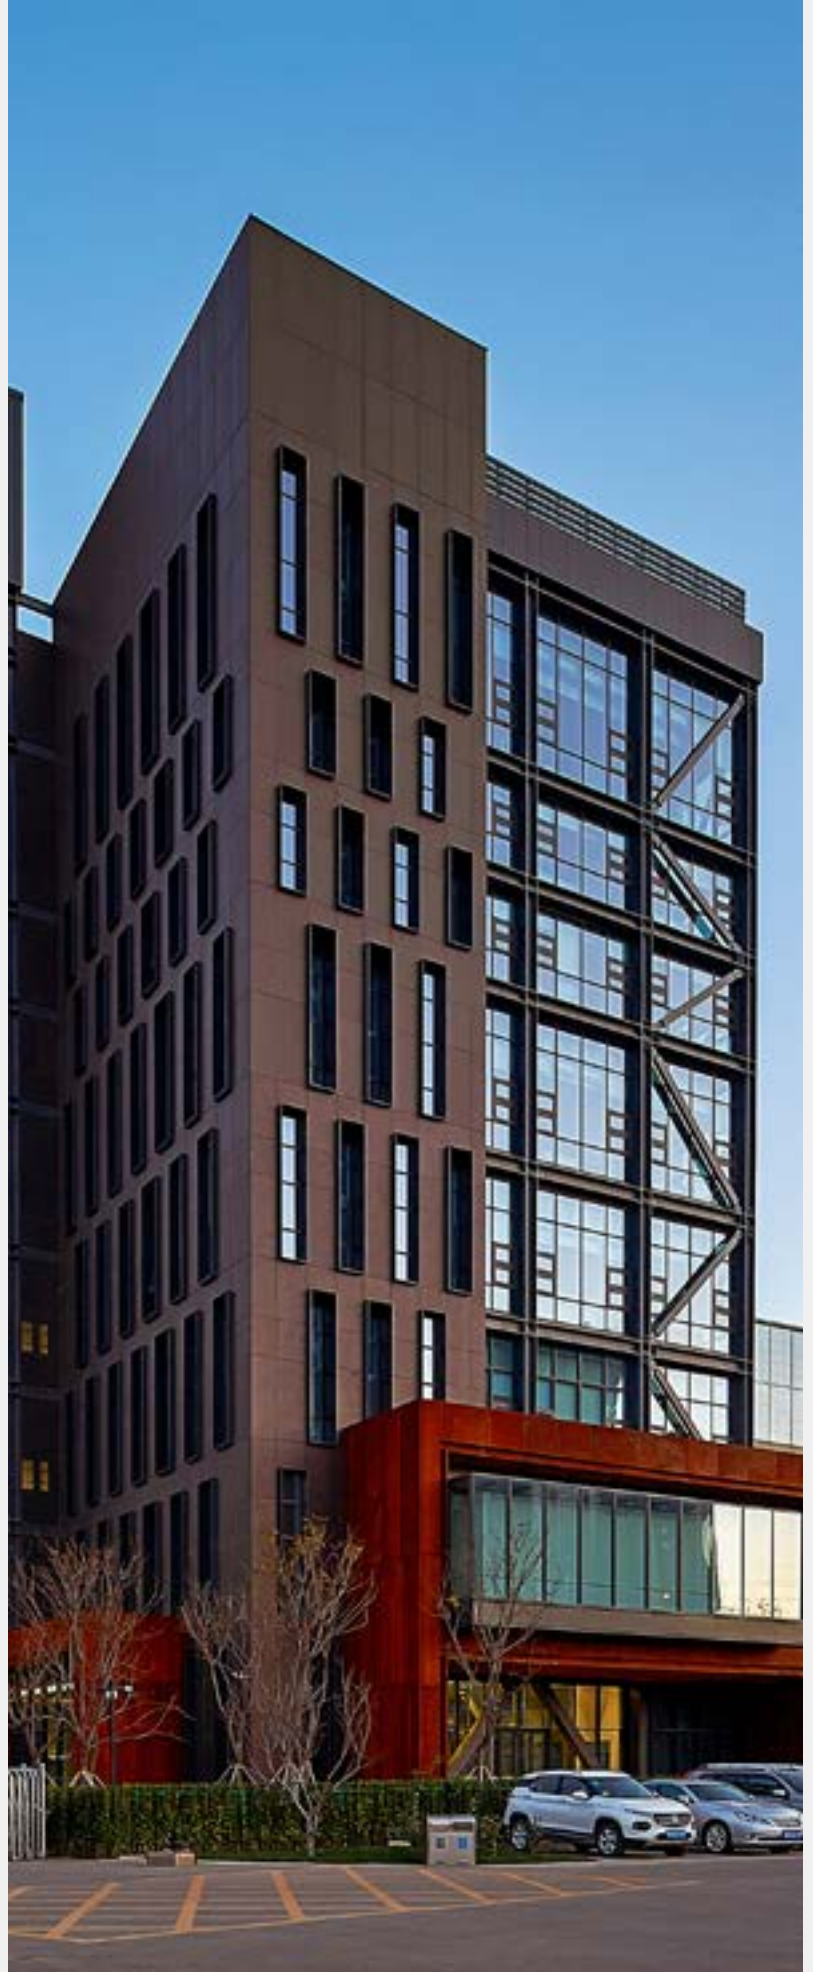

◀ **Beijin**

Year: 2022  
Beijing Winter Olympics Plaza  
Beijin / China  
Design: Bo Hongtao - CCTN Architectural Design  
Laminam 3+  
Oxide, Moro  
1000x3000mm

**Beijin** ▶

Year: 2022  
Beijing Winter Olympics Plaza  
Beijin / China  
Design: Bo Hongtao - CCTN Architectural Design  
Laminam 3+  
Oxide, Moro  
1000x3000mm