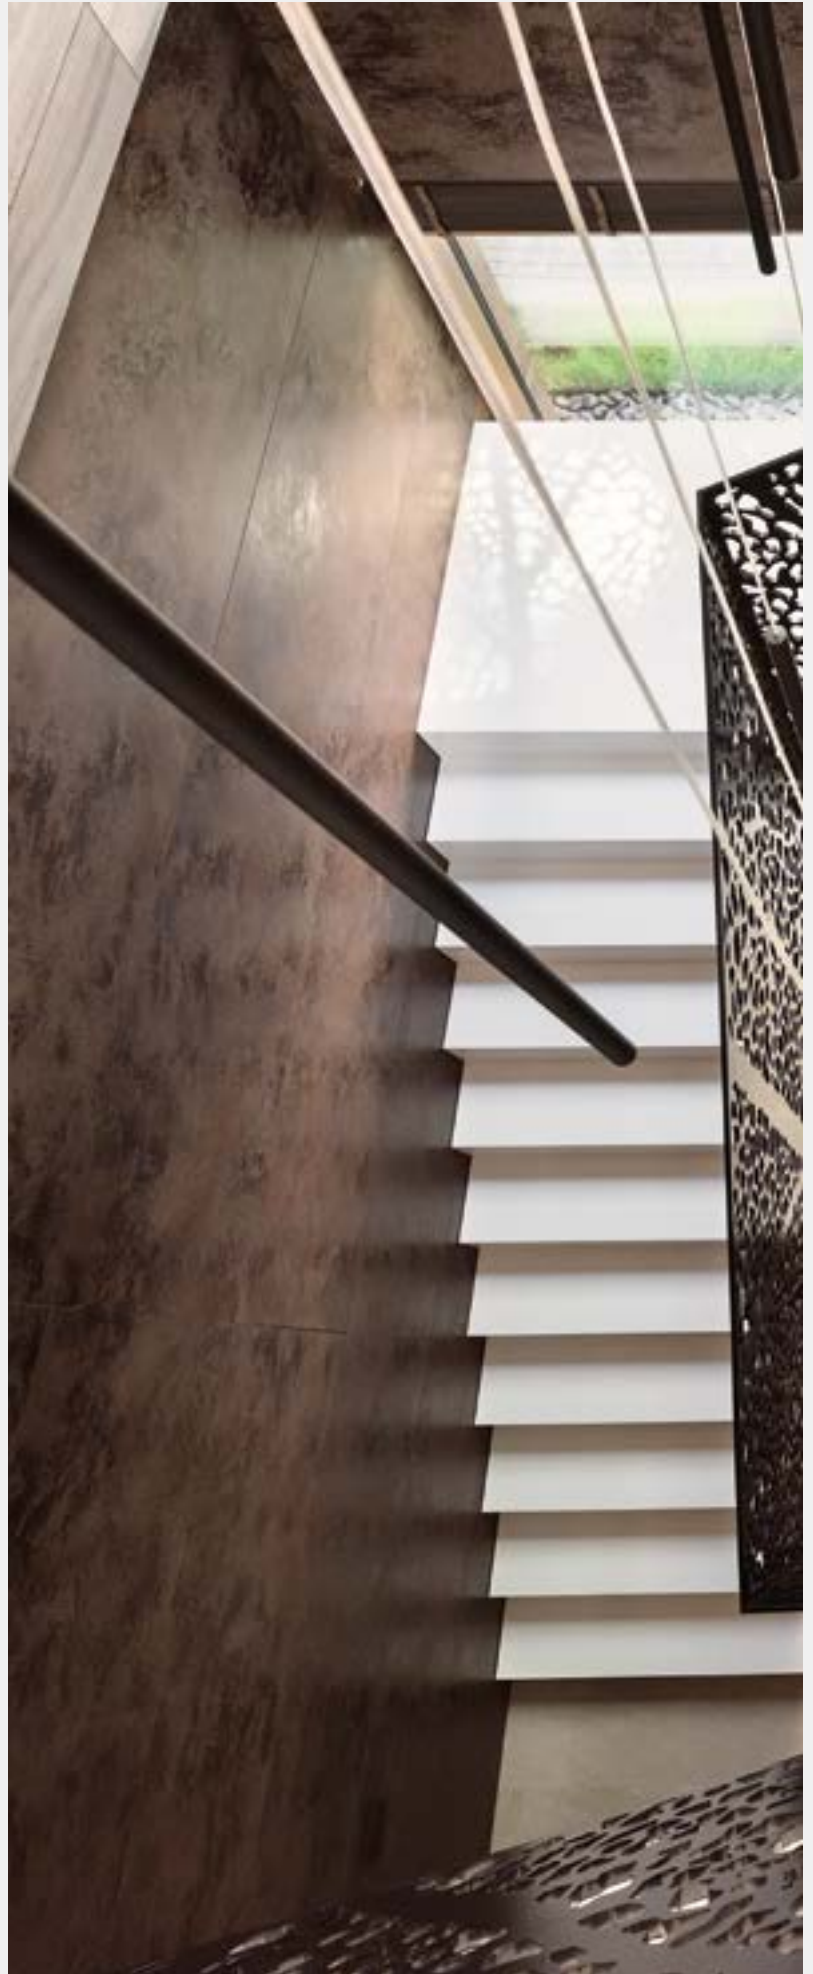

◀ Moscow

Year: 2019
Private House
Copper Shell House
Design: Fedorova Architects
Laminam 3+, Laminam 5
Oxide, Moro
1000x3000mm

LAMINAM
E F F E C T

Moscow ▶

Year: 2019
Private House
Copper Shell House
Design: Fedorova Architects
Laminam 3+, Laminam 5
Oxide, Moro
1000x3000mm

LAMINAM
E F F E C T