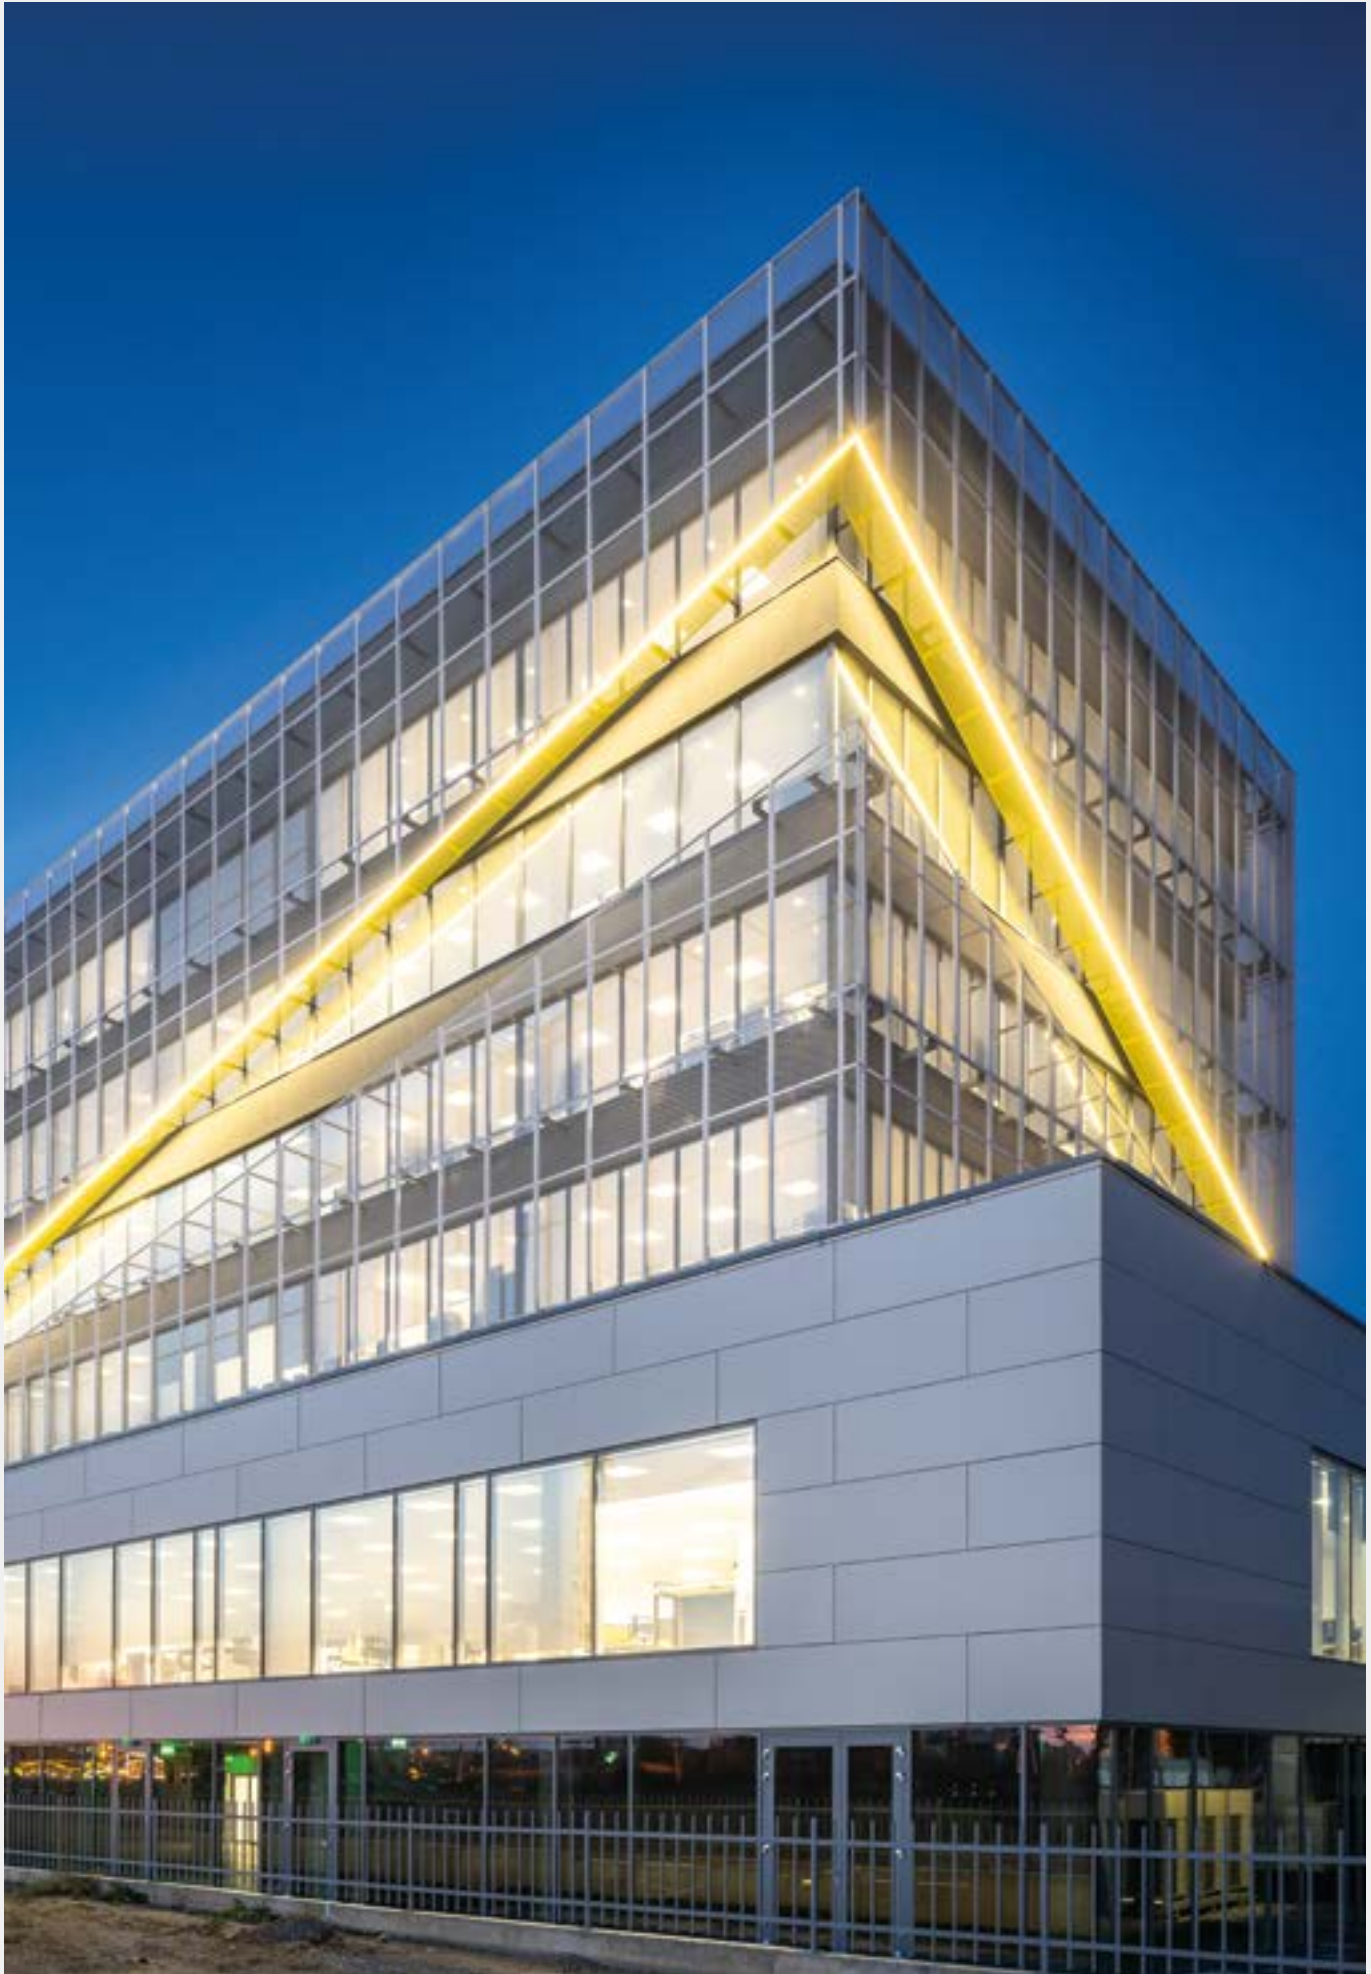

## Sydney

Year: 2018  
Darling Harbour  
Live International  
Convention Centre  
Sydney / Australia  
Design: Hassel+Populous  
Laminam 5  
Ventilated Façades  
Oxide, Bianco  
1000x3000

Bad Füssing

Year: 2018  
Thermalresort Köck  
Bad Füssing / Germany  
Design: arCH-de.GmbH  
Laminam 5  
Fokos, Terra  
I Naturali, Pietra di Savoia  
Avorio Bocciardata  
I Naturali, Pietra di Savoia  
Perla Bocciardata  
Collection, Fumo  
1000x3000mm