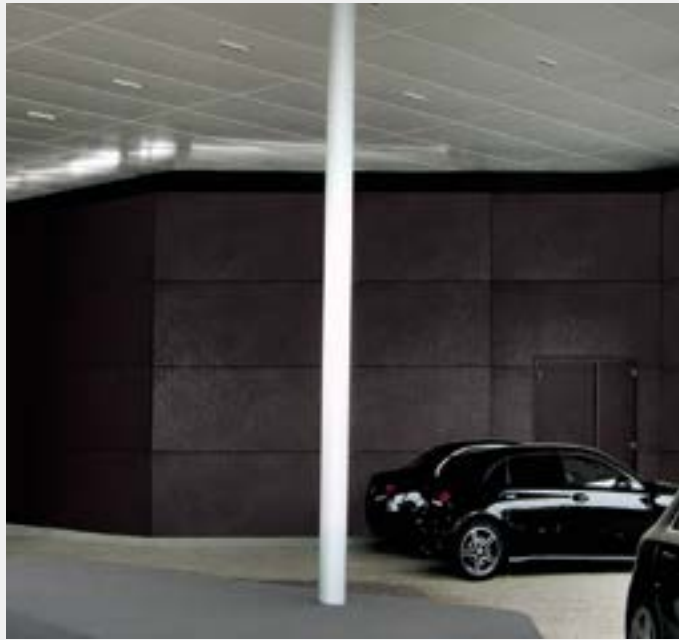

AMBIENCE

Santiago ▶

Year: 2019  
Hotel Nodo  
Santiago / Chile  
Project: Stein-Suazo Architects  
Ventilated Façades  
Laminam 3+  
Various Colors  
Legno Venezia Sabbia  
Various Sizes

AMBIENCE