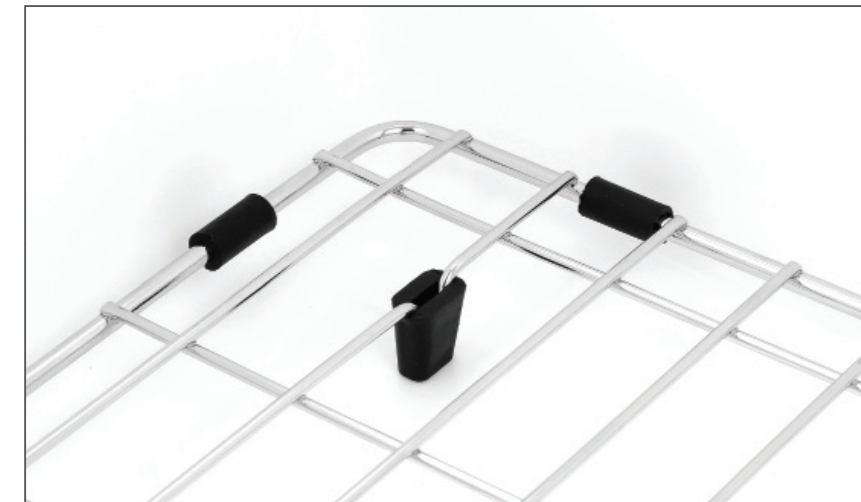

30"-36" Stainless Steel Grid

GKFAWR3018	Brushed	\$79.95
GKFAWR3318	Brushed	\$89.95
GKFAWR3618	Brushed	\$99.95

GOURMETIER™
KINGSTON CREATION

Kitchen Sink

GOURMETIER™
KINGSTON CREATION

Kitchen Sink

- Fabricated From Solid Surface Resin
- Corrosion-Resistant Finish
- Designed For Long-Lasting Durability
- 2-Hole 8 Inch Faucet Spread
- Easy-To-Clean