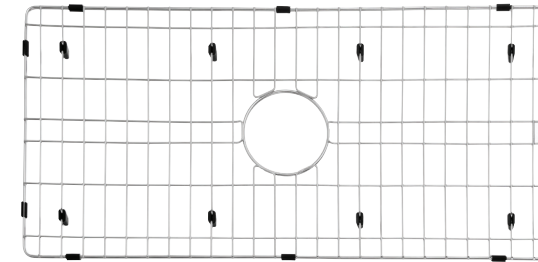

GKFA331810SQD	Matte White	\$1,599.95
GKFA361810SQD	Matte White	\$1,699.95

GOURMETIER™
KINGSTON CREATION

Kitchen Sink

GOURMETIER™
KINGSTON CREATION

Kitchen Sink

Stainless Steel Grid

Overall Dimensions:
30" (L)26-1/4" x (W)14-1/4"
33" (L)29" x (W)14-1/4"
36" (L)32-1/8" x (W)14-1/4"

24"	(L)24" x (W)21" x (H)18-3/4"
30"	(L)30" x (W)21" x (H)18-3/4"
36"	(L)36" x (W)21" x (H)18-3/4"

Bowl Size:

(L)22-9/16" x (W)18-5/8" x (D)6-7/16"
(L)28-9/16" x (W)18-5/8" x (D)6-7/16"
(L)34-1/2" x (W)18-5/8" x (D)6-7/16"