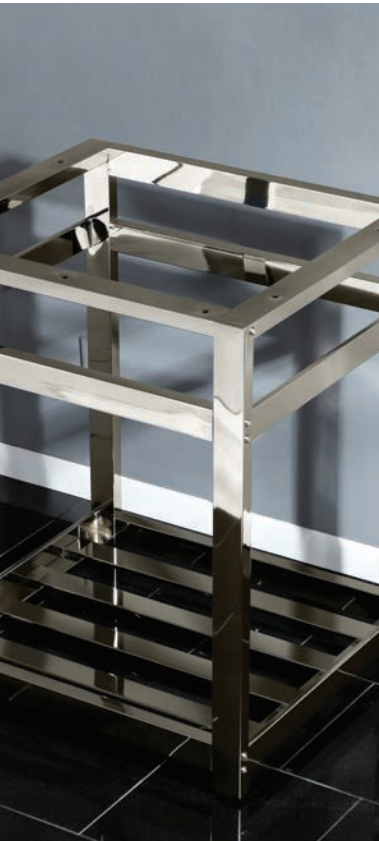

GLTS49225      Brushed      \$899.95

## STEEL CONSOLE SINK BASE

## STEEL CONSOLE SINKS BASE

- Fabricated From High Quality Steel
- Corrosion-Resistant Finish
- Designed for Long-Lasting Durability
- Easy-To-Clean