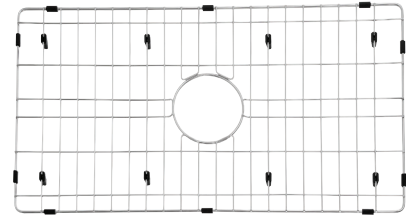

## Sink Grids

- Fabricated from 304 Grade Stainless Steel
- Designed for Long-Lasting Durability
- Easy-to-Clean

Overall Dimension: (L)26-1/4" x (W)14-1/4"

**GKFAWR3018 \$89.95**

Overall Dimension: (L)29" x (W)14-1/4"