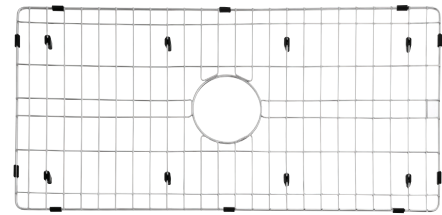

## Sink Grids

- Fabricated from 304 Grade Stainless Steel
- Designed for Long-Lasting Durability
- Easy-to-Clean

Overall Dimension: (L)26-1/4" x (W)14-1/4"

**GKFAWR3018 \$89.95**

Overall Dimension: (L)29" x (W)14-1/4"

**GKFAWR3318 \$99.95**

Overall Dimension: (L)32-1/8" x (W)14-1/4"

**GKFAWR3618 \$109.95**

Overall Dimension: (L)26" x (W)14-3/16"

**GWKUS3018 \$124.95**