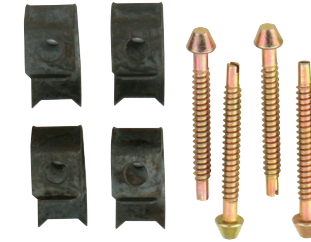

## Sink Grids

- Fabricated from 304 Grade Stainless Steel
- Designed for Long-Lasting Durability
- Easy-to-Clean

Overall Dimension: (L)26-1/4" x (W)14-1/4"

**GKFAWR3018 \$89.95**

Overall Dimension: (L)29" x (W)14-1/4"

**GKFAWR3318 \$99.95**

Overall Dimension: (L)32-1/8" x (W)14-1/4"

**GKFAWR3618 \$109.95**

Overall Dimension: (L)26" x (W)14-3/16"

**GWKUS3018 \$124.95**

## Sink Clips

- Mounting Screw

**KSHDWR4 \$19.95**

**KUHDWR4 \$19.95**

**KDSDWR10 \$19.95**

**KUHDWR6 \$19.95**

**LBHDWR4 \$19.95**

**KUHDWR10 \$19.95**