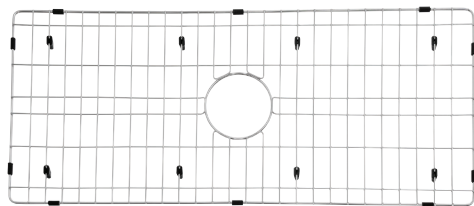

## Sink Grids

- Fabricated from 304 Grade Stainless Steel
- Designed for Long-Lasting Durability
- Easy-to-Clean

Overall Dimension: (L)26-1/4" x (W)14-1/4"

**GKFAWR3018 \$89.95**

Overall Dimension: (L)29" x (W)14-1/4"

**GKFAWR3318 \$99.95**

Overall Dimension: (L)32-1/8" x (W)14-1/4"

**GKFAWR3618 \$109.95**

Overall Dimension: (L)26" x (W)14-3/16"

**GWKUS3018 \$124.95**