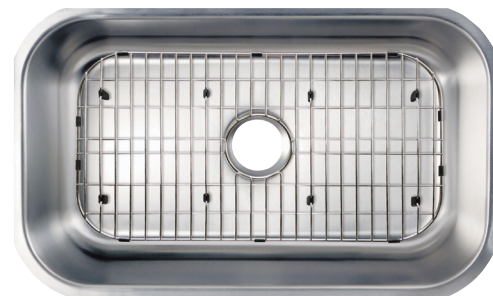

## Sink Grids

- Fabricated from 304 Grade Stainless Steel
- Designed for Long-Lasting Durability
- Easy-to-Clean

Overall Dimension: (L)26-1/4" x (W)14-1/4"

**GKFAWR3018 \$89.95**

Overall Dimension: (L)29" x (W)14-1/4"

**GKFAWR3318 \$99.95**

Overall Dimension: (L)32-1/8" x (W)14-1/4"

**GKFAWR3618 \$109.95**

Overall Dimension: (L)26" x (W)14-3/16"

**GWKUS3018 \$124.95**