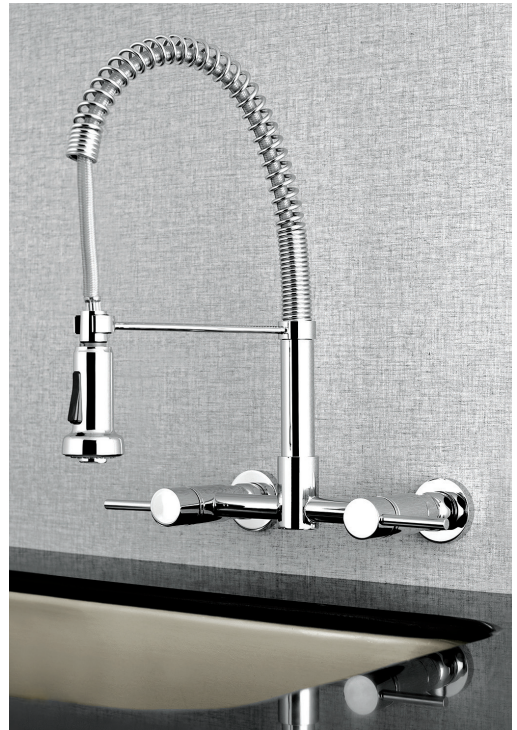

Wall Mount Pre-Rinse Kitchen Faucet

- Fabricated from High Quality Brass and Stainless Steel Material for Durability and Reliability
- Drip-Free Ceramic Disc Cartridge
- Wall Mount 8" Centers 2-Hole Installation
- Two-Function Sprayer Stream and Spray
- Maximum 1.8 GPM/6.8 LPM Flow Rate at 60 PSI